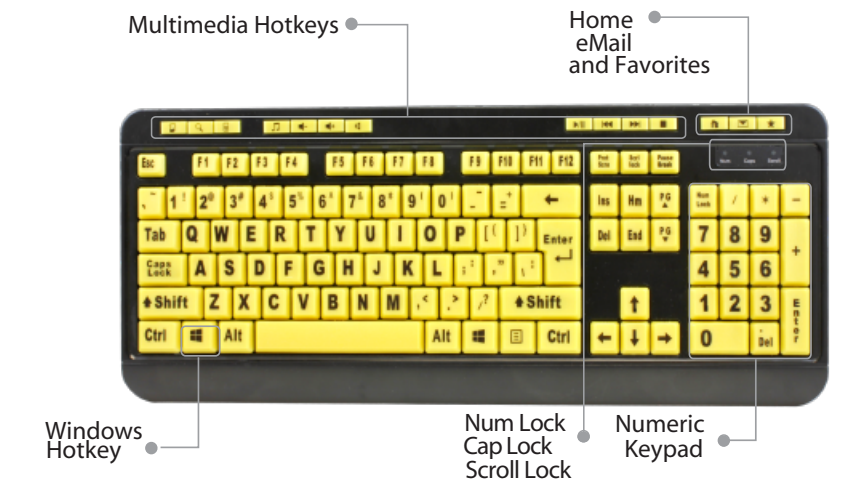

DESCRIPTION