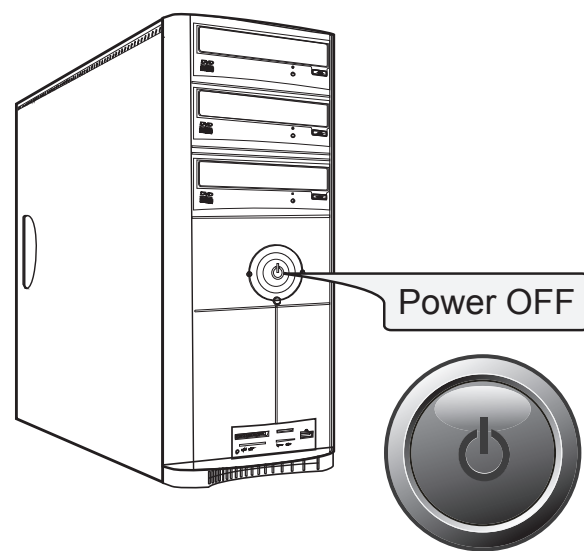

INSTALLATION

1. Make sure that your computer is turned OFF before installing this keyboard.