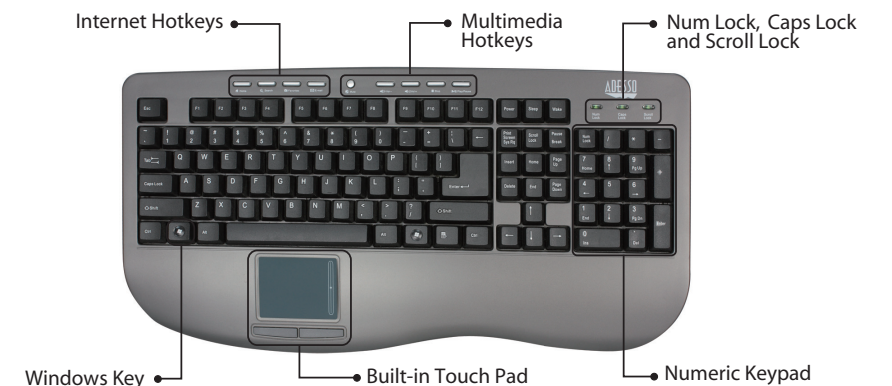

FEATURES

- 107 keys enhanced desktop keyboard
- Actual dimensions: 18" x 9" x 1"
- Touchpad dimensions: 2.25" x 1.75"
- 2 mechanical buttons
- 3 LED lights for Num-Lock, Caps Lock and Scroll Lock
- 4 Internet hotkeys (Home, Search, Favorites and Email)
- 5 Multimedia hotkeys (Mute, Vol -, Vol+, Stop and Play/Pause)
- Glidepoint Driver required for advanced features, such as zoom, back, forward and horizontal scrolling
- Approvals: FCC, CE and ROHS

REQUIREMENTS

- Hardware: IBM, Pentium II class compatible or higher
- Operating system: Windows 7, Vista, XP and below
- Available USB port

③

INSTALLATION

1. Make sure that your computer is turned OFF before installing this keyboard.

④

2. Plug in the USB cable to the USB port.

3. Turn On your computer and your operating system will detect the device automatically. This device is plug and play, no driver required.

⑤

DESCRIPTION

NOTE:

Toucpad driver for Windows 7/Vista/XP/2000 users

- For optional advanced features of your touchpad, such as Horizontal Scrolling, Zoom In/Out, and Back, Forward functions, please download the driver from our drivers section:

<http://www.adesso.com/drivers/GlidePoint.zip>