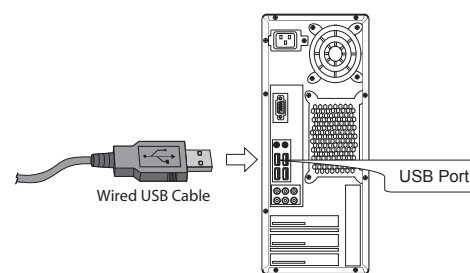

④

2. Plug in the USB cable to the USB port.

3. Turn On your computer and your operating system will detect the device automatically. This device is plug and play, no driver required.