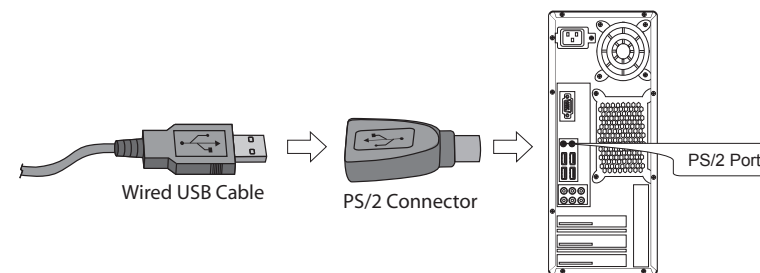

### INSTALLATION

1. Make sure that your computer is turned OFF before installing this keyboard.

④

2. **FOR USB CONNECTION:**  
Plug in the USB cable to the USB port.

- FOR PS/2 CONNECTION:**  
Connect the USB to PS/2 adaptor with the USB cable and plug it into the computer's PS/2 keyboard port.