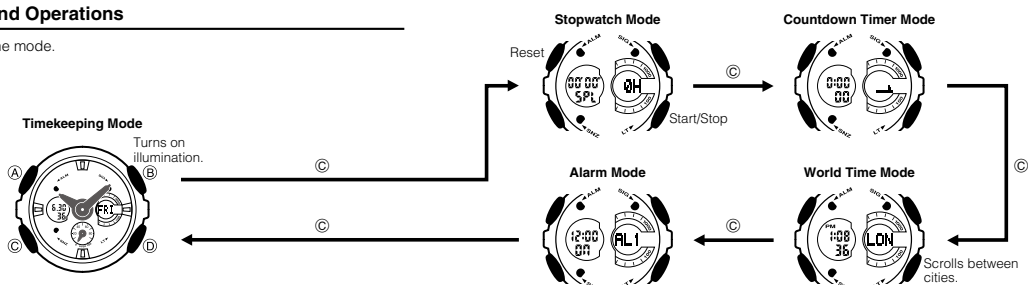

E-2

E-3

3. Use (B) and (D) to change the selected setting.

Screen:	To do this:	Do this:
TYO	Change the city code	Use (D) (east) and (B) (west).
OFF	Toggle the DST setting between Daylight Saving Time (On) and Standard Time (OFF).	Press (D).
12H	Toggle between 12-hour (12H) and 24-hour (24H) timekeeping	Press (D).
50	Reset the seconds to 00	Press (D).
PM 10:00	Change the hour and minutes	Use (D) (+) and (B) (-).
2017 6.30	Change the year, month, or day	

E-4

E-5

4. Press (A) to exit the setting mode.

Mode Selection and Operations

- Press (C) to change the mode.

E-6

E-7

Misaligned Hands