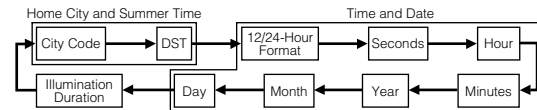

<http://world.casio.com/manual/wat/>

Configuring Home City, Time and Date Settings

- Configure Home City and summer time settings first. After that, configure time and date settings.

1. In the Timekeeping Mode, hold down (A) for about three seconds until the currently selected city code flashes in the right digital dial. This is the setting mode.
2. Press (C) to move the flashing in the sequence shown below to select a setting.

E-2

E-3

3. Use (B) and (D) to change the selected setting.

Screen:	To do this:	Do this:
TYO	Change the city code	Use (D) (east) and (B) (west).
OFF	Toggle the DST setting between Daylight Saving Time (On) and Standard Time (OFF).	Press (D).
12H	Toggle between 12-hour (12H) and 24-hour (24H) timekeeping	Press (D).
50	Reset the seconds to 00	Press (D).
PM 10:00	Change the hour and minutes	Use (D) (+) and (B) (-).
2017 6.30	Change the year, month, or day	