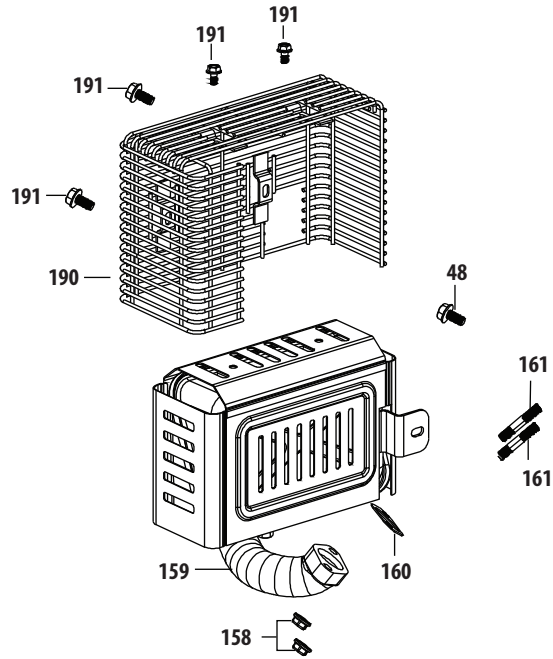

4P90MUB Muffler Assembly

Ref.	Part Number	Description
48	710-04916	Bolt M6×14
158	712-04219	Nut M8
159	951-14468	Muffler Assembly
160	951-12271	Exhaust Pipe Gasket
161	951-12272	Muff Stud M8×47
161	951-12196	Muffler Stud Assembly
190	951-12278	Wire Mesh Shield
191	710-05051	Bolt M6×12