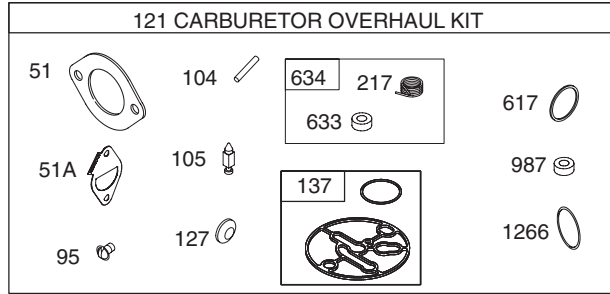

Briggs & Stratton Engine Model 215802

Ref.	Part No.	Description
1	BS-697377	Cylinder Assembly
2	BS-399265	Kit-Bushing/Seal (Magneto Side)
3	BS-797673	Seal-Oil (Magneto Side)
4	BS-697106	Sump-Engine
5	BS-796183	Head-Cylinder
7	BS-273280s	Gasket-Cylinder Head
9	BS-697109	Gasket-Breather
11	BS-794683	Tube-Breather
12	BS-697110	Gasket-Crankcase
13	BS-690360	Screw (Cylinder Head)
15	BS-690946	Plug-Oil Drain
16	BS-796146	Crankshaft
20	BS-795387	Seal-Oil (PTO Side)
22	BS-692125	Screw (Crankcase Cover/Sump)
23	BS-693555	Flywheel
24	BS-796335	Key-Flywheel
25	BS-797009	Piston Assembly (Standard)
—	BS-797010	Piston Assembly (.020" Oversize)
26	BS-797011	Ring Set (Standard)
—	BS-797012	Ring Set (.020" Oversize)
27	BS-698469	Lock-Piston Pin
28	BS-797013	Pin-Piston
29	BS-791633	Rod-Connecting
32	BS-791118	Screw (Connecting Rod)
33	BS-792868	Valve-Exhaust
34	BS-791935	Valve-Intake
35	BS-691279	Spring-Valve (Intake)
36	BS-691279	Spring-Valve (Exhaust)
37	BS-697626	Guard-Flywheel
42	BS-499586	Keeper-Valve
43	BS-691968	Slinger-Governor/Oil
45	BS-690564	Tappet-Valve
46	BS-793880	Camshaft
48	BS-697740	Short Block
50	BS-796188	Manifold-Intake (use before Dec. 2011)
50	BS-591245	Manifold-Intake (use after Dec. 2011)
51	BS-692137	Gasket-Intake
51B	BS-796081	Gasket-Intake
53	BS-690227	Stud (Carburetor) (use before Dec. 2011)
53	BS-591260	Stud (Carburetor) (use after Dec. 2011)
54	BS-691148	Screw (Intake Manifold)
55	BS-695130	Housing-Rewind Starter

Ref.	Part No.	Description
56	BS-695129	Pulley-Starter
57	BS-695131	Spring-Rewind Starter
58	BS-695132	Rope-Starter
60	BS-493926	Grip-Starter Rope
65	N/A	Screw (Rewind Starter)
78	BS-94811	Screw (Flywheel Guard)
81	BS-691178	Lock-Muffler Screw
94	BS-793610	Kit-Idle Mixture
95	BS-690718	Screw (Throttle Valve)
98	BS-695408	Kit-Idle Speed
104	BS-694918	Pin-Float Hinge
105	BS-696136	Valve-Float Needle
108	BS-698773	Valve-Choke
117	BS-796079	Jet-Main (Standard)
118	BS-698788	Jet-Main (High Altitude)
121	BS-796184	Kit-Carburetor Overhaul
125	BS-590399	Carburetor
127	BS-690727	Plug-Welch
130	BS-698774	Valve-Throttle
131	BS-698776	Kit-Throttle Shaft
133	BS-694914	Float-Carburetor
135	BS-698780	Tube-Fuel Transfer
137	BS-698781	Gasket-Float Bowl
141	BS-698778	Kit-Choke Shaft
146	BS-691639	Key-Timing
186	BS-794873	Connector-Hose (Intake Manifold)
187	BS-791805	Line-Fuel (Cut to Required Length)
188	BS-691693	Screw (Control Bracket)
192	BS-691986	Adjuster-Rocker Arm
202	BS-691841	Link-Mechanical Governor
209	BS-792813	Spring-Governor (Brown)
216	BS-691840	Link-Governor
217	BS-695409	Spring-Choke Return
222	BS-694042	Bracket-Control
227	N/A	Lever-Governor Control
232	BS-691842	Spring-Governor Link
238	BS-691843	Cap-Valve
240	BS-394358s	Filter-Fuel
265	BS-691024	Clamp-Casing
267	BS-794904	Screw (Casing Clamp)
300	BS-796000	Muffler
304	BS-799012	Housing-Blower