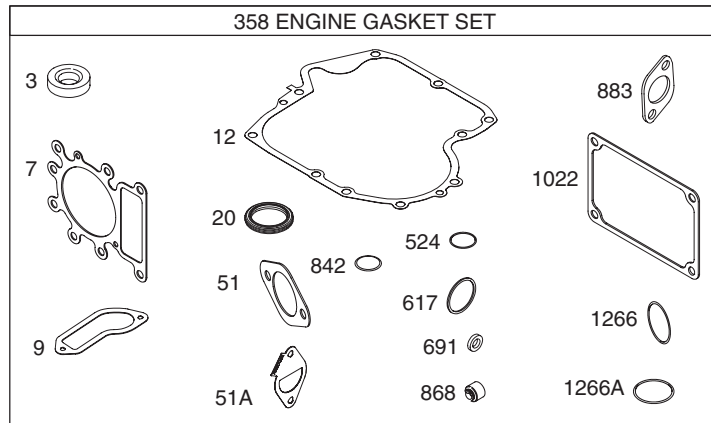

Briggs & Stratton Engine Model 215802

Ref.	Part No.	Description
1	BS-697377	Cylinder Assembly
2	BS-399265	Kit-Bushing/Seal (Magneto Side)
3	BS-797673	Seal-Oil (Magneto Side)
4	BS-697106	Sump-Engine
5	BS-796183	Head-Cylinder
7	BS-273280s	Gasket-Cylinder Head
9	BS-697109	Gasket-Breather
11	BS-794683	Tube-Breather
12	BS-697110	Gasket-Crankcase
13	BS-690360	Screw (Cylinder Head)
15	BS-690946	Plug-Oil Drain
16	BS-796146	Crankshaft
20	BS-795387	Seal-Oil (PTO Side)
22	BS-692125	Screw (Crankcase Cover/Sump)
23	BS-693555	Flywheel
24	BS-796335	Key-Flywheel
25	BS-797009	Piston Assembly (Standard)
—	BS-797010	Piston Assembly (.020" Oversize)
26	BS-797011	Ring Set (Standard)
—	BS-797012	Ring Set (.020" Oversize)
27	BS-698469	Lock-Piston Pin
28	BS-797013	Pin-Piston
29	BS-791633	Rod-Connecting
32	BS-791118	Screw (Connecting Rod)
33	BS-792868	Valve-Exhaust
34	BS-791935	Valve-Intake
35	BS-691279	Spring-Valve (Intake)
36	BS-691279	Spring-Valve (Exhaust)
37	BS-697626	Guard-Flywheel
42	BS-499586	Keeper-Valve
43	BS-691968	Slinger-Governor/Oil
45	BS-690564	Tappet-Valve
46	BS-793880	Camshaft
48	BS-697740	Short Block
50	BS-796188	Manifold-Intake (use before Dec. 2011)
50	BS-591245	Manifold-Intake (use after Dec. 2011)
51	BS-692137	Gasket-Intake
51B	BS-796081	Gasket-Intake
53	BS-690227	Stud (Carburetor) (use before Dec. 2011)
53	BS-591260	Stud (Carburetor) (use after Dec. 2011)
54	BS-691148	Screw (Intake Manifold)
55	BS-695130	Housing-Rewind Starter

Ref.	Part No.	Description
56	BS-695129	Pulley-Starter
57	BS-695131	Spring-Rewind Starter
58	BS-695132	Rope-Starter
60	BS-493926	Grip-Starter Rope
65	N/A	Screw (Rewind Starter)
78	BS-94811	Screw (Flywheel Guard)
81	BS-691178	Lock-Muffler Screw
94	BS-793610	Kit-Idle Mixture
95	BS-690718	Screw (Throttle Valve)
98	BS-695408	Kit-Idle Speed
104	BS-694918	Pin-Float Hinge
105	BS-696136	Valve-Float Needle
108	BS-698773	Valve-Choke
117	BS-796079	Jet-Main (Standard)
118	BS-698788	Jet-Main (High Altitude)
121	BS-796184	Kit-Carburetor Overhaul
125	BS-590399	Carburetor
127	BS-690727	Plug-Welch
130	BS-698774	Valve-Throttle
131	BS-698776	Kit-Throttle Shaft
133	BS-694914	Float-Carburetor
135	BS-698780	Tube-Fuel Transfer
137	BS-698781	Gasket-Float Bowl
141	BS-698778	Kit-Choke Shaft
146	BS-691639	Key-Timing
186	BS-794873	Connector-Hose (Intake Manifold)
187	BS-791805	Line-Fuel (Cut to Required Length)
188	BS-691693	Screw (Control Bracket)
192	BS-691986	Adjuster-Rocker Arm
202	BS-691841	Link-Mechanical Governor
209	BS-792813	Spring-Governor (Brown)
216	BS-691840	Link-Governor
217	BS-695409	Spring-Choke Return
222	BS-694042	Bracket-Control
227	N/A	Lever-Governor Control
232	BS-691842	Spring-Governor Link
238	BS-691843	Cap-Valve
240	BS-394358s	Filter-Fuel
265	BS-691024	Clamp-Casing
267	BS-794904	Screw (Casing Clamp)
300	BS-796000	Muffler
304	BS-799012	Housing-Blower