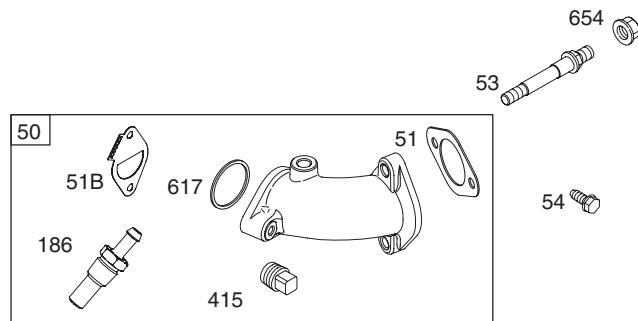

Briggs & Stratton Engine Model 215802