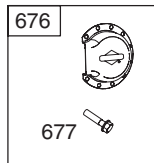

Throughout this manual, all references to *right* (RH) and *left* (LH) are observed from the operating position.

Table of Contents

<i>Drive and Deck</i>	4	<i>CC 760 Label Map</i>	11
<i>CC 760 ES Dash</i>	6	<i>Transmission</i>	12
<i>CC 760 Dash</i>	8	<i>Briggs Model 215802-3578-G6</i>	14
<i>CC 760 ES Label Map</i>	10	<i>Engine Model 4P90MUB</i>	22

Ref. No.	Part No.	Description
36	TC-790075	Brake Disk
37	TC-790007	Brake Pad Plate
38	TC-799021A	Brake Pad (pkg. of 2)
39	TC-786026	Dowel Pin .3125" x .750"
40	736-3078	Washer .312" ID .059"
41	TC-790104	Brake Lever
42	TC-792177	Screw 1/4-20 x 1-3/8"
43	912-0237	Lock Nut 5/16-24
44	TC-790025	Brake Pad Holder
46	TC-786086	Bracket
47	TC-775146	Axle (10.719" long) (Incl. 26)
48	TC-775147	Axle (15.312" long) (Incl. 26)
49	TC-778338	Spur Gear (27T-PM/IC)
50	TC-778342	Spur Gear (22T-PM/IC)
51	TC-778313	Spur Gear (19T-PM/IC)
52	TC-778350	Spur Gear (16T-PM/IC)
56	TC-778337	Spur Gear (13T-PM/SER)
57	TC-778341	Spur Gear (18T-PM/SER)
58	TC-778351	Spur Gear (21T-PM/SER)
59	TC-778349	Spur Gear (24T-PM/SER)
63	TC-786071	Countershaft Spacer 1-1/8" x 3/8"
64	TC-786072	Brake Shaft Spacer 1-3/8" x 3/8"
65	TC-780189	Washer .563" ID .062
66	TC-776472	Input Shaft
67	TC-776396	Brake Shaft
69	TC-792170	Retaining Ring (.75" x .042")
70	TC-786187	Spacer (.890")
71B	TC-788092	O-Ring
76	TC-780090	Flat Washer (1.128" ID x .058")
77	TC-788078A	Retaining Ring (1.125" x .050")
79	TC-792144	Spring
82	TC-778333	Bevel (30T) & Spur Gear
83	TC-778338	Spur Gear (27T-PM/IC)
85	TC-792154	Oil Fill Plug
87	TC-788089A	Oil Seal 9/16" ID
157	TC-788088A	Oil Seal 3/4" ID

Briggs & Stratton Engine Model 215802

48 SHORT BLOCK

1329 REPLACEMENT ENGINE

Briggs & Stratton Engine Model 215802

Briggs & Stratton Engine Model 215802

Briggs & Stratton Engine Model 215802

Briggs & Stratton Engine Model 215802