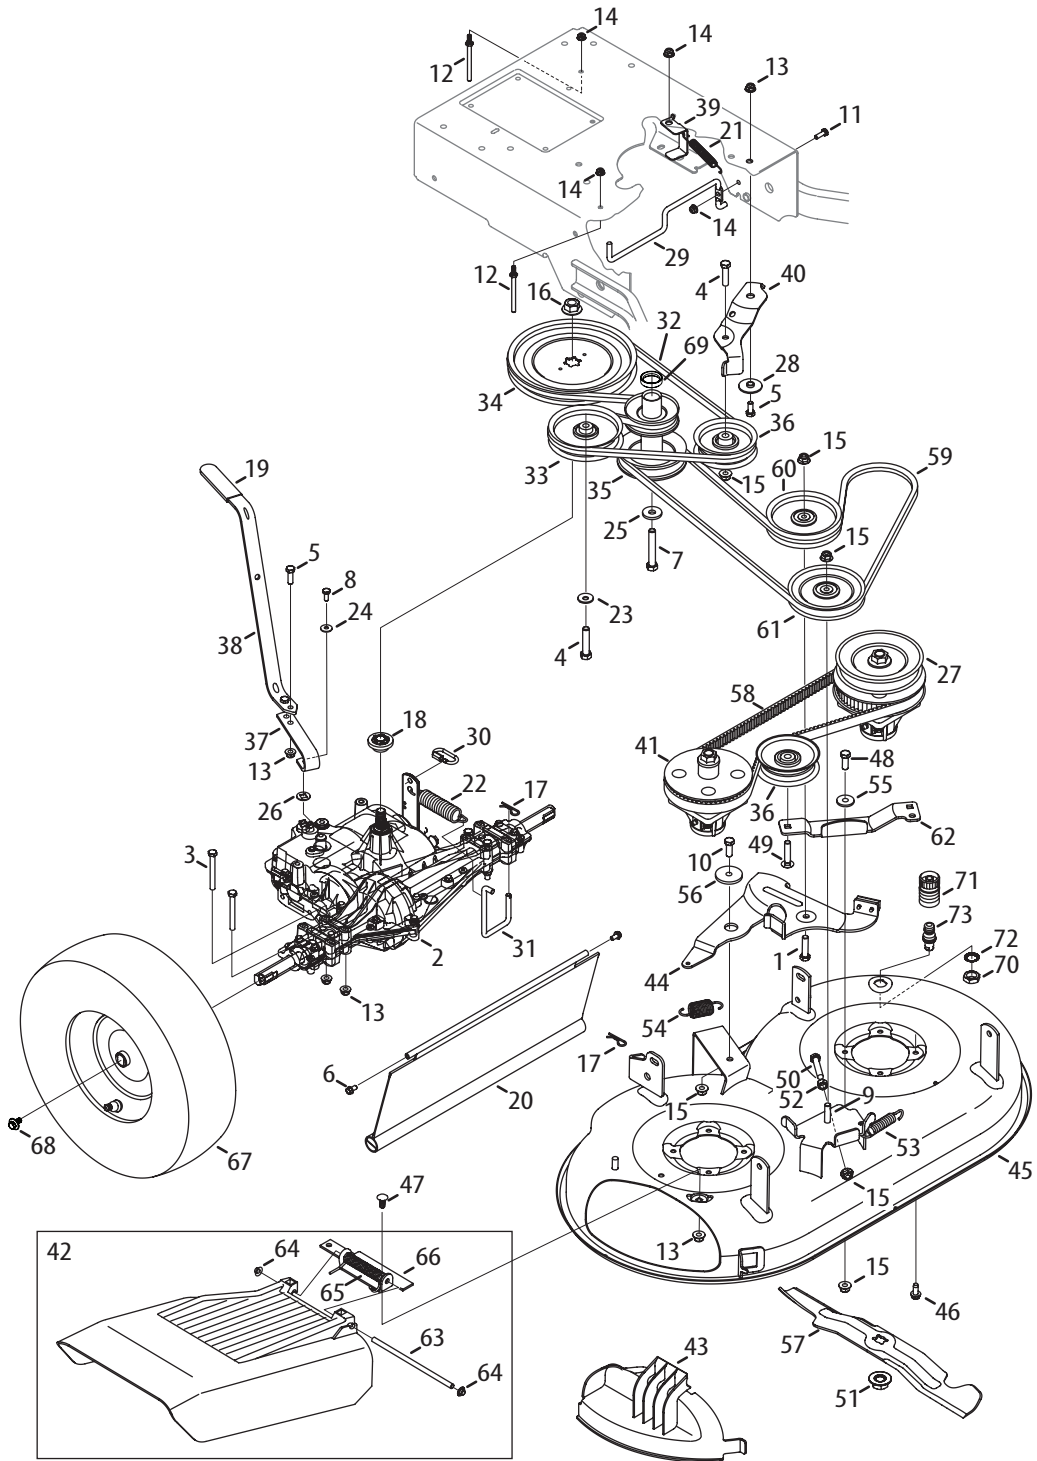

0637	Black	0685	Blue (Cub Cadet)
4021	Yellow (Cub Cadet)	0691	Black Jack (Cub Cadet Commercial)
0499	Beige (Cub Cadet)		

This page intentionally left blank.

Drive and Deck

Drive and Deck

Ref.	Part Number	Description	Ref.	Part Number	Description
1	710-3005	Hex Head Cap Screw, 3/8-16 x 1.75	38	787-01470A	Upper Shaft Lever
2	918-04639	4 Speed Drive Assembly, Tecumseh	39	787-01473A	Belt Keeper, .375 x 2.00
3	710-0176	Hex Head Cap Screw, 5/16-18 x 2.75	40	787-01523A	Wheel Drive Idler Bracket
4	710-0347	Hex Head Cap Screw, 3/8-16 x 1.75	41	918-04439C	Spacer Spindle Assembly
5	710-0376	Hex Head Cap Screw, 5/16-18 x 1.00	42	931-04244	Chute Deflector Assembly
6	710-04669	Screw, 10-16 x 0.625	43	631-04252	Mulch Cover
7	710-04377	HHCS, 7/16-20 x 2.75 (Briggs)	44	987-02420	Idler Arm Assembly
—	710-04877	HHCS, 7/16-20 x 3.00 (420CC)	45	687-02476	Deck Assembly
8	710-0513	Hex Head Cap Screw, 1/4-28 x .625	46	710-1260A	Screw, 5/16-18 x .750
9	710-0520	Hex Head Cap Screw, 3/8-16 x 1.50	47	710-0451	Bolt, Carriage, 5/16-18 x .750
10	710-3005	Hex Head Cap Screw, 3/8-16 x 1.25	48	710-0514	Hex Head Cap Screw, 3/8-16 x 1.00
11	710-3015	Hex Head Cap Screw, 1/4-20 x .75	49	710-0560	Screw, Carriage, 3/8-16 x 1.75
12	911-1000	Belt Keeper, .25 DIA X 3.0	50	710-3184A	Hex Head Cap Screw, 3/8-16 x 2.00
13	712-04063	Flangelock Nut, 5/16-18	51	712-0417A	Flange Nut, 5/8-18
14	712-04064	Flangelock Nut, 1/4-20	52	912-3017	Hex Nut, 3/8-16
15	712-04065	Flangelock Nut, 3/8-16	53	732-04406	Extension Spring, Timing Belt
16	712-0700	Flange Nut, 9/16-18	54	732-04452	Extension Spring, Deck Brake
17	914-0145	Click Pin, .092 x 1.64 LG	55	938-0347	Shoulder Spacer, .625 ID x .169
18	718-04407	Spline Pulley Hub, 5/8	56	738-04162C	Shoulder Spacer, .8840 x .190
19	720-0142	Grip, Black	57	942-04154A	2 in 1 Blade
20	731-05766	Trailshield, 8.35 x 19.17	58	754-04136	Timing Belt, .315 x .787
21	732-04409	Extension Spring, Wheel Drive	59	954-04139	Aramid V Belt, 72.2
22	732-04443A	Extension Spring, Brake	60	756-04129B	Idler Pulley, 4.25" DIA
23	736-0105	Washer, Spring, .401 x .870 x .063	61	756-0616	Idler Pulley, V-Type, 5.0 DIA
24	736-0270	Washer, Bell, .265 x .75 x .062	62	787-01440	Timing Idler Bracket
25	736-0322	Washer, Flat, .450 x 1.250 x .164	63	711-04027	Deflector Pin
26	736-04256	Washer, Flat, .39 x .87 x .06	64	726-04009	Push Cap
27	918-04438C	Drive Spindle Assembly	65	732-04012	Deflector Torsion Spring
28	738-04166	Spacer, Shoulder, .5000 x .1475	66	787-01017A	Deflector Hinge Bracket
29	747-04635A	Belt Keeper Rod	67	634-04349-0931	Wheel, 16 x 4 x 8
30	747-05571	Coupling Link, 3/16	68	710-05339	Screw, 5/16-24 x .750
31	747-04678A	Brake Spring Mounting Rod	69	750-05516	Spacer, 1.0 x 1.28 x .31 (420CC)
32	954-04145A	V Belt. 4L 64.2	70	912-0641	Nut, Hex, M16-1.5
33	756-04129B	Idler Pulley, 4.25 DIA	71	921-04041	Water Nozzle Adaptor
34	756-04258	Flat Sheave, DIA 7.75	72	736-0225	Washer, Lock, 5/8
35	756-04260	Engine Pulley, 3.20 x 4.35 DIA	73	737-04003D	Deck Water Nozzle
36	756-04280A	Idler Pulley, 3.50 DIA	—	977S30145	Danger Label (Not Shown)
37	787-01469B	Lower Shaft Lever			