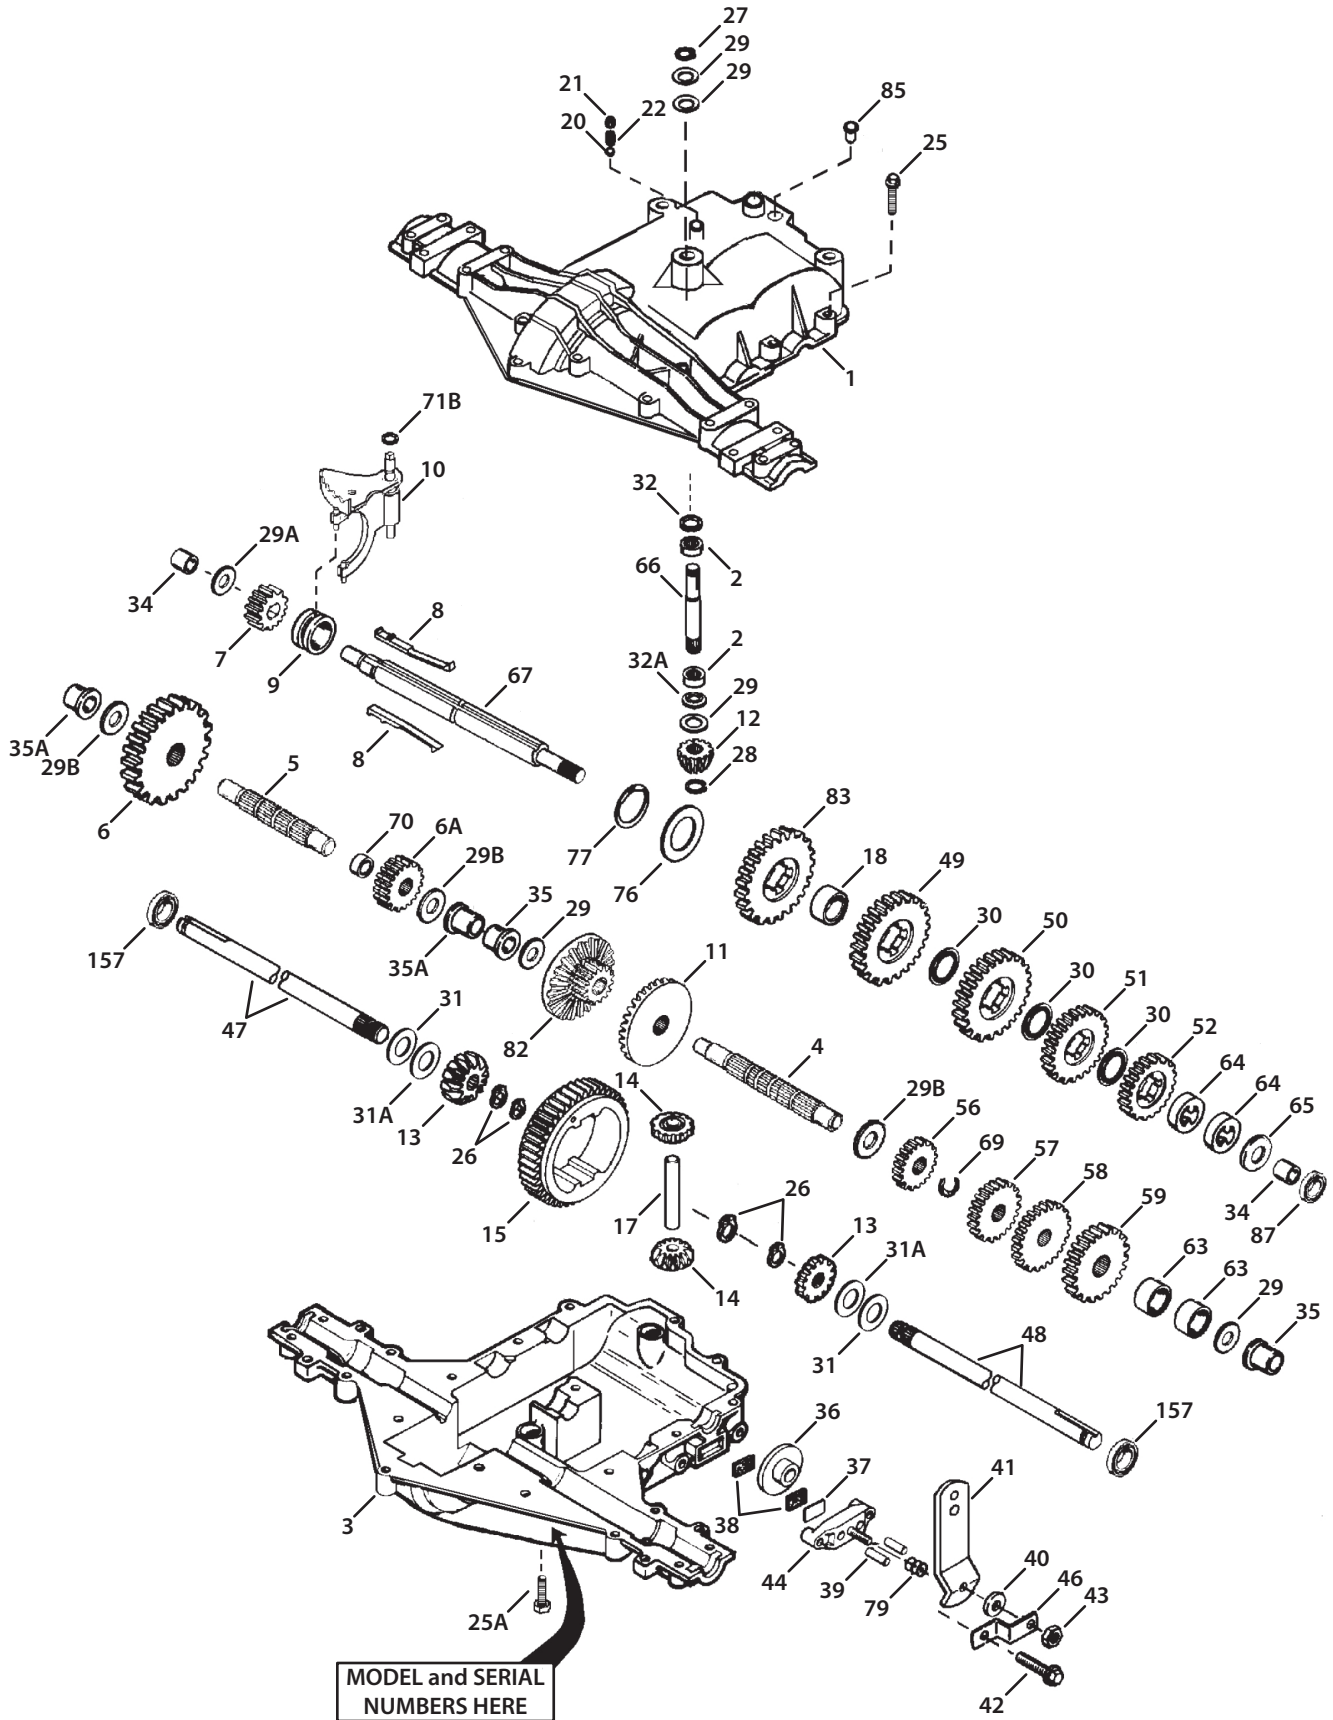

Tecumseh Transmission

Tecumseh Transmission

Ref. No.	Part No.	Description
1	TC-772147	Transaxle Cover
2	TC-780086A	Needle Bearing (1/2" long)
3	TC-770128A	Transaxle Case
4	TC-776395	Countershaft
5	TC-776409	Output Shaft
6	TC-778364	Spur Gear (38T-PM/SER)
6A	TC-778369	Spur Gear (15T-PM/SER)
7	TC-778330	Spur Gear (11T-PM/SER)
8	TC-792180A	Shift Key Set (Qty. 2)
9	TC-784352	Shift Collar
10	TC-784378	Shift Rod & Fork Assembly
11	TC-778334	Bevel Gear (30T-PM)
12	TC-778309	Input Bevel Pinion (13T-PM)
13	TC-778368	Bevel Gear 13T (Incl. ref. 13 & 14)
14	TC-778368	Bevel Gear 13T (Incl. ref. 13 & 14)
15	TC-778370	Ring Gear (43T)
17	TC-786188	Drive Pin
18	TC-786102	Spacer (1.130" x .695")
20	TC-792077A	Ball (Stainless Steel 5/16" dia.)
21	TC-792211	Screw, 3/8-16 x 3/8"
22	TC-792079	Spring
25	TC-792073A	Screw, 1/4-20 x 1-1/4"
25A	TC-792177	Screw, 1/4-20 x 1-3/8"
26	TC-792125	Retaining Ring-package of 2
27	TC-792035	Retaining Ring
28	TC-788040	Retaining Ring
29	TC-780072	Washer .627" ID .031"
29A	TC-780160	Thrust Washer (.563" ID x .031")
29B	TC-780051	Thrust Washer (.762" ID X .031")
30	TC-780108	Shift Washer (Cupped)
31	TC-780001	Washer .750" ID .56"
31A	TC-780195	Washer .750" ID .062
32	TC-788083	Oil Seal 5/8"
32A	TC-792001	O Ring (.823" OD)
34	TC-780194	Bushing (.563")
35	TC-780193	Flanged Bushing (.625" ID)
35A	TC-780197	Flanged Bushing (.751" ID)

Ref. No.	Part No.	Description
36	TC-790075	Brake Disk
37	TC-790007	Brake Pad Plate
38	TC-799021A	Brake Pad (pkg. of 2)
39	TC-786026	Dowel Pin .3125" x .750"
40	736-3078	Washer .312" ID .059"
41	TC-790104	Brake Lever
42	TC-792177	Screw 1/4-20 x 1-3/8"
43	912-0237	Lock Nut 5/16-24
44	TC-790025	Brake Pad Holder
46	TC-786086	Bracket
47	TC-775146	Axle (10.719" long) (Incl. 26)
48	TC-775147	Axle (15.312" long) (Incl. 26)
49	TC-778338	Spur Gear (27T-PM/IC)
50	TC-778342	Spur Gear (22T-PM/IC)
51	TC-778313	Spur Gear (19T-PM/IC)
52	TC-778350	Spur Gear (16T-PM/IC)
56	TC-778337	Spur Gear (13T-PM/SER)
57	TC-778341	Spur Gear (18T-PM/SER)
58	TC-778351	Spur Gear (21T-PM/SER)
59	TC-778349	Spur Gear (24T-PM/SER)
63	TC-786071	Countershaft Spacer 1-1/8" x 3/8"
64	TC-786072	Brake Shaft Spacer 1-3/8" x 3/8"
65	TC-780189	Washer .563" ID .062
66	TC-776472	Input Shaft
67	TC-776396	Brake Shaft
69	TC-792170	Retaining Ring (.75" x .042")
70	TC-786187	Spacer (.890")
71B	TC-788092	O-Ring
76	TC-780090	Flat Washer (1.128" ID x .058")
77	TC-788078A	Retaining Ring (1.125" x .050")
79	TC-792144	Spring
82	TC-778333	Bevel (30T) & Spur Gear
83	TC-778338	Spur Gear (27T-PM/IC)
85	TC-792154	Oil Fill Plug
87	TC-788089A	Oil Seal 9/16" ID
157	TC-788088A	Oil Seal 3/4" ID