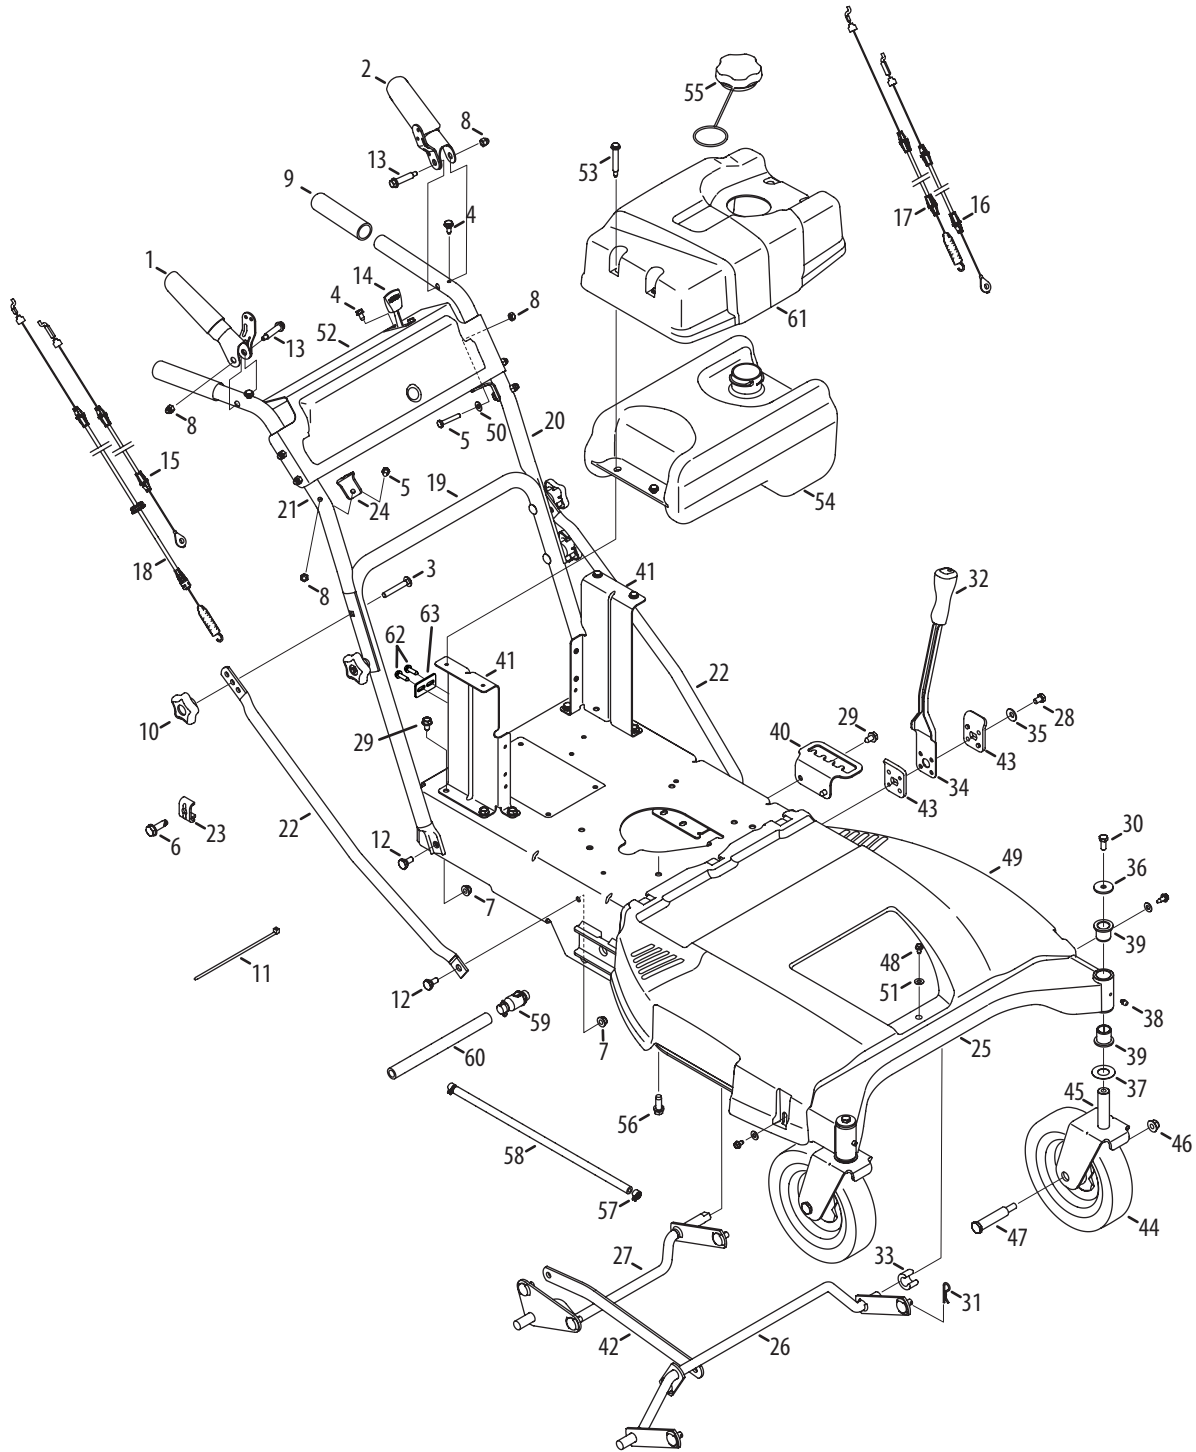

CC 760 Dash

Ref.	Part Number	Description
1	687-02426	RH Lever Assembly Bracket
2	687-02427	LH Lever Assembly Bracket
3	710-0572	Screw, Carriage, 5/16-18 x 2.25
4	710-0599	Screw, 1/4-20 x 0.500
5	710-0606	Hex Screw, 1/4-20 x 1.50
6	710-1237	Screw, #10-32 x 0.625
7	712-04063	Nut, Flangelock, 5/16-18
8	912-0442	Lock Nut Cap, 1/4-20
9	720-0274	Grip, 1.0 ID x 5.0 LG
10	720-04072A	Star Knob, 5/16-18
11	725-0157	Cable Tie, 3/16 x .05 x 7.4
12	938-0140	Screw, Shoulder, .435 x .178-5/16 x .56
13	938-1226	Screw, Shoulder, .375 x 1.355 x 1/4-20
14	946-04604	Throttle/Choke Cable, 38.0 x 1.1 EXT
15	946-04606	RH Brake Cable, Tecumseh Trans.
16	946-04608	LH Brake Cable, Tecumseh Trans.
17	946-04609	Wheel Clutch Cable
18	946-04610	Deck Clutch Cable
19	749-04330	Lower Handle
20	749-04331	Upper LH Handle
21	749-04332	Upper RH Handle
22	749-04333	Adjustable Handle Brace
23	751B221535	Casing Clamp
24	787-01490A	RH Cable Mount Bracket
—	787-01491A	LH Cable Mount Bracket
25	687-02591	Frame Assembly
26	687-02265	Front Deck Lift Assembly
27	687-02419	Rear Deck Lift Assembly
28	710-04312	Hex Screw, 5/16-18 x .50
29	710-0604A	Screw, 5/16-18 x 0.625
30	710-0627	Hex Screw, 5/16-24 x .750
31	914-0145	Click Pin, .092 x 1.64 LG
32	720-0311	Grip Handle, 1/2

Ref.	Part Number	Description
33	731-05791	Plastic Spacer, .63 ID x .75 LG
34	732-04418A	Deck Height Lever
35	736-0242	Washer, Bell, .340 x .872 x .060
36	736-0343	Washer, Flat, .330 x 1.25 x .120
37	936-0351	Washer, Flat, .760 ID x 1.50 OD
38	937-3000	Drive Lube Fitting, 3/16
39	741-0660A	Flange Bearing, .760 x .941 x 1.0
40	787-01496	Height Adjustment Bracket
41	787-01507	Fuel Tank Mount Bracket
42	787-01510	Link Pivot Bracket
43	787-01521	Lever Pivot Bracket
44	734-04263	Caster, Wheel, 8 x 1.75
—	941-0706	Bearing, Flange w/ftg
45	687-02263	Wheel Caster Bracket
46	712-04065	Nut, Flangelock, 3/8-16
47	738-04216A	Bolt, Shoulder, .625 x 2.515 x 3/8-16
48	710-0896	Screw, 1/4-14 x 0.625
49	931-05684	Belt Cover
50	736-0270	Washer, Bell, .265 x .75 x .062
51	936-0463	Washer, Flat, .25 x .630 x .0515
52	787-01540	Handle Panel
53	738-04282	Screw, Shoulder, .3175 x .188, 1/4-20
54	951-04322	Fuel Tank
55	951-12182	Fuel Cap
56	710-1315	Screw, 3/8-16 x 1.250
57	726-0205	Hose Clamp, .490 DIA.
58	751-10349	Fuel Hose, Low Permeation, 1/4
59	951-10517A	Oil Drain
60	751-3141-14	Extension Hose
61	731-05927A	Fuel Tank Cover
62	710-0642	Screw, 1/4-20 x 0.750
63	787-02009	PLate, Shift
—	751-12089-28	Vent Hose, 3/16 (not shown)