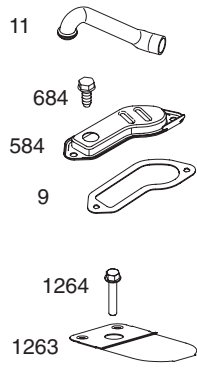

Tecumseh Transmission

Ref. No.	Part No.	Description
1	TC-772147	Transaxle Cover
2	TC-780086A	Needle Bearing (1/2" long)
3	TC-770128A	Transaxle Case
4	TC-776395	Countershaft
5	TC-776409	Output Shaft
6	TC-778364	Spur Gear (38T-PM/SER)
6A	TC-778369	Spur Gear (15T-PM/SER)
7	TC-778330	Spur Gear (11T-PM/SER)
8	TC-792180A	Shift Key Set (Qty. 2)
9	TC-784352	Shift Collar
10	TC-784378	Shift Rod & Fork Assembly
11	TC-778334	Bevel Gear (30T-PM)
12	TC-778309	Input Bevel Pinion (13T-PM)
13	TC-778368	Bevel Gear 13T (Incl. ref. 13 & 14)
14	TC-778368	Bevel Gear 13T (Incl. ref. 13 & 14)
15	TC-778370	Ring Gear (43T)
17	TC-786188	Drive Pin
18	TC-786102	Spacer (1.130" x .695")
20	TC-792077A	Ball (Stainless Steel 5/16" dia.)
21	TC-792211	Screw, 3/8-16 x 3/8"
22	TC-792079	Spring
25	TC-792073A	Screw, 1/4-20 x 1-1/4"
25A	TC-792177	Screw, 1/4-20 x 1-3/8"
26	TC-792125	Retaining Ring-package of 2
27	TC-792035	Retaining Ring
28	TC-788040	Retaining Ring
29	TC-780072	Washer .627" ID .031"
29A	TC-780160	Thrust Washer (.563" ID x .031")
29B	TC-780051	Thrust Washer (.762" ID X .031")
30	TC-780108	Shift Washer (Cupped)
31	TC-780001	Washer .750" ID .56"
31A	TC-780195	Washer .750" ID .062
32	TC-788083	Oil Seal 5/8"
32A	TC-792001	O Ring (.823" OD)
34	TC-780194	Bushing (.563")
35	TC-780193	Flanged Bushing (.625" ID)
35A	TC-780197	Flanged Bushing (.751" ID)

Ref. No.	Part No.	Description
36	TC-790075	Brake Disk
37	TC-790007	Brake Pad Plate
38	TC-799021A	Brake Pad (pkg. of 2)
39	TC-786026	Dowel Pin .3125" x .750"
40	736-3078	Washer .312" ID .059"
41	TC-790104	Brake Lever
42	TC-792177	Screw 1/4-20 x 1-3/8"
43	912-0237	Lock Nut 5/16-24
44	TC-790025	Brake Pad Holder
46	TC-786086	Bracket
47	TC-775146	Axle (10.719" long) (Incl. 26)
48	TC-775147	Axle (15.312" long) (Incl. 26)
49	TC-778338	Spur Gear (27T-PM/IC)
50	TC-778342	Spur Gear (22T-PM/IC)
51	TC-778313	Spur Gear (19T-PM/IC)
52	TC-778350	Spur Gear (16T-PM/IC)
56	TC-778337	Spur Gear (13T-PM/SER)
57	TC-778341	Spur Gear (18T-PM/SER)
58	TC-778351	Spur Gear (21T-PM/SER)
59	TC-778349	Spur Gear (24T-PM/SER)
63	TC-786071	Countershaft Spacer 1-1/8" x 3/8"
64	TC-786072	Brake Shaft Spacer 1-3/8" x 3/8"
65	TC-780189	Washer .563" ID .062
66	TC-776472	Input Shaft
67	TC-776396	Brake Shaft
69	TC-792170	Retaining Ring (.75" x .042")
70	TC-786187	Spacer (.890")
71B	TC-788092	O-Ring
76	TC-780090	Flat Washer (1.128" ID x .058")
77	TC-788078A	Retaining Ring (1.125" x .050")
79	TC-792144	Spring
82	TC-778333	Bevel (30T) & Spur Gear
83	TC-778338	Spur Gear (27T-PM/IC)
85	TC-792154	Oil Fill Plug
87	TC-788089A	Oil Seal 9/16" ID
157	TC-788088A	Oil Seal 3/4" ID

Briggs & Stratton Engine Model 215802

48 SHORT BLOCK

1329 REPLACEMENT ENGINE