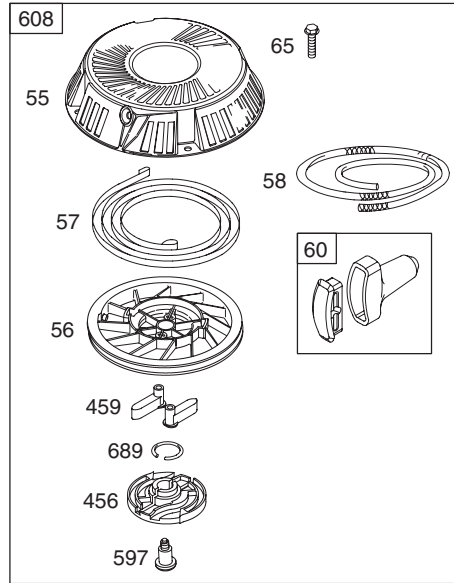

Briggs & Stratton Engine Model 215802