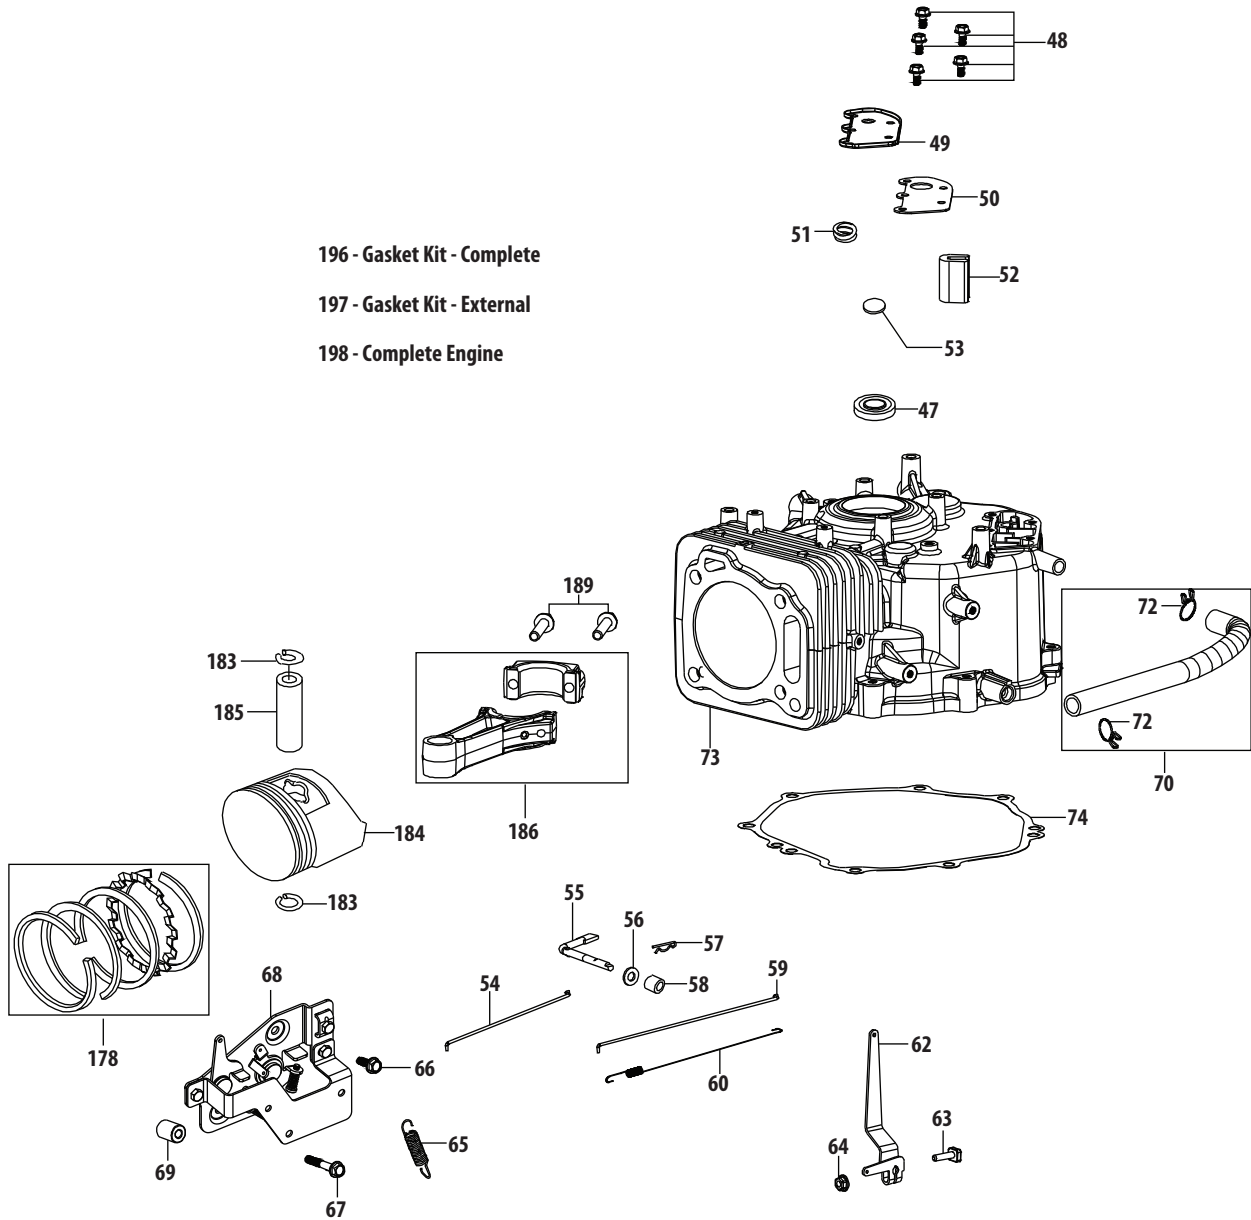

4P90MUB Crankcase

196 - Gasket Kit - Complete

197 - Gasket Kit - External

198 - Complete Engine

Ref.	Part Number	Description
47	951-11499	Upper Crankshaft Seal
48	710-04916	Bolt M6×14
49	951-14456	Breather Cover Plate
50	951-12226	Breather Gasket
51	951-12685	Umbrella Valve
52	951-12227	Mesh Screen
53	951-12686	Umbrella Valve Seat
54	951-12228	Choke Linkage
55	951-12229	Governor Arm Shaft
56	736-04558	Governor Washer
57	714-04074	Governor Cotter Pin
58	951-11574	Governor Seal
59	951-12230	Throttle Linkage
60	951-12231	Throttle Linkage Spring
62	951-12232	Governor Arm
63	710-04908	Governor Arm Bolt
64	712-04212	Governor Arm Nut M6
65	951-12233	Governor Spring
66	710-04979	Bolt M6×18
67	710-05310	Bolt M6×38
68	951-14457	Component Bracket/Separate
69	750-05530	Component Bracket Spacer
70	951-12235	Breather Hose Assembly
72	951-12236	Breather Hose Clamp
73	951-14462	Short Block Assembly (Incl.37,47-53,55-58,73-77,84,86-89, 91-93,98-104,112,113,115-119,137,138, 144,160,172,176,175-178,183-186)
74	951-12237	Crankcase Cover Gasket
178	951-12275	Piston Ring Set
183	951-11953	Piston Pin Snap Ring
184	951-12276	Piston
185	951-11954	Piston Pin
186	951-12277	Connecting Rod Assembly
189	710-05319	Connecting Rod Bolt
196	951-12204	Gasket Kit - Complete (Incl.47,50,58,74,113,118,130, 136-138,144,160,166)
197	951-12201	Gasket Kit - External (Incl.113,130,136-138,144,160)
198	952Z4P90MUB	Complete Engine