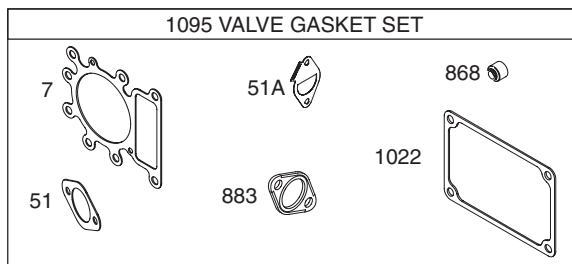

Briggs & Stratton Engine Model 215802

Ref.	Part No.	Description
1	BS-697377	Cylinder Assembly
2	BS-399265	Kit-Bushing/Seal (Magneto Side)
3	BS-797673	Seal-Oil (Magneto Side)
4	BS-697106	Sump-Engine
5	BS-796183	Head-Cylinder
7	BS-273280s	Gasket-Cylinder Head
9	BS-697109	Gasket-Breather
11	BS-794683	Tube-Breather
12	BS-697110	Gasket-Crankcase
13	BS-690360	Screw (Cylinder Head)
15	BS-690946	Plug-Oil Drain
16	BS-796146	Crankshaft
20	BS-795387	Seal-Oil (PTO Side)
22	BS-692125	Screw (Crankcase Cover/Sump)
23	BS-693555	Flywheel
24	BS-796335	Key-Flywheel
25	BS-797009	Piston Assembly (Standard)
—	BS-797010	Piston Assembly (.020" Oversize)
26	BS-797011	Ring Set (Standard)
—	BS-797012	Ring Set (.020" Oversize)
27	BS-698469	Lock-Piston Pin
28	BS-797013	Pin-Piston
29	BS-791633	Rod-Connecting
32	BS-791118	Screw (Connecting Rod)
33	BS-792868	Valve-Exhaust
34	BS-791935	Valve-Intake
35	BS-691279	Spring-Valve (Intake)
36	BS-691279	Spring-Valve (Exhaust)
37	BS-697626	Guard-Flywheel
42	BS-499586	Keeper-Valve
43	BS-691968	Slinger-Governor/Oil
45	BS-690564	Tappet-Valve
46	BS-793880	Camshaft
48	BS-697740	Short Block
50	BS-796188	Manifold-Intake (use before Dec. 2011)
50	BS-591245	Manifold-Intake (use after Dec. 2011)
51	BS-692137	Gasket-Intake
51B	BS-796081	Gasket-Intake
53	BS-690227	Stud (Carburetor) (use before Dec. 2011)
53	BS-591260	Stud (Carburetor) (use after Dec. 2011)
54	BS-691148	Screw (Intake Manifold)
55	BS-695130	Housing-Rewind Starter

Ref.	Part No.	Description
56	BS-695129	Pulley-Starter
57	BS-695131	Spring-Rewind Starter
58	BS-695132	Rope-Starter
60	BS-493926	Grip-Starter Rope
65	N/A	Screw (Rewind Starter)
78	BS-94811	Screw (Flywheel Guard)
81	BS-691178	Lock-Muffler Screw
94	BS-793610	Kit-Idle Mixture
95	BS-690718	Screw (Throttle Valve)
98	BS-695408	Kit-Idle Speed
104	BS-694918	Pin-Float Hinge
105	BS-696136	Valve-Float Needle
108	BS-698773	Valve-Choke
117	BS-796079	Jet-Main (Standard)
118	BS-698788	Jet-Main (High Altitude)
121	BS-796184	Kit-Carburetor Overhaul
125	BS-590399	Carburetor
127	BS-690727	Plug-Welch
130	BS-698774	Valve-Throttle
131	BS-698776	Kit-Throttle Shaft
133	BS-694914	Float-Carburetor
135	BS-698780	Tube-Fuel Transfer
137	BS-698781	Gasket-Float Bowl
141	BS-698778	Kit-Choke Shaft
146	BS-691639	Key-Timing
186	BS-794873	Connector-Hose (Intake Manifold)
187	BS-791805	Line-Fuel (Cut to Required Length)
188	BS-691693	Screw (Control Bracket)
192	BS-691986	Adjuster-Rocker Arm
202	BS-691841	Link-Mechanical Governor
209	BS-792813	Spring-Governor (Brown)
216	BS-691840	Link-Governor
217	BS-695409	Spring-Choke Return
222	BS-694042	Bracket-Control
227	N/A	Lever-Governor Control
232	BS-691842	Spring-Governor Link
238	BS-691843	Cap-Valve
240	BS-394358s	Filter-Fuel
265	BS-691024	Clamp-Casing
267	BS-794904	Screw (Casing Clamp)
300	BS-796000	Muffler
304	BS-799012	Housing-Blower