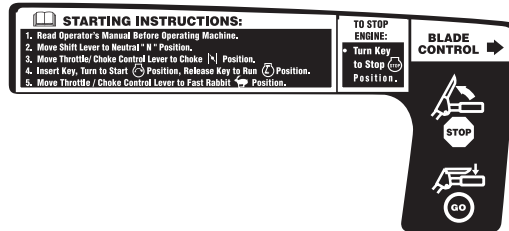

Model CC 760 ES

777D15781

777S30117

777D15785

777S30145

777D15779

777I22808

777I22815

777I22793

777D15782

777I22814

777I22809

777I22760

777D15402

777I22759

777X43688