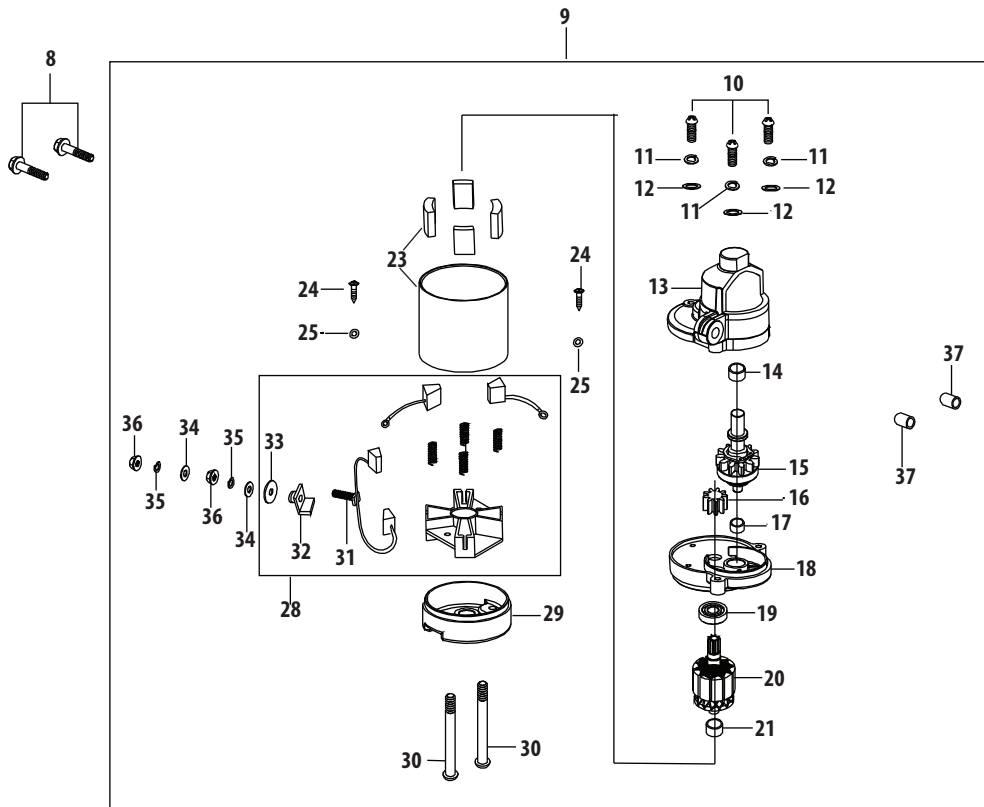

4P90MUB Crankcase

196 - Gasket Kit - Complete

197 - Gasket Kit - External

198 - Complete Engine

Ref.	Part Number	Description
47	951-11499	Upper Crankshaft Seal
48	710-04916	Bolt M6×14
49	951-14456	Breather Cover Plate
50	951-12226	Breather Gasket
51	951-12685	Umbrella Valve
52	951-12227	Mesh Screen
53	951-12686	Umbrella Valve Seat
54	951-12228	Choke Linkage
55	951-12229	Governor Arm Shaft
56	736-04558	Governor Washer
57	714-04074	Governor Cotter Pin
58	951-11574	Governor Seal
59	951-12230	Throttle Linkage
60	951-12231	Throttle Linkage Spring
62	951-12232	Governor Arm
63	710-04908	Governor Arm Bolt
64	712-04212	Governor Arm Nut M6
65	951-12233	Governor Spring
66	710-04979	Bolt M6×18
67	710-05310	Bolt M6×38
68	951-14457	Component Bracket/Separate
69	750-05530	Component Bracket Spacer
70	951-12235	Breather Hose Assembly
72	951-12236	Breather Hose Clamp
73	951-14462	Short Block Assembly (Incl.37,47-53,55-58,73-77,84,86-89, 91-93,98-104,112,113,115-119,137,138, 144,160,172,176,175-178,183-186)
74	951-12237	Crankcase Cover Gasket
178	951-12275	Piston Ring Set
183	951-11953	Piston Pin Snap Ring
184	951-12276	Piston
185	951-11954	Piston Pin
186	951-12277	Connecting Rod Assembly
189	710-05319	Connecting Rod Bolt
196	951-12204	Gasket Kit - Complete (Incl.47,50,58,74,113,118,130, 136-138,144,160,166)
197	951-12201	Gasket Kit - External (Incl.113,130,136-138,144,160)
198	952Z4P90MUB	Complete Engine

4P90MUB Starter Assembly

Ref.	Part Number	Description
8	710-05306	Bolt M8×40
9	951-12207	Starter Assembly
10	710-05307	Screw M5×25
11	736-04554	Lock Washer
12	736-04556	Plain Washer
13	951-12208	Electrical Starter Front Cover
14	951-12211	Bearing
15	951-12210	Pinion/Clutch Assembly
16	951-12312	Gear
17	951-12209	Bearing
18	951-12212	Pinion Cover
19	951-12214	Bearing 6001Zz
20	951-12215	Starter Armature
21	951-12216	Bearing