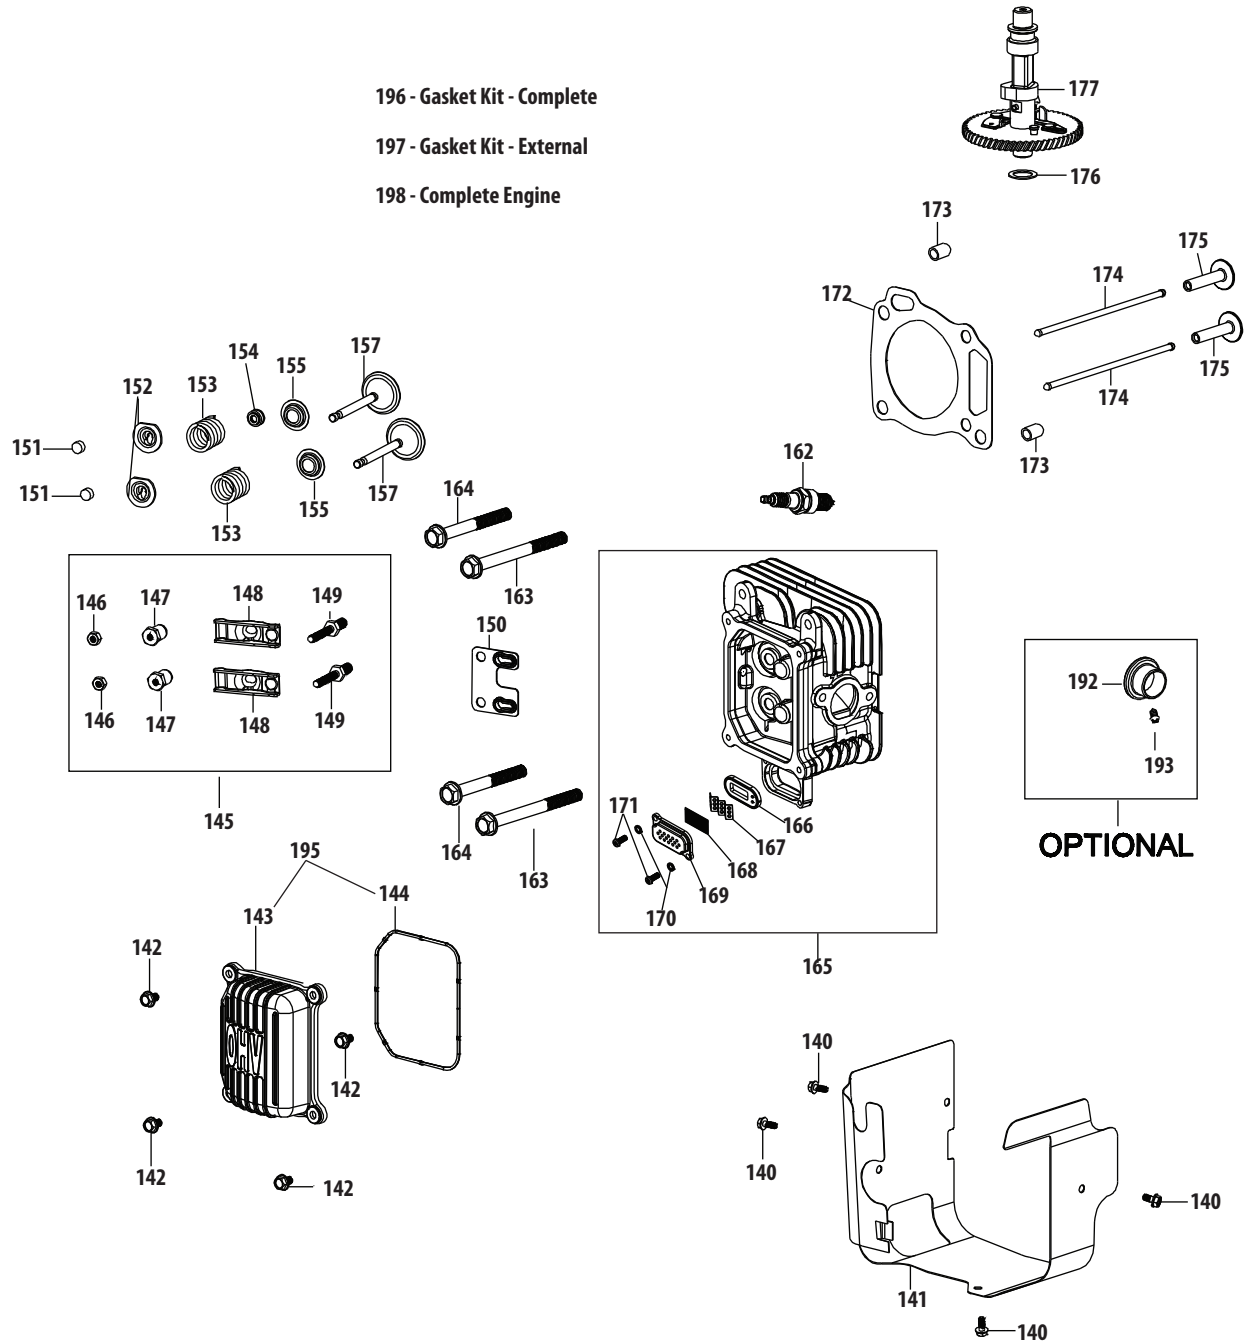

4P90MUB Cylinder Head

4P90MUB Cylinder Head

Ref.	Part Number	Description
140	710-05315	Bolt M5×10
141	951-12265	Cowl
142	710-05316	Valve Cover Bolt
143	951-12266	Valve Cover
144	951-12267	Valve Cover Ring
145	951-11981	Rocker Arm Assembly
146	751-11124	Jam Nut
147	751-11123	Fulcrum Nut
148	951-11966	Rocker Arm
149	710-04962	Rocker Arm Stud
150	951-12268	Push Rod Guide
151	951-12269	Exhaust Valve Adjuster
152	951-12080	Exhaust Valve Spring Retainer
153	951-12078	Valve Spring
154	951-11964	Intake Valve Seal
155	951-12077	Valve Spring Retainer
157	951-11337	Valve Kit
162	951-10292	Spark Plug/F6Rtc
163	710-05317	Bolt M10×1.25×85
164	710-05318	Bolt /M10×1.25×65
165	951-14463	Cylinder Head Asm (Incl.137-139,144,146-159, 161-163,165-170)

Ref.	Part Number	Description
	951-12202	Cylinder Head Kit (Incl.144,154,163,164,166)
166	951-14460	Air Valve Core
167	751-12775	Strainer Clip
168	751-12776	Strainer
169	751-12777	The Air Valve Bonnet
170	736-04629	Washer
171	710-05337	Screw M5×12
172	951-12273	Cylinder Head Gasket
173	715-04122	Cylinder Head Dowel 12×16
174	951-11335	Push Rod Kit
175	951-11962	Tappet
176	736-04561	Camshaft Thrust Washer
177	951-12274	Camshaft Assembly
192	951-12329	Spark Arrestor
193	710-05344	Spark Arrestor Screw
195	951-12197	Valve Cover Kit
196	951-12204	Gasket Kit - Complete (Incl.47,50,58,74,113,118,130, 136-138,144,160,166)
197	951-12201	Gasket Kit - External (Incl.113,130,136-138,144,160)
198	952Z4P90MUB	Complete Engine