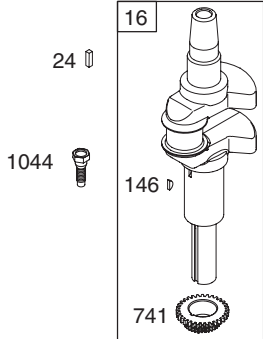

Tecumseh Transmission

Ref. No.	Part No.	Description
1	TC-772147	Transaxle Cover
2	TC-780086A	Needle Bearing (1/2" long)
3	TC-770128A	Transaxle Case
4	TC-776395	Countershaft
5	TC-776409	Output Shaft
6	TC-778364	Spur Gear (38T-PM/SER)
6A	TC-778369	Spur Gear (15T-PM/SER)
7	TC-778330	Spur Gear (11T-PM/SER)
8	TC-792180A	Shift Key Set (Qty. 2)
9	TC-784352	Shift Collar
10	TC-784378	Shift Rod & Fork Assembly
11	TC-778334	Bevel Gear (30T-PM)
12	TC-778309	Input Bevel Pinion (13T-PM)
13	TC-778368	Bevel Gear 13T (Incl. ref. 13 & 14)
14	TC-778368	Bevel Gear 13T (Incl. ref. 13 & 14)
15	TC-778370	Ring Gear (43T)
17	TC-786188	Drive Pin
18	TC-786102	Spacer (1.130" x .695")
20	TC-792077A	Ball (Stainless Steel 5/16" dia.)
21	TC-792211	Screw, 3/8-16 x 3/8"
22	TC-792079	Spring
25	TC-792073A	Screw, 1/4-20 x 1-1/4"
25A	TC-792177	Screw, 1/4-20 x 1-3/8"
26	TC-792125	Retaining Ring-package of 2
27	TC-792035	Retaining Ring
28	TC-788040	Retaining Ring
29	TC-780072	Washer .627" ID .031"
29A	TC-780160	Thrust Washer (.563" ID x .031")
29B	TC-780051	Thrust Washer (.762" ID X .031")
30	TC-780108	Shift Washer (Cupped)
31	TC-780001	Washer .750" ID .56"
31A	TC-780195	Washer .750" ID .062
32	TC-788083	Oil Seal 5/8"
32A	TC-792001	O Ring (.823" OD)
34	TC-780194	Bushing (.563")
35	TC-780193	Flanged Bushing (.625" ID)
35A	TC-780197	Flanged Bushing (.751" ID)

Ref. No.	Part No.	Description
36	TC-790075	Brake Disk
37	TC-790007	Brake Pad Plate
38	TC-799021A	Brake Pad (pkg. of 2)
39	TC-786026	Dowel Pin .3125" x .750"
40	736-3078	Washer .312" ID .059"
41	TC-790104	Brake Lever
42	TC-792177	Screw 1/4-20 x 1-3/8"
43	912-0237	Lock Nut 5/16-24
44	TC-790025	Brake Pad Holder
46	TC-786086	Bracket
47	TC-775146	Axle (10.719" long) (Incl. 26)
48	TC-775147	Axle (15.312" long) (Incl. 26)
49	TC-778338	Spur Gear (27T-PM/IC)
50	TC-778342	Spur Gear (22T-PM/IC)
51	TC-778313	Spur Gear (19T-PM/IC)
52	TC-778350	Spur Gear (16T-PM/IC)
56	TC-778337	Spur Gear (13T-PM/SER)
57	TC-778341	Spur Gear (18T-PM/SER)
58	TC-778351	Spur Gear (21T-PM/SER)
59	TC-778349	Spur Gear (24T-PM/SER)
63	TC-786071	Countershaft Spacer 1-1/8" x 3/8"
64	TC-786072	Brake Shaft Spacer 1-3/8" x 3/8"
65	TC-780189	Washer .563" ID .062
66	TC-776472	Input Shaft
67	TC-776396	Brake Shaft
69	TC-792170	Retaining Ring (.75" x .042")
70	TC-786187	Spacer (.890")
71B	TC-788092	O-Ring
76	TC-780090	Flat Washer (1.128" ID x .058")
77	TC-788078A	Retaining Ring (1.125" x .050")
79	TC-792144	Spring
82	TC-778333	Bevel (30T) & Spur Gear
83	TC-778338	Spur Gear (27T-PM/IC)
85	TC-792154	Oil Fill Plug
87	TC-788089A	Oil Seal 9/16" ID
157	TC-788088A	Oil Seal 3/4" ID

Briggs & Stratton Engine Model 215802

48 SHORT BLOCK

1329 REPLACEMENT ENGINE