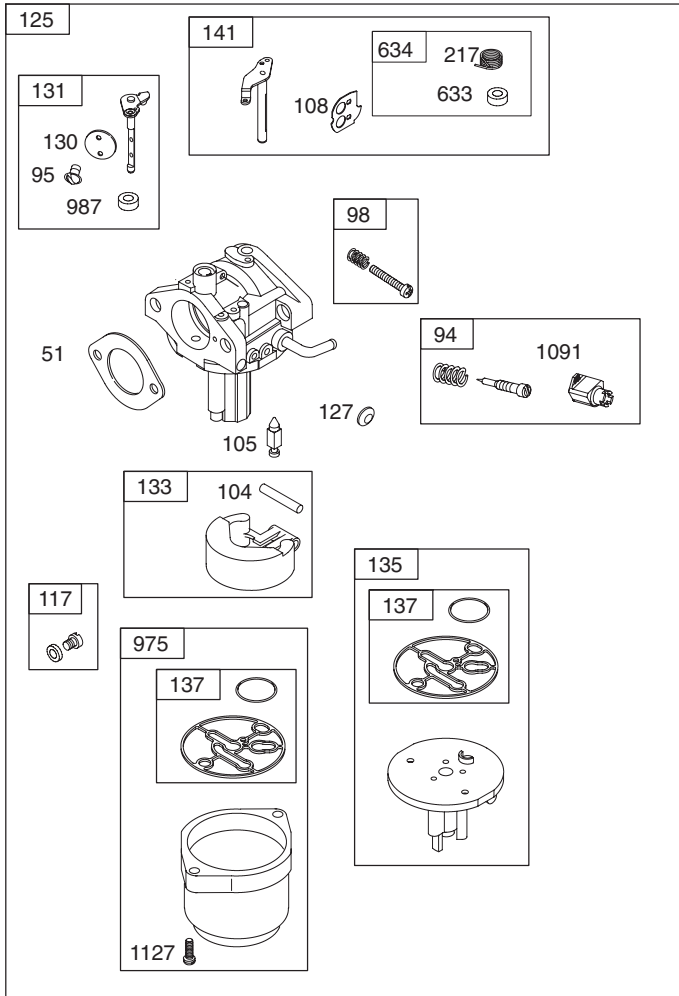

Briggs & Stratton Engine Model 215802