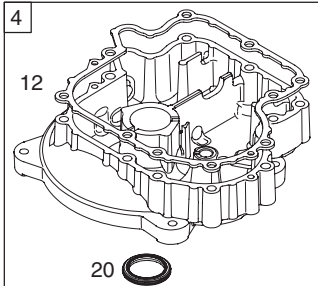

Tecumseh Transmission

Ref. No.	Part No.	Description
1	TC-772147	Transaxle Cover
2	TC-780086A	Needle Bearing (1/2" long)
3	TC-770128A	Transaxle Case
4	TC-776395	Countershaft
5	TC-776409	Output Shaft
6	TC-778364	Spur Gear (38T-PM/SER)
6A	TC-778369	Spur Gear (15T-PM/SER)
7	TC-778330	Spur Gear (11T-PM/SER)
8	TC-792180A	Shift Key Set (Qty. 2)
9	TC-784352	Shift Collar
10	TC-784378	Shift Rod & Fork Assembly
11	TC-778334	Bevel Gear (30T-PM)
12	TC-778309	Input Bevel Pinion (13T-PM)
13	TC-778368	Bevel Gear 13T (Incl. ref. 13 & 14)
14	TC-778368	Bevel Gear 13T (Incl. ref. 13 & 14)
15	TC-778370	Ring Gear (43T)
17	TC-786188	Drive Pin
18	TC-786102	Spacer (1.130" x .695")
20	TC-792077A	Ball (Stainless Steel 5/16" dia.)
21	TC-792211	Screw, 3/8-16 x 3/8"
22	TC-792079	Spring
25	TC-792073A	Screw, 1/4-20 x 1-1/4"
25A	TC-792177	Screw, 1/4-20 x 1-3/8"
26	TC-792125	Retaining Ring-package of 2
27	TC-792035	Retaining Ring
28	TC-788040	Retaining Ring
29	TC-780072	Washer .627" ID .031"
29A	TC-780160	Thrust Washer (.563" ID x .031")
29B	TC-780051	Thrust Washer (.762" ID X .031")
30	TC-780108	Shift Washer (Cupped)
31	TC-780001	Washer .750" ID .56"
31A	TC-780195	Washer .750" ID .062
32	TC-788083	Oil Seal 5/8"
32A	TC-792001	O Ring (.823" OD)
34	TC-780194	Bushing (.563")
35	TC-780193	Flanged Bushing (.625" ID)
35A	TC-780197	Flanged Bushing (.751" ID)

Ref. No.	Part No.	Description
36	TC-790075	Brake Disk
37	TC-790007	Brake Pad Plate
38	TC-799021A	Brake Pad (pkg. of 2)
39	TC-786026	Dowel Pin .3125" x .750"
40	736-3078	Washer .312" ID .059"
41	TC-790104	Brake Lever
42	TC-792177	Screw 1/4-20 x 1-3/8"
43	912-0237	Lock Nut 5/16-24
44	TC-790025	Brake Pad Holder
46	TC-786086	Bracket
47	TC-775146	Axle (10.719" long) (Incl. 26)
48	TC-775147	Axle (15.312" long) (Incl. 26)
49	TC-778338	Spur Gear (27T-PM/IC)
50	TC-778342	Spur Gear (22T-PM/IC)
51	TC-778313	Spur Gear (19T-PM/IC)
52	TC-778350	Spur Gear (16T-PM/IC)
56	TC-778337	Spur Gear (13T-PM/SER)
57	TC-778341	Spur Gear (18T-PM/SER)
58	TC-778351	Spur Gear (21T-PM/SER)
59	TC-778349	Spur Gear (24T-PM/SER)
63	TC-786071	Countershaft Spacer 1-1/8" x 3/8"
64	TC-786072	Brake Shaft Spacer 1-3/8" x 3/8"
65	TC-780189	Washer .563" ID .062
66	TC-776472	Input Shaft
67	TC-776396	Brake Shaft
69	TC-792170	Retaining Ring (.75" x .042")
70	TC-786187	Spacer (.890")
71B	TC-788092	O-Ring
76	TC-780090	Flat Washer (1.128" ID x .058")
77	TC-788078A	Retaining Ring (1.125" x .050")
79	TC-792144	Spring
82	TC-778333	Bevel (30T) & Spur Gear
83	TC-778338	Spur Gear (27T-PM/IC)
85	TC-792154	Oil Fill Plug
87	TC-788089A	Oil Seal 9/16" ID
157	TC-788088A	Oil Seal 3/4" ID

Briggs & Stratton Engine Model 215802

48 SHORT BLOCK

1329 REPLACEMENT ENGINE