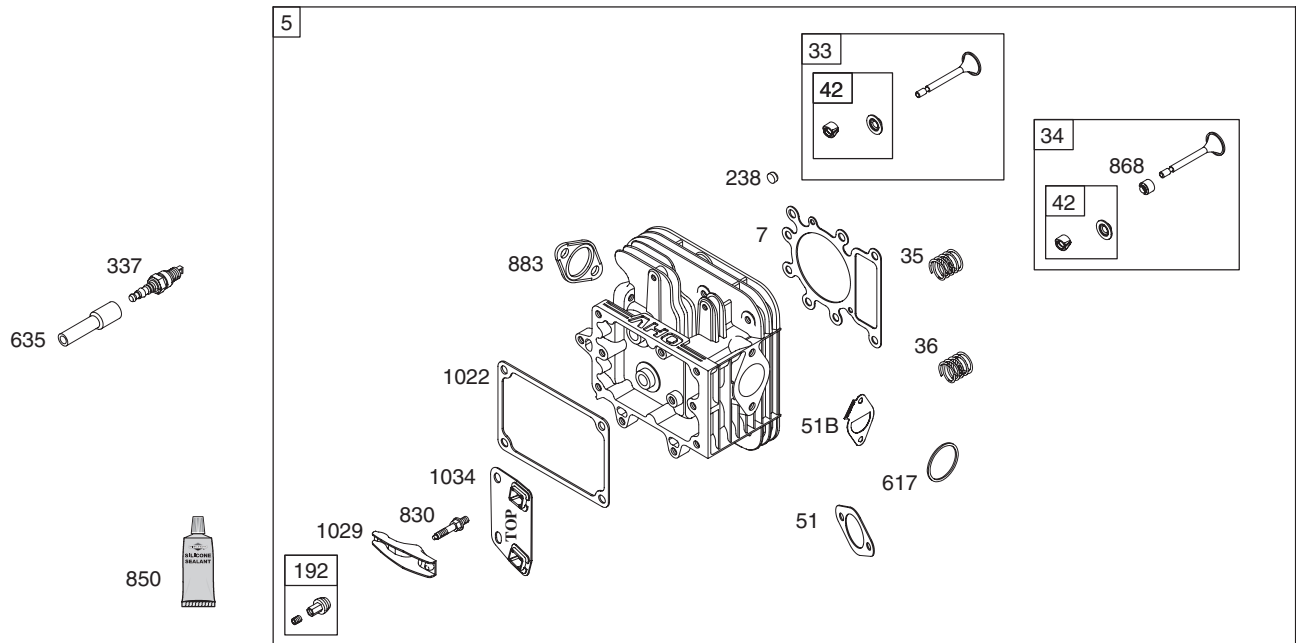

Briggs & Stratton Engine Model 215802