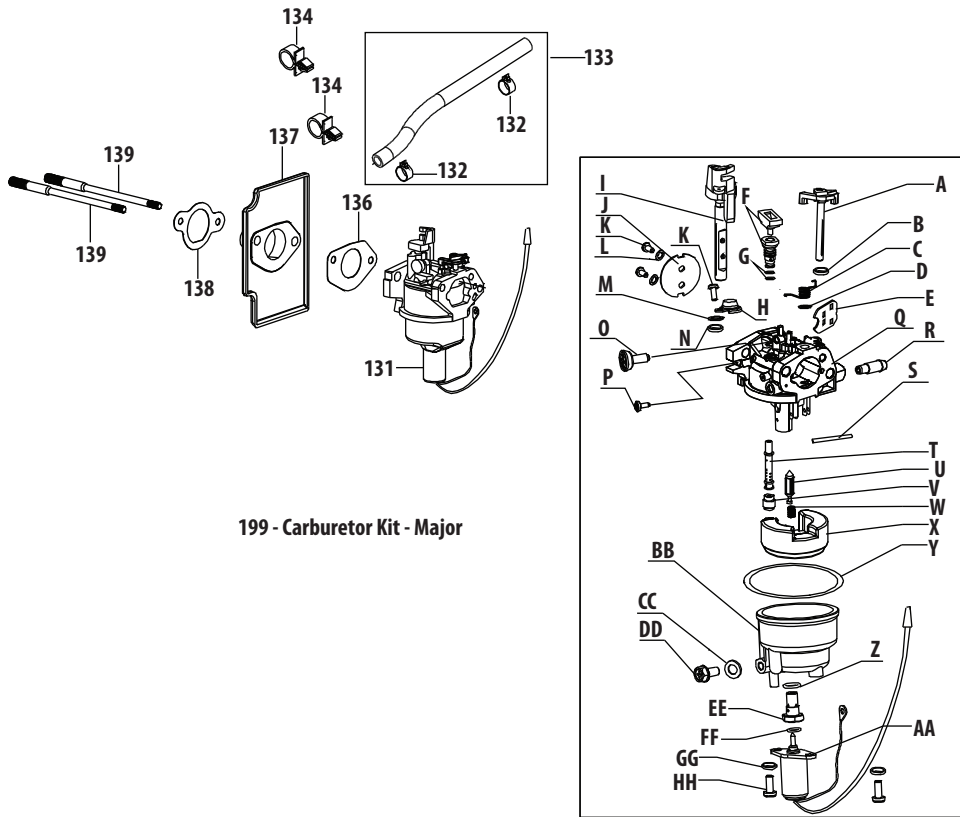

4P90MUB Carburetor Assembly