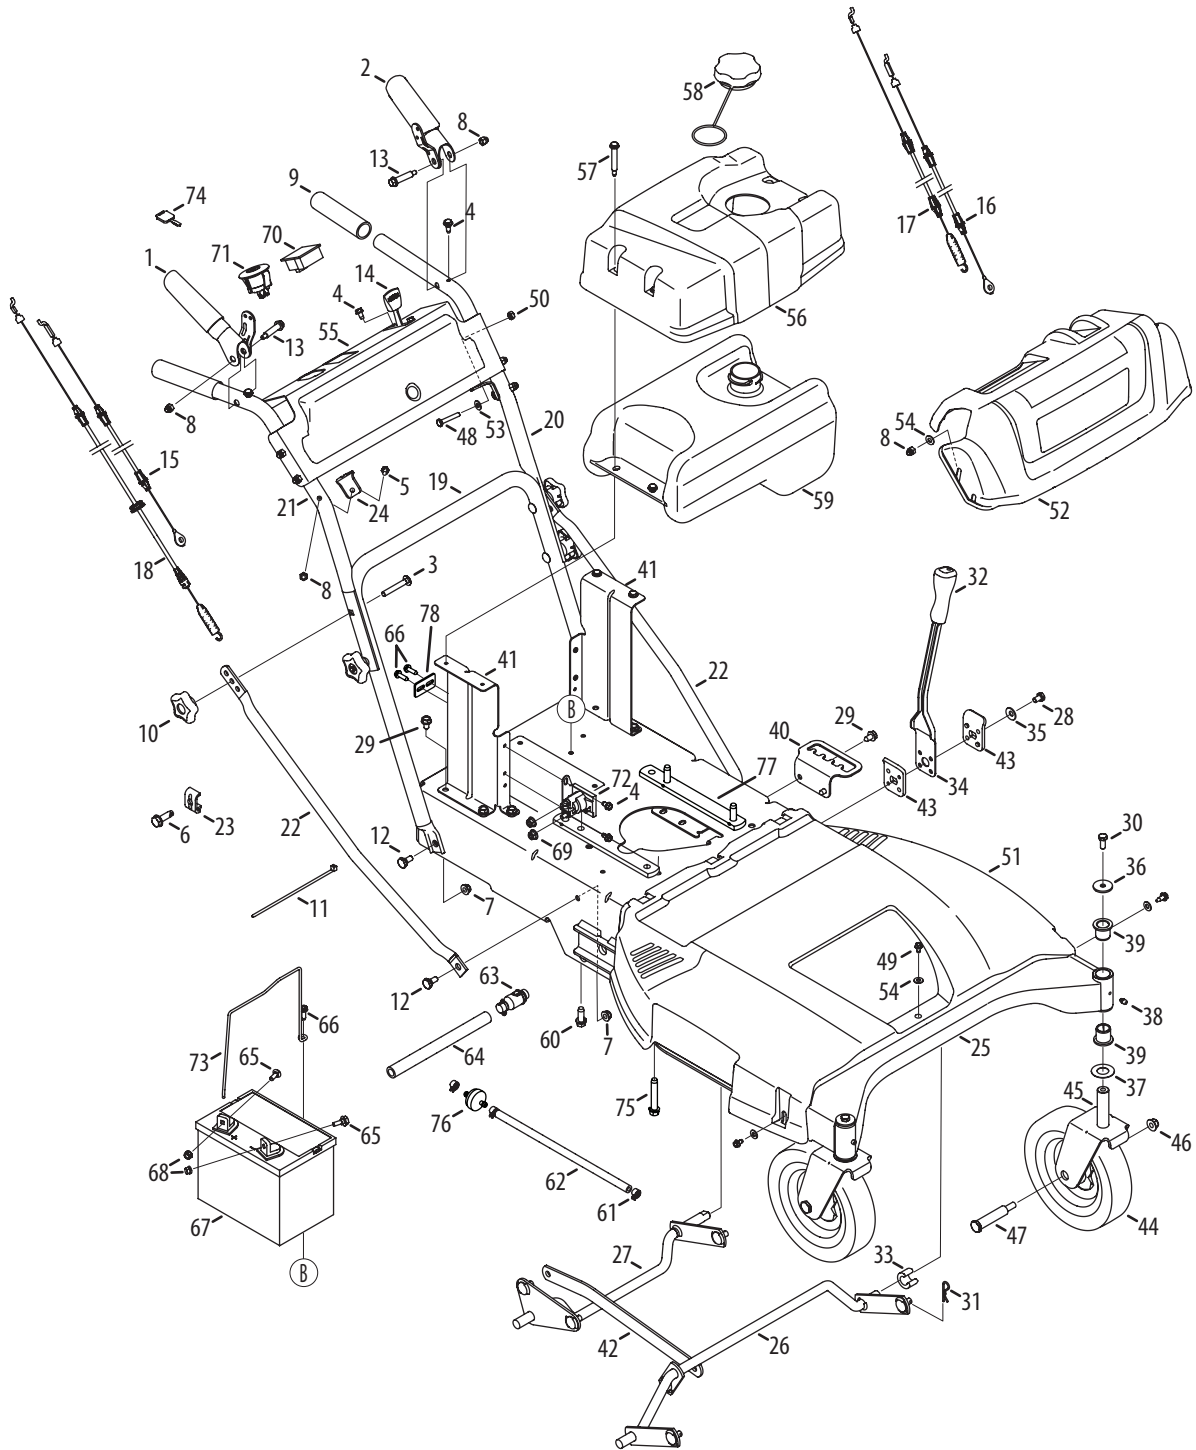

CC 760 ES Dash

Ref.	Part Number	Description
1	687-02426	RH Lever Assembly Bracket
2	687-02427	LH Lever Assembly Bracket
3	710-0572	Screw, Carriage, 5/16-18 x 2.25
4	710-0599	Screw, 1/4-20 x 0.500
5	710-0606	Hex Screw, 1/4-20 x 1.50
6	710-1237	Screw, #10-32 x 0.625
7	712-04063	Nut, Flangelock, 5/16-18
8	912-0442	Lock Nut Cap, 1/4-20
9	720-0274	Grip, 1.0 ID x 5.0 LG
10	720-04072A	Star Knob, 5/16-18
11	725-0157	Cable Tie, 3/16 x .05 x 7.4
12	938-0140	Screw, Shoulder, .435 x .178-5/16 x .56
13	938-1226	Screw, Shoulder, .375 x 1.355 x 1/4-20
14	946-04604	Throttle/Choke Cable, 38.0 x 1.1 EXT
15	946-04606	RH Brake Cable, Tecumseh Trans.
16	946-04608	LH Brake Cable, Tecumseh Trans.
17	946-04609	Wheel Clutch Cable
18	946-04610	Deck Clutch Cable
19	749-04330	Lower Handle
20	749-04331	Upper LH Handle
21	749-04332	Upper RH Handle
22	749-04333	Adjustable Handle Brace
23	751B221535	Casing Clamp
24	787-01490A	RH Cable Mount Bracket
—	787-01491A	LH Cable Mount Bracket
25	687-02591	Frame Assembly
26	687-02265	Front Deck Lift Assembly
27	687-02419	Rear Deck Lift Assembly
28	710-04312	Hex Screw, 5/16-18 x .50
29	710-0604A	Screw, 5/16-18 x 0.625
30	710-0627	Hex Screw, 5/16-24 x .750
31	914-0145	Click Pin, .092 x 1.64 LG
32	720-0311	Grip Handle, 1/2
33	731-05791	Plastic Spacer, .63 ID x .75 LG
34	732-04418A	Deck Height Lever
35	736-0242	Washer, Bell, .340 x .872 x .060
36	736-0343	Washer, Flat, .330 x 1.25 x .120
37	936-0351	Washer, Flat, .760 ID x 1.50 OD
38	937-3000	Drive Lube Fitting, 3/16
39	741-0660A	Flange Bearing, .760 x .941 x 1.0
40	787-01496	Height Adjustment Bracket
41	787-01507	Fuel Tank Mount Bracket
42	787-01510	Link Pivot Bracket

Ref.	Part Number	Description
43	787-01521	Lever Pivot Bracket
44	734-04263	Caster, Wheel, 8 x 1.75
—	941-0706	Bearing, Flange w/ftg
45	687-02263	Wheel Caster Bracket
46	712-04065	Nut, Flangelock, 3/8-16
47	738-04216A	Bolt, Shoulder, .625 x 2.515 x 3/8-16
48	710-0136	Hex Screw, 1/4-20 x 1.75
49	710-0896	Screw, 1/4-14 x 0.625
50	712-3006	Nut, Hex, 1/4-20
51	931-05684	Belt Cover
52	731-05937A	Handle Panel, Black
53	736-0270	Washer, Bell, .265 x .75 x .062
54	936-0463	Washer, Flat, .25 x .630 x .0515
55	787-01548	Hour Meter and Key Handle Panel
56	731-05927A	Fuel Tank Cover
57	738-04282	Screw, Shoulder, 1/4-20 x .32 x 1.8
58	951-12182	Fuel Cap
59	951-04322	Fuel Tank
60	710-1007	Screw, 3/8-16 x 1.250
61	726-0205	Hose Clamp, .490 DIA.
62	751-10349	Fuel Hose, Low Permeation, 1/4
63	951-10517A	Oil Drain
64	751-3141-14	Extension Hose
65	710-04666	Hex Head Flange, 1/4-20 x .75
66	710-0642	Screw, 1/4-20 x 0.750
67	925-1707D	Battery, 155 CCA WET
68	712-0271	Sems Nut, 1/4-20
69	712-04064	Nut, Flangelock, 1/4-20
70	925-04022B	Hour Meter
71	925-04228	Key Switch
72	725-04439	Solenoid, 12V, 100 AMP
73	747-04657	Battery Hold Down Strap
74	925-1745A	Key
75	710-05283	Screw, 3/8-16 x 2.25
76	751-3013	Fuel Filter
77	787-01932	Engine Mounting Plate
78	787-02009	PLate, Shift
—	925-2054A	Key, Yellow
—	925-05266	Wiring Harness (Not Shown)
—	725-04478	Starter Wire (Not Shown)
—	712-0266A	Nut, Jamlock, 3/8-16 (Not Shown)
—	751-12089-28	Vent Hose, 3/16 (not shown)