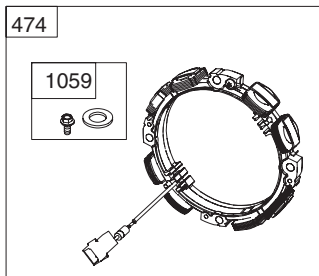

Briggs & Stratton Engine Model 215802