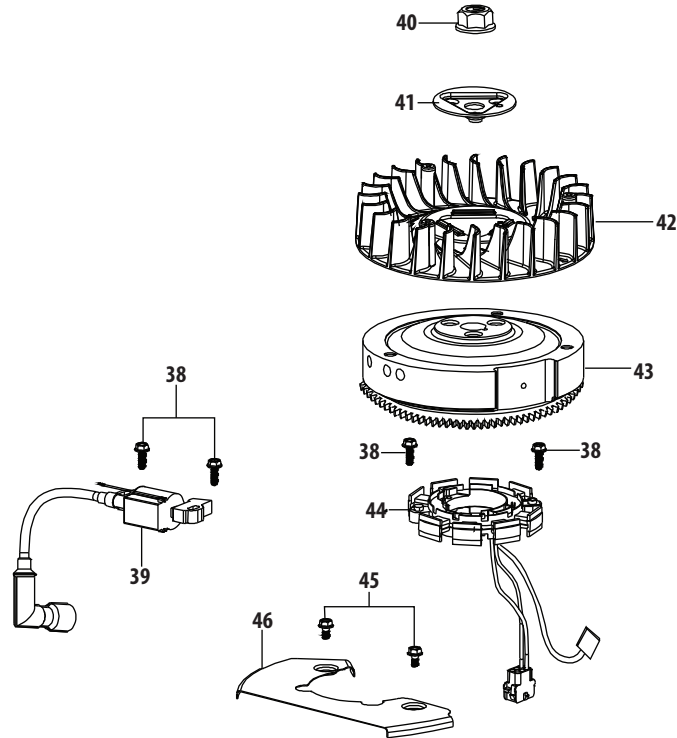

4P90MUB Ignition & Electrical

Ref.	Part Number	Description
38	710-04931	Bolt M6x28
39	951-12220	Ignition Coil Assembly
40	712-04220	Flywheel Nut M16x1.5
41	951-12221	Plate
42	751-12222A	Cooling Fan
43	951-12223	Flywheel
44	951-12224	Coil Assy.Charge
45	710-04940	Bolt M6x10
46	951-12279	Cowl