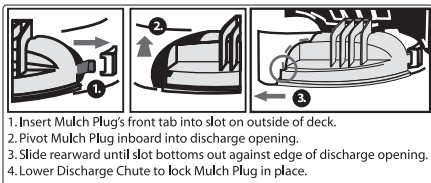

Model CC 760 ES

777D15781

777S30117

777D15785

777S30145

777D15779

777I22808

777I22815

777I22793

777D15782

777I22814

777I22809

777I22760

777D15402

777I22759

777X43688