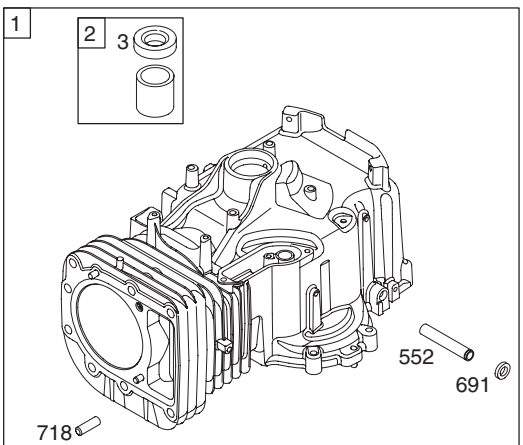

Tecumseh Transmission

Ref. No.	Part No.	Description
1	TC-772147	Transaxle Cover
2	TC-780086A	Needle Bearing (1/2" long)
3	TC-770128A	Transaxle Case
4	TC-776395	Countershaft
5	TC-776409	Output Shaft
6	TC-778364	Spur Gear (38T-PM/SER)
6A	TC-778369	Spur Gear (15T-PM/SER)
7	TC-778330	Spur Gear (11T-PM/SER)
8	TC-792180A	Shift Key Set (Qty. 2)
9	TC-784352	Shift Collar
10	TC-784378	Shift Rod & Fork Assembly
11	TC-778334	Bevel Gear (30T-PM)
12	TC-778309	Input Bevel Pinion (13T-PM)
13	TC-778368	Bevel Gear 13T (Incl. ref. 13 & 14)
14	TC-778368	Bevel Gear 13T (Incl. ref. 13 & 14)
15	TC-778370	Ring Gear (43T)
17	TC-786188	Drive Pin
18	TC-786102	Spacer (1.130" x .695")
20	TC-792077A	Ball (Stainless Steel 5/16" dia.)
21	TC-792211	Screw, 3/8-16 x 3/8"
22	TC-792079	Spring
25	TC-792073A	Screw, 1/4-20 x 1-1/4"
25A	TC-792177	Screw, 1/4-20 x 1-3/8"
26	TC-792125	Retaining Ring-package of 2
27	TC-792035	Retaining Ring
28	TC-788040	Retaining Ring
29	TC-780072	Washer .627" ID .031"
29A	TC-780160	Thrust Washer (.563" ID x .031")
29B	TC-780051	Thrust Washer (.762" ID X .031")
30	TC-780108	Shift Washer (Cupped)
31	TC-780001	Washer .750" ID .56"
31A	TC-780195	Washer .750" ID .062
32	TC-788083	Oil Seal 5/8"
32A	TC-792001	O Ring (.823" OD)
34	TC-780194	Bushing (.563")
35	TC-780193	Flanged Bushing (.625" ID)
35A	TC-780197	Flanged Bushing (.751" ID)

Ref. No.	Part No.	Description
36	TC-790075	Brake Disk
37	TC-790007	Brake Pad Plate
38	TC-799021A	Brake Pad (pkg. of 2)
39	TC-786026	Dowel Pin .3125" x .750"
40	736-3078	Washer .312" ID .059"
41	TC-790104	Brake Lever
42	TC-792177	Screw 1/4-20 x 1-3/8"
43	912-0237	Lock Nut 5/16-24
44	TC-790025	Brake Pad Holder
46	TC-786086	Bracket
47	TC-775146	Axle (10.719" long) (Incl. 26)
48	TC-775147	Axle (15.312" long) (Incl. 26)
49	TC-778338	Spur Gear (27T-PM/IC)
50	TC-778342	Spur Gear (22T-PM/IC)
51	TC-778313	Spur Gear (19T-PM/IC)
52	TC-778350	Spur Gear (16T-PM/IC)
56	TC-778337	Spur Gear (13T-PM/SER)
57	TC-778341	Spur Gear (18T-PM/SER)
58	TC-778351	Spur Gear (21T-PM/SER)
59	TC-778349	Spur Gear (24T-PM/SER)
63	TC-786071	Countershaft Spacer 1-1/8" x 3/8"
64	TC-786072	Brake Shaft Spacer 1-3/8" x 3/8"
65	TC-780189	Washer .563" ID .062
66	TC-776472	Input Shaft
67	TC-776396	Brake Shaft
69	TC-792170	Retaining Ring (.75" x .042")
70	TC-786187	Spacer (.890")
71B	TC-788092	O-Ring
76	TC-780090	Flat Washer (1.128" ID x .058")
77	TC-788078A	Retaining Ring (1.125" x .050")
79	TC-792144	Spring
82	TC-778333	Bevel (30T) & Spur Gear
83	TC-778338	Spur Gear (27T-PM/IC)
85	TC-792154	Oil Fill Plug
87	TC-788089A	Oil Seal 9/16" ID
157	TC-788088A	Oil Seal 3/4" ID

Briggs & Stratton Engine Model 215802

48 SHORT BLOCK

1329 REPLACEMENT ENGINE