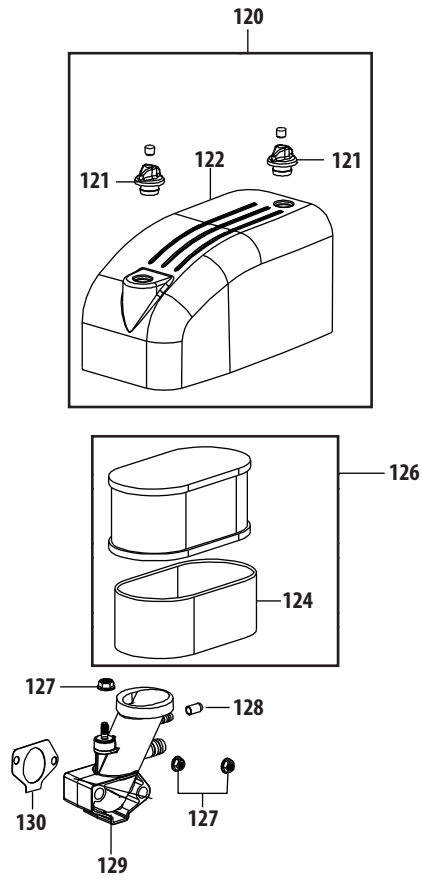

4P90MUB Air Intake

Ref.	Part Number	Description
120	951-14458	Air Filter Cover Assembly
121	951-14466	Air Filter Lock Nut
122	951-12255	Air Filter Cover
124	951-12256	Sponge Filter
126	951-12260	Air Filter Assembly
127	712-04212	Nut M6
128	951-12328	Rubber Cap
129	951-12257	Manifold
130	951-12258	Manifold Gasket