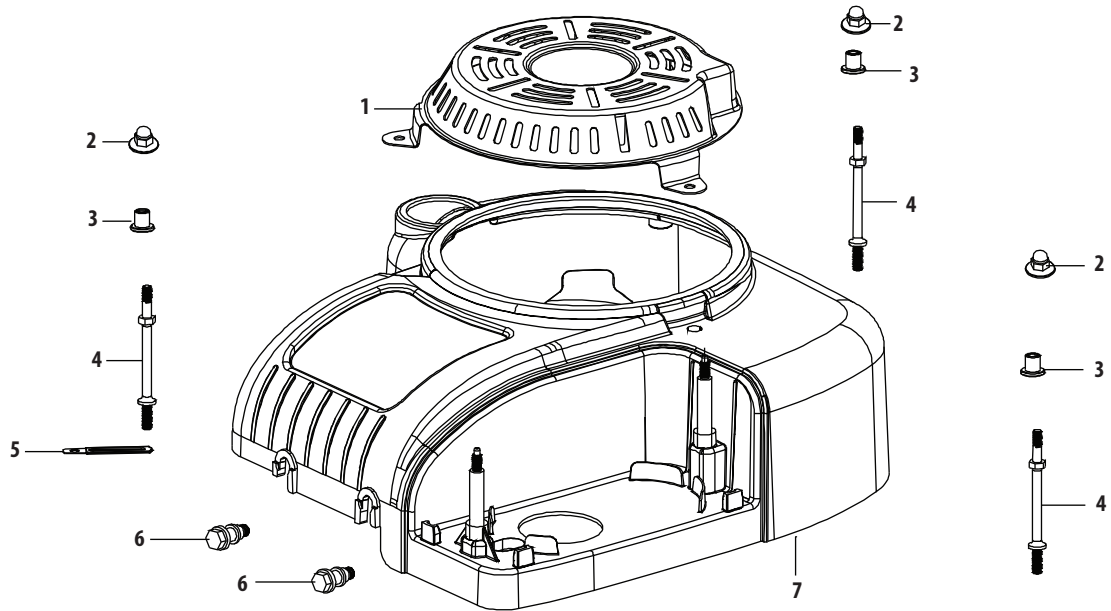

4P90MUB Engine Shroud

Ref.	Part Number	Description
1	951-12311	Cover
2	712-04290	Nut
3	750-05320	Engine Shroud Spacer
4	951-14454	Starter / Shroud Stud M6×99
5	951-11622	Flexible Clamp
6	710-05305	Hook Bolt
7	751-14455	Air Shield