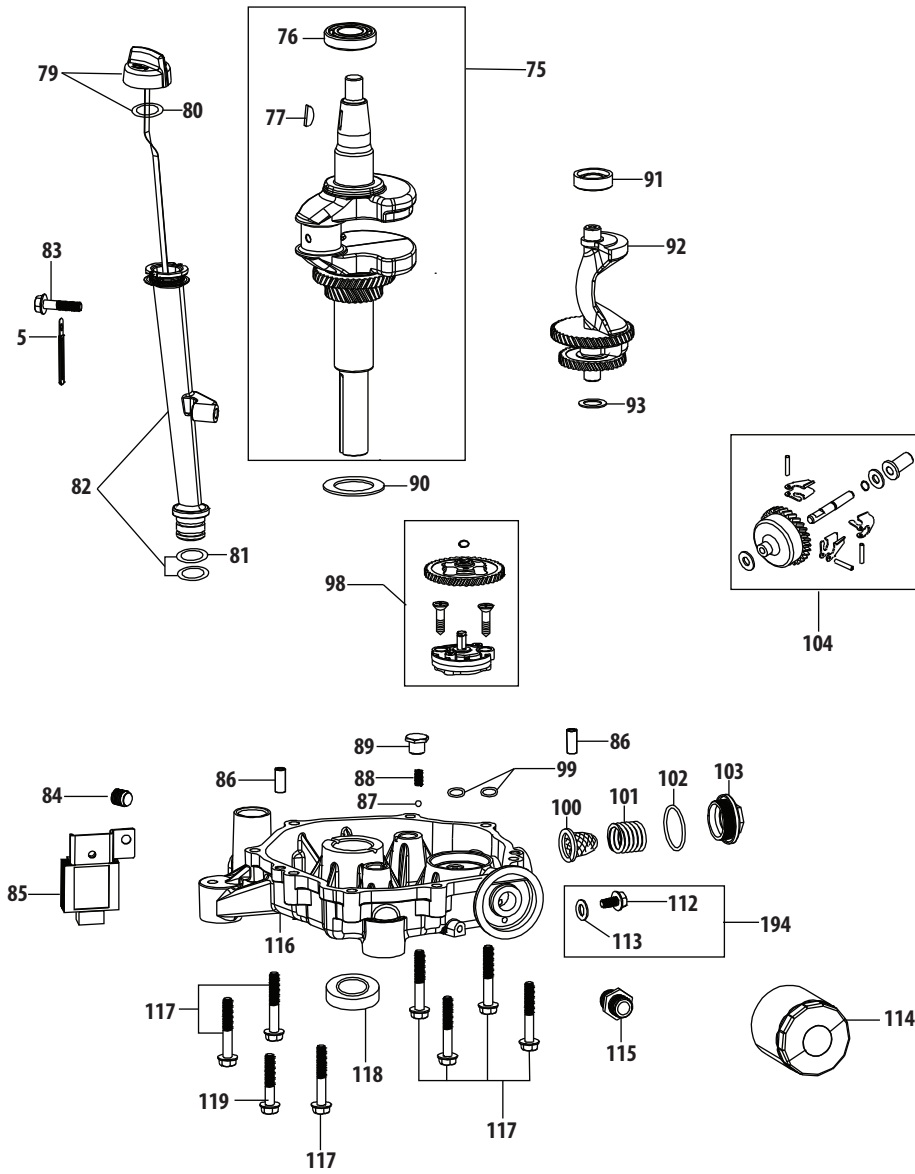

4P90MUB Crankshaft & Crankcase Cover

4P90MUB Crankshaft & Crankcase Cover

Ref.	Part Number	Description
5	951-11622	Flexible Clamp
75	951-12238	Crankshaft Assembly
76	951-11969	Main Bearing
77	951-10307	Woodruff Key
79	951-12239	Dipstick Assembly
80	951-12241	Upper O-Ring
81	951-12363	Lower O-Ring
82	951-12240	Oil Fill Tube Assembly
83	710-04980	Bolt M6x35
84	710-05311	Oil Drain Plug
85	951-12242	Regulator
86	715-04121	Dowel Pin 8x14
87	951-12243	Ball 6.35
88	951-12244	Spring
89	710-05312	Bolt
90	736-04557	Crankshaft Thrust Washer
91	951-12245	Balanceable Shaft Bearing
92	751-12246	Balanceable Shaft Assembly
93	736-04559	Balanceable Thrust Washer

Ref.	Part Number	Description
98	951-12248	Oil Pump Assembly
99	951-12247	O-Ring 10x2.65
100	951-12249	Filter
101	951-12250	Filter Spring
102	951-12251	O-Ring 35.5x2.65
103	951-12252	Filter Cover
104	951-11956	Governor Gear/Shaft Assembly
112	710-05313	Bolt M8x15
113	736-04560	Oil Drain Plug Washer
114	951-12690	Oil Filter
115	951-12253	Screw Joint
116	951-12254	Crankcase Cover
	951-12318	Crankcase Cover Asm (Incl.87-89,100-104,112, 113,115,116)
117	710-04982	Bolt M8x54
118	951-11375	Lower Crankshaft Seal
119	710-05314	Bolt M8x43
194	951-12194	Oil Drain Plug Assembly