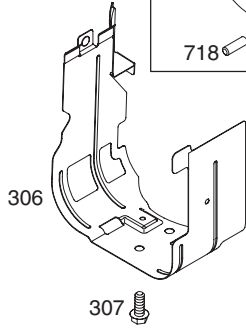

Tecumseh Transmission

Ref. No.	Part No.	Description
1	TC-772147	Transaxle Cover
2	TC-780086A	Needle Bearing (1/2" long)
3	TC-770128A	Transaxle Case
4	TC-776395	Countershaft
5	TC-776409	Output Shaft
6	TC-778364	Spur Gear (38T-PM/SER)
6A	TC-778369	Spur Gear (15T-PM/SER)
7	TC-778330	Spur Gear (11T-PM/SER)
8	TC-792180A	Shift Key Set (Qty. 2)
9	TC-784352	Shift Collar
10	TC-784378	Shift Rod & Fork Assembly
11	TC-778334	Bevel Gear (30T-PM)
12	TC-778309	Input Bevel Pinion (13T-PM)
13	TC-778368	Bevel Gear 13T (Incl. ref. 13 & 14)
14	TC-778368	Bevel Gear 13T (Incl. ref. 13 & 14)
15	TC-778370	Ring Gear (43T)
17	TC-786188	Drive Pin
18	TC-786102	Spacer (1.130" x .695")
20	TC-792077A	Ball (Stainless Steel 5/16" dia.)
21	TC-792211	Screw, 3/8-16 x 3/8"
22	TC-792079	Spring
25	TC-792073A	Screw, 1/4-20 x 1-1/4"
25A	TC-792177	Screw, 1/4-20 x 1-3/8"
26	TC-792125	Retaining Ring-package of 2
27	TC-792035	Retaining Ring
28	TC-788040	Retaining Ring
29	TC-780072	Washer .627" ID .031"
29A	TC-780160	Thrust Washer (.563" ID x .031")
29B	TC-780051	Thrust Washer (.762" ID X .031")
30	TC-780108	Shift Washer (Cupped)
31	TC-780001	Washer .750" ID .56"
31A	TC-780195	Washer .750" ID .062
32	TC-788083	Oil Seal 5/8"
32A	TC-792001	O Ring (.823" OD)
34	TC-780194	Bushing (.563")
35	TC-780193	Flanged Bushing (.625" ID)
35A	TC-780197	Flanged Bushing (.751" ID)

Ref. No.	Part No.	Description
36	TC-790075	Brake Disk
37	TC-790007	Brake Pad Plate
38	TC-799021A	Brake Pad (pkg. of 2)
39	TC-786026	Dowel Pin .3125" x .750"
40	736-3078	Washer .312" ID .059"
41	TC-790104	Brake Lever
42	TC-792177	Screw 1/4-20 x 1-3/8"
43	912-0237	Lock Nut 5/16-24
44	TC-790025	Brake Pad Holder
46	TC-786086	Bracket
47	TC-775146	Axle (10.719" long) (Incl. 26)
48	TC-775147	Axle (15.312" long) (Incl. 26)
49	TC-778338	Spur Gear (27T-PM/IC)
50	TC-778342	Spur Gear (22T-PM/IC)
51	TC-778313	Spur Gear (19T-PM/IC)
52	TC-778350	Spur Gear (16T-PM/IC)
56	TC-778337	Spur Gear (13T-PM/SER)
57	TC-778341	Spur Gear (18T-PM/SER)
58	TC-778351	Spur Gear (21T-PM/SER)
59	TC-778349	Spur Gear (24T-PM/SER)
63	TC-786071	Countershaft Spacer 1-1/8" x 3/8"
64	TC-786072	Brake Shaft Spacer 1-3/8" x 3/8"
65	TC-780189	Washer .563" ID .062
66	TC-776472	Input Shaft
67	TC-776396	Brake Shaft
69	TC-792170	Retaining Ring (.75" x .042")
70	TC-786187	Spacer (.890")
71B	TC-788092	O-Ring
76	TC-780090	Flat Washer (1.128" ID x .058")
77	TC-788078A	Retaining Ring (1.125" x .050")
79	TC-792144	Spring
82	TC-778333	Bevel (30T) & Spur Gear
83	TC-778338	Spur Gear (27T-PM/IC)
85	TC-792154	Oil Fill Plug
87	TC-788089A	Oil Seal 9/16" ID
157	TC-788088A	Oil Seal 3/4" ID

Briggs & Stratton Engine Model 215802

48 SHORT BLOCK

1329 REPLACEMENT ENGINE