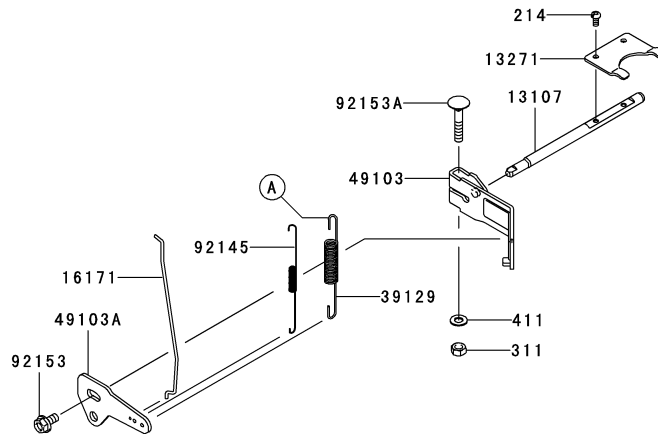

Kawasaki FR691V-AS05 Control Equipment

E0170-A652A

Ref.	Part Number	Description
13107	KM-13107-7047	Shaft
13271	KM-13271-7038	Plate
16171	KM-16171-7022	Link
39129	KM-39129-7035	Governor Spring
49103	KM-49103-7014	Governor Arm
49103A	KM-49103-7015	Governor Arm
49113	KM-49113-7050	Complete Control Panel
92145	KM-92145-7057	Spring
92145A	KM-92145-7058	Spring
92150	KM-92150-2182	Bolt, 5 X 18

Ref.	Part Number	Description
92153	KM-92153-0009	Bolt, 6 X 12
92153A	KM-92153-7033	Bolt, 6 X 35
92153B	KM-92153-7043	Bolt, 6 X 12
92170	KM-92170-7001	Clamp
92172	KM-92172-7035	Screw, 5 X 30
214	KM-214AA0408	Pan Screw +-, 4 X 8
311	KM-311AA0600	Hex Nut, 6mm
312	KM-312AA0500	Hex Nut, 5mm
411	KM-411AA0600	Plain Washer, 6mm