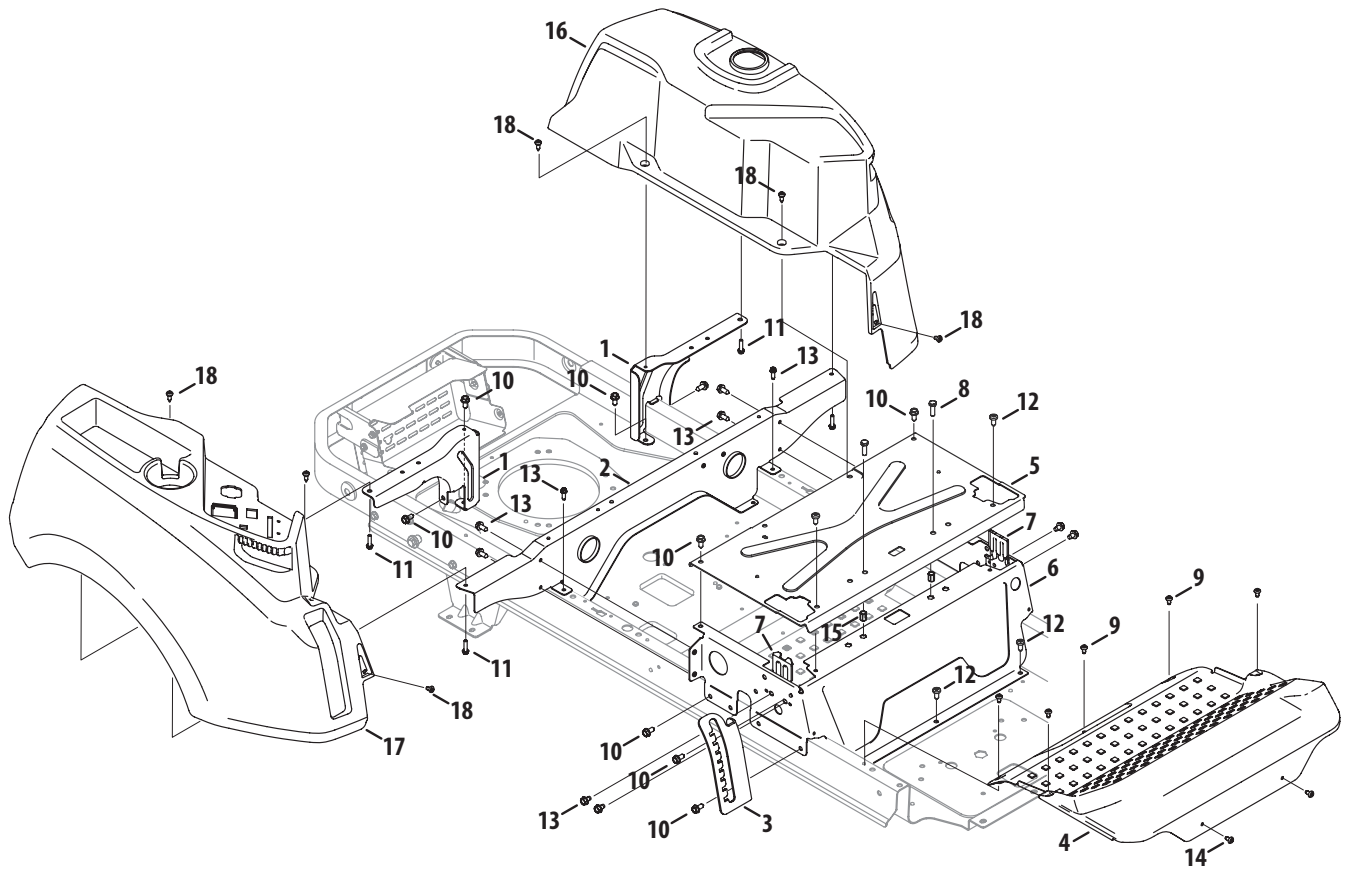

Operator's Platform

Ref.	Part Number	Description
1	703-08720A	Rear Tank Bracket
2	703-09332A	Rear Seatbox Brace
3	703-08762C	Height Index Bracket
4	703-08902A	Floor Board
	603-05094	Floor Board, Fab
5	703-09045B	Seatbox Plate
6	703-09320	Seat Frame
7	703-09211A	Lapbar Brace Bracket
8	710-0376	Hex Cap Screw, 5/16-18 x 1.00
9	710-04483	Self Tapping Screw, 1/4-20 x .50

Ref.	Part Number	Description
10	710-04484	Hex Washer Screw, 5/16-18 x .750
11	710-05109	Hex Washer Screw, 5/16-14 x 1.00
12	710-05424	Self Tapping Screw, 5/16-18 x .750
13	710-0607	Hex Washer Screw, 5/16-18 x .50
14	710-1611B	Screw, Self-Tapping, 5/16-18, 0.750
15	728-05012	Nut, 5/16-18
16	931-08687A	LH Console
17	931-08771A	RH Console
18	738-04549A	Shoulder Screw, 1/4-20