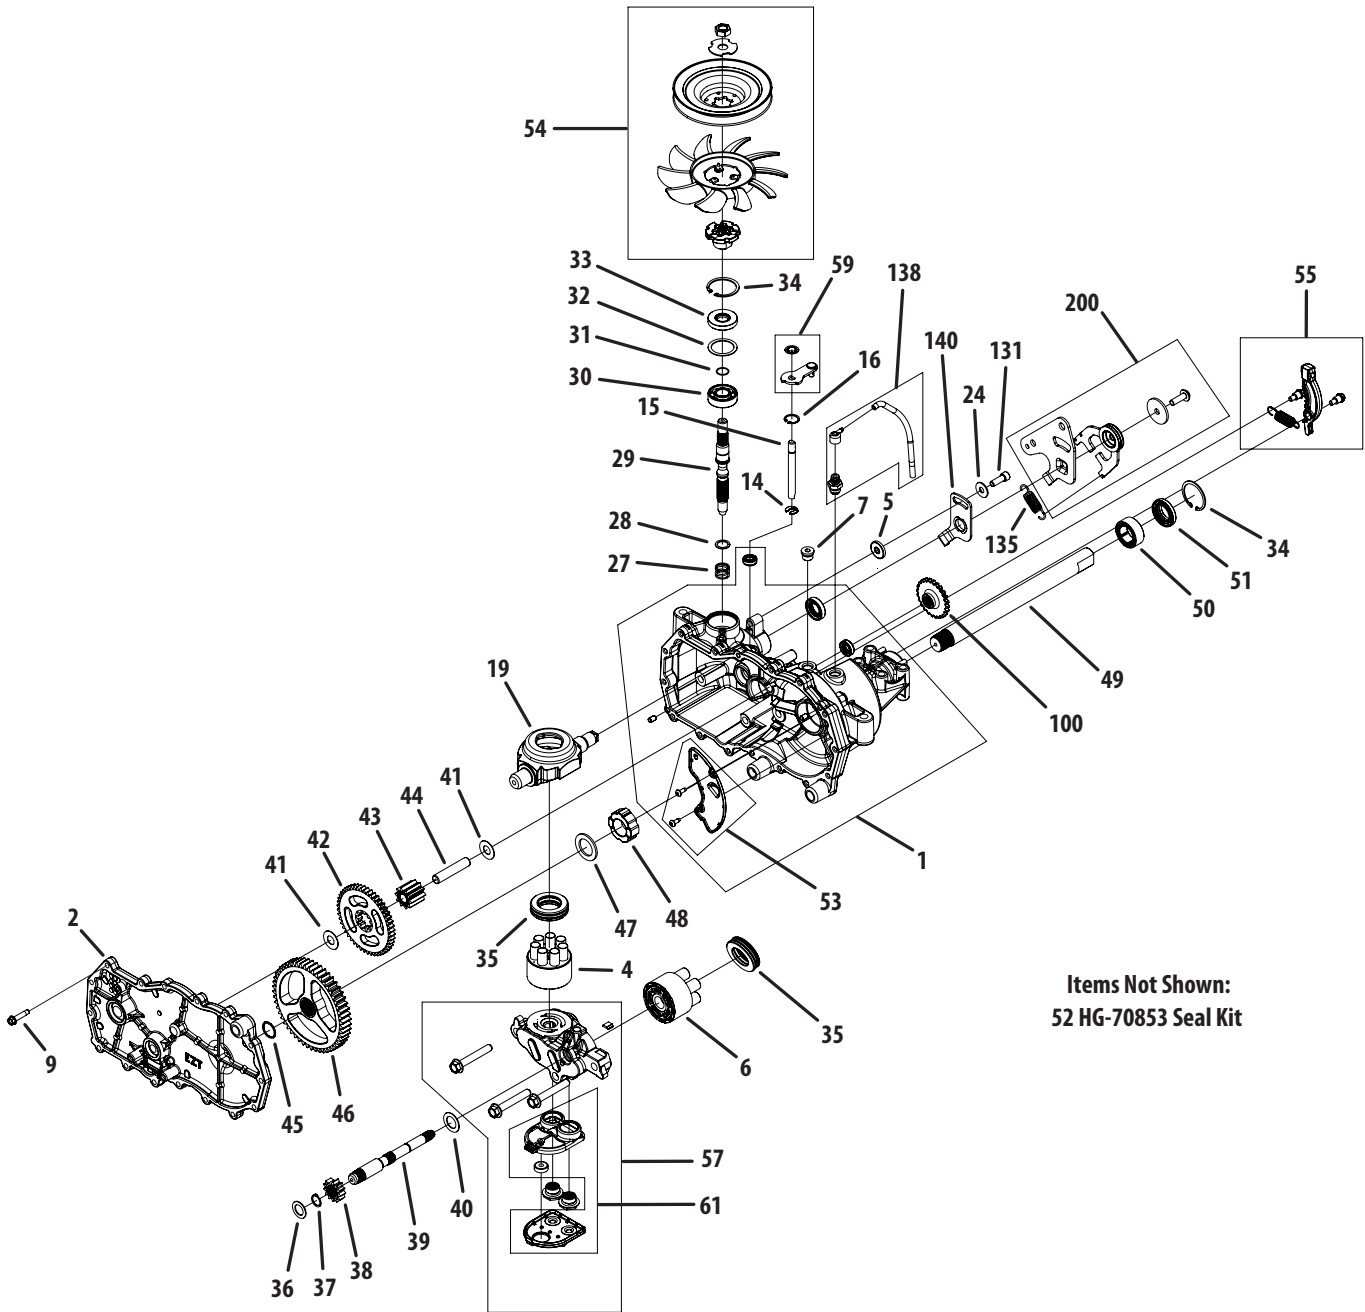

RH Transmission 618-05129A

Items Not Shown:
52 HG-70853 Seal Kit

RH Transmission 618-05129A

Ref.	Part Number	Description
1	HG-71098	Kit, Housing, Main, RH
2	HG-70983R	Kit, Housing, Side, RH
4	HG-70723	Kit, Block, 7 Piston
5	HG-52527	Spacer, .320 x 1.005 x .150
6	HG-70331	Kit, Block, 10cc Cylinder
7	HG-9005110-5600	Plug, 9/16-18
9	HG-53246	Screw, Hex Washer
14	HG-51628	Ring, Retaining .375 External
15	HG-51625	Rod, Bypass
16	HG-51627	Ring, Ret .375 External
19	HG-51048	Trunnion, Swashplate
24	736-0371	Washer, .34 x .88 x .06
27	HG-2003014	Spring, Block
28	HG-2003017	Washer, .59 x .79 x .04
29	HG-51062	Shaft, Input
30	HG-50315	Ball Bearing 17 x 40 x 12
31	HG-2000022	Ring, Reatining
32	HG-50951	Washer, 1.23 x 1.57 x .04
33	HG-51161	Seal, Lip 17 x 40 x 7
34	HG-50329	Ring Retaining Internal
35	HG-50551P	Thrust Bearing, 30 x 52 x 13
36	HG-44371	Washer, .63 x 1.00 x .05
37	HG-44145	Ring, Reatining, Motor Shaft
38	HG-51130	Gear, 13T Pinion
39	HG-51845	Shaft, Motor

Ref.	Part Number	Description
40	HG-51069	Washer, .71 x 1.16 x .04
41	HG-50132	Washer
42	HG-51129	Gear, 10T/48T
43	HG-51043	Gear, 10T Jackshaft
44	HG-51083	Pin, Jackshaft
45	HG-52531	Ring, Spiral Retaining-87
46	HG-52541	Gear, Bull 52T
47	HG-52532	Washer, 1.018 x 1.571 x .105
48	HG-52542	Buahing, Sleeve (Inboard)
49	HG-52545	Shaft, Axle, 1.00 x 11.70 DD
50	HG-51517	Bushing, 1.003 x 1.571 x .625
51	HG-51518	Seal, Lip, TC4, 1.00 x 1.577 x .27
52	HG-70853	Kit, Seals & Rings
53	HG-70868R	Kit, Expansion Plate RH
54	HG-72135	Kit, Fan & Pulley
55	HG-71356	Kit, Brake Arm
57	HG-71530	Kit, Center Section RH
59	HG-71357	Kit, Bypass Arm
61	HG-71497	Kit, Filter
100	HG-51635	Disc, Cog Brake
131	HG-71341	Socket Cap Screw, 5/16-24 x 7/8
135	732-04448	Spring, Extension
138	HG-71510	Kit, Breather
140	HG-51945	Arm, Neutral Right
200	HG-71588	Kit, RTN Bidirectional