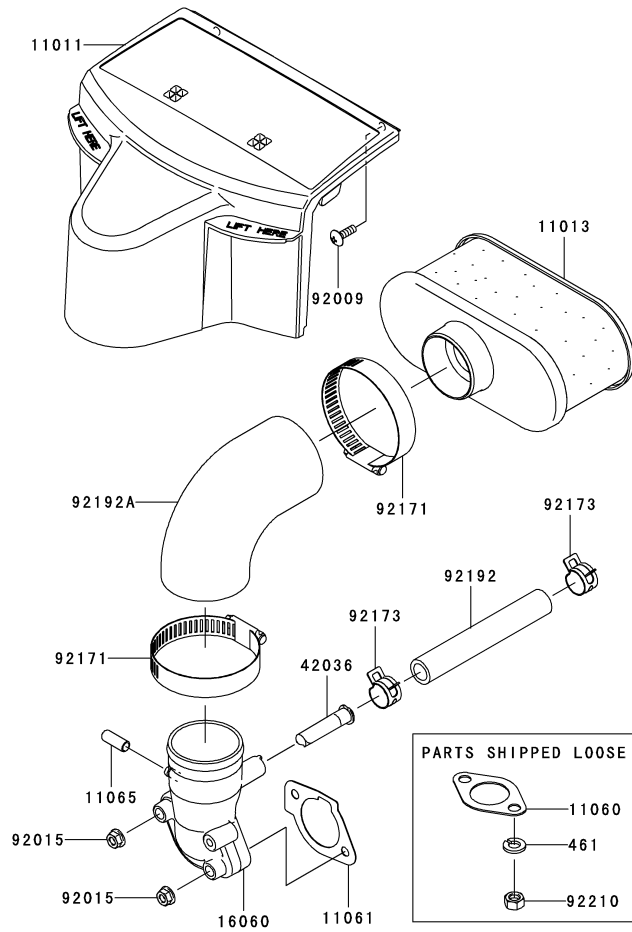

Kawasaki FR691V-AS05 Air Filter/Muffler

E0190-B094A

Ref.	Part Number	Description
11011	KM-11011-7065	Air Filter Case
11013	KM-99999-0384	Air Filter Element
11060	KM-11060-7016	Muffler Gasket
11061	KM-11061-7086	Carburetor/Pipe Intake Gasket
11065	KM-11065-7037	Cap
16060	KM-16060-7038	Intake Pipe
42036	KM-42036-7017	Breather Sleeve
92009	KM-92009-2303	Screw
92015	KM-92015-1367	Nut
92171	KM-92173-1001	Clamp
92173	KM-92173-7003	Clamp
92192	KM-92192-7146	Tube, 12.6 X 18.6 X 118
92192A	KM-99999-7082	Air Filter Tube
92210	KM-92210-7027	Nut, M8
461	KM-461DA0800	Spring Washer, 8mm