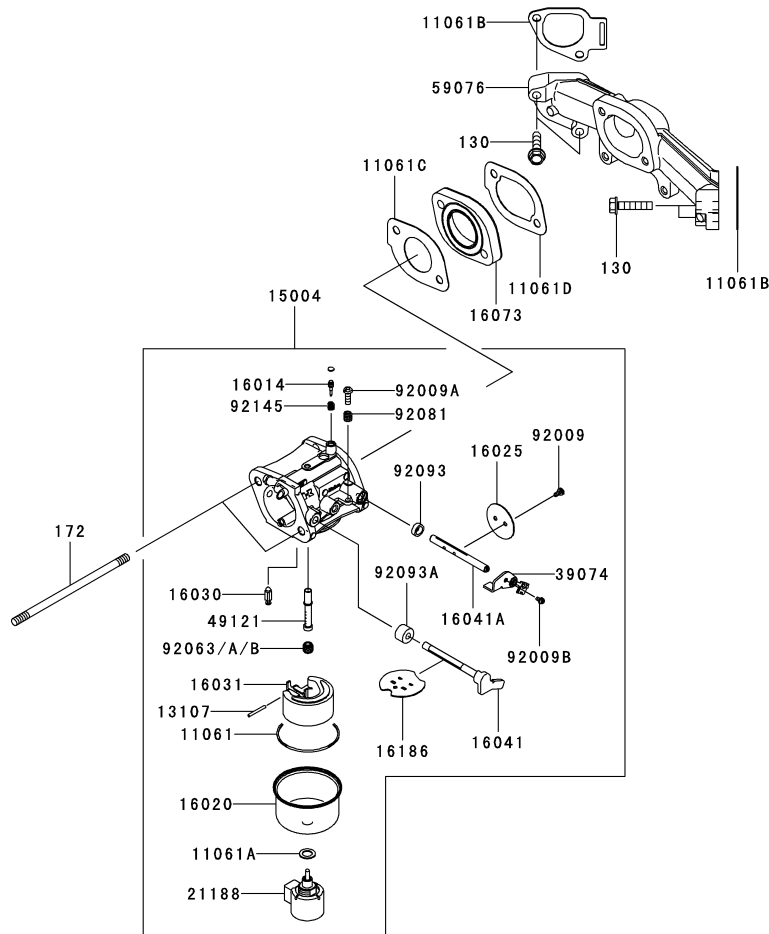

Kawasaki FR691V-AS05 Carburetor

E0180-A778A

Ref.	Part Number	Description
11061	KM-11061-7009	Chamber Gasket
11061A	KM-11061-7010	Screw Gasket
11061B	KM-11061-7093	Manifold Gasket
11061C	KM-11061-7087	Insulator Gasket
11061D	KM-11061-7088	Insulator/Manifold Gasket
13107	KM-13107-7018	Shaft
15004	KM-15004-0829	Carburetor Assembly
16014	KM-16014-7010	Pilot Air Screw
16020	KM-16020-7003	Float Chamber
16025	KM-16025-7017	Throttle Valve
16030	KM-16030-7003	Float Valve
16031	KM-16031-7002	Float
16041	KM-16041-0007	Choke Carburetor Shaft
16041A	KM-16041-7051	Throttle Carburetor Shaft
16073	KM-16073-7013	Insulator
16186	KM-16186-7006	Choke Valve Assembly

Ref.	Part Number	Description
21188	KM-21188-7002	Solenoid
39074	KM-39074-7001	Throttle Lever Assembly
49121	KM-49121-7018	Main Nozzle
59076	KM-59076-7019	Intake Manifold
92009	KM-92009-2083	Screw
92009A	KM-92009-2349	Screw
92009B	KM-92009-2402	Screw
92063	KM-92063-7141	Main Jet, #122
92063A	KM-92063-7142	Main Jet, #124
92063B	KM-92063-7149	Main Jet, #120
92081	KM-92081-2234	Spring
92093	KM-92093-2100	Seal
92093A	KM-92093-7003	Seal
92145	KM-92145-2122	Spring
130	KM-130AA0630	Flanged Bolt, 6 X 30
172	KM-172BA06115	Stud Bolt, 6 X 115