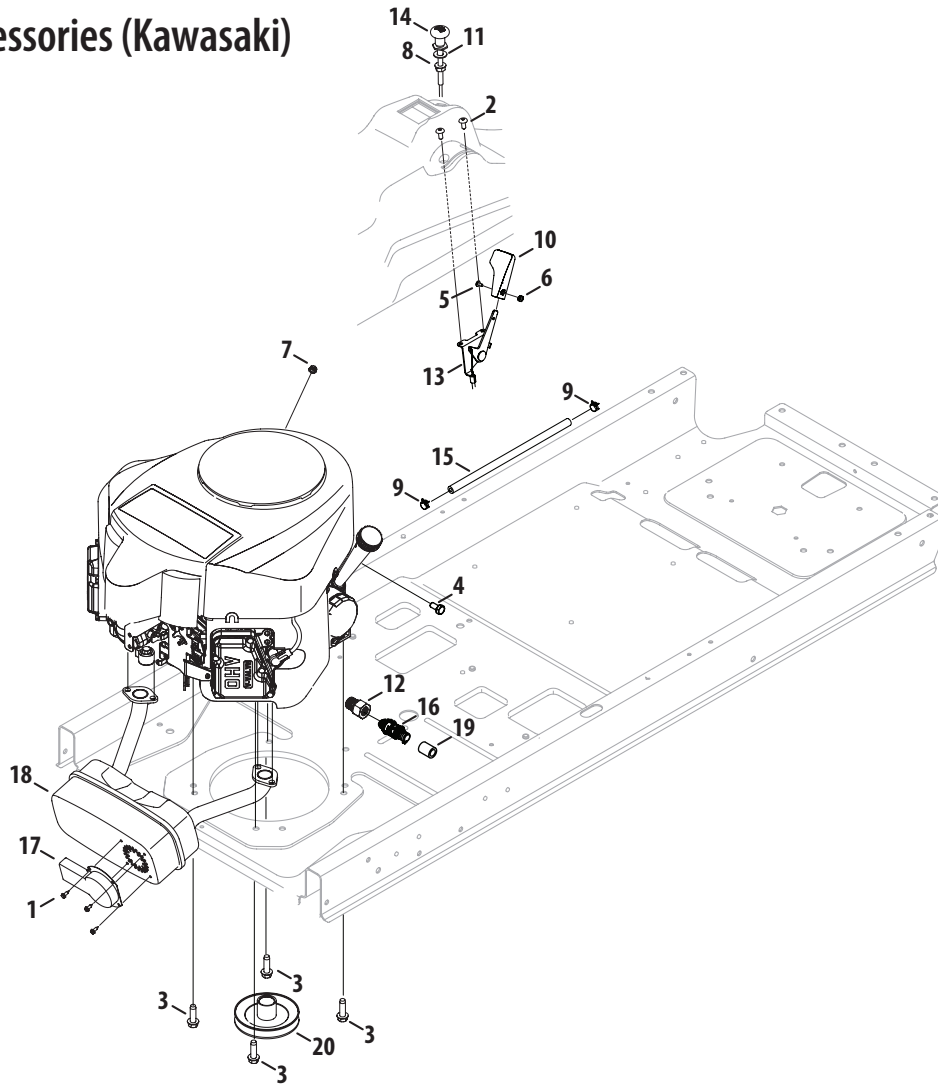

Engine Accessories (Kawasaki)

Ref.	Part Number	Description
1	710-0227	Hex Washer Screw, #8-18 x .500
2	710-05070	Screw, 1/4-20 x .50
3	710-1315	Tap Screw, 3/8-16 x 1.25
4	710-1376	Hex Screw, M8-1.25 x 16
5	710-3217	Screw, #8-32 x .375
6	712-0142	Hex Nut, #8-32
7	712-04064	Flange Lock Nut, 1/4-20
8	912-3005	Flange Lock Nut, 3/8-16
9	726-0205	Hose Clamp, .490 Dia.
10	731-09637	Throttle Control Knob

Ref.	Part Number	Description
11	936-0300	Flat Washer, .406 x .875 x .059
12	737-04138	Oil Drain
13	946-05131	Throttle Cable
14	946-1085A	Choke Cable
15	751-10349-28	Fuel Hose, 1/4
16	951-10517A	Oil Drain
17	751-11053A	Deflector, Muffler, Long
18	751-11471A	Muffler, Kawasaki Twin
19	751-3141-14	Oil Drain Hose
20	756-04494	Engine Pulley