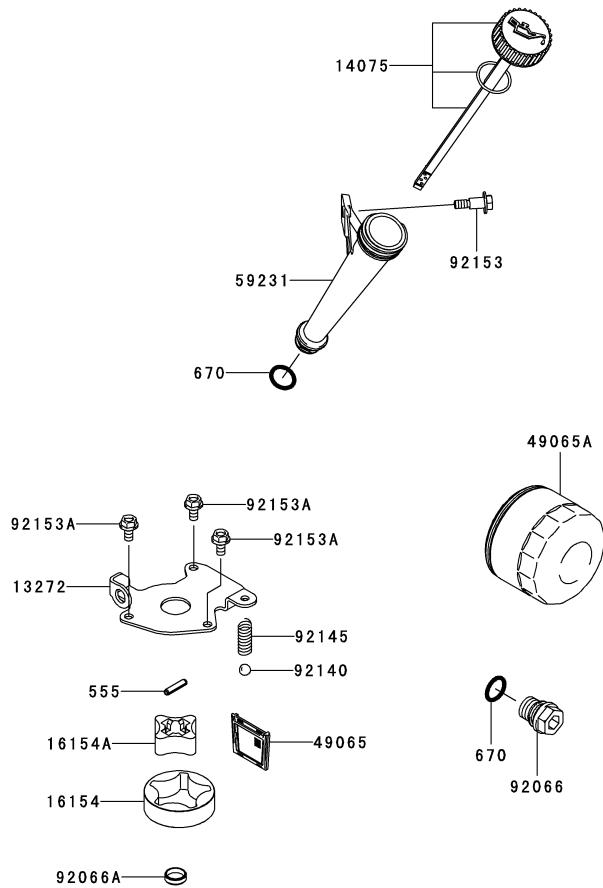

Kawasaki FR691V-AS05 Lubrication Equipment

E0140-A447A

Ref.	Part Number	Description
13272	KM-13272-7011	Rotor Plate
14075	KM-14075-7013	Oil Gauge Cap Assembly
16154	KM-16154-7010	Outer Pump Rotor
16154A	KM-16154-7011	Inner Pump Rotor
49065	KM-49065-7006	Oil Filter
49065A	KM-49065-7007	Oil Filter
59231	KM-59231-0712	Filler
92066	KM-92066-7003	Plug
92066A	KM-92066-7028	Plug
92140	KM-92140-7003	Ball
92145	KM-92145-7002	Spring
92153	KM-92153-7008	Bolt
92153A	KM-92153-7043	Bolt, 6 X 12
555	KM-555A0420	Spring Pin, 4 X 20
670	KM-670D2016	O-Ring, 16mm