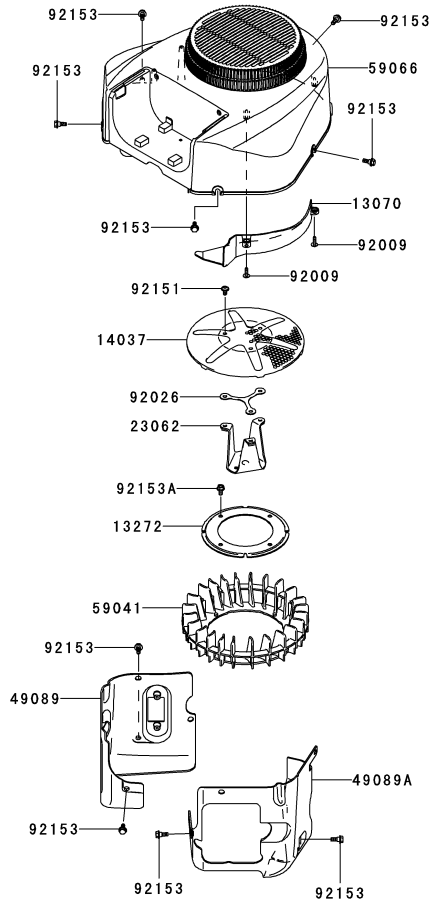

Kawasaki FR691V-AS05 Cooling Equipment

E0150-A873A

Ref.	Part Number	Description
13070	KM-13070-7019	Cooling Air Guide
13272	KM-13272-7006	Fan Plate
14037	KM-14037-70089H	Screen
23062	KM-23062-7005	Complete Bracket
49089	KM-49089-7079	Engine Shroud
49089A	KM-49089-7080	Engine Shroud
59041	KM-59041-7014	Fan
59066	KM-59066-7063	Fan Housing
92009	KM-92009-2303	Screw
92026	KM-92026-7007	Spacer
92151	KM-92151-7012	Bolt, 6 X 12
92153	KM-92153-7007	Bolt
92153A	KM-92153-7043	Bolt, 6 X 12