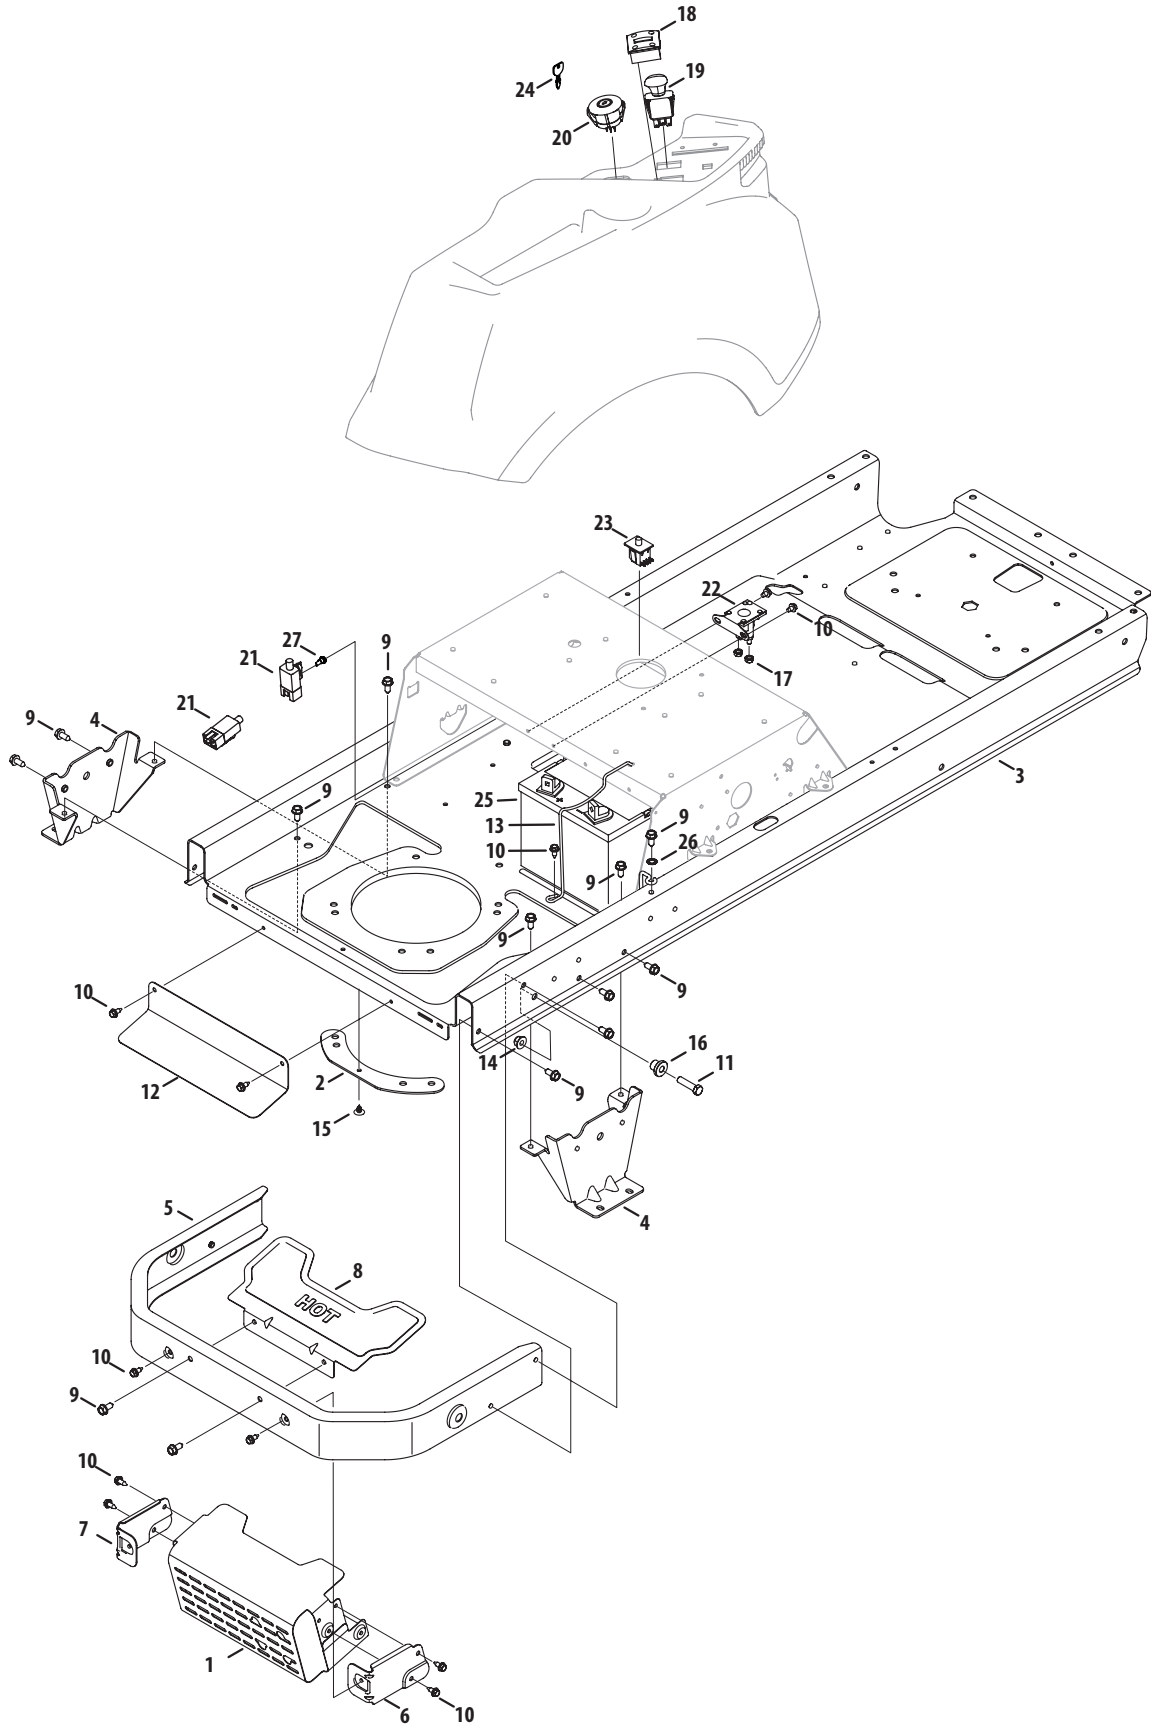

Frame & Electrical

Ref	Part Number	Description
1	683-04549	Muffler Shield Assembly
2	703-05383B	Retainer Plate
3	603-05025	Frame Assembly
4	703-08555	Transmission Mounting Bracket
5	703-08558A	Rear Bumper
6	703-08671A	Muffler Mounting Shield Bracket, RH
7	703-08695	Muffler Mounting Shield Bracket, LH
8	703-09083	Muffler Shield
9	710-04484	Hex Washer Screw, 5/16-18 x .750
10	710-1652	Hex Washer Screw, 1/4-20 x .625
11	710-3005	Hex Screw, 3/8-16 x 1.25
12	703-09195	Lower Heat Shield
13	747-05685	Battery Rod
14	712-04065	Flange Lock Nut, 3/8-16
15	726-04072A	Clip, .250 Dia. x .500 LG
16	738-04058	Shoulder Spacer, .38 x 1.0 x .70
17	712-04064	Flange Lock Nut, 1/4-20
18	925-06154	Hour Meter/Service Minder
19	925-3233	Electric PTO Switch
20	925-04228	Key Switch
21	725-04363	Interlock Switch
22	725-06153	Solenoid
23	925-05013	Seat Switch
24	625-05000	Key, Assembly
25	925-1707D	Battery
26	736-0607	Lock Washer, 5/16
27	738-04237A	Shoulder Screw, #10-32 x .500
—	925-06000A	Harness Assembly