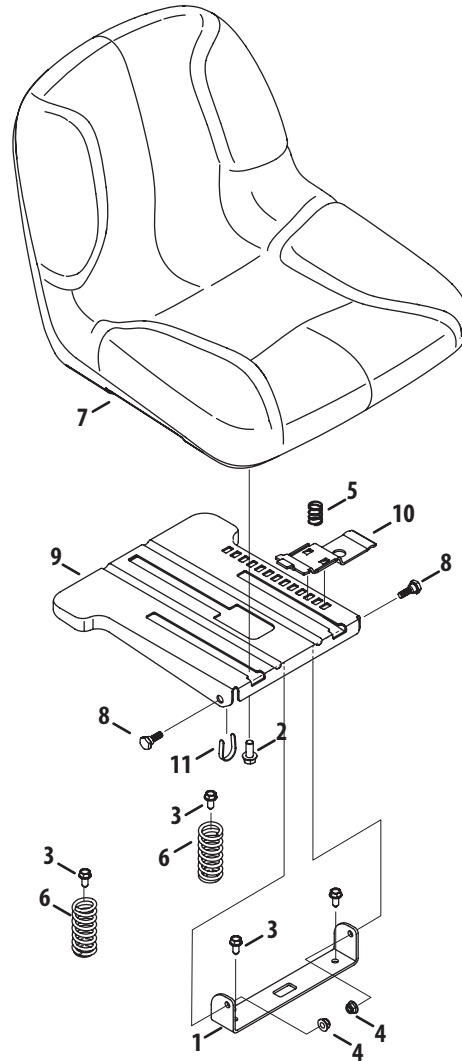

Ref.	Part Number	Description
1	703-08734	Seat Bracket
2	710-04482A	Hex Flange Bolt, 3/8-16 x .875
3	710-04484	Hex Washer Screw, 5/16-18 x .750
4	712-04063	Flange Lock Nut, 5/16-18
5	732-04563	Compression Spring, .68 x 1.065 x .055
6	732-04849	Compression Spring, 1.50 x 3.90 x .200
7	757-04131	Seat
8	938-0296	Shoulder Screw, 5/16-18 x .437 x .268
9	783-06049	Seat Mount Bracket
10	783-06050	Seat Adjustment Lever
11	783-06448	Clip