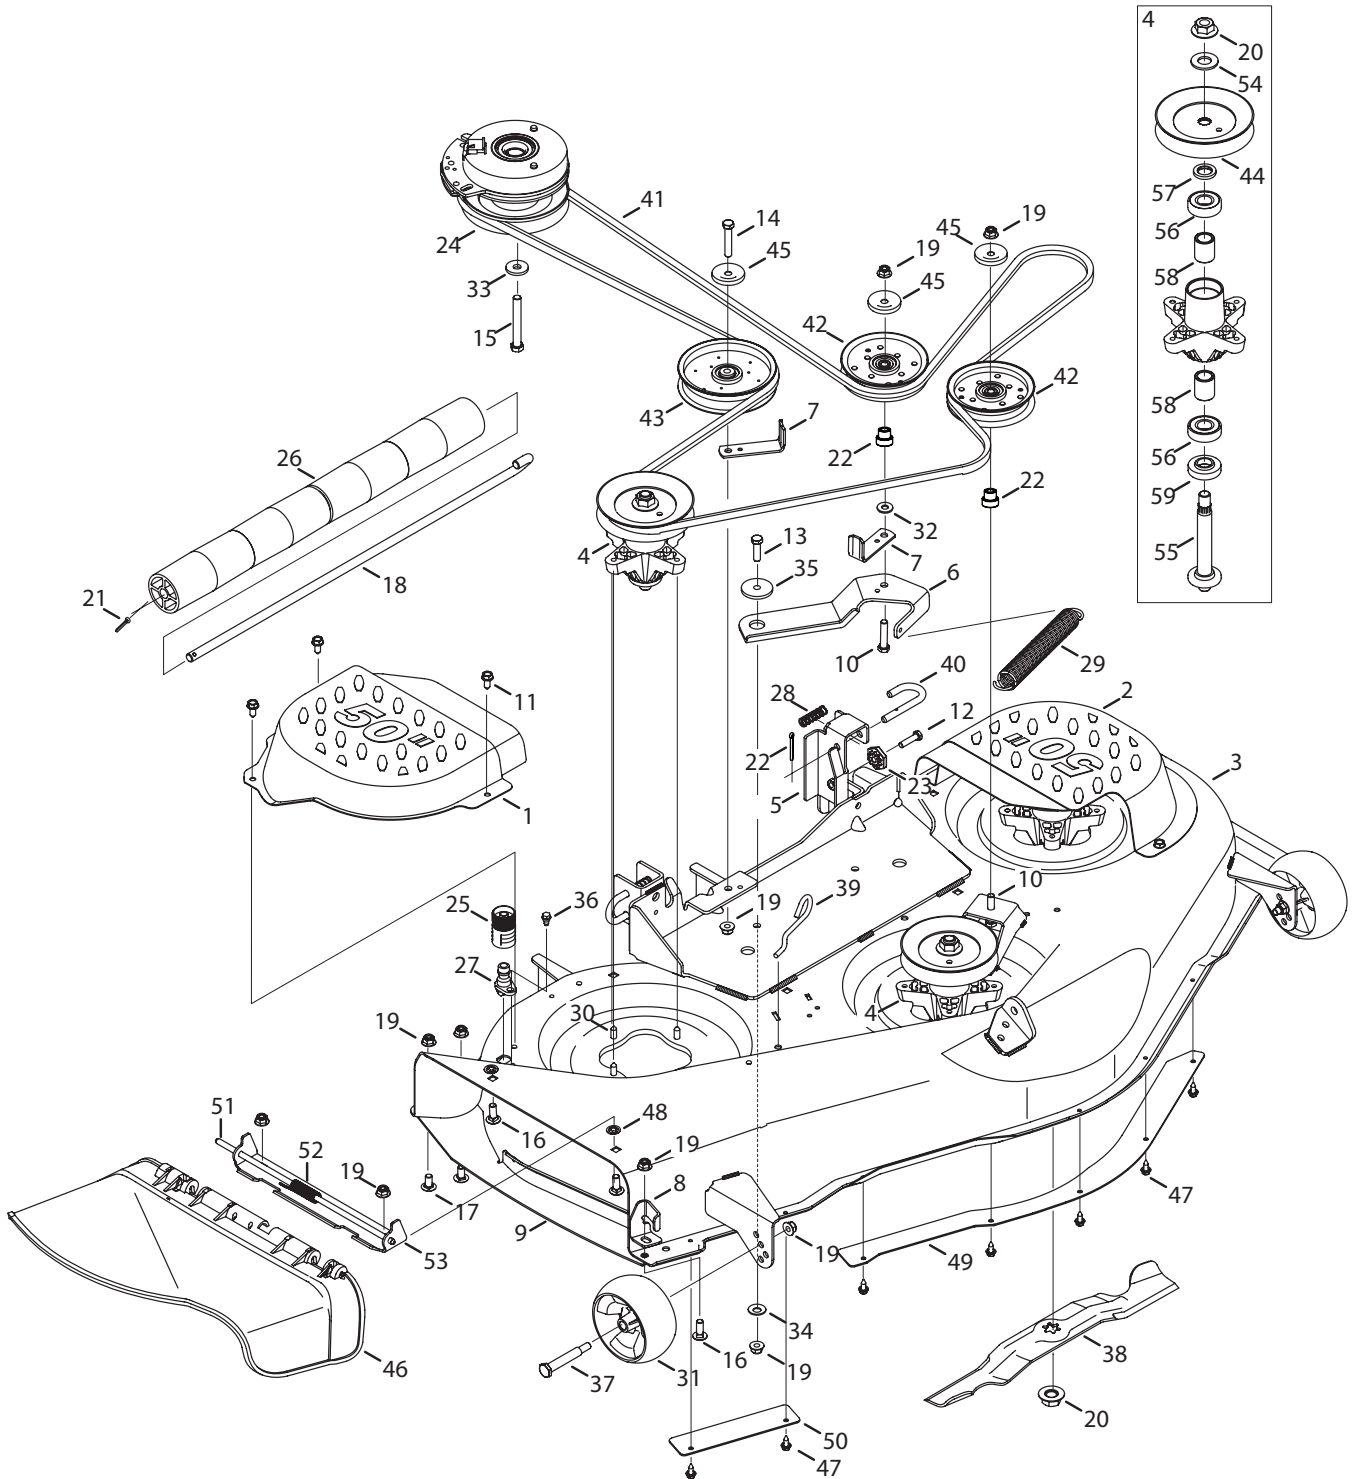

50" Deck

Ref.	Part Number	Description
1	603-04947	Belt Cover, RH
2	603-04948	Belt Cover, LH
3	903-05121	50" Deck Assembly
4	918-04125B	Spindle Assembly
5	683-05124	Deck Lift Bracket
6	703-05825C	Idler Arm
7	703-09583	Bracket Belt Guard
8	703-3279	Stop Bracket
9	703-3511B	Finger Guard
10	710-0347	Hex Cap Screw, 3/8-16 x 1.75
11	710-04484	Hex Washer Screw, 5/16-18 x .750
12	710-0573	Hex Cap Screw, 5/16-18 x 1.25
13	710-3005	Hex Cap Screw, 3/8-16 x 1.25
14	710-3144	Hex Cap Screw, 3/8-16 x 2.00
15	710-3157A	Screw, 7/16-20 x 3.25
16	710-3168	Carriage Screw, 3/8-16 x 1.00
17	710-3178	Carriage Screw, 3/8-16 x .75
18	711-06092	J-Hook
19	712-04065	Flange Lock Nut, 3/8-16
20	712-0417A	Hex Flange Nut, 5/16-18
21	714-0162	Cotter Pin, 5.32 x 1.25
22	748-05029	Shoulder Spacer
23	917-04074	Deck Adjustment Gear
24	917-05122A	Electric PTO Clutch
25	921-04041	Water Nozzle Adapter
26	731-05679A	Front Roller
27	731-07487	Deck Wash Nozzle
28	932-3127	Compression Spring, .66 x 1.9
29	732-04927	Extension Spring, 1.25 OD x 1.751
30	710-1260A	Hex Washer Screw, 5/16-18 x .750

Ref.	Part Number	Description
31	734-04155	Deck Ball Wheel, 5.0
32	736-0262	Flat Washer, .385 x .870 x .092
33	736-0322	Flat Washer, .450 x 1.25 x .164
34	736-0407	Bell Washer, .45 x 1.0 x .062
35	738-04162C	Shoulder Spacer, .884 x .190
36	738-04278	Shoulder Screw, .500 x 1/4-20
37	938-3056	Shoulder Screw, .5 x 2.5 x 3/8-16
38	942-04053C	Blade, 2 in 1, 17.9
39	747-05608	Deck Spring Rod
40	747-06292	Deck Hanger Rod
41	954-05008	V-Belt
42	756-05042	Idler Pulley, 4.25 Dia
43	756-04511B	Idler Pulley, 5.00 Dia.
44	756-04216	V-Type Pulley, 5.39
45	783-08389	Pulley Cap
46	631-05162	Discharge Chute Assembly
47	710-1652	Hex Washer Screw, 1/4-20 x .625
48	712-0229	Push Nut, 3/8
49	783-04414A	Center Skirt
50	783-04415	RH Skirt
51	711-04565	Hinge Pin
52	732-04372	Torsion Spring
53	703-09623	Chute Bracket
54	736-0315	Flat Washer, .76 x 1.50 x .12
55	738-1010A	Spindle Shaft, 5.75
56	941-0919A	Ball Bearing
57	748-0160A	Spacer, .79 x 1.25 x .175
58	750-1000	Spacer, .80 x 1.10 x 1.32
59	750-1349A	Spacer, .79 x 1.82 x .55