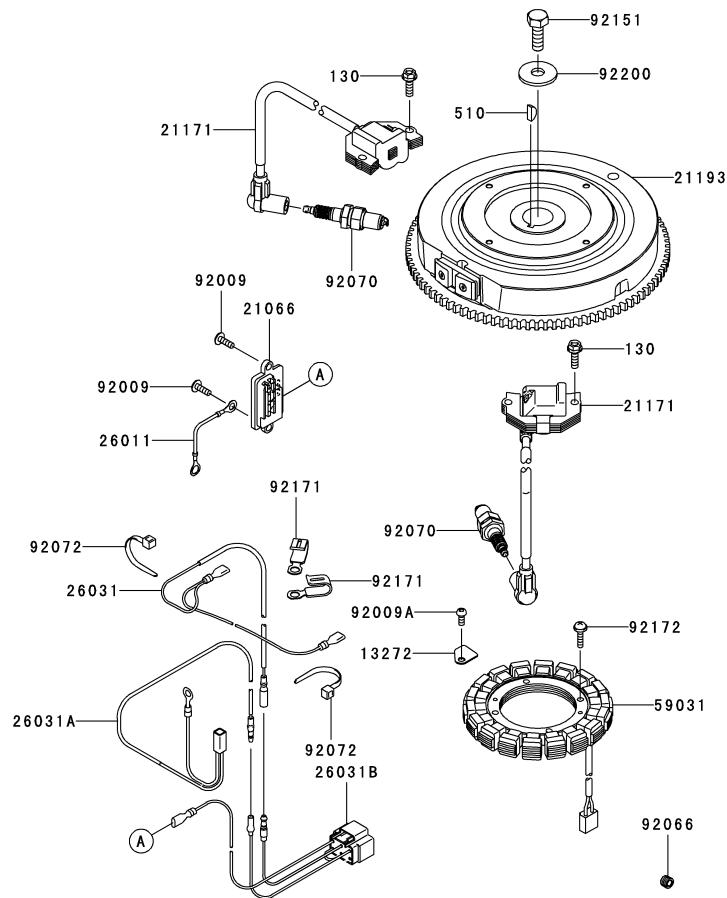

Kawasaki FR691V-AS05 Electric Equipment

E0160-B284A

Ref.	Part Number	Description
13272	KM-13272-7012	Plate
21066	KM-21066-7017	Voltage Regulator
21171	KM-21171-0711	Ignition Coil Assembly
21193	KM-21193-7038	Flywheel Assembly
26011	KM-26011-7025	Lead Wire, L = 95
26031	KM-26031-7040	Harness
26031A	KM-26031-7041	Harness
26031B	KM-26031-1625	Harness
59031	KM-59031-7017	Charging Coil
92009	KM-92009-2303	Screw

Ref.	Part Number	Description
92009A	KM-92009-2308	Screw
92066	KM-92066-7026	Plug
92070	759-3339	Spark Plug
92072	KM-92072-7003	Band
92151	KM-92154-7003	Bolt, 12 X 30
92171	KM-92171-7008	Clamp
92172	KM-92172-7018	Screw, 5 X 20
92200	KM-92200-7002	Washer
130	KM-130AA0620	Flanged Bolt, 6 X 20
510	KM-510A5100	Woodruff Key