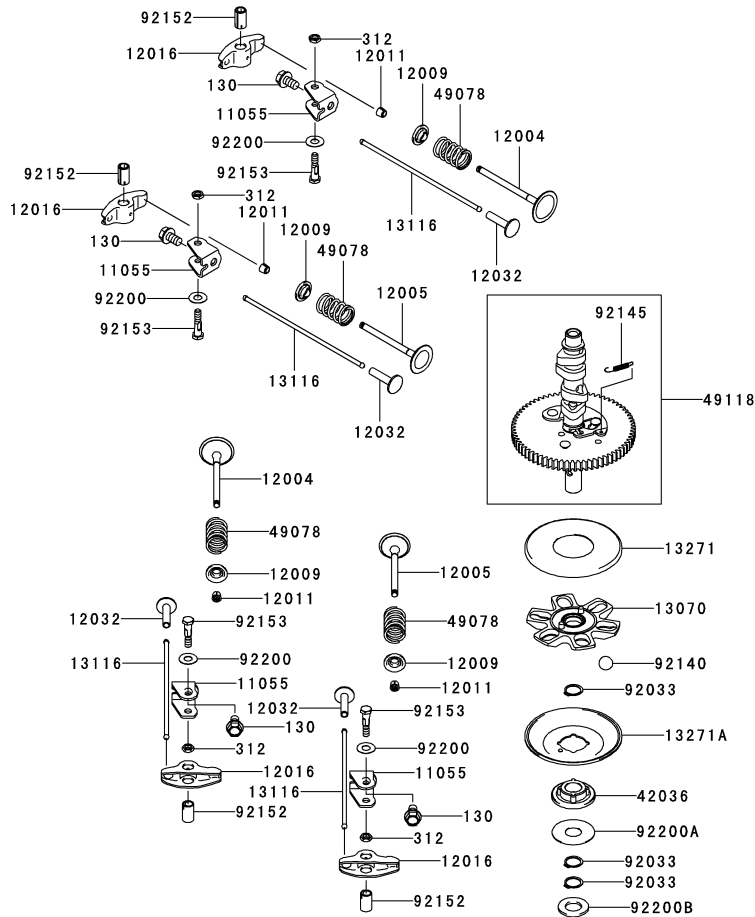

Kawasaki FR691V-AS05 Valve/Camshaft

E0130-A176A

Ref.	Part Number	Description
11055	KM-11055-7009	Bracket
12004	KM-12004-0705	Intake Valve
12005	KM-12005-0720	Exhaust Valve
12009	KM-12009-7001	Valvespring Retainer
12011	KM-12011-2056	Collet
12016	KM-12016-2066	Rocker Arm
12032	KM-12032-7001	Tappet
13070	KM-13070-7017	Governor Guide
13116	KM-13116-7007	Push Rod
13271	KM-13271-7007	Plate
13271A	KM-13271-7021	Governor Plate
42036	KM-42036-7010	Sleeve

Ref.	Part Number	Description
49078	KM-49078-7002	Engine Valve Spring, IN
49118	KM-49118-7022	Complete Camshaft
92033	KM-92033-7001	Snap Ring
92140	KM-92140-7005	Ball
92145	KM-92145-7001	Spring
92152	KM-92152-1689	Collar
92153	KM-92153-7100	Bolt, 6 X 29.5
92200	KM-92200-2151	Washer, 8.1 X 18 X 0.5
92200A	KM-92200-7009	Washer, 16 X 42 X 0.91
92200B	KM-92200-7048	Washer, 16.3 X 30 X 2.28
130	KM-130AA0814	Flanged Bolt, 8 X 14
312	KM-312AA0600	Hex Nut, 6mm