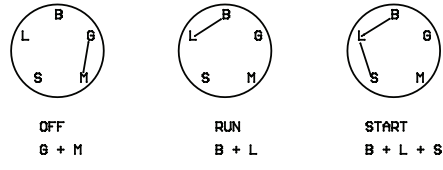

Ref.	Part Number	Description	Ref.	Part Number	Description
1	903-05144	54" Deck Assembly	25	738-04278	Shoulder Screw, .500 x 1/4-20
2	603-05152	Deck Lift Bracket	26	738-05081	Shoulder Spacer
3	918-06978	Spindle Assembly	27	938-3056	Shoulder Screw, .5 x 2.5 x 3/8-16
4	703-09637	Idler Arm	28	942-05056	Blade, 18.67
5	710-0347	Hex Cap Screw, 3/8-16 x 1.75	29	747-05608	Deck Spring Rod
6	710-0376	Hex Cap Screw, 5/16-18 x 1.00	30	747-06292	Deck Hanger Rod
7	710-04379A	Hex Cap Screw, 7/16-20 x 3.50	31	748-05029A	Shoulder Spacer
8	710-0573	Hex Cap Screw, 5/16-18 x 1.25	32	954-04329	V-Belt
9	710-1260A	Hex Washer Screw, 5/16-18 x .750	33	756-04511B	Idler Pulley, 5.00 Dia.
10	710-3130	Hex Cap Screw, 3/8-16 x 3.25	34	756-05042	Idler Pulley, 4.25 Dia
11	712-04063	Flange Lock Nut, 5/16-18	35	783-08027	Belt Guard Bracket
12	712-04065	Flange Lock Nut, 3/8-16	36	783-08389	Pulley Cap
13	712-0417A	Hex Flange Nut, 5/16-18	37	631-05168	Chute Assembly
14	714-0162	Cotter Pin, 5.32 x 1.25	38	710-05073	Screw, Sems, 1/4-20 x .50
15	917-04074	Deck Adjustment Gear	39	732-04659	Torsion Spring
16	717-05209	Electric PTO Clutch	40	747-06290	Hinge Pin
17	921-04041	Water Nozzle Adapter	41	783-08504	Chute Bracket
18	731-07487	Deck Wash Nozzle	42	738-1186A	Spindle Shaft, 6.11 Long
19	731-09968	Belt Cover, RH	43	941-0919A	Ball Bearing
20	731-09969	Belt Cover, LH	44	750-04936	Spacer, .792 x 1.060 x 1.860
21	732-04927	Extension Spring, 1.25 OD x 1.751	45	750-06152	Spacer, .792 x 1.060 x 1.782
22	932-3127	Compression Spring, .66 x 1.9	46	756-05038	Deck Pulley
23	734-04155	Deck Ball Wheel, 5.0	47	783-08435	Bearing Shield
24	736-0322	Flat Washer, .450 x 1.25 x .164			

Wiring Harness Schematic - 725-06000A