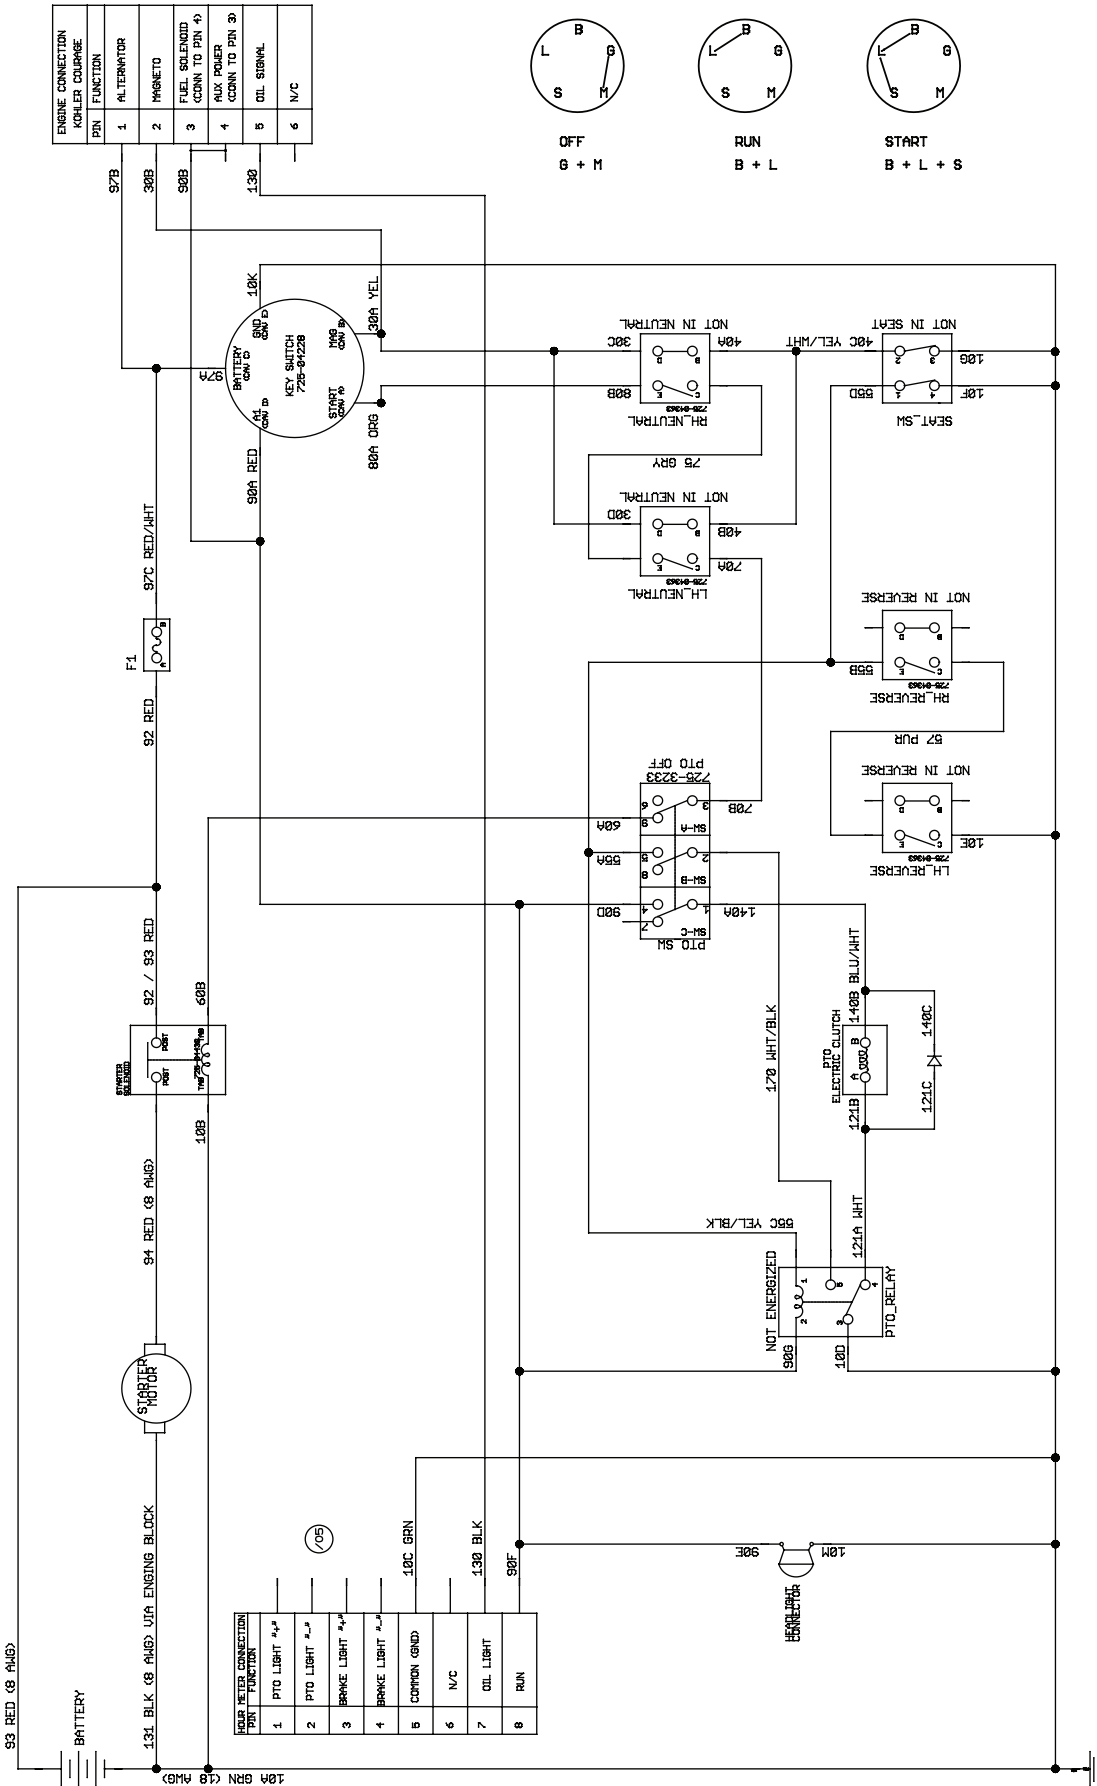

Ref.	Part Number	Description	Ref.	Part Number	Description
1	903-05144	54" Deck Assembly	25	738-04278	Shoulder Screw, .500 x 1/4-20
2	603-05152	Deck Lift Bracket	26	738-05081	Shoulder Spacer
3	918-06978	Spindle Assembly	27	938-3056	Shoulder Screw, .5 x 2.5 x 3/8-16
4	703-09637	Idler Arm	28	942-05056	Blade, 18.67
5	710-0347	Hex Cap Screw, 3/8-16 x 1.75	29	747-05608	Deck Spring Rod
6	710-0376	Hex Cap Screw, 5/16-18 x 1.00	30	747-06292	Deck Hanger Rod
7	710-04379A	Hex Cap Screw, 7/16-20 x 3.50	31	748-05029A	Shoulder Spacer
8	710-0573	Hex Cap Screw, 5/16-18 x 1.25	32	954-04329	V-Belt
9	710-1260A	Hex Washer Screw, 5/16-18 x .750	33	756-04511B	Idler Pulley, 5.00 Dia.
10	710-3130	Hex Cap Screw, 3/8-16 x 3.25	34	756-05042	Idler Pulley, 4.25 Dia
11	712-04063	Flange Lock Nut, 5/16-18	35	783-08027	Belt Guard Bracket
12	712-04065	Flange Lock Nut, 3/8-16	36	783-08389	Pulley Cap
13	712-0417A	Hex Flange Nut, 5/16-18	37	631-05168	Chute Assembly
14	714-0162	Cotter Pin, 5.32 x 1.25	38	710-05073	Screw, Sems, 1/4-20 x .50
15	917-04074	Deck Adjustment Gear	39	732-04659	Torsion Spring
16	717-05209	Electric PTO Clutch	40	747-06290	Hinge Pin
17	921-04041	Water Nozzle Adapter	41	783-08504	Chute Bracket
18	731-07487	Deck Wash Nozzle	42	738-1186A	Spindle Shaft, 6.11 Long
19	731-09968	Belt Cover, RH	43	941-0919A	Ball Bearing
20	731-09969	Belt Cover, LH	44	750-04936	Spacer, .792 x 1.060 x 1.860
21	732-04927	Extension Spring, 1.25 OD x 1.751	45	750-06152	Spacer, .792 x 1.060 x 1.782
22	932-3127	Compression Spring, .66 x 1.9	46	756-05038	Deck Pulley
23	734-04155	Deck Ball Wheel, 5.0	47	783-08435	Bearing Shield
24	736-0322	Flat Washer, .450 x 1.25 x .164			

Wiring Harness Schematic - 725-06000A