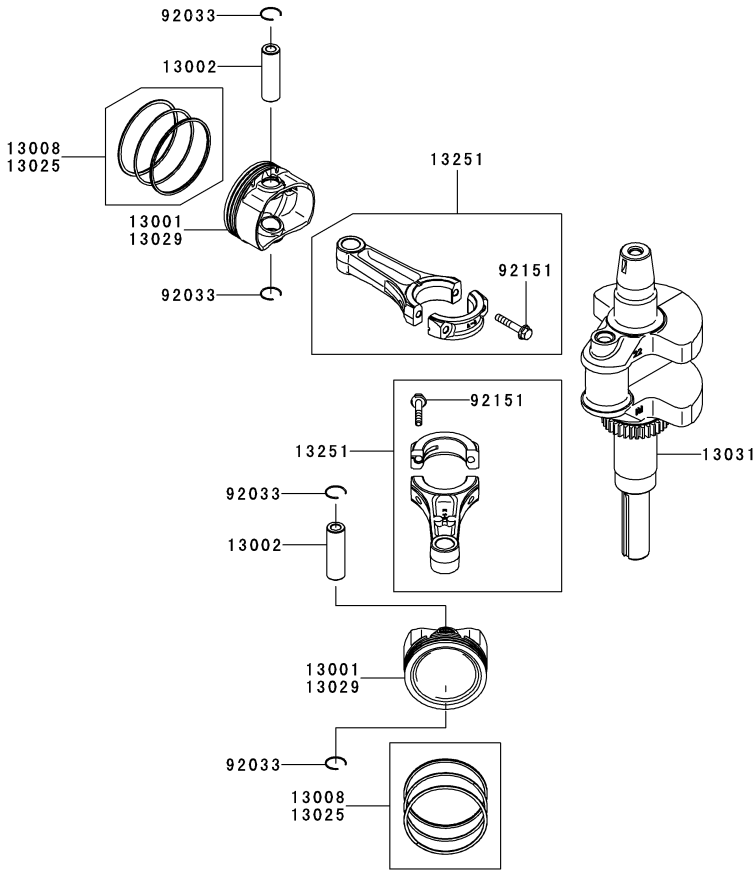

Kawasaki FR691V-AS05 Piston/Crankshaft

E0120-A398A

Ref.	Part Number	Description
13001	KM-13001-7027	Engine Piston
13002	KM-13002-7006	Piston Pin
13008	KM-13008-7005	Piston Ring Set
13025	KM-13025-7009	Piston Ring Set, L, 0.5
13029	KM-13029-7010	Engine Piston, L, 0.5
13031	KM-13031-0747	Complete Crankshaft
13251	KM-13251-7025	Connecting Rod Assembly
92033	KM-92033-7016	Snap Ring
92151	KM-92151-7017	Bolt, 6 X 35