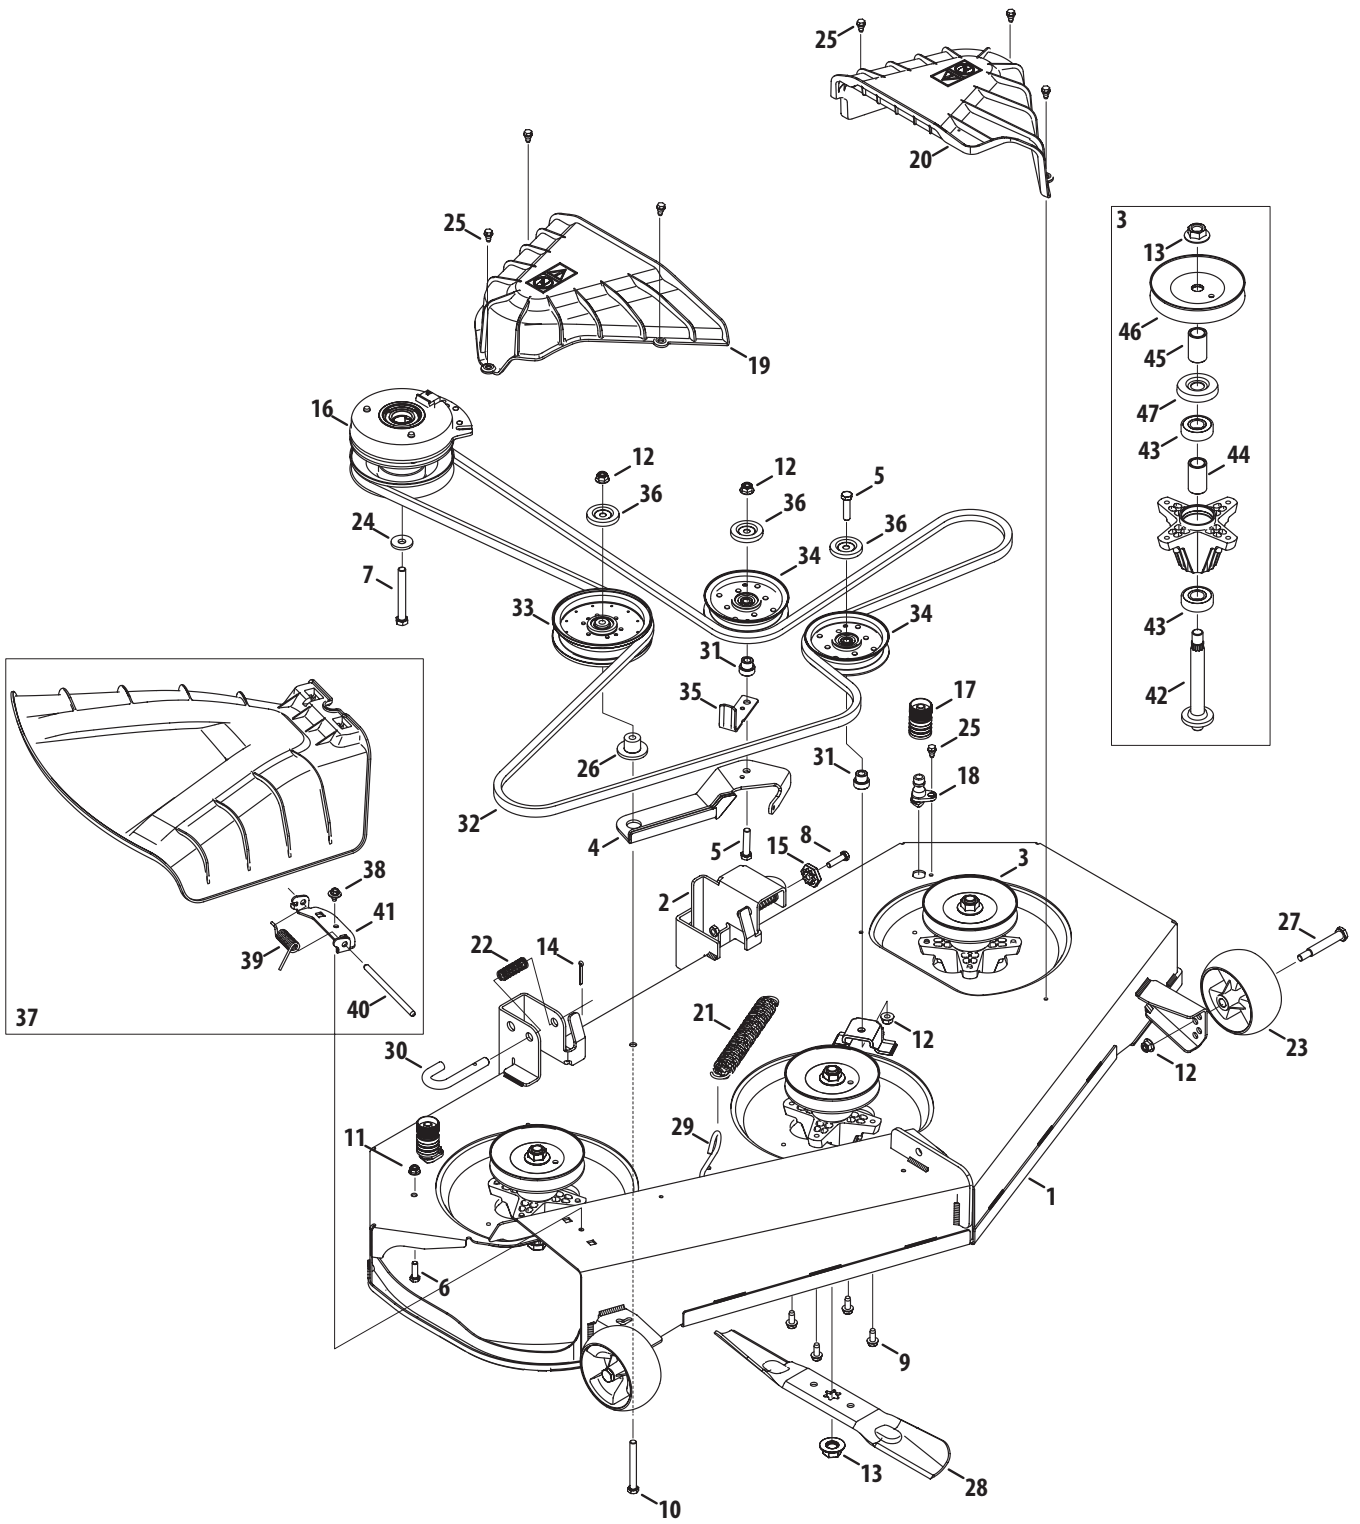

54" Deck

Ref.	Part Number	Description	Ref.	Part Number	Description
1	903-05144	54" Deck Assembly	25	738-04278	Shoulder Screw, .500 x 1/4-20
2	603-05152	Deck Lift Bracket	26	738-05081	Shoulder Spacer
3	918-06978	Spindle Assembly	27	938-3056	Shoulder Screw, .5 x 2.5 x 3/8-16
4	703-09637	Idler Arm	28	942-05056	Blade, 18.67
5	710-0347	Hex Cap Screw, 3/8-16 x 1.75	29	747-05608	Deck Spring Rod
6	710-0376	Hex Cap Screw, 5/16-18 x 1.00	30	747-06292	Deck Hanger Rod
7	710-04379A	Hex Cap Screw, 7/16-20 x 3.50	31	748-05029A	Shoulder Spacer
8	710-0573	Hex Cap Screw, 5/16-18 x 1.25	32	954-04329	V-Belt
9	710-1260A	Hex Washer Screw, 5/16-18 x .750	33	756-04511B	Idler Pulley, 5.00 Dia.
10	710-3130	Hex Cap Screw, 3/8-16 x 3.25	34	756-05042	Idler Pulley, 4.25 Dia
11	712-04063	Flange Lock Nut, 5/16-18	35	783-08027	Belt Guard Bracket
12	712-04065	Flange Lock Nut, 3/8-16	36	783-08389	Pulley Cap
13	712-0417A	Hex Flange Nut, 5/16-18	37	631-05168	Chute Assembly
14	714-0162	Cotter Pin, 5.32 x 1.25	38	710-05073	Screw, Sems, 1/4-20 x .50
15	917-04074	Deck Adjustment Gear	39	732-04659	Torsion Spring
16	717-05209	Electric PTO Clutch	40	747-06290	Hinge Pin
17	921-04041	Water Nozzle Adapter	41	783-08504	Chute Bracket
18	731-07487	Deck Wash Nozzle	42	738-1186A	Spindle Shaft, 6.11 Long
19	731-09968	Belt Cover, RH	43	941-0919A	Ball Bearing
20	731-09969	Belt Cover, LH	44	750-04936	Spacer, .792 x 1.060 x 1.860
21	732-04927	Extension Spring, 1.25 OD x 1.751	45	750-06152	Spacer, .792 x 1.060 x 1.782
22	932-3127	Compression Spring, .66 x 1.9	46	756-05038	Deck Pulley
23	734-04155	Deck Ball Wheel, 5.0	47	783-08435	Bearing Shield
24	736-0322	Flat Washer, .450 x 1.25 x .164