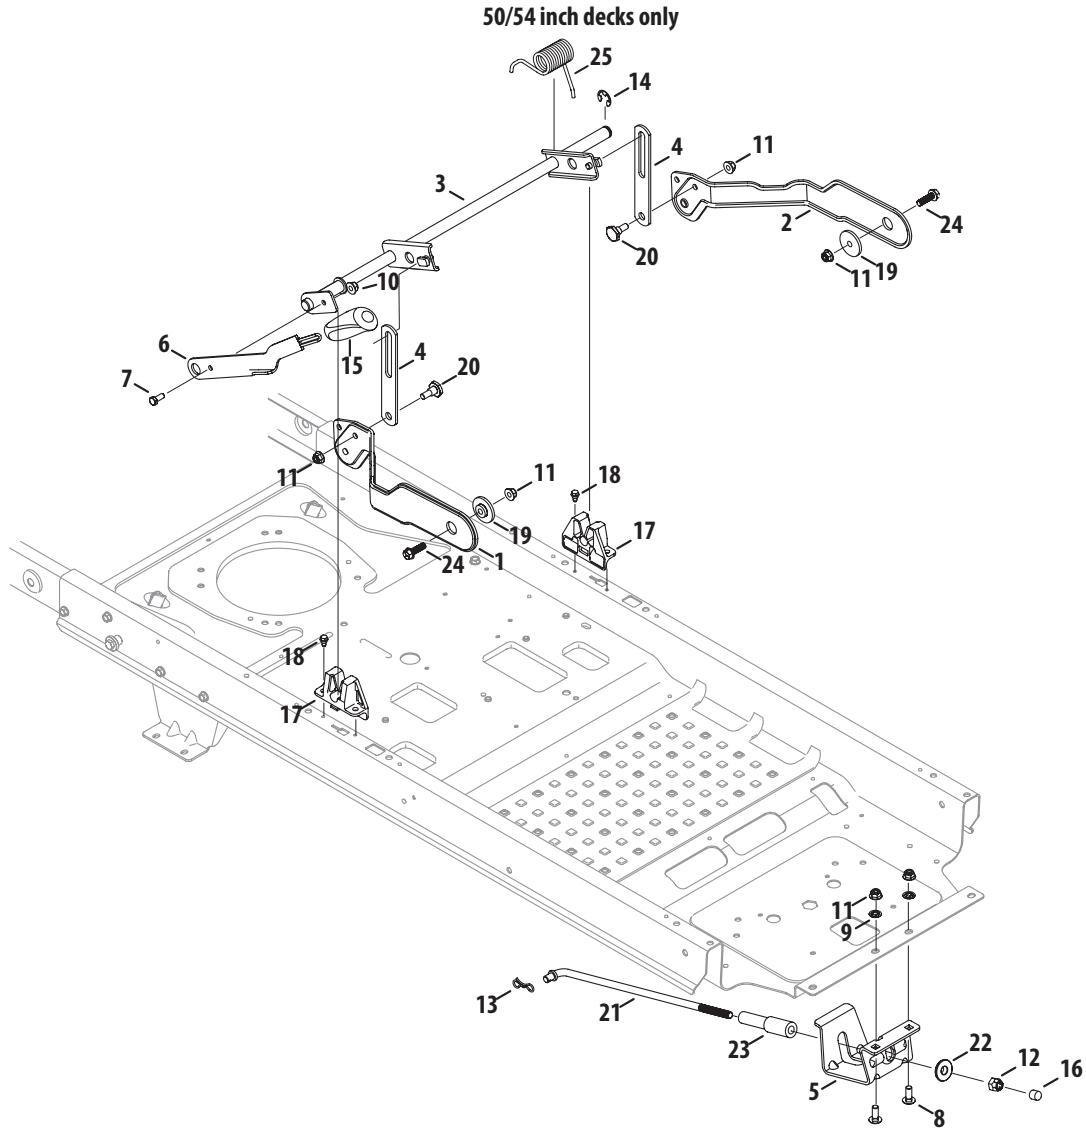

Record Product Information

To ease in ordering replacement parts, please locate the model plate on the equipment and record the information in the provided area to the right. You can locate the model plate by looking beneath the seat.

0637	Black
4021	Yellow (Cub Cadet)
0499	Beige (Cub Cadet)

0685	Blue (Cub Cadet)
0691	Black Jack (Cub Cadet Commercial)

Ref	Part Number	Description
1	603-05107A	Deck Lift Plate, RH
2	603-05108A	Deck Lift Plate, LH
3	603-05138	Deck Lift Shift Assembly
4	703-08591A	Lift Link Plate
5	703-08644	Rod Support Mounting Bracket
6	703-09621	Deck Lift Handle
7	710-3008	Hex Cap Screw, 5/16-18 x .75
8	710-3168	Carriage Bolt, 3/8-16 x 1.00
9	712-0229	Push Nut, 3/8
10	712-04063	Flange Lock Nut, 5/16-18
11	712-04065	Flange Lock Nut, 3/8-16
12	712-05046	Hex Nut, 1/2-13
13	714-04043	Bow-Tie Cotter Pin

Ref	Part Number	Description
14	916-0231	E-Type Ring, .750
15	720-04139B	Grip, .50 ID
16	726-05009	End Cap
17	731-08782	Deck Lift Bracket
18	738-04278	Shoulder Screw, .500 x 1/4-20
19	738-05029	Shoulder Spacer, .854 x .232
20	938-0507B	Shoulder Screw, .500 Dia. x .434
21	747-05552B	Deck Lift Rod
22	748-04069	Deck Lift pivot Cup
23	750-05658	Nylon Sleeve, .55 ID x 4.50 LG
24	710-04683A	Screw, 3/8-16 x 1.00
25	732-04947A†	Torsion Spring, 1.323 ID x 2.83 LG