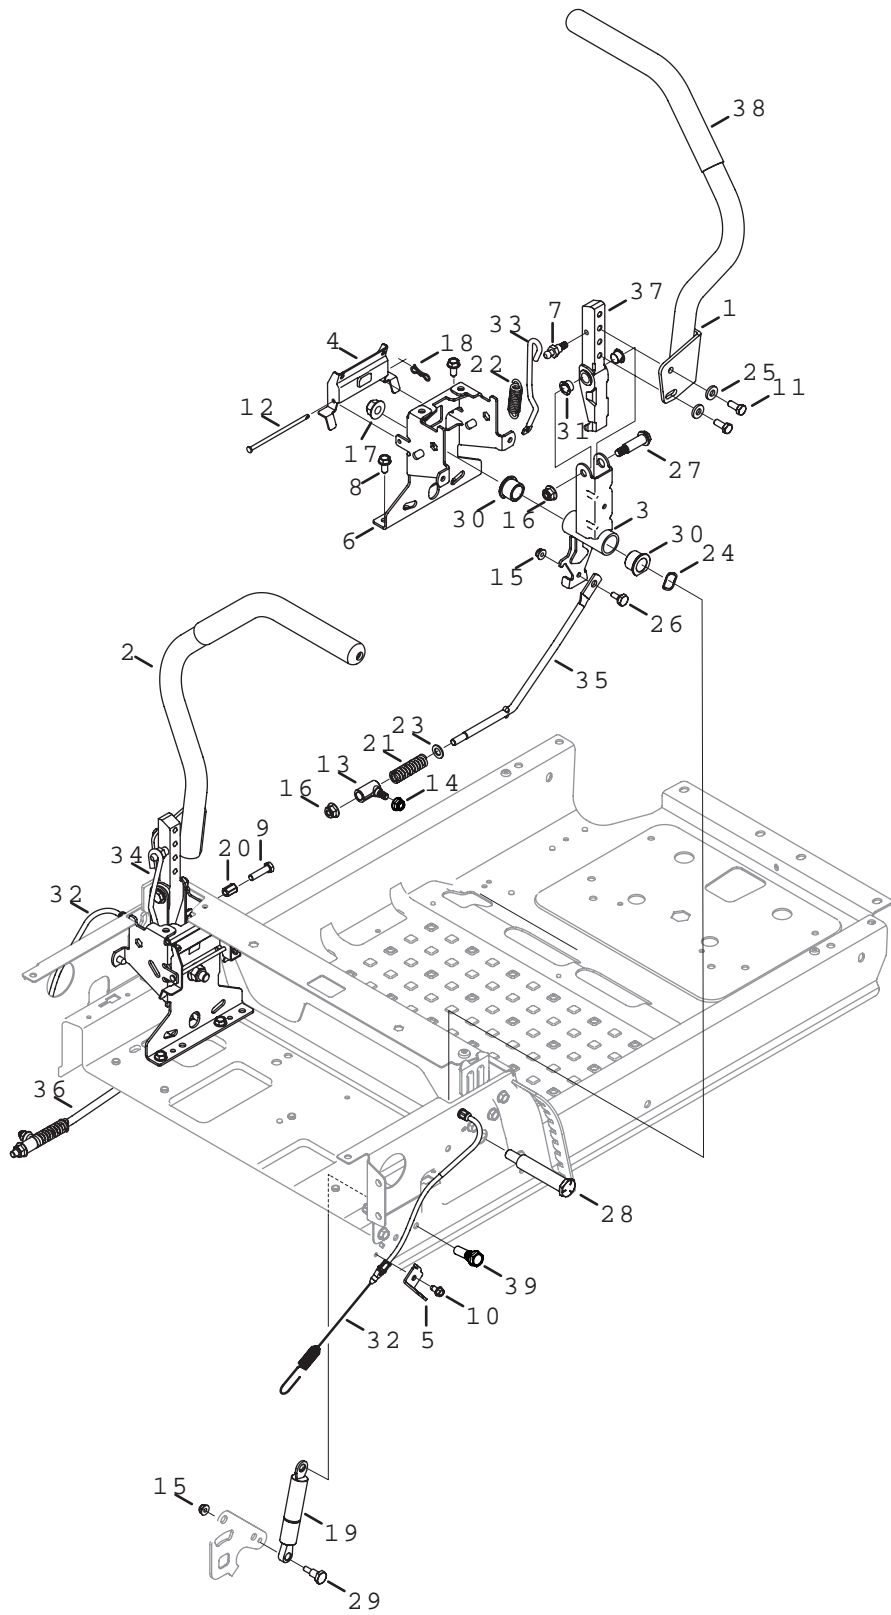

Ref.	Part Number	Description
1	603-05124	RH Lapbar Lever Assembly
2	603-05126	LH Labpar Lever Assembly
3	603-05033A	Lapbar Pivot Bracket
4	703-09069	Brake Lever Actuator
5	703-09220	Brake Cable Bracket
6	703-09325A	Lapbar Pivot Support Bracket
7	710-04471	Screw, Shoulder Ball, 5/16-18 x .48
8	710-04484	Hex Washer Screw, 5/16-18 x .750
9	710-0528	Hex Cap Screw, 5/16-18 x 1.25
10	710-0599	Hex Washer Screw, 1/4-20 x .500
11	710-1880	Hex Head Screw, 5/16-18 x .75 Patch
12	711-06068	Pin, .188 x 4.1
13	711-06094A	Ferrule, 3/8 ID x .420 Shldr
14	712-04063	Flange Lock Nut, 5/16-18
15	712-04064	Flange Lock Nut, 1/4-20
16	712-04065	Flange Lock Nut, 3/8-16
17	712-04150	Flange Lock Nut, 1/2-13
18	714-04040	Bow-Tie Cotter Pin
19	727-04400A	Dampener, .87 OD x 7.06 Lg
20	728-05012	Nut, 5/16-18

Ref.	Part Number	Description
21	732-05075	Compression Spring, .45 x 3.215
22	732-1162	Extension Spring, .56 x 2.31 x .105
23	936-0140	Flat Washer, .385 x .62 x .063
24	736-0621	Washer, Wave, .785 x 1.0 x .012
25	936-3008	Flat Washer, .344 x .750 x .120
26	938-0255	Shoulder Screw, .375 Dia. x .181
27	738-05025	Shoulder Screw, .498 Dia. x 1.296
28	738-05033	Shoulder Screw, .75 x 3.25 x 1/2-13
29	738-05034	Shoulder Screw, .395 Dia. x .56
30	741-04050	Bearing, .75 x 1.00 x .73
31	741-0748	Flange Bearing, .500 x .627
32	946-05008	Park Brake Cable
33	747-06295	Lapbar Detent Rod, RH
34	747-06294	Lapbar Detent Rod, LH
35	747-06149A	Hydro Control Rod, RH
36	747-06160A	Hydro Control Rod, LH
37	941-00022	Lower Arm
38	720-05008	Lapbar Grip
39	738-05074	Shoulder Screw, .395 Dia. x .83