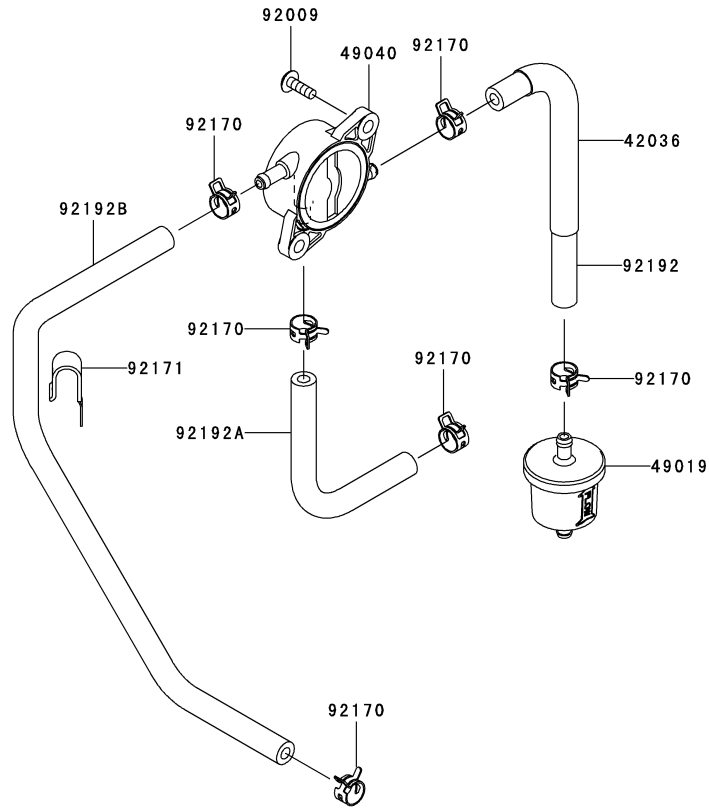

Kawasaki FR691V-AS05 Fuel Tank/Fuel Valve

E0200-A679A

Ref.	Part Number	Description
42036	KM-42036-7015	Sleeve
49019	KM-49019-0014	Fuel Filter
49040	KM-49040-7008	Fuel Pump
92009	KM-92009-2303	Screw
92170	KM-92170-2009	Clamp
92171	KM-92171-7008	Clamp
92192	KM-92192-7172	Tube, 6.35 X 12.7 X 185
92192A	KM-92192-7148	Tube, 6.4 X 12.7 X 150
92192B	KM-92192-7188	Tube, 6.35 X 12.7 X 390