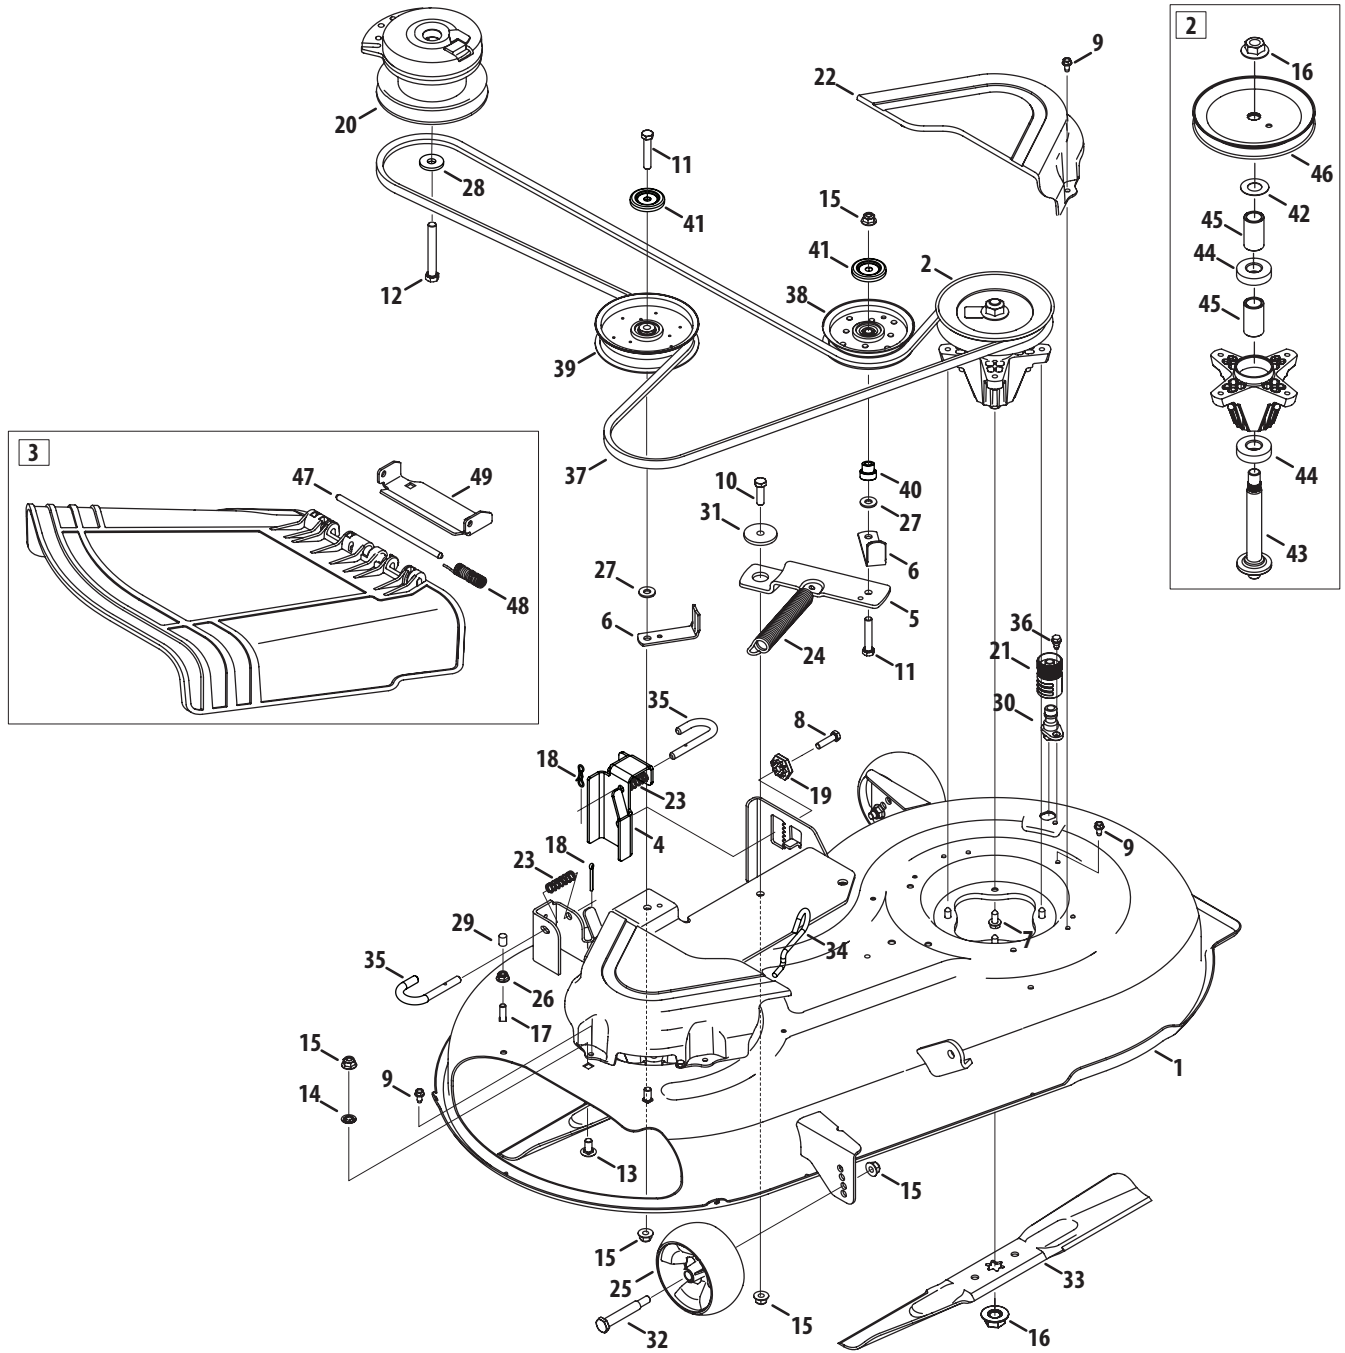

42" Deck

Ref.	Part Number	Description	Ref.	Part Number	Description
1	903-05125	42" Deck Assembly	26	712-04063	Flange Lock Nut, 5/16-18
2	918-04822A	Spindle Assembly	27	736-0262	Flat Washer, .385 x .870 x .092
3	631-05191	Chute Deflector Assembly	28	736-0322	Flat Washer, .450 x 1.25 x .164
4	683-05124	Deck Lift Bracket	29	720-05010	Cap, .290 x .500
5	703-08336C	Pivot Idler Bracket	30	731-07487	Deck Wash Nozzle
6	703-09583	Bracket Belt Guard	31	738-04162C	Shoulder Spacer, .884 x .190
7	710-1260A	Hex Washer Screw, 5/16-18 x .750	32	938-3056	Shoulder Screw, .5 x 2.5 x 3/8-16
8	710-0573	Hex Cap Screw, 5/16-18 x 1.25	33	942-04312	Blade, 2 in 1, 21.23
9	710-1652	Hex Washer Screw, 1/4-20 x .625	34	747-05608	Deck Spring Rod
10	710-3005	Hex Cap Screw, 3/8-16 x 1.25	35	747-06292	Deck Hanger Rod
11	710-3144	Hex Cap Screw, 3/8-16 x 2.00	36	738-04278	Shoulder Screw, .500 x 1/4-20
12	710-3157A	Screw, 7/16-20 x 3.25	37	954-04033A	V-Belt
13	710-3178	Carriage Screw, 3/8-16 x .75	38	756-05042	Idler Pulley, 4.25 Dia.
14	712-0229	Push Nut, 3/8	39	756-04511B	Idler Pulley, 5.00 Dia.
15	712-04065	Flange Lock Nut, 3/8-16	40	748-05029	Shoulder Spacer
16	712-0417A	Hex Flange Nut, 5/8-18	41	783-08389	Pulley Cap
17	710-0376	Hex Cap Screw, 5/16-18 x 1.00	42	936-0351	Washer, .760 x 1.50 x .030
18	714-0162	Cotter Pin, 5/32 x 1.25	43	738-1186A	Spindle Shaft
19	917-04074	Deck Adjustment Gear	44	941-0919A	Ball Bearing
20	917-05121	Electric PTO Clutch	45	750-04936	Spacer, .792 x 1.060 x 1.860
21	921-04041	Water Nozzle Adapter	46	956-1227	Deck Pulley
22	731-08698	Belt Cover	47	711-04847B	Hinge Pin
23	932-3127	Compression Spring, .66 x 1.9	48	732-04372	Torsion Spring
24	732-04960	Extension Spring, .94 Dia. x 7.57	49	783-06074A	Chute Bracket
25	734-04155	Deck Ball Wheel, 5.0