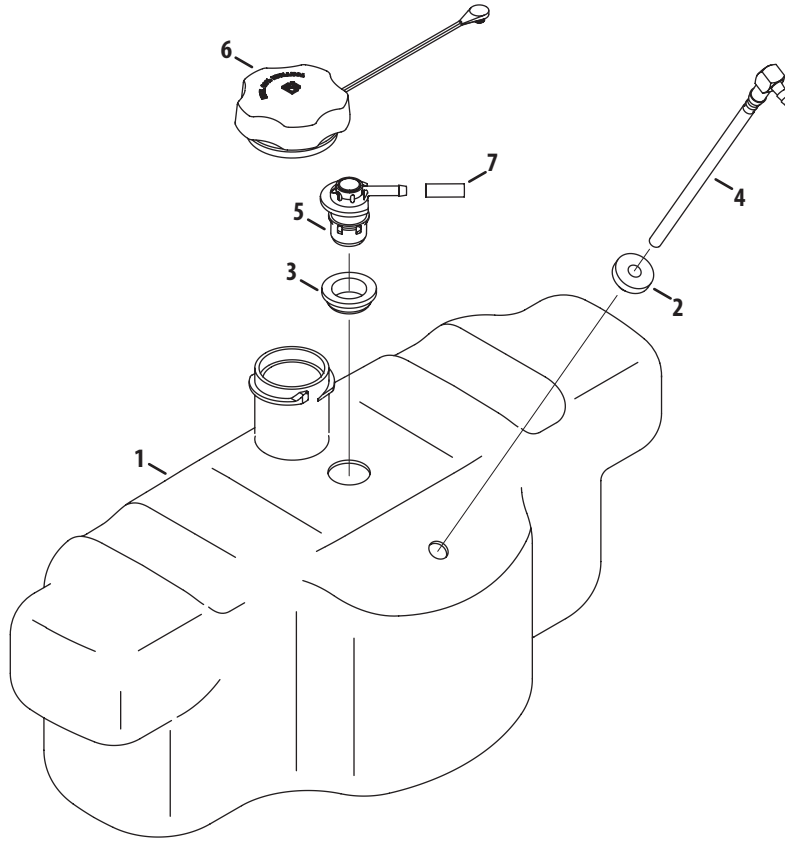

Fuel Tank

Ref.	Part Number	Description
1	951-05137	Fuel Tank
2	935-0149	Fuel Tank Bushing
3	735-04081	Rubber Grommet
4	751-10442	Fuel Pickup Fitting
5	751-12118	Rollover Valve
6	951-12179B	Fuel Cap
7	751-12089-51	Vent Hose