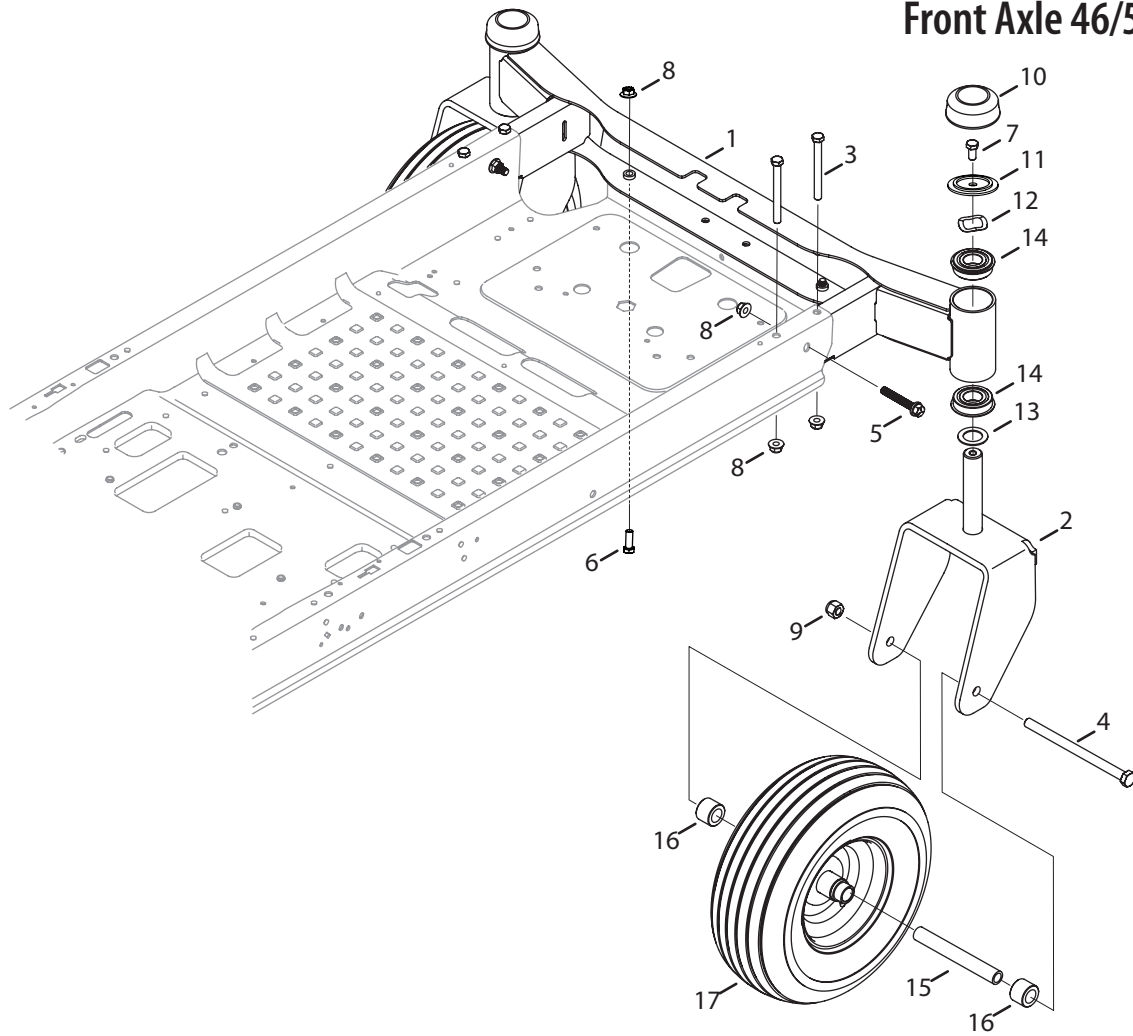

Front Axle 46/50/54"

Ref.	Part Number	Description
1	603-05135	Front Axle
2	603-05058B	Caster Wheel Bracket
3	710-04576	Hex Cap Screw, 3/8-16 x 3.75
4	710-04652	Hex Cap Screw, 1/2-20 x 7.25
5	710-06093	Hex Flange Screw, 3/8-16 x 2.00
6	710-0514	Hex Cap Screw, 3/8-16 x 1.00
7	710-3119	Hex Cap Screw, 3/8-16 x .750
8	712-04217	Flange Lock Nut, 3/8-16
9	912-3058	Hex Lock Nut, 1/2-20

Ref.	Part Number	Description
10	731-09347	Cap
11	738-05091	Shoulder Spacer, 2.50 x .200
12	736-05033A	Wave Washer, 1.25 x 1.00 x .300
13	736-0745	Flat Washer, 1.010 x 1.56 x .060
14	941-05022A	Ball Bearing
15	750-04775A	Spacer, .51 x .75 x 5.825
16	750-04792	Hub, .76 x 1.23 x .92
17	634-04711-0931	Wheel Assembly, 13 x 5 x 6