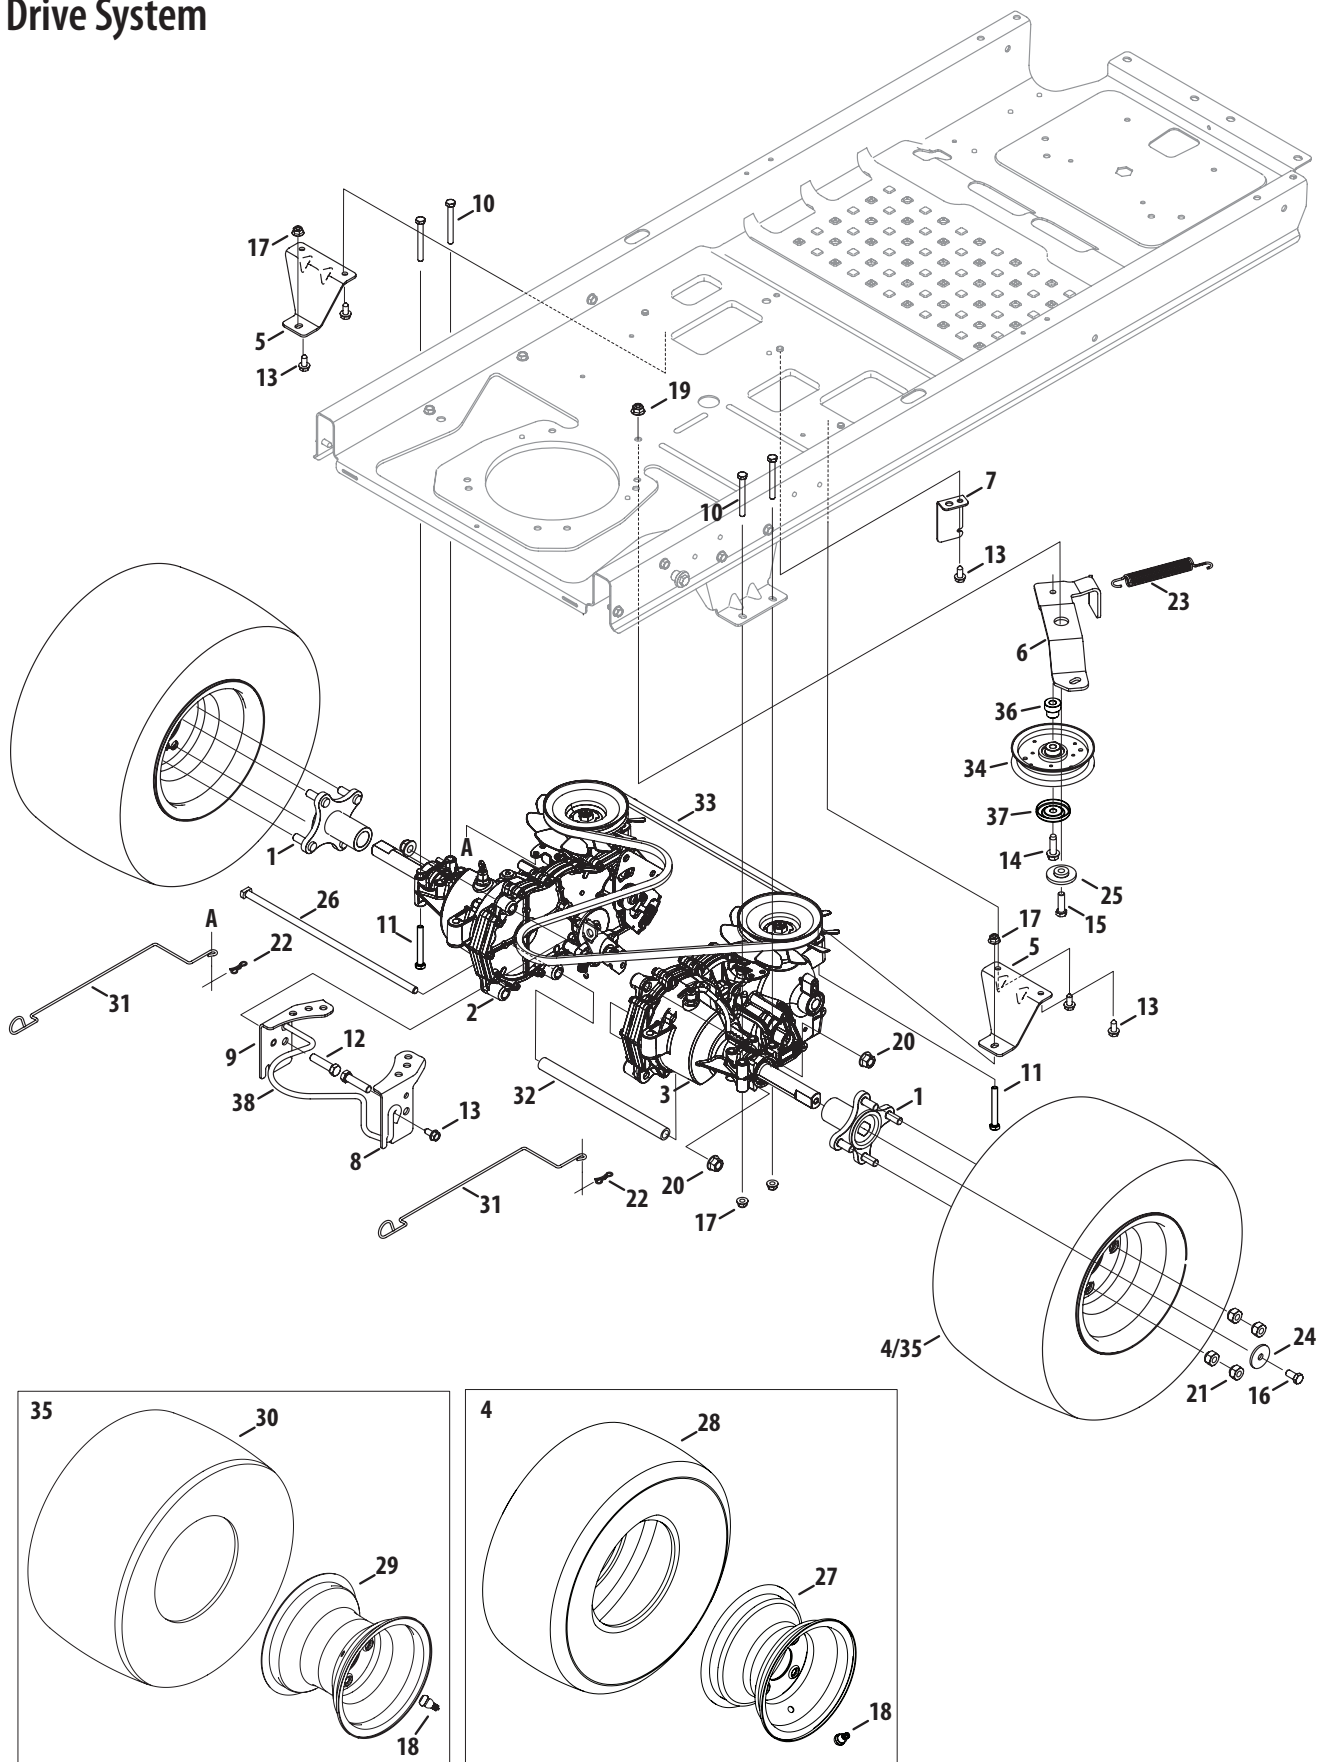

Drive System

Ref.	Part Number	Description
1	918-04317	Wheel Hub Assembly
2	918-05128A	Transmission Assembly, LH
3	918-05129A	Transmission Assembly, RH
4	634-04293-0911	Complete Wheel, 18 x 8.5-8 (42" & 46")
5	703-08570	Transmission Mounting Bracket
6	703-08605	Idler Bracket
7	703-08613A	Spring Mounting Bracket
8	703-08614A	Transmission Bracket
9	703-08615A	Transmission Bracket
10	710-0176	Hex Screw, 5/16-18 x 2.75
11	710-04389	Screw, TT, 5/16-18 x 2.25
12	710-04092	Hex Screw, 7/16-20 x 1.75
13	710-04484	Hex Washer Screw, 5/16-18 x .750
14	710-1315	Hex Washer Screw, 3/8-16 x 1.250
15	710-0514	Hex Screw, 3/8-16 x 1.00
16	710-3119	Hex Screw, 3/8-16 x .75
17	712-04063	Flange Lock Nut, 5/16-18
18	934-0255	Valve Tubeless
19	912-3020	Jam Lock Nut, 3/8-16
20	712-0459	Flange Lock Nut, 7/16-20
21	712-3050	Lug Nut, 7/16-14
22	714-04040	Bow-Tie Cotter Pin
23	732-04229	Extension Spring, .75 Dia. x 6.02
24	936-0227	Flat Washer, .390 x 1.50 x .134
25	738-04162C	Shoulder Spacer, .884 x .190
26	738-04192B	Rod, .405 Dia. x 14.0 LG
27	603-04173-0499	Rim Only, (42" & 26")
28	734-04246-0901	Tire Only, 18 x 8.5-8 (42" & 46")
29	603-04175-0499	Rim Only, (50" & 54")
30	734-1729-0901	Tire Only, 18 x 9.5-8 (50" & 54")
31	747-05657A	Bypass Rod
32	750-04561	Tube, .51 ID x .75 OD x 10.2
33	954-04317A	Belt, A-Type x 67.0
34	756-05042	Idler Pulley, 4.25 Dia.
35	634-04128-0911	Complete Wheel, 18 x 9.5-8 (50" & 54")
36	748-05029	Shoulder Spacer
37	783-08389	Pulley Cap
38	747-06037	Engine Keeper Rod (42")
	747-06070	Engine Keeper Rod (46", 50" & 54")