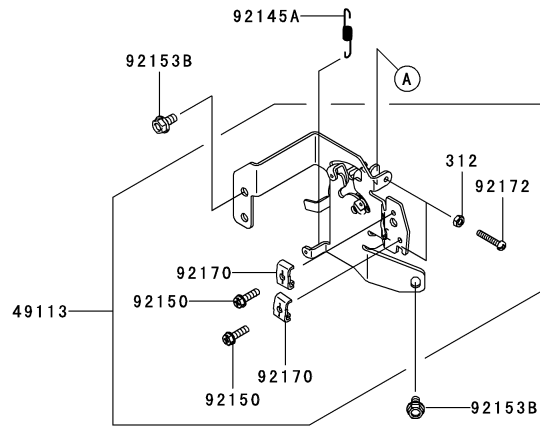

Kawasaki FR691V-AS05 Control Equipment

E0170-A652A

Ref.	Part Number	Description
13107	KM-13107-7047	Shaft
13271	KM-13271-7038	Plate
16171	KM-16171-7022	Link
39129	KM-39129-7035	Governor Spring
49103	KM-49103-7014	Governor Arm
49103A	KM-49103-7015	Governor Arm
49113	KM-49113-7050	Complete Control Panel
92145	KM-92145-7057	Spring
92145A	KM-92145-7058	Spring
92150	KM-92150-2182	Bolt, 5 X 18

Ref.	Part Number	Description
92153	KM-92153-0009	Bolt, 6 X 12
92153A	KM-92153-7033	Bolt, 6 X 35
92153B	KM-92153-7043	Bolt, 6 X 12
92170	KM-92170-7001	Clamp
92172	KM-92172-7035	Screw, 5 X 30
214	KM-214AA0408	Pan Screw +-, 4 X 8
311	KM-311AA0600	Hex Nut, 6mm
312	KM-312AA0500	Hex Nut, 5mm
411	KM-411AA0600	Plain Washer, 6mm