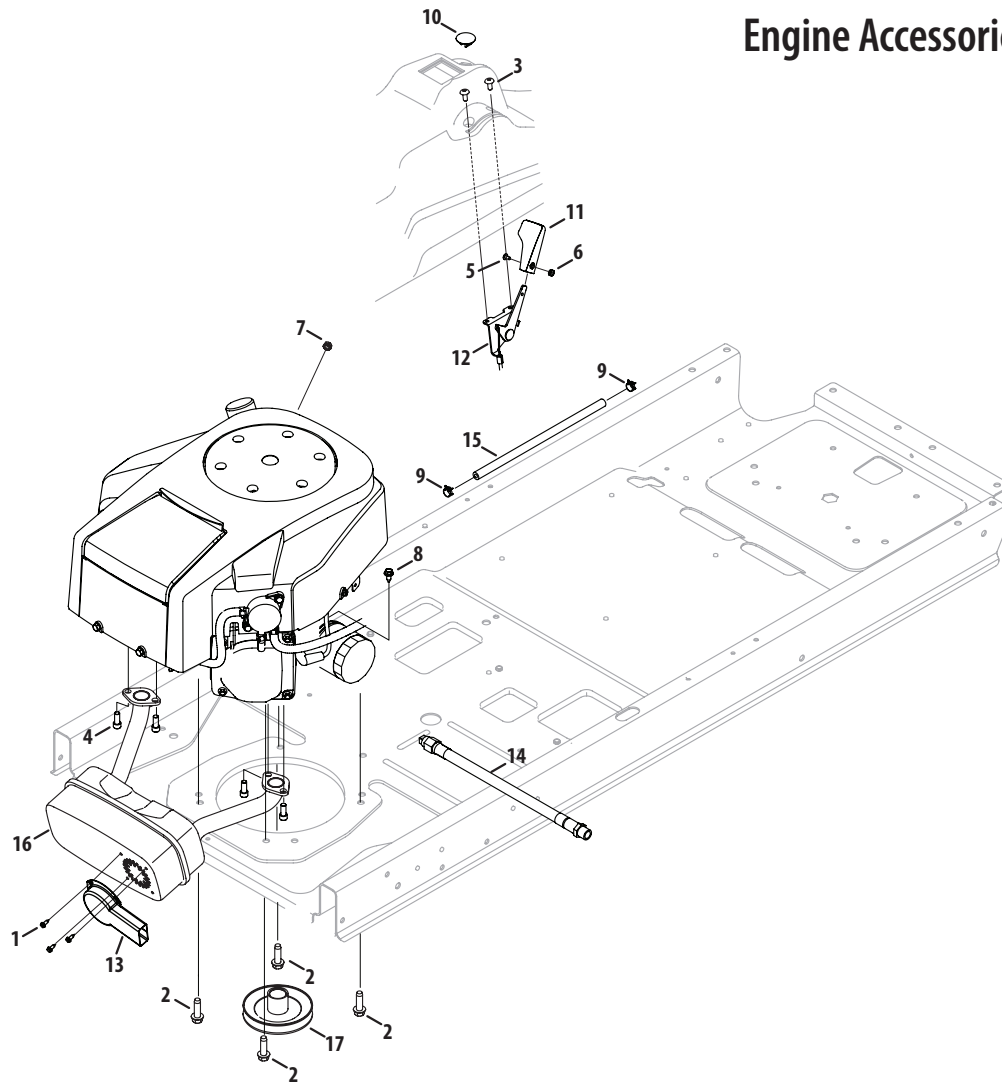

Ref.	Part Number	Description
1	710-0227	Hex Washer Screw, #8-18 x .500
2	710-04683A	Hex Washer Screw, 3/8-16 x 1.00
3	710-05070	Screw, 1/4-20 x .50
4	710-1314A	Socket Head Screw, 5/16-18 x .750
5	710-3217	Screw, #8-32 x .375
6	712-0142	Hex Nut, #8-32
7	712-04064	Flange Lock Nut, 1/4-20
8	710-1652	Hex Washer Screw, 1/4-20 x .625
9	726-0205	Hose Clamp, .490 Dia.

Ref.	Part Number	Description
10	731-1999	Choke Plug
11	731-09637	Throttle Control Knob
12	946-05145	Throttle/Choke Control Cable
13	751-11053A	Muffler Deflector Long
14	751-10291A	Oil Drain Hose
15	751-10349-28	Fuel Hose, 1/4
16	751-10528A	Twin Muffler
17	756-04494	Engine Pulley