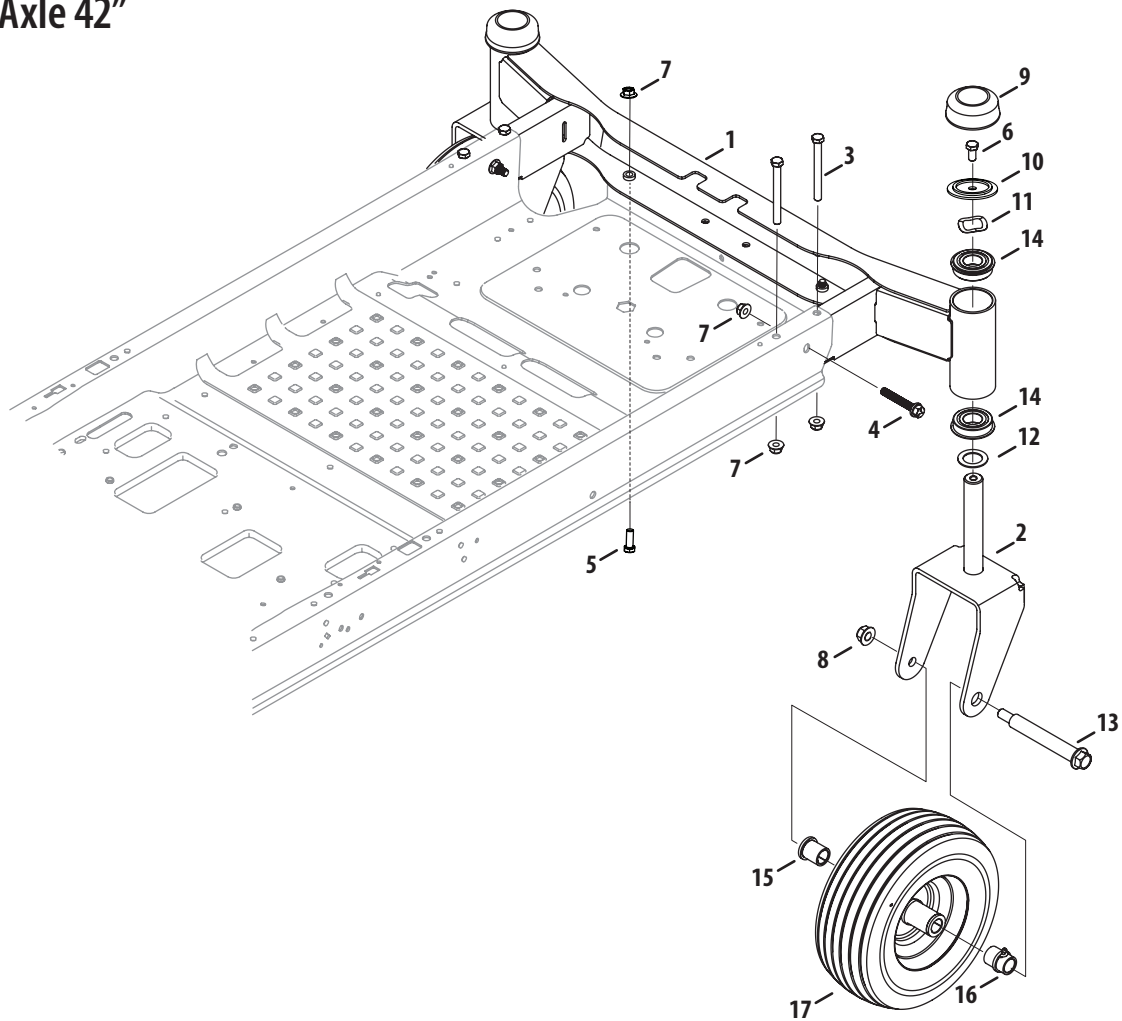

Front Axle 42"

Ref.	Part Number	Description
1	603-05134	Front Axle
2	603-05057C	Caster Wheel Bracket
3	710-04576	Hex Cap Screw, 3/8-16 x 3.75
4	710-06093	Hex Flange Screw, 3/8-16 x 2.00
5	710-0514	Hex Cap Screw, 3/8-16 x 1.00
6	710-3119	Hex Cap Screw, 3/8-16 x .750
7	712-04217	Flange Lock Nut, 3/8-16
8	712-04150	Flange Lock Nut, 1/2-13
9	731-09347	Cap

Ref.	Part Number	Description
10	738-05091	Shoulder Spacer, 2.50 x .200
11	736-05033A	Wave Washer, 1.25 x 1.00 x .300
12	736-0745	Flat Washer, 1.010 x 1.56 x .060
13	738-04182B	Shoulder Screw, 1/2-13
14	941-05022A	Ball Bearing
15	741-0516B	Flange Bearing, .76 x 1.0 x 1.2
16	741-0990B	Flange Bearing, .76 ID w/Lube Ftg.
17	634-04212B	Wheel Assembly, 11.0 x 4.0 x 5.0