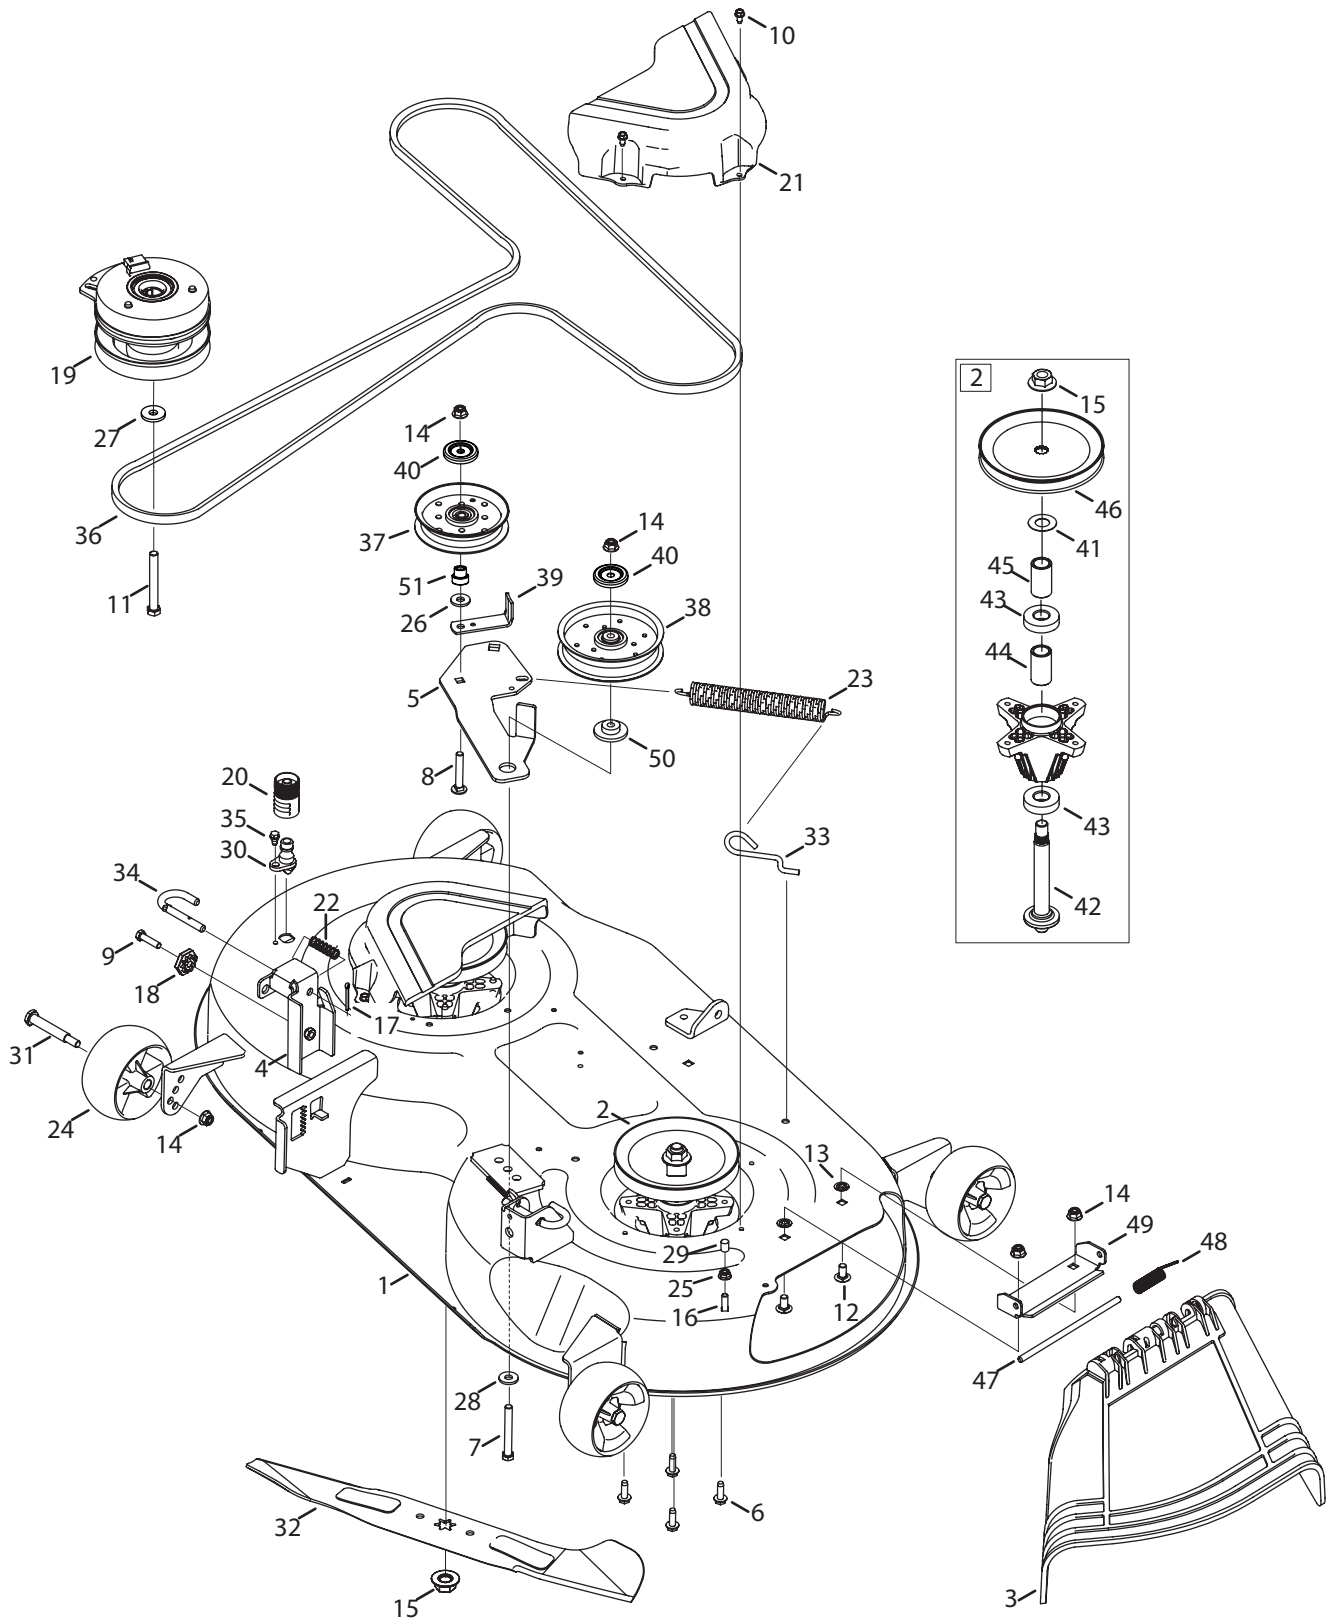

46" Deck

Ref.	Part Number	Description
1	903-05123	46"Deck Assembly
2	918-05078	Spindle Assembly
3	631-05191	Chute Deflector Assembly
4	683-05124	Deck Lift Bracket
5	703-08612A	Idler Bracket
6	710-1260A	Hex Washer Screw, 5/16-18 x .750
7	710-3085	Hex Cap Screw, 3/8-16 x 3.50
8	710-05376	Carriage Screw, 3/8-16 x 1.75
9	710-0573	Hex Cap Screw, 5/16-18 x 1.25
10	710-1652	Hex Washer Screw, 1/4-20 x .625
11	710-3157A	Screw, 7/16-20 x 3.25
12	710-3178	Carriage Screw, 3/8-16 x .75
13	712-0229	Push Nut, 3/8
14	712-04065	Flange Lock Nut, 3/8-16
15	712-0417A	Hex Flange Nut, 5/8-18
16	710-0376	Hex Cap Screw, 5/16-18 x 1.00
17	714-0162	Cotter Pin, 5/32 x 1.25
18	917-04074	Deck Adjustment Gear
19	917-05122A	Electric PTO Clutch
20	921-04041	Water Nozzle Adapter
21	731-08698	Belt Cover
22	932-3127	Compression Spring, .66 x 1.9
23	732-04927	Extension Spring, 1.25 OD x 1.751
24	734-04155	Deck Ball Wheel, 5.0
25	712-04063	Flange Lock Nut, 5/16-18
26	736-0262	Flat Washer, .385 x .870 x .092

Ref.	Part Number	Description
27	736-0322	Flat Washer, .450 x 1.25 x .164
28	736-3052	Flat Washer, .406 x 1.00 x .105
29	720-05010	Cap, .290 x .500
30	731-07487	Deck Wash Nozzle
31	938-3056	Shoulder Screw, .5 x 2.5 x 3/8-16
32	942-04244A	Blade, 2 in 1, 23.25
33	747-05608	Deck Spring Rod
34	747-06292	Deck Hanger Rod
35	738-04278	Shoulder Screw, .500 x 1/4-20
36	954-04325	V-Belt
37	756-05042	Idler Pulley, 4.25 Dia.
38	756-04511B	Idler Pulley, 5.00 Dia.
39	703-09583	Bracket Belt Guard
40	783-08389	Pulley Cap
41	936-0351	Washer, .760 x 1.50 x .030
42	938-1128	Spindle Shaft
43	941-0919A	Ball Bearing
44	750-04936	Spacer, .792 x 1.060 x 1.860
45	750-1343	Spacer, .8 x 1.1 x 2.26
46	756-04356	Deck Pulley
47	711-04847B	Hinge Pin
48	732-04372	Torsion Spring
49	783-06074A	Chute Bracket
50	738-05013A	Shoulder Spacer
51	748-05029	Shoulder Spacer