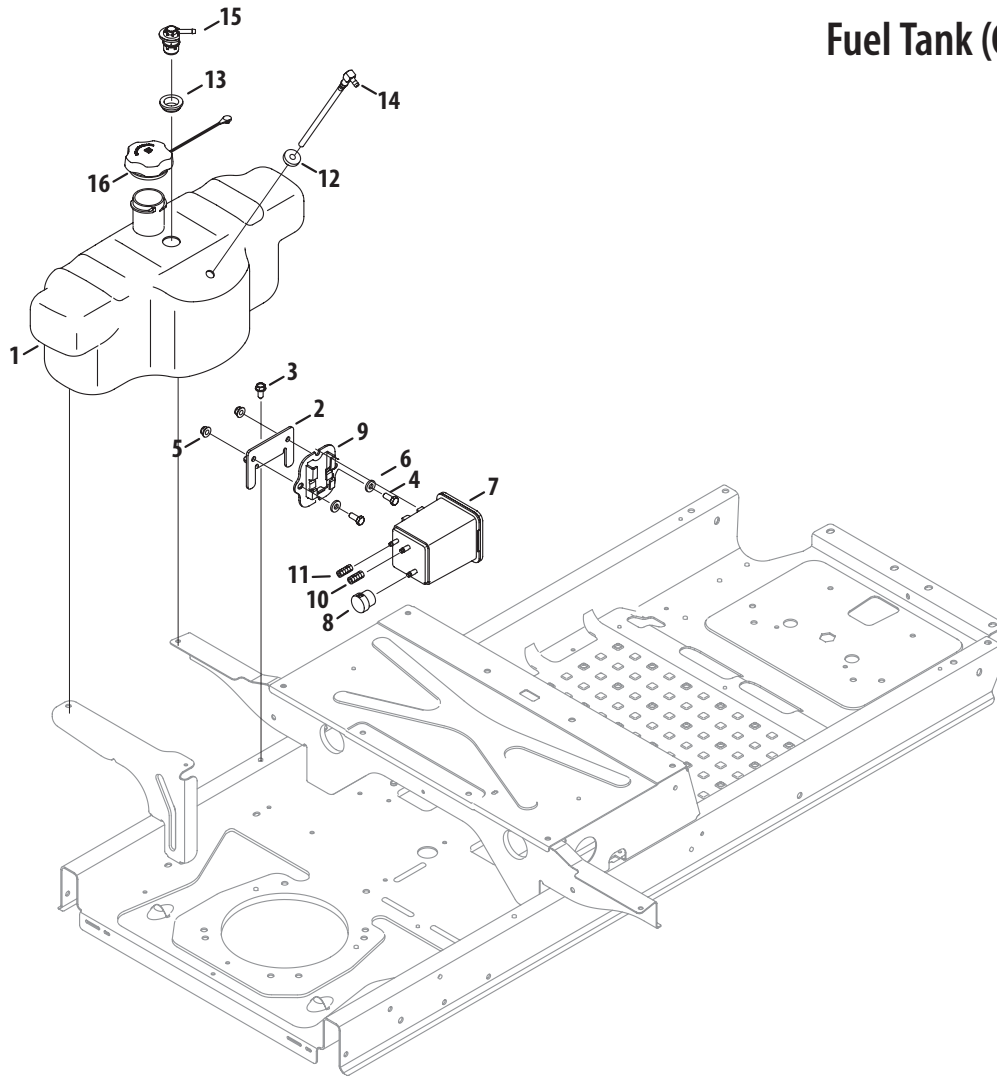

Fuel Tank (CA Models)

Ref.	Part Number	Description
1	951-05137	Fuel Tank
2	703-08769	Carbon Canister Bracket
3	710-04484	Hex Washer Screw, $\frac{5}{16}$-18 x .750
4	710-3008	Hex Screw, $\frac{5}{16}$-18 x .75
5	712-04063	Flange Lock Nut, $\frac{5}{16}$-18
6	936-3008	Flat Washer, .344 x .750 x .120
7	951-10589	Carbon Canister
8	951-10590	Cannister Filter Vent
9	951-10610	Cannister Adapter Bracket
10	751-10750	Low Perm Fuel Hose 7/32 Yellow
11	751-10749	Vent Hose, Carb
12	935-0149	Fuel Tank Bushing
13	735-04081	Rubber Grommet
14	751-10442	Fuel Pickup Fitting
15	751-12118	Rollover Valve
16	951-12426A	Fuel Cap