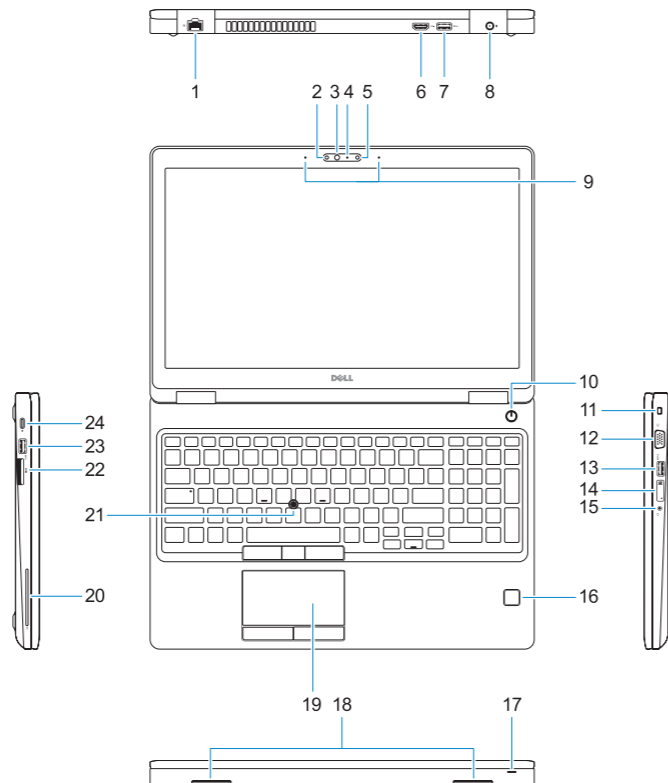

[Dell.com/regulatory_compliance](https://www.dell.com/regulatory_compliance)

P60F

P60F001

Latitude 15-5580

Features

Kenmerken | Caractéristiques | Recursos | Funciones

1. Network port
2. Infrared (IR) camera (optional)
3. Infrared emitter (optional)
4. Camera status light (optional)
5. Camera (optional)
6. HDMI port
7. USB 3.0 port
8. Power connector port
9. Dual array microphones
10. Power button
11. Nobel Wedge lock slot
12. VGA port
13. USB 3.0 port with PowerShare
14. uSIM card slot (optional)
15. Headset/Microphone port