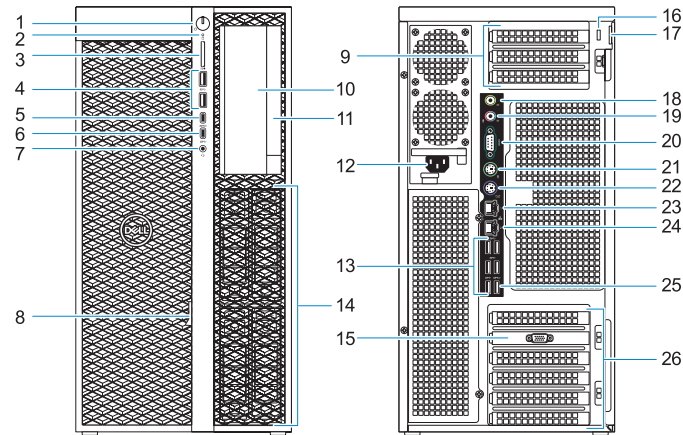

OJ1TDKA01

Features

Funktioner | Ominaisuudet | Funksjoner | Funktionen

1. Power button/Power light
2. Drive activity light
3. SD card slot
4. USB 3.1 Gen 1 ports
5. USB 3.1 Gen 1 Type-C port with PowerShare
6. USB 3.1 Gen 1 Type-C port
7. Headset port
8. Drive access release latch
9. Expansion card slots
10. 5.25 inch bay (optional)
11. Optical drive
12. Power cable connector
13. USB 3.1 Gen 1 ports
14. Drive carriers
15. Discrete graphics card slot (optional)
16. Security cable slot
17. Padlock ring
18. Line-out port
19. Microphone/Line-in port
20. Serial port
21. PS/2 Mouse port
22. PS/2 Keyboard port
23. Network port (managed optionally)
24. Network port
25. USB 3.1 Gen 1 port (supports smart Power-On)
26. Expansion card slots
27. Side cover
28. Side cover release latch