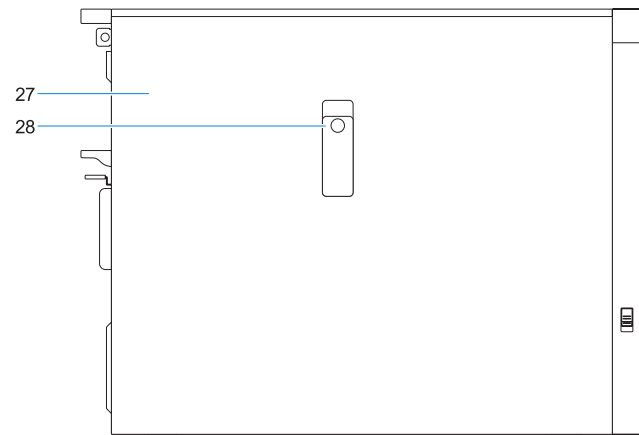

OJ1TDKA01

Features

Funktioner | Ominaisuudet | Funksjoner | Funktionen

1. Power button/Power light
2. Drive activity light
3. SD card slot
4. USB 3.1 Gen 1 ports
5. USB 3.1 Gen 1 Type-C port with PowerShare
6. USB 3.1 Gen 1 Type-C port
7. Headset port
8. Drive access release latch
9. Expansion card slots
10. 5.25 inch bay (optional)
11. Optical drive
12. Power cable connector
13. USB 3.1 Gen 1 ports
14. Drive carriers
15. Discrete graphics card slot (optional)
16. Security cable slot
17. Padlock ring
18. Line-out port
19. Microphone/Line-in port
20. Serial port
21. PS/2 Mouse port
22. PS/2 Keyboard port
23. Network port (managed optionally)
24. Network port
25. USB 3.1 Gen 1 port (supports smart Power-On)
26. Expansion card slots
27. Side cover
28. Side cover release latch