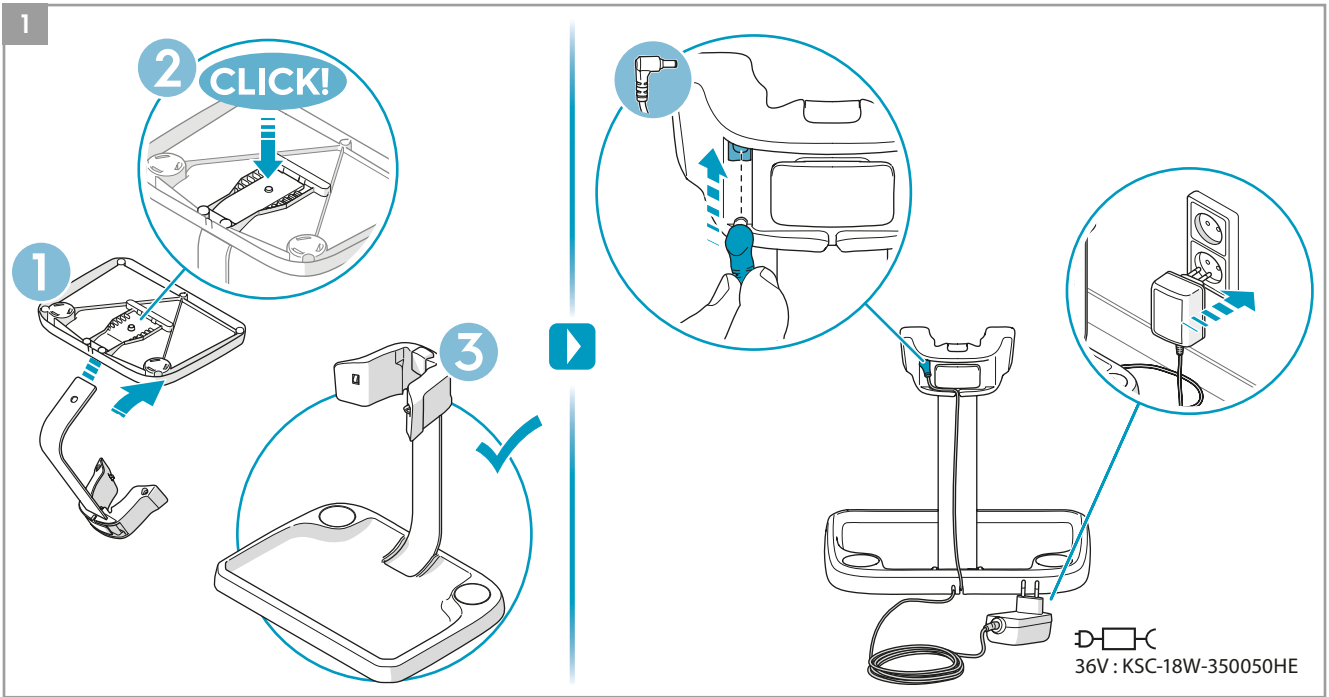

* PF91-6XXX, PF91-ANIMA, PF91-ALRGY

www.electrolux.com