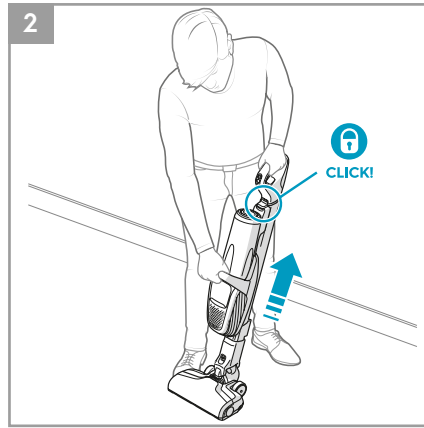

* Certain models only