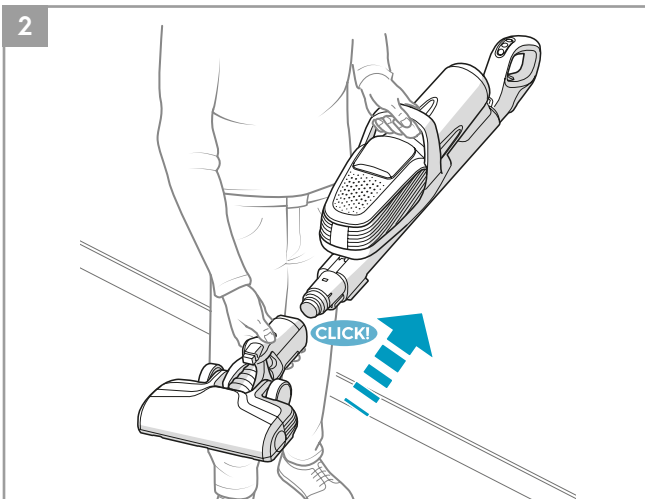

* PF91-6XXX, PF91-ANIMA, PF91-ALRGY

www.electrolux.com