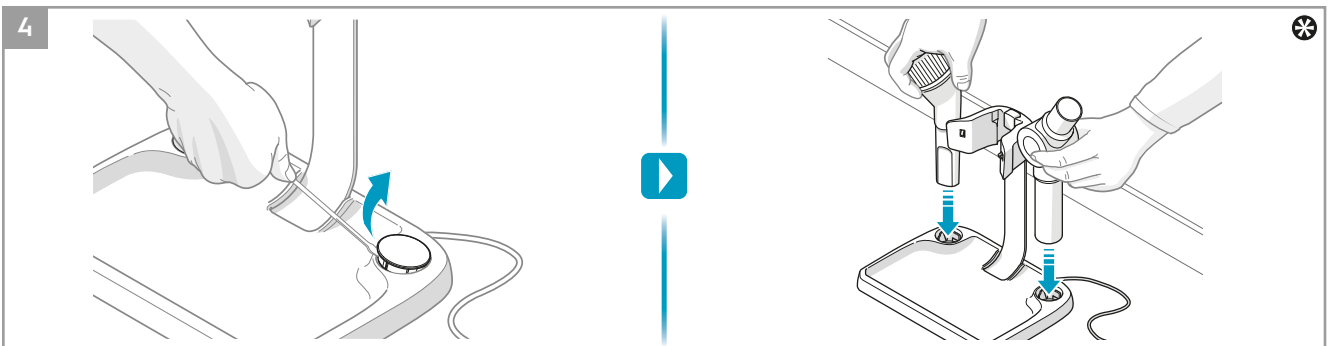

* PF91-6XXX, PF91-ANIMA, PF91-ALRGY

www.electrolux.com