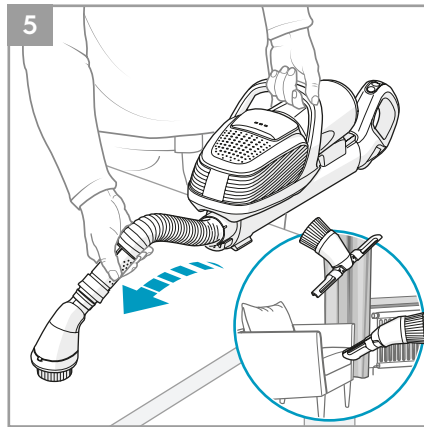

* Certain models only