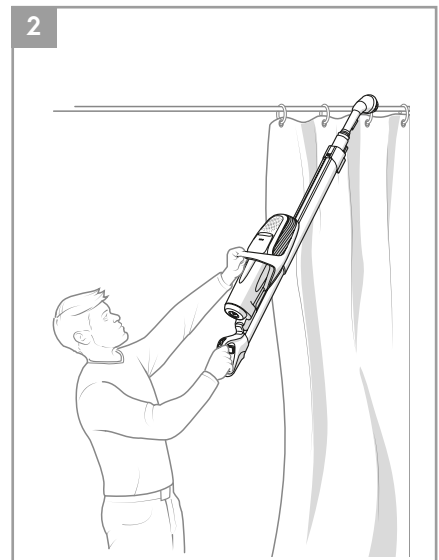

* Certain models only