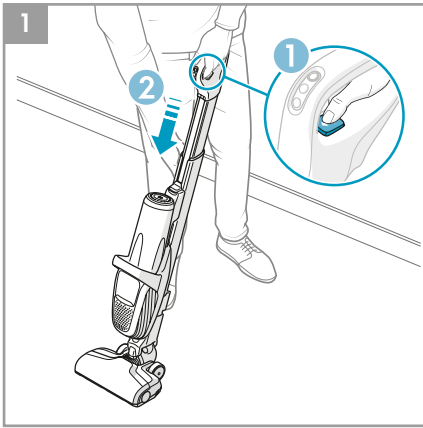

* Certain models only