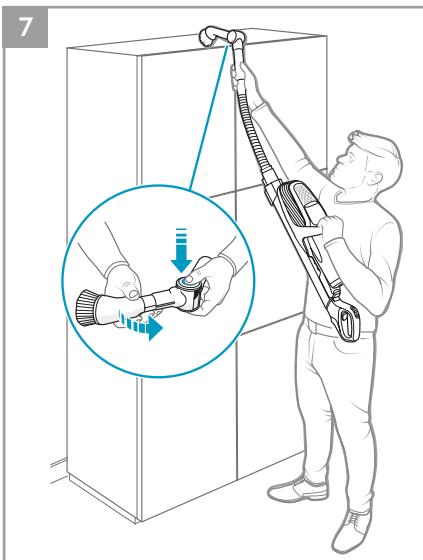

* Certain models only