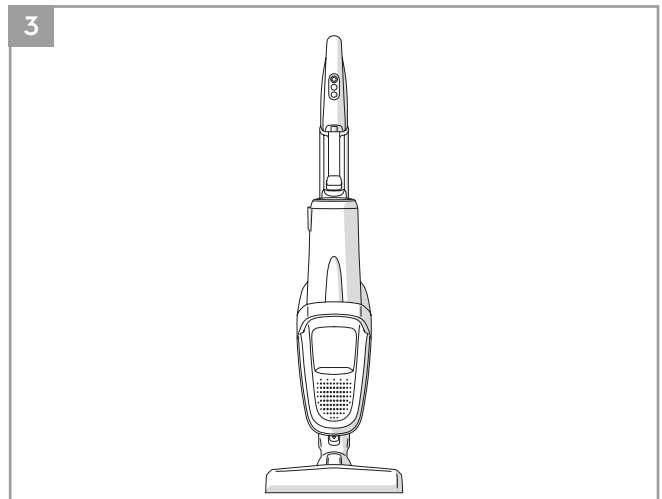

* PF91-6XXX, PF91-ANIMA, PF91-ALRGY

www.electrolux.com