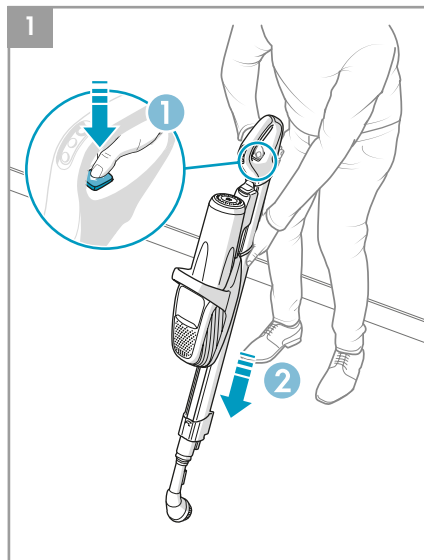

* Certain models only