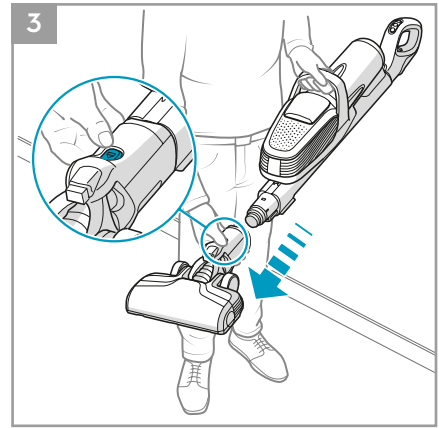

* Certain models only