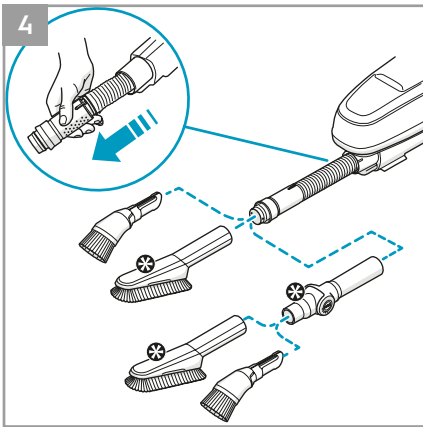

* Certain models only