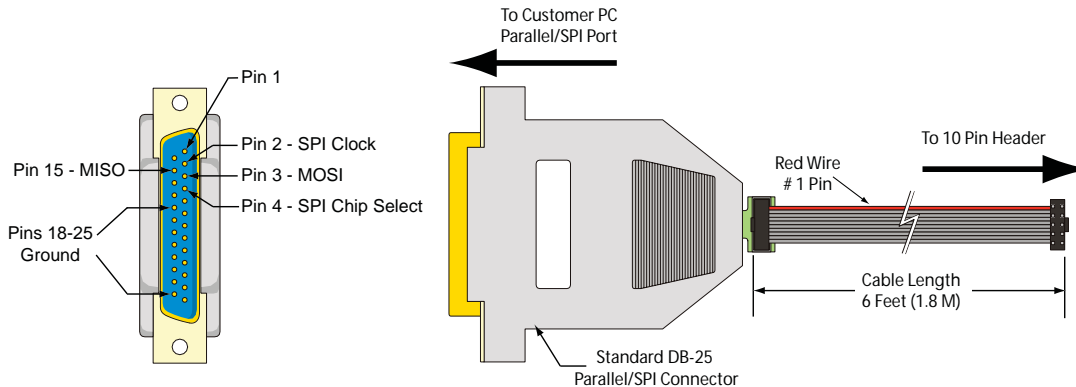

Parameter Setup Cable Usage

The MD-CC100-000 Parameter Setup Cable is designed to be used with the following IMS products:

- MDrive14*
- MDrive17 Microstepping* and Speed Control Versions
- MDrive23 Microstepping* and Speed Control Versions
- MDrive34 Microstepping and Speed Control Versions
- USC-48-2 Universal Speed Control

* The MDrive14, MDrive17C and MDrive23C are equipped with C Connector and require an Adapter Cable to interface with the MD-CC100-000. The optional Prototype Development Cable is also recommended for these products.

Details

Description

The MD-CC100-000 Parameter Setup Cable eliminates the need for the user to wire communications to the IMS product. Included in this cable is built-in logic level shifting circuitry to accommodate the 3.3v ports on some PCs.

This cable plugs in easily to connect a standard DB-25 PC Parallel/SPI port to the 10 pin header.

SPI Pin Assignments

10 Pin Header		
Pin #	Pin Name	Description
1	N/C	No Connect
2	N/C	No Connect
3	N/C	No Connect
4	CS	Chip Select
5	GND	Communications Ground
6	+5VDC	+5VDC Output (See Warning Below)
7	MOSI	Master Out – Slave In
8	CLK	Clock
9	N/C	No Connect
10	MISO	Master In – Slave Out