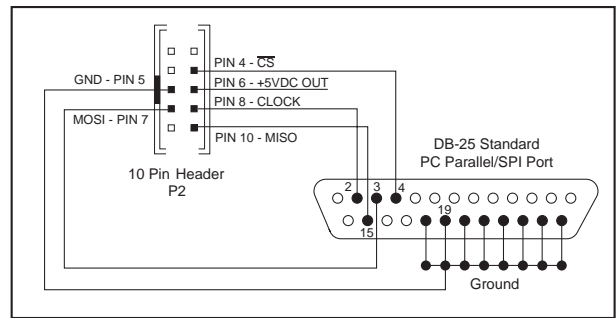

SPI Interface

For More Information:
See each product's complete manual
on the IMS Product CD or at www.imshome.com