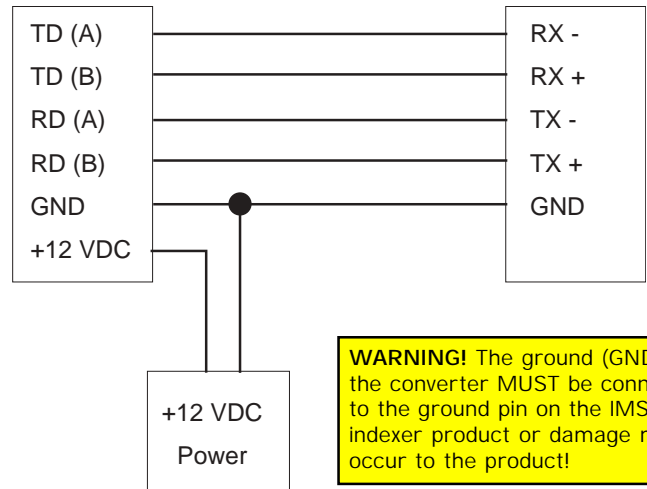

Introduction

The CV-3222 is an in-line RS-232 to RS-422 converter. This product works well with all IMS indexer products and is useful when the indexer device is at a distance greater than 50 feet which is the RS-232 limit. The CV-3222 is recommended for use with the following IMS products:

- IM483I/IE
- IM1007I/IE
- Panther LI/LE
- Panther HI/HE
- LYNX Controller Products

Mechanical Specification

Dimensions in Inches (mm)

Electrical Specifications

CV-3222 Specifications	
BAUD Rate	Up to 19.2 kbps
Connectors:	
RS-232 Side	DB-25F (DCE)
RS-422 Side	7 Pin Terminal
Isolation	1500 V Optical
Power Requirement	12 VDC @ 100 mA

Connecting the CV-3222

Recommended Wiring Practices

- Wire 24 AWG Twisted Pair
- Strip Length 0.200 in (5mm)
- Torque on Terminal Strip Screws 3 lb-in (0.33 Nm)

A gender converter or DB25M to DB-9F adapter is required to plug the RS-232 side directly into a PC serial COM port.

WARNING! The ground (GND) of the converter **MUST** be connected to the ground pin on the IMS indexer product or damage may occur to the product!

N Most PC serial ports are able to provide sufficient power to the CV-3222 provided a standard adapter is used to connect the CV-3222 to the COM port. If this is the case it is not necessary to use an external +12VDC supply.