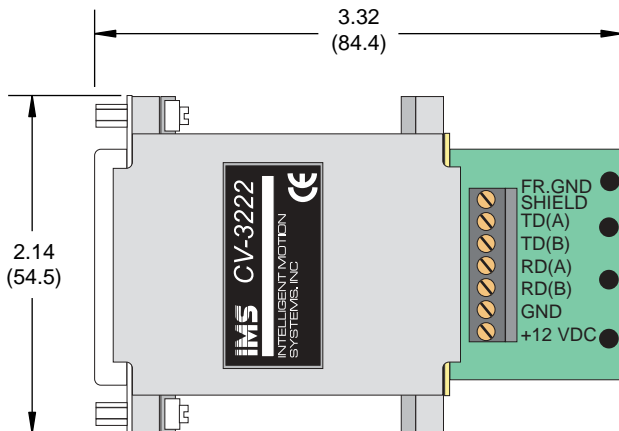

intelligent motion systems, inc.
Excellence in Motion™

CV-3222

RS-232 to RS-422 CONVERTER

OPERATING INSTRUCTIONS

370 N. MAIN ST., PO BOX 457, MARLBOROUGH, CT 06447
PH: (860) 295-6102, FAX: (860) 295-6107
Internet: www.imshome.com, E-Mail: info@imshome.com

Introduction

The CV-3222 is an in-line RS-232 to RS-422 converter. This product works well with all IMS indexer products and is useful when the indexer device is at a distance greater than 50 feet which is the RS-232 limit. The CV-3222 is recommended for use with the following IMS products:

- IM483I/IE
- IM1007I/IE
- Panther LI/LE
- Panther HI/HE
- LYNX Controller Products

Mechanical Specification

Dimensions in Inches (mm)

Electrical Specifications

CV-3222 Specifications	
BAUD Rate	Up to 19.2 kbps
Connectors:	
RS-232 Side	DB-25F (DCE)
RS-422 Side	7 Pin Terminal
Isolation	1500 V Optical
Power Requirement	12 VDC @ 100 mA

Connecting the CV-3222

Recommended Wiring Practices

- Wire 24 AWG Twisted Pair
- Strip Length 0.200 in (5mm)
- Torque on Terminal Strip Screws 3 lb-in (0.33 Nm)

A gender converter or DB25M to DB-9F adapter is required to plug the RS-232 side directly into a PC serial COM port.