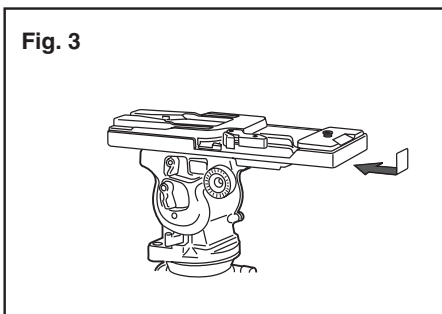

The KA-551 is basically designed to fit the JVC GY-HD100/GY-HD101 Camera Recorder.

This unit configuration

Tripod base

V-Mount adapter

4 Screws
(for V-Mount adapter)

CAUTION

When unmounting the camera recorder from the tripod, be careful not to get your fingers caught in the safety lever or lock lever.

When the locking pin of the tripod base does not retract, pull the lock lever outwards while pushing the red safety lever to return the locking pin to the right position.

■ Specifications

Tripod base dimension : 280 (W) x 28 (H) x 80 (D) mm