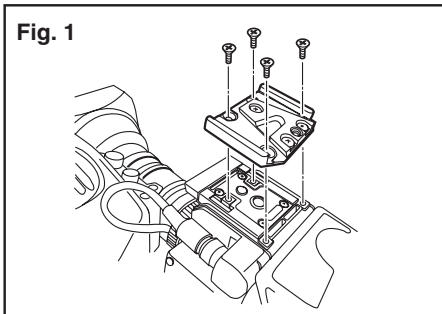

The KA-551 is basically designed to fit the JVC GY-HD100/GY-HD101 Camera Recorder.

This unit configuration

Tripod base

V-Mount adapter

4 Screws
(for V-Mount adapter)

CAUTION

When unmounting the camera recorder from the tripod, be careful not to get your fingers caught in the safety lever or lock lever.

■ Preparation

- ① Attach the provided V-mount adapter to the camera recorder and fix it with 4 screws. (Fig. 1)
- ② Attach the tripod base to the quick shoe of the tripod. (Fig. 2)
- ③ Attach the quick shoe to the tripod. (Fig. 3)

■ Mounting the Camera recorder on the Tripod (Fig. 4)

Slide the camera recorder along the guide rails until it clicks and becomes locked. Do not take your hands off the camera recorder until the camera recorder is tightly fixed on the tripod.

When the locking pin of the tripod base does not retract, pull the lock lever outwards while pushing the red safety lever to return the locking pin to the right position.

■ Specifications

Tripod base dimension : 280 (W) x 28 (H) x 80 (D) mm