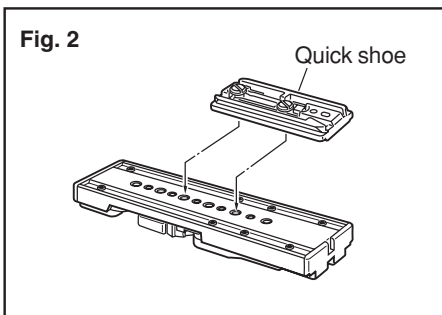

KA-551 Tripod Base

INSTRUCTIONS

Thank you for purchasing the JVC KA-551 Tripod Base.

To gain maximum benefit from it, please carefully read the following instructions and retain this leaflet for future reference.

The KA-551 is basically designed to fit the JVC GY-HD100/GY-HD101 Camera Recorder.

This unit configuration

Tripod base

V-Mount adapter

4 Screws
(for V-Mount adapter)

CAUTION

When unmounting the camera recorder from the tripod, be careful not to get your fingers caught in the safety lever or lock lever.

■ Preparation

- ① Attach the provided V-mount adapter to the camera recorder and fix it with 4 screws. (Fig. 1)
- ② Attach the tripod base to the quick shoe of the tripod. (Fig. 2)
- ③ Attach the quick shoe to the tripod. (Fig. 3)

When the locking pin of the tripod base does not retract, pull the lock lever outwards while pushing the red safety lever to return the locking pin to the right position.

■ Specifications

Tripod base dimension : 280 (W) x 28 (H) x 80 (D) mm