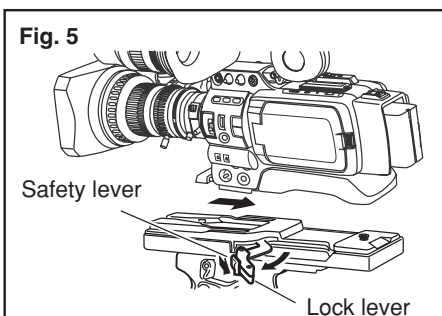

KA-551 Tripod Base

INSTRUCTIONS

Thank you for purchasing the JVC KA-551 Tripod Base.

To gain maximum benefit from it, please carefully read the following instructions and retain this leaflet for future reference.

The KA-551 is basically designed to fit the JVC GY-HD100/GY-HD101 Camera Recorder.

This unit configuration

Tripod base

V-Mount adapter

4 Screws
(for V-Mount adapter)

CAUTION

When unmounting the camera recorder from the tripod, be careful not to get your fingers caught in the safety lever or lock lever.

■ Preparation

- ① Attach the provided V-mount adapter to the camera recorder and fix it with 4 screws. (Fig. 1)
- ② Attach the tripod base to the quick shoe of the tripod. (Fig. 2)
- ③ Attach the quick shoe to the tripod. (Fig. 3)

When the locking pin of the tripod base does not retract, pull the lock lever outwards while pushing the red safety lever to return the locking pin to the right position.

■ Specifications

Tripod base dimension : 280 (W) x 28 (H) x 80 (D) mm