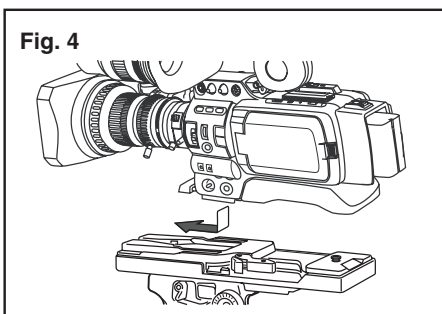

KA-551 Tripod Base

INSTRUCTIONS

Thank you for purchasing the JVC KA-551 Tripod Base.

To gain maximum benefit from it, please carefully read the following instructions and retain this leaflet for future reference.

The KA-551 is basically designed to fit the JVC GY-HD100/GY-HD101 Camera Recorder.

This unit configuration

Tripod base

V-Mount adapter

4 Screws
(for V-Mount adapter)

CAUTION

When unmounting the camera recorder from the tripod, be careful not to get your fingers caught in the safety lever or lock lever.

■ Preparation

- ① Attach the provided V-mount adapter to the camera recorder and fix it with 4 screws. (Fig. 1)
- ② Attach the tripod base to the quick shoe of the tripod. (Fig. 2)
- ③ Attach the quick shoe to the tripod. (Fig. 3)

When the locking pin of the tripod base does not retract, pull the lock lever outwards while pushing the red safety lever to return the locking pin to the right position.

■ Specifications

Tripod base dimension : 280 (W) x 28 (H) x 80 (D) mm