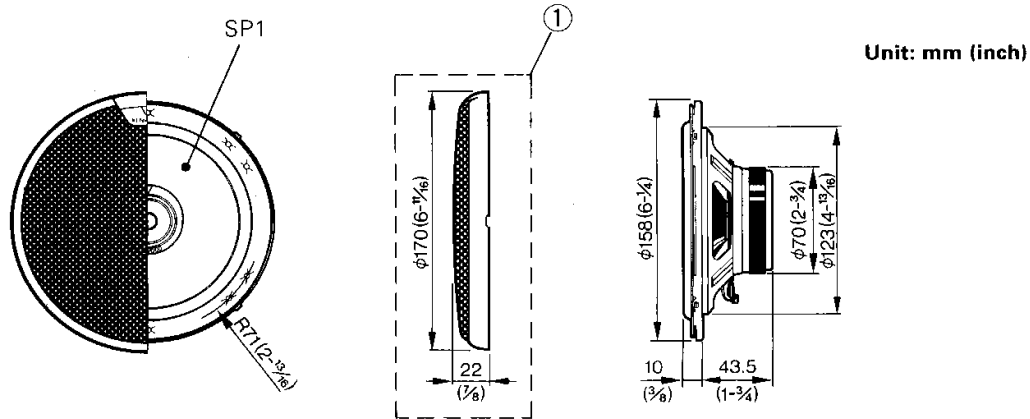

DOOR/REAR DECK SPEAKER

KFC-1665

SERVICE MANUAL

KENWOOD

©1996-1 PRINTED IN JAPAN
B51-6947-00 (MC) 1342

EXTERNAL VIEW

PARTS INCLUDED

- ① ..... × 2
- ② ..... × 2
- ③ ..... × 6
- ④ ..... × 6

PARTS LIST

★ New parts
Parts without **Parts No.** are not supplied.
Les articles non mentionnés dans le **Parts No.** ne sont pas fournis.
Teile ohne **Parts No.** werden nicht geliefert.

Ref No.	New Parts	Parts No.	Description
①		B06-0975-08	Grille ass'y
②		E30-5283-08	Speaker cord
③, ④		N99-1086-18	Screw set
SP1	★	T15-0304-08	Speaker

SPECIFICATIONS

1. Speakers
2. Woofers ..... 158mm (6in) Film Overlaid
     Cone Type 160g (5.5oz) Magnet
   - Tweeter ..... 35mm (1-3/8in) Balanced Dome Type
   - Peak Power ..... 80 Watts
   - Frequency Response ..... 45Hz ~ 20,000Hz
   - Sensitivity ..... 91dB/W at 1m
   - Impedance ..... 4 Ohms
   - Net Weight With Grille ..... 1,200g (2.6lb)/Pair

Note: _____
We follow a policy of advancements in development.
For this reason specifications may be changed without notice.

KENWOOD CORPORATION

14-8, Dogenzaka 1-chome, Shibuya-ku, Tokyo, 150 Japan
KENWOOD SERVICE CORPORATION
P.O. BOX 22745, 2201 East Dominguez St., Long Beach, CA 90801-5745 U.S.A.
KENWOOD ELECTRONICS CANADA INC.
8970 Keele Rd., Mississauga, Ontario, Canada L4J 1S8
KENWOOD ELECTRONICS LATIN AMERICA S.A.
P.O. BOX 56-2791, Piso 6 Plaza Chase, Cl. 47 y Avenida de la Guardia, Panama, Republic de Panama
TRIO-KENWOOD U.K. LIMITED
KENWOOD House, Owlght Road, Watford, Herts, WD1 8ED United Kingdom
KENWOOD ELECTRONICS BENELUX N.V.
Meeuwbeekweg 4 119 BA 1030 Zaventem, Belgium
KENWOOD ELECTRONICS DEUTSCHLAND GMBH
Rembrandtstr. 15, D-51101 Heusensteden, Germany
TRIO-KENWOOD FRANCE S.A.
13 Boulevard Ney, 75018 Paris, France
KENWOOD ELECTRONICS ITALIA S.p.A.
Via G. Galvani 7/6, 20129 Milano, Italy
KENWOOD IBERICA S.A.
Bofvia, 239-08020 Barcelona, Spain
KENWOOD ELECTRONICS AUSTRALIA PTY. LTD. (A.C.N. 001 499 074)
P.O. BOX 504, 8 Fingtree Drive, Australia Centre, Hemelbush, N.S.W. 2140, Australia
KENWOOD & LEE ELECTRONICS, LTD.
Unit 37 12-1724, Level 37 Tower 1, Metroplaza, 223 Hong Fong Road, Kwai Fong N.T. Hong Kong
KENWOOD ELECTRONICS SINGAPORE PTE LTD.
No. 1 Gerling Lane # 07-01, Kenwood Building Singapore, 399044
KENWOOD ELECTRONICS (MALAYSIA) SDN BHD
10 1st Floor, Block B, Wisma Semantan, No. 12, Jalan Keliling, Bukit Damansara, 50400 Kuala Lumpur, Malaysia