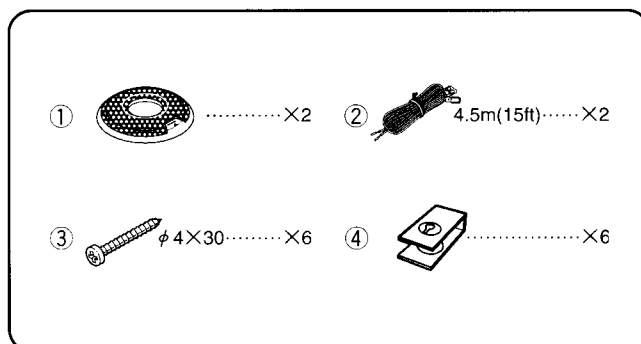

EXTERNAL VIEW**UNIT : mm (inch)****PARTS INCLUDED****PARTS LIST**

* New parts

Parts without **Parts No.** are not supplied.Les articles non mentionnés dans le **Parts No.** ne sont pas fournis.Teile ohne **Parts No.** werden nicht geliefert.

Ref No.	New Parts	Parts No.	Description
①	*	B06-1079-08	GRILLE ASSY
②		E30-5367-08	CORD ASSY
③, ④		N99-1283-05	SCREW SET
⑥	*	T15-0336-08	SPEAKER

SPECIFICATIONS**Speakers**

Woofer	158mm(6in) Pearl Mica Cone Type
	340g(11.9oz) Magnet
Tweeter	40mm(1-9/16in) P.P.T.A. Balanced Dome Type
Peak Power	150 Watts
Frequency Response	35 Hz~30,000 Hz
Sensitivity	92 dB/W at 1m
Impedance	4 Ohms
Net Weight With Grille	2,180g(4.8 lb)/Pair