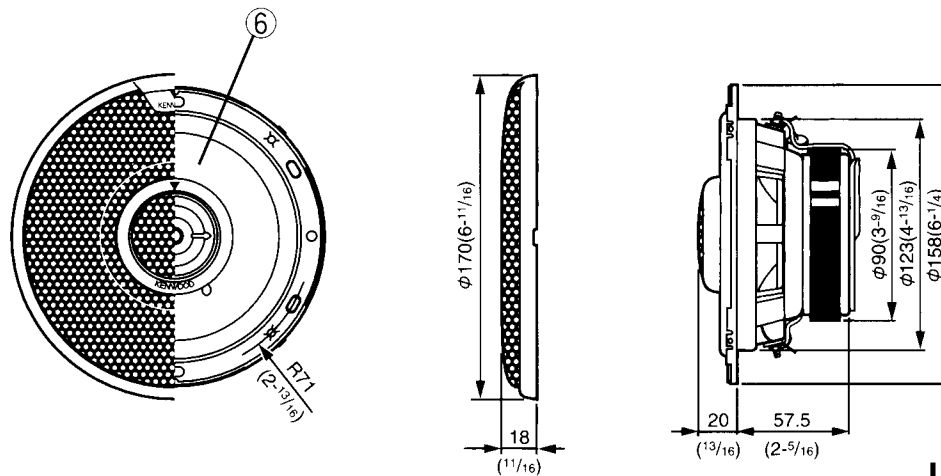

EXTERNAL VIEW**UNIT : mm (inch)****PARTS INCLUDED****PARTS LIST**

* New parts

Parts without **Parts No.** are not supplied.Les articles non mentionnés dans le **Parts No.** ne sont pas fournis.Teile ohne **Parts No.** werden nicht geliefert.

Ref No.	New Parts	Parts No.	Description
①	*	B06-1079-08	GRILLE ASSY
②		E30-5367-08	CORD ASSY
③, ④		N99-1283-05	SCREW SET
⑥	*	T15-0336-08	SPEAKER

SPECIFICATIONS**Speakers**

Woofer	158mm(6in) Pearl Mica Cone Type
	340g(11.9oz) Magnet
Tweeter	40mm(1-9/16in) P.P.T.A. Balanced Dome Type
Peak Power	150 Watts
Frequency Response	35 Hz~30,000 Hz
Sensitivity	92 dB/W at 1m
Impedance	4 Ohms
Net Weight With Grille	2,180g(4.8 lb)/Pair