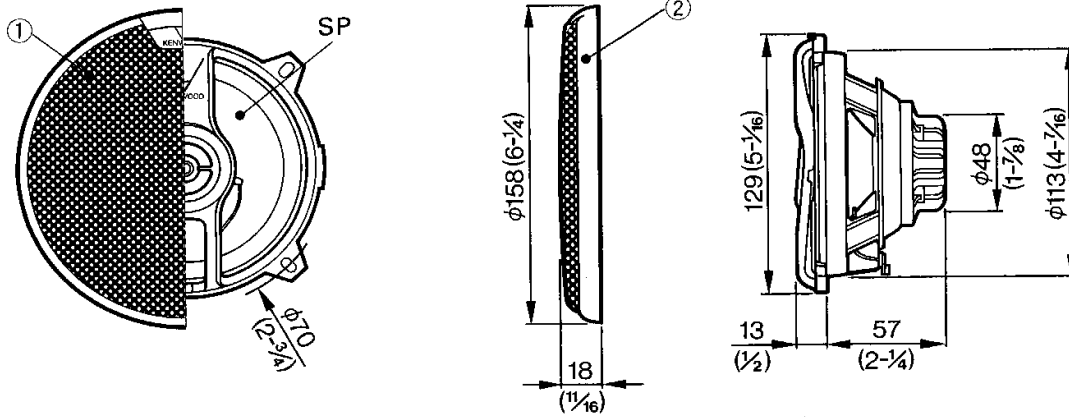

DOOR/REAR DECK SPEAKER

KFC-HQR13

SERVICE MANUAL

KENWOOD

©1996-1 PRINTED IN JAPAN
B51-6958-00 (MC) 1342

EXTERNAL VIEW

UNIT: mm (inch)