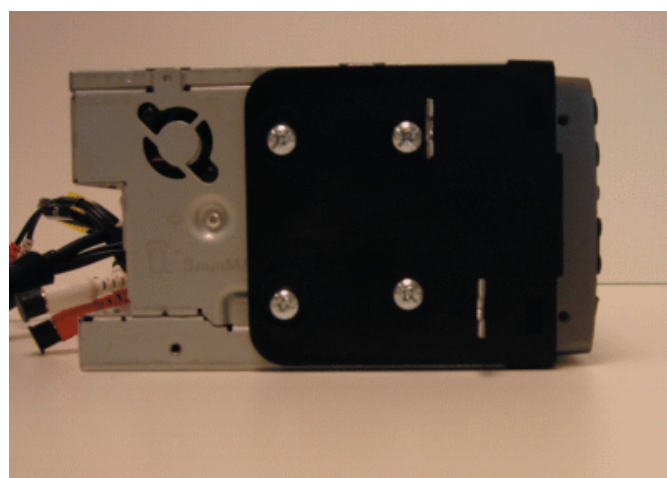

Installation manual for:
Hyundai Sonata 2005 -->

Installation kit includes the following items:

- * 1X Radio trim
- * 1X Radio trim D3 (thin trim)
- * 4X Mounting plates
- * 8X Screws

* Mount the plates.

Listen to the Future

1

Car is equipped with no/original or aftermarket headunit.

2

Remove 2 screws and use plastic wedge to remove plastic rim.

3

Remove 2 screws and use plastic wedge to remove panel.

4

Place head unit including mounting plates and supporting bracket.

5

Tighten headunit with 4 screws.

6

Place panels back in reverse order.

Connect all of the needed wiring harnesses and check the connections carefully.