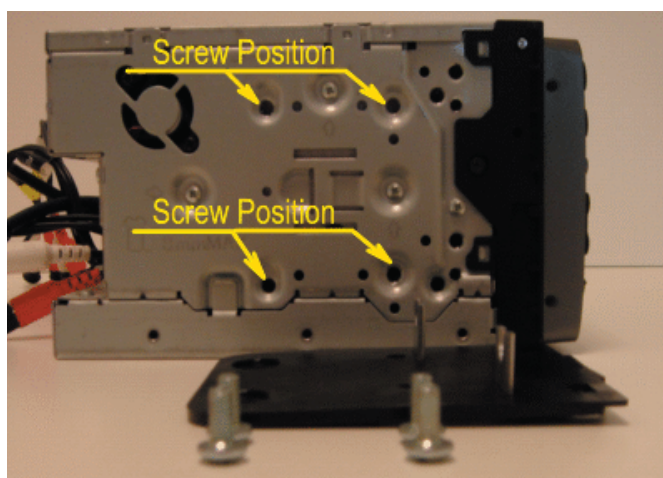

Installation manual for:
Hyundai Sonata 2005 -->

Installation kit includes the following items:

- * 1X Radio trim
- * 1X Radio trim D3 (thin trim)
- * 4X Mounting plates
- * 8X Screws

* Mount the plates.

Listen to the Future

1

Car is equipped with no/original or aftermarket headunit.

2

Remove 2 screws and use plastic wedge to remove plastic rim.

3

Remove 2 screws and use plastic wedge to remove panel.

4

Place head unit including mounting plates and supporting bracket.

5

Tighten headunit with 4 screws.

6

Place panels back in reverse order.

Connect all of the needed wiring harnesses and check the connections carefully.