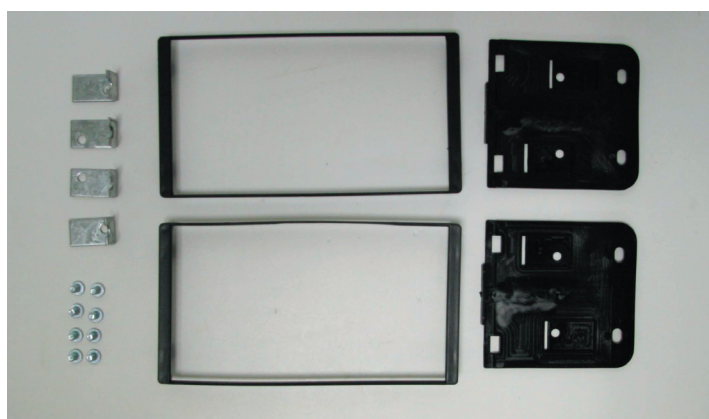

Installation manual for:
Hyundai Sonata 2005 -->

Installation kit includes the following items:

- * 1X Radio trim
- * 1X Radio trim D3 (thin trim)
- * 4X Mounting plates
- * 8X Screws

* Mount the plates.

Listen to the Future

1

Car is equipped with no/original or aftermarket headunit.

2

Remove 2 screws and use plastic wedge to remove plastic rim.

3

Remove 2 screws and use plastic wedge to remove panel.

4

Place head unit including mounting plates and supporting bracket.

5

Tighten headunit with 4 screws.

6

Place panels back in reverse order.

Connect all of the needed wiring harnesses and check the connections carefully.