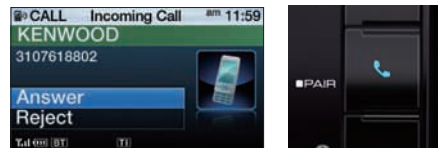

BUILT-IN BLUETOOTH ONLY ON THE KIV-BT901

With a Bluetooth enabled Kenwood model, pairing the receiver with a Bluetooth mobile phone is now easier than ever. Once paired, phonebooks can be uploaded to the receiver quickly. In addition up to six phone numbers can be preset and call histories can be stored onto the receiver for speedy access helping to create a safer driving experience.