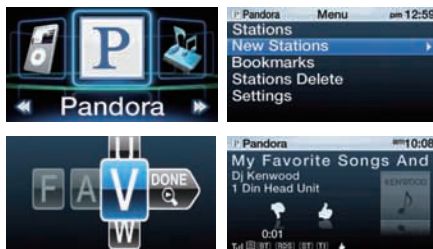

Advanced Media and Receivers

Playing all your favorite tunes and opening new horizons

KIV-BT901 Bluetooth®

Powered by
 Parrot

Digital Media Receiver with Built-in Bluetooth

KIV-701

Digital Media Receiver

- 3" Full Color TFT
- Variable Color Illumination
- 50W x 4 MOSFET
- 3 PREOUTS 4V
- USB + AUX
- 1AV-Out
- Rear View Camera-In
- Steering Remote-In
- Dual Zone AV Control

SOUND EXCELLENCE

Made for iPod iPhone

PANDORA®
internet radio

PANDORA®
internet radio

PANDORA CONNECTIVITY

If you already use Pandora applications on your smartphone, the Pandora Link allows you to play your favorite stations in the car. The 3- or 5-line selectable text display shows artist, station name and song title simultaneously. Pandora Link also provides Pause, Skip and Thumbs Up/Down.

Bluetooth®

Powered by
 Parrot

BUILT-IN BLUETOOTH ONLY ON THE KIV-BT901

With a Bluetooth enabled Kenwood model, pairing the receiver with a Bluetooth mobile phone is now easier than ever. Once paired, phonebooks can be uploaded to the receiver quickly. In addition up to six phone numbers can be preset and call histories can be stored onto the receiver for speedy access helping to create a safer driving experience.

Made for iPod iPhone

IPOD CONNECTIVITY

iPod Album Art can be displayed on the receiver's color display, just as you would see it on an iPod screen. There are four advanced search functions: Direct, Alphabet, Skip and Related that can be used to search for songs. There is also a Log Function to call up songs and stations in the memory. For added convenience a quick turn of the control knob automatically switches to two speed search, making finding tunes easier.

Added Safety for You and Others