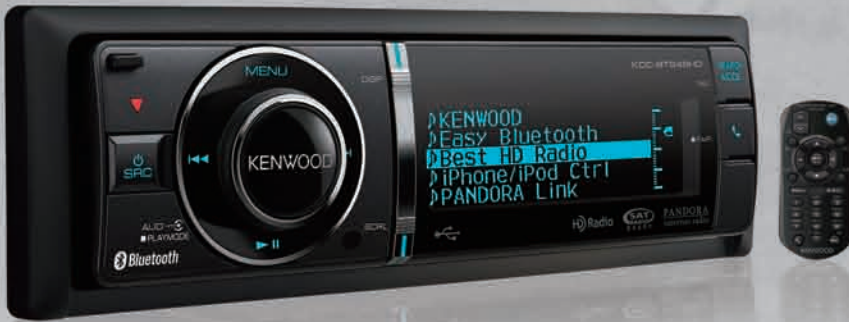

Easy Pairing Mode: The receiver will search and display all Bluetooth-enabled phones in the car simply by pressing and holding the Bluetooth Direct Key. Select a phone of your choice to be paired with the KIV-BT901.

### Added Safety for You and Others

The KIV-BT901 and KIV-701 feature a back up camera input compatible with the CMOS-300 or CMOS-200. When either backup camera is connected a view of what's behind the vehicle is displayed.

# KDC-BT948HD

CD Receiver with Built-in HD Radio and Bluetooth

- 5-Line Full Dot LCD
- Variable Color Illumination
- 50W x 4 MOSFET
- 3 PREOUTS 4V
- USB + AUX
- Steering Remote-In

**SOUND EXCELLENCE**

Made for iPod iPhone