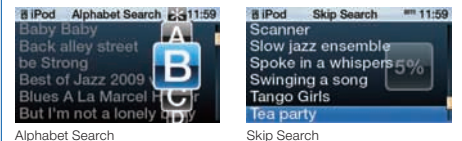

IPOD CONNECTIVITY

iPod Album Art can be displayed on the receiver's color display, just as you would see it on an iPod screen. There are four advanced search functions: Direct, Alphabet, Skip and Related that can be used to search for songs. There is also a Log Function to call up songs and stations in the memory. For added convenience a quick turn of the control knob automatically switches to two speed search, making finding tunes easier.