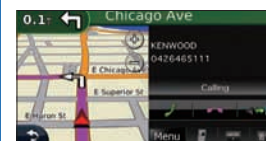

Multimedia Navigation Systems

Kenwood gets you where you're going quickly and conveniently

DNX7180

In-Dash 2-DIN AV Navigation System with Built-in Bluetooth

- 6.95" WVGA Monitor
- 50W x 4 MOSFET
- 3 PREOUTS 4V
- USB x 1
- 1AV-In 1AV-Out
- Rear View Camera-In
- Steering Remote-In
- Dual Zone AV Control

Reverse Tilt Monitor

NAVIGATION FEATURES

Advanced Navigation System

Kenwood's entire lineup of Multimedia Navigation Systems is equipped with high-performance navigation features supported by industry-leading Garmin technology and NAVTEQ maps. Providing easy, touch-panel operation, the high-precision WVGA display intuitively guides you to any destination smoothly and quickly.

Eco Solution with ecoRoute™ HD

ecoRoute HD with the optional vehicle data module (KNA-EC100) plugs directly into a vehicle's OBD2 port allowing the DNX7180 to receive, via Bluetooth, accurate real-time vehicle data such as fuel economy and mileage reports, engine performance etc. A feature designed to help drivers save money while reducing CO₂ emissions, ecoRoute HD uses OBD (on-Board Diagnostics) data. OBD is a computer based system built into most 1996-and-later light duty vehicles and trucks.

Lane Assist with Junction View

The Lane Assist function guides you to the appropriate lane to be in for upcoming junctions and interchanges, and Junction View displays a realistic view of upcoming road details facilitating a safer navigation experience.

Lane Assist: The lane you should be in for an upcoming junction is highlighted.

Junction View: As a junction is approached, highway signs are grayed out except for the one in the direction you should be heading to.

Built-in NAVTEQ Traffic