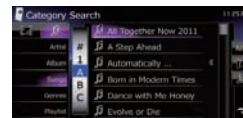

Category Search Screen