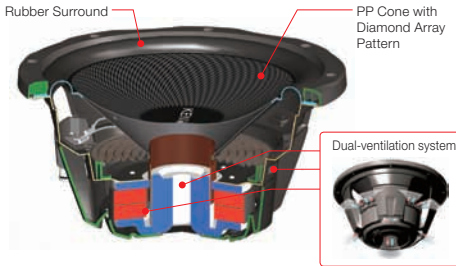

SUBWOOFER WITH DUAL VENTILATION SYSTEM

The KFC-W3013PS subwoofer is a Rubber Surround system featuring a polypropylene cone with a Diamond Array Pattern. Rubber Surround reduces noise at high power input and the Diamond Array Pattern increases the cone strength by its rib-effect. The subwoofer also features unique Dual Ventilation System that lets out air from the back and all sides of the subwoofer, contributing to improved heat dissipation and superior overall bass reproduction.