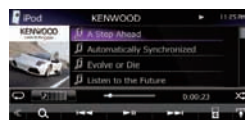

IPOD CONNECTIVITY

The My Favorite Albums feature of the DNX6180 and DNX5180 allows the user to "flick through" album art from a connected iPhone or iPod and create their own personal "Top Ten" by simple drag and drop operation. Up to 2,000 album art images can be uploaded to the receiver. The Album Art view can also be easily switched between the Simple Mode and Useful Mode.

iPod Music Playback Screen