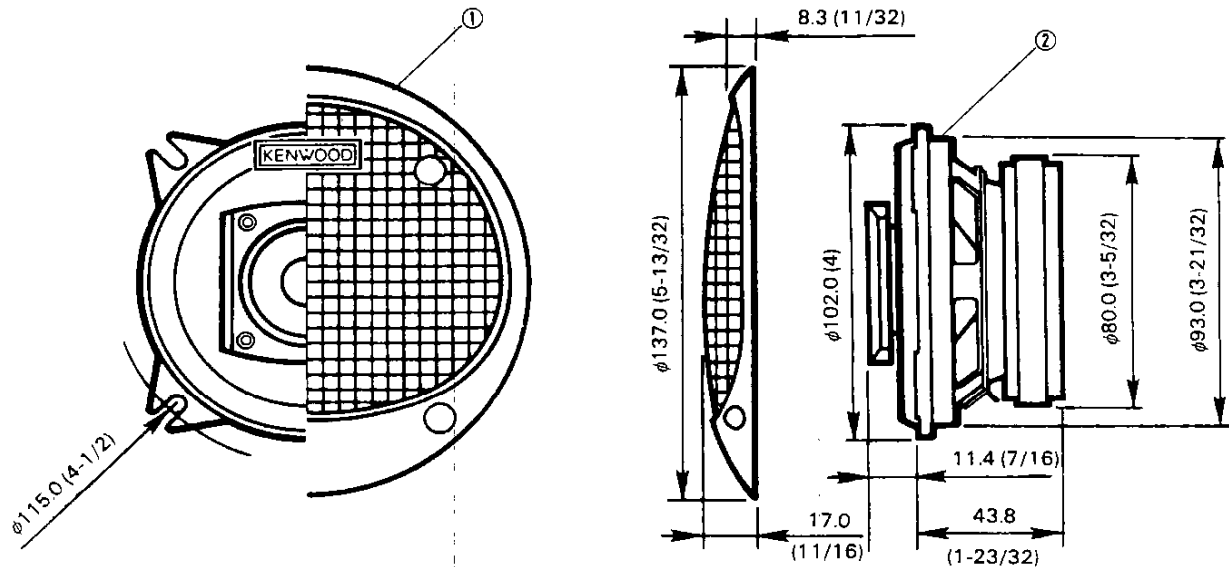

DOOR MOUNT SPEAKER

KFC-1071

SERVICE MANUAL

KENWOOD

© 1986-12 PRINTED IN JAPAN
B51-3109-00 (G) 2015

EXTERNAL VIEW

Unit: mm (inch)

SPECIFICATIONS

Speakers

- Woofer..... 170g (6 oz) Magnet
10cm (4") Water-resistant cone
- Tweeter..... 40mm (1-9/16") cone
- Peak power..... 45 watts
- Sensitivity..... 90 dB/w at 1m
- Impedance..... 4 ohms
- Insulated cable..... 3m (9.8ft) 2 pcs
- Weight per speaker with grille..... 620g (1 lb 6 oz)

PARTS LIST

* New Parts
Parts without Parts No. are not supplied.
Les articles non mentionnes dans le Parts No. ne sont pas fournis.
Teile ohne Parts No. werden nicht geliefert.

Ref.No.	New Parts	Parts No.	Description	Destination
①	*	B06-0256-08	FRONT GRILLE	E
①	*	B06-0257-08	FRONT GRILLE	T
	*	E30-1182-08	SPEAKER CORD SET	
	*	N99-1045-08	SCREW SET	
②	*	T15-0090-08	SPEAKER	