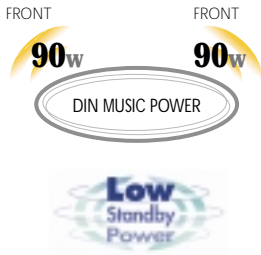

XD-355

XD-355/XD-355-H

CD Mini Audio System

- 3-disc rotary CD changer mechanism (2 discs changeable when one plays)
- 5 mode preset equalisers
- Extra Bass Circuit
- 3-way speakers including 160mm woofers
- DIN MUSIC POWER: 90 W x 2
- RMS POWER OUTPUT: 50W x 2

Tuner & Timer Section:

- MW/FM reception bands
- RDS function
- Multi-timer (Sleep/Recording/Playback)
- 45-station random memory

CD Player Section:

- CD Program/Repeat/Random

Cassette Deck Section:

- Full-logic single auto-reverse/single recording cassette deck
- CD synchronised recording

Speakers Section LS-N30S:

- 3-way 3-speaker system
- 16mm woofer
- 50mm tweeter
- 25mm super tweeter
- Punching metal grille