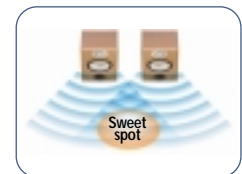

Conventional Speaker

The HM-982RW, Complete With CD-R/RW Recorder

Besides a CD player, cassette deck and tuner, the HM-982RW offers the versatility of a CD-R/RW recorder. Among other things, this lets you record your favourite tracks from different CDs onto a single disc, and store your analogue record collection on CD-R/RW discs. And when you're driving, you can listen to your original discs on a Kenwood car audio system.

(HM-982RW)