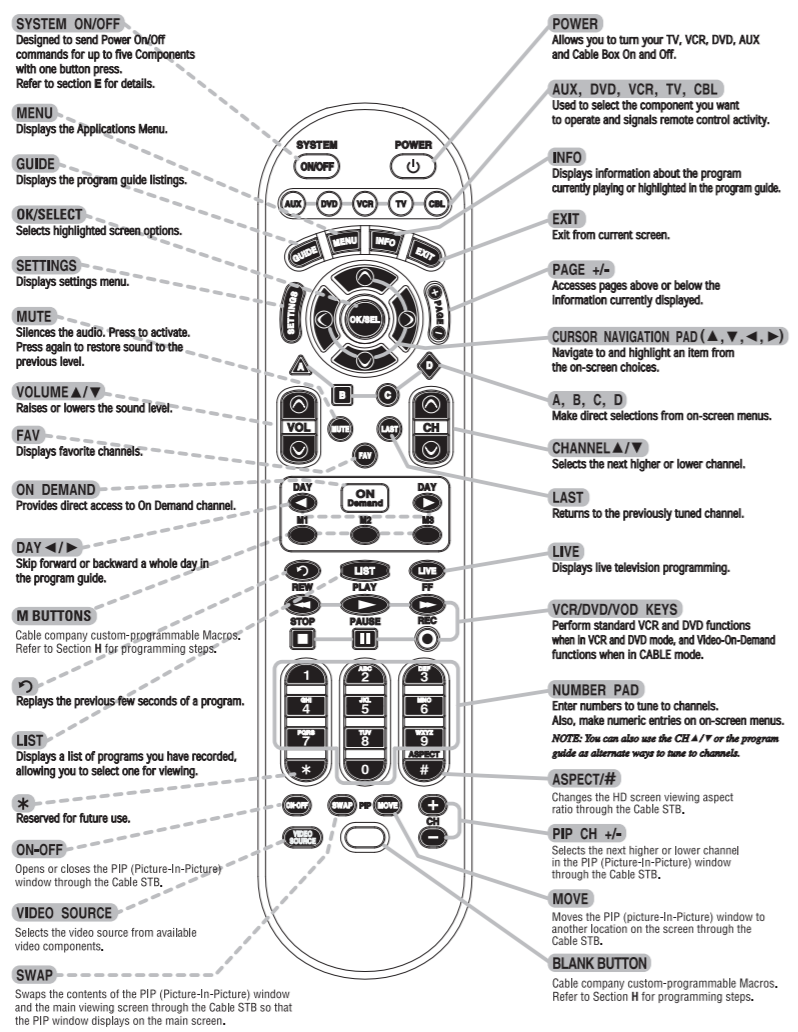

4 Button Functions

5 Programming the Remote Control

There are two ways you can program your CLIKR™-5 remote:

- The Pre-Programmed 3-Digit Code Method
- The Auto-Search Method

The Pre-Programmed Code Method allows you to setup all the buttons at once by entering 3-digit code numbers that correspond to a particular Component's manufacturer/brand, so it's the fastest and easiest of the two methods. (Code Tables are on the backside of this Instruction Sheet.) The Auto-Search Method scans through all the codes in the remote control, one at a time.

IMPORTANT SETUP NOTE!

This pertains to all programming steps. When you are in setup mode, a component LED will light for 30 seconds. If you do not press a button within 30 seconds, the LED light will turn off and exit setup mode and you will need to start over.

A. Pre-Programmed 3-Digit Code Method

STEP1 Turn on the Component you want to program (TV, VCR, DVD or AUX).

STEP2 Press the [COMPONENT] button (TV, VCR, DVD or AUX) to be programmed and [OK/SEL] button simultaneously for 3 seconds. The Component LED light will turn on for 30 seconds indicating the unit is ready to be programmed.

STEP3 Point the remote control toward the Component and enter the 3-digit code number assigned to your brand.

*Note : If the 3-digit code number you just entered is correct, the Component will turn Off. If it did not turn Off, continue entering code numbers listed for that brand until the Component turns Off.

STEP4 After you've entered the correct code number and the Component has turned Off, press the [POWER] button to turn the Component back On. Now it is time to test the VOLUME and MUTE buttons for the TV (or PLAY and STOP buttons for VCR and DVD) to make sure they all work. If any of the functions do not work as they should, repeat from STEP 3 using the next 3-digit code number listed for that brand until you find the best Component code.

STEP5 Once you have found the correct 3-digit code, save it by pressing the same [COMPONENT] button one more time. The Component LED light will blink twice to confirm that the code was successfully stored.

Now, program the rest of your Components by repeating STEPS 1-5.

*Note : If the Pre-Programmed Method did not work, or if the Code Tables do not list your Component brand, use the Auto-Search Method as explained in Section B.

B. Auto-Search Method

STEP1 Turn on the Component you want to program (TV, VCR, DVD or AUX).

STEP2 Press the [COMPONENT] button (TV, VCR, DVD or AUX) to be programmed and [OK/SEL] button simultaneously for 3 seconds. The Component LED light will turn on for 30 seconds indicating the unit is ready to be programmed.

STEP3 Point the remote toward the Component and press the [CH ▲] or [CH ▼] button one step at a time or keep it pressed. The remote will emit a series of ON/OFF commands. Release the [CH ▲] or [CH ▼] button as soon as the Component turns Off.