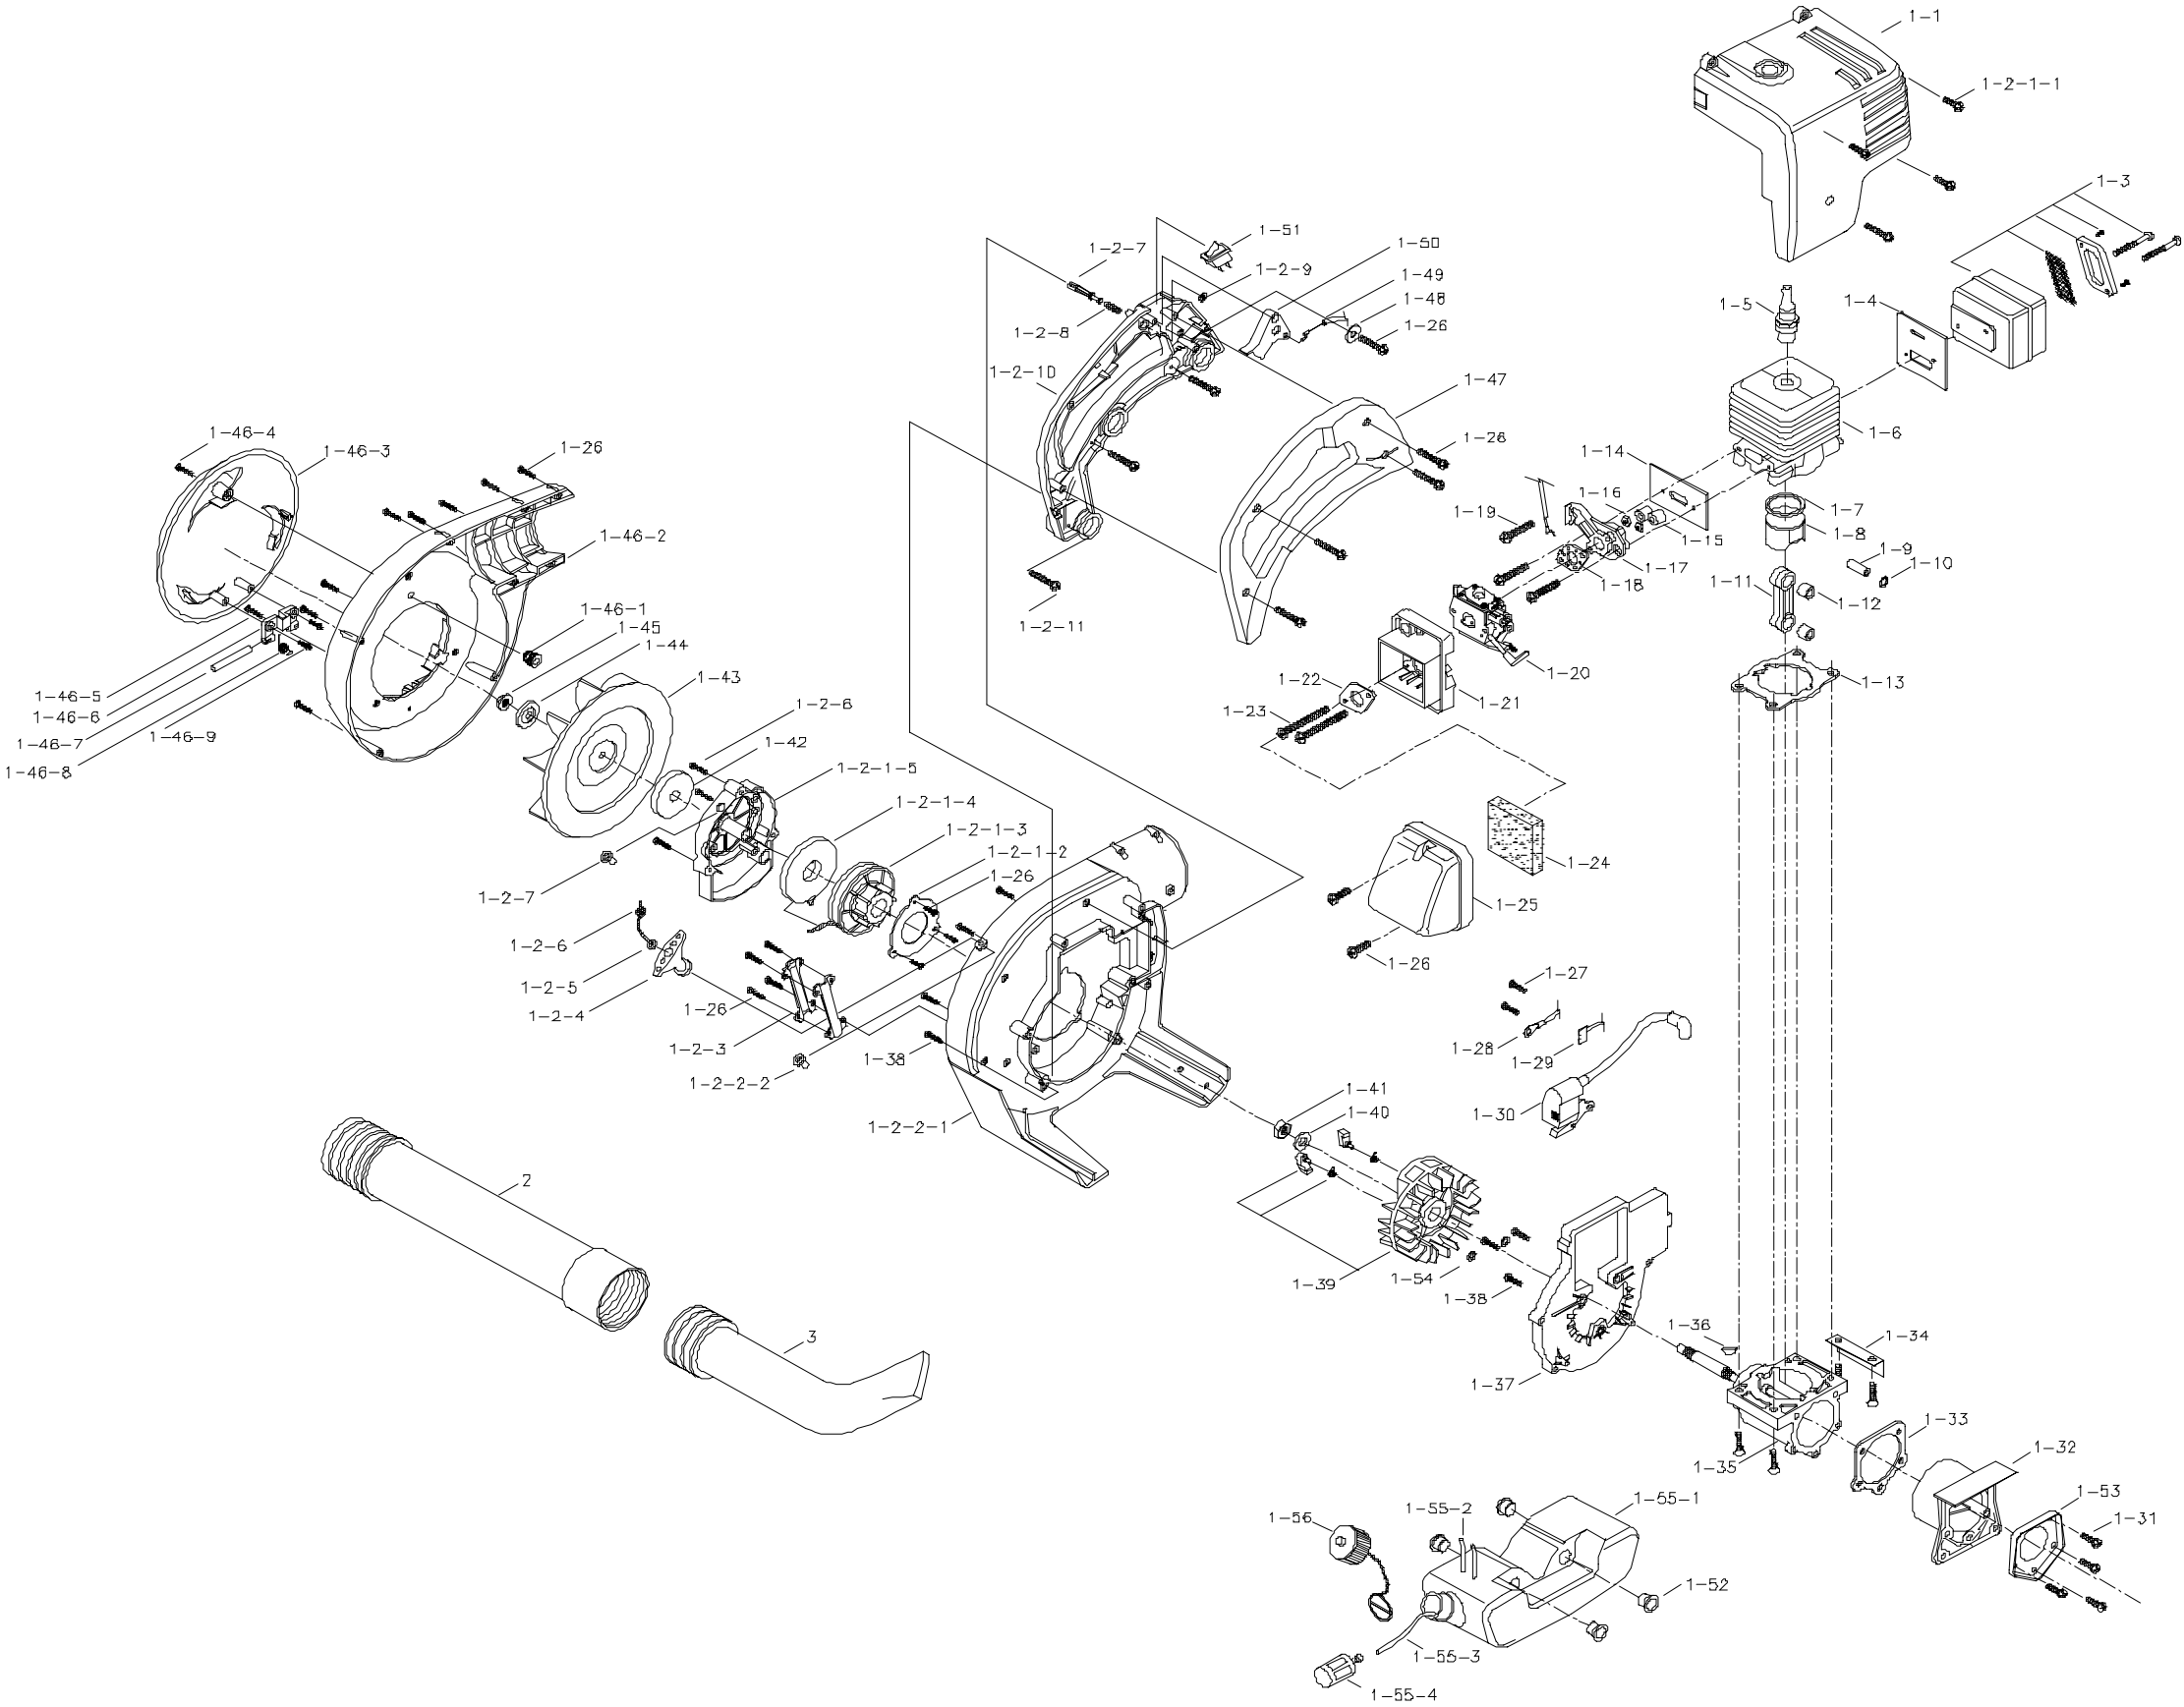

SERVICE SPARE PARTS LIST

SPECIFY MODEL NO. WHEN ORDERING PARTS	
28cc Blower	
MODEL NO.	MB3200/41BR320G077

DATE	REVISIED DATE	PAGE
10/2/2001	N/A	1/2

SERVICE SPARE PARTS LIST

SPECIFY MODEL NO. WHEN ORDERING PARTS		DATE	REVISED DATE	PAGE
28cc Blower		1/14/2004	N/A	1/2
MODEL NO.	MB3200/41BR320G077			