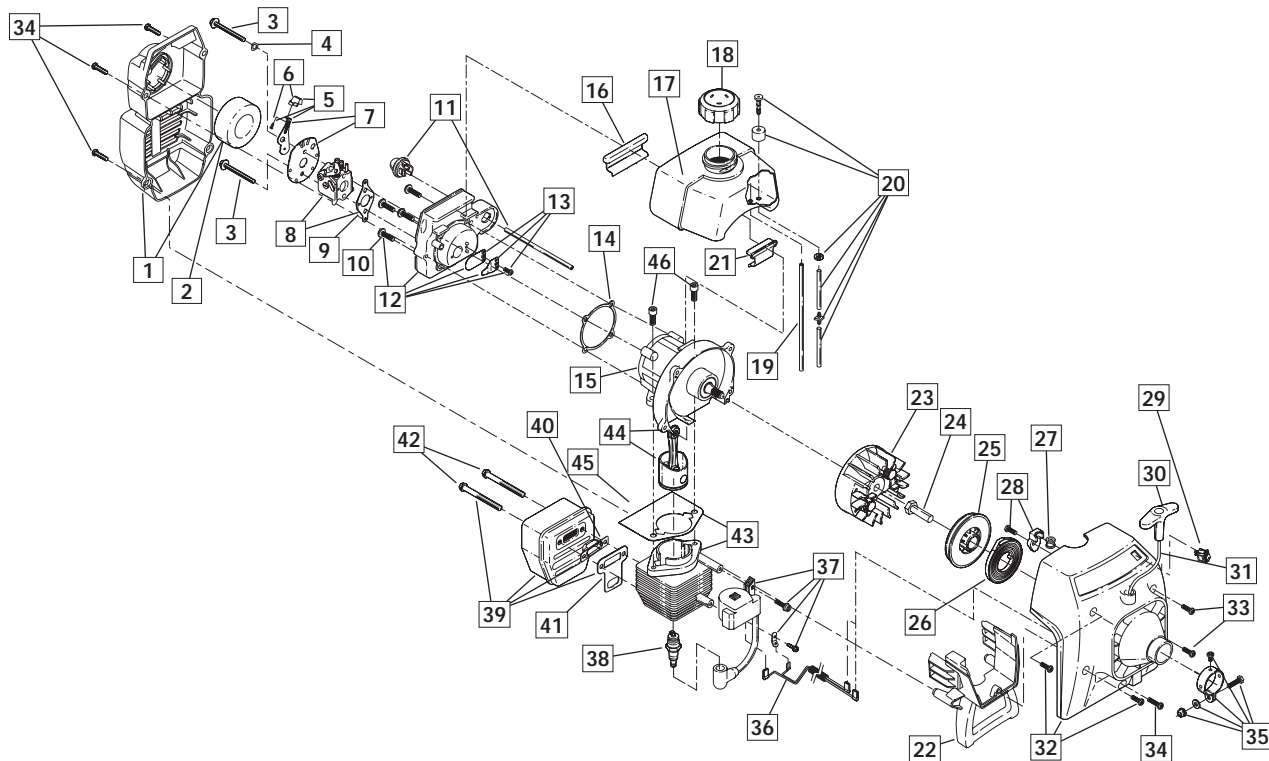

PARTS LIST FOR PPN 41ADY70G000

Ref. No.	Part No.	Part Description
1	791-182059	Air Cleaner/Muffler Cover Assembly (includes 2 & 34)
2	791-180350B	Air Cleaner Filter
3	791-180351	Carburetor Mounting Screws
4	791-180226	Wavy Washer
5	791-182160	Choke Lever Assembly (includes 6)
6	791-182161	Choke Knob and Screw
7	792-182162	Choke Lever and Plate (includes 5)
8	753-04320	Carburetor Assembly (includes 9 & 20)
9	791-610675	Carburetor Gasket
10	791-181860	Carb Mount Screw
11	791-683974	Primer and Hose Assembly
12	753-1196	Carb Mount Assembly (includes 10 & 13, 14)
13	791-684451	Reed Assembly
14	753-1208	Crank Case Gasket
15	753-04321	Crank Case Service Assembly (includes 10)
16	791-612134	Rear Mounting Pad
17	791-182767	Fuel Tank Assembly (includes 18-20)
18	791-182612	Fuel Cap Assembly
19	791-181168	Fuel Return Line
20	791-682039	Fuel Line Assembly
21	791-145308	Front Mounting Pad
22	791-182064	Shroud Extension and Stand
23	791-182736	Flywheel Assembly
24	791-610303	Square Nut Drive
25	753-04232	Recoil Pulley Assembly
26	791-613102	Recoil Spring
27	791-611061	Rope Guide

Ref. No.	Part No.	Part Description
28	791-181889	Pulley Retainer Assembly
29	753-04241	Switch Assembly (includes 36)
30	791-181079	Pull Handle
31	791-613103	Rope
32	753-04329	Starter Housing Assembly (includes 33)
33	791-181862	Housing Screw
34	791-181345	Screw
35	791-153597	Upper Clamp Assembly
36	753-04242	Wire Lead
37	753-04324	Module Assembly
38	791-610311B	Spark Plug
39	791-182066	Muffler Assembly (includes 42-44)
40	791-182747	Spark Arrestor
41	753-04159	Exhaust Gasket
42	791-147575	Muffler Mounting Bolt Assembly
43	753-04323	Cylinder Assembly (includes 45 & 46)
44	753-1207	Piston and Rod Assembly
45	753-1197	Cylinder Gasket
46	791-182723	Cylinder Bolt
*	753-04134	Engine Gasket Kit
*	791-180602	O.E.M. Carburetor Repair Kit
*	791-181069	Gasket Diaphragm Repair Kit
*	753-1209	Piston Ring
*	753-04322	Short Block Assembly (includes 10, 15, 38, 43-46)
*	Not Shown