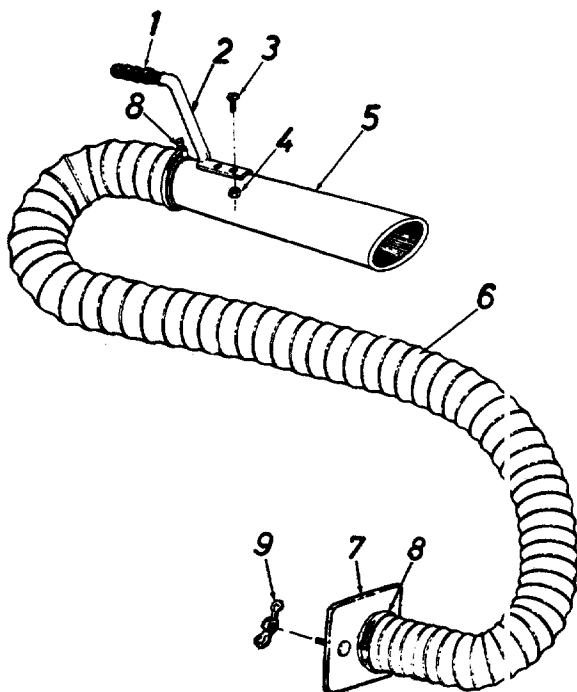

## Hose Attachment Kit

**Model Number  
290-204-000**

### PARTS LIST FOR KIT 290-204-000

REF. NO.	PART NO.	DESCRIPTION
1	07071	Handle Grip
2	12229A	Handle
3	710-0399	Truss Sems Scr. 10-24 x 1/2" Lg.*
4	712-0121	Hex Nut 10-24 Thd.*
5	731-0213	Hose Nozzle
6	723-0294	Flexible Hose 4" Dia. x 10' Lg.
7	14568	Hose Adapter
8	723-0295	Hose Clamp—For 4" Dia. Hose
9	736-0231	Flat Washer .34 I.D. x 1.12 O.D.
10	764-0199A	Bag (Optional)

### PARTS LIST FOR MODEL 290-210-000 HOSE KIT

REF. NO.	PART NO.	DESCRIPTION
1	07071	Handle Grip
2	12229A	Handle
3	710-0399	Truss Sems Scr. 10-24 x 1/2" Lg.*
4	712-0121	Hex Nut 10-24 Thd.*
5	731-0213	Hose Nozzle
6	723-0294	Flexible Hose 4" Dia. x 10'
7	15776	Hose Adapter Plate
8	723-0295	Hose Clamp—4"
9	712-0113	Wing Nut 1/4-20 Thd.