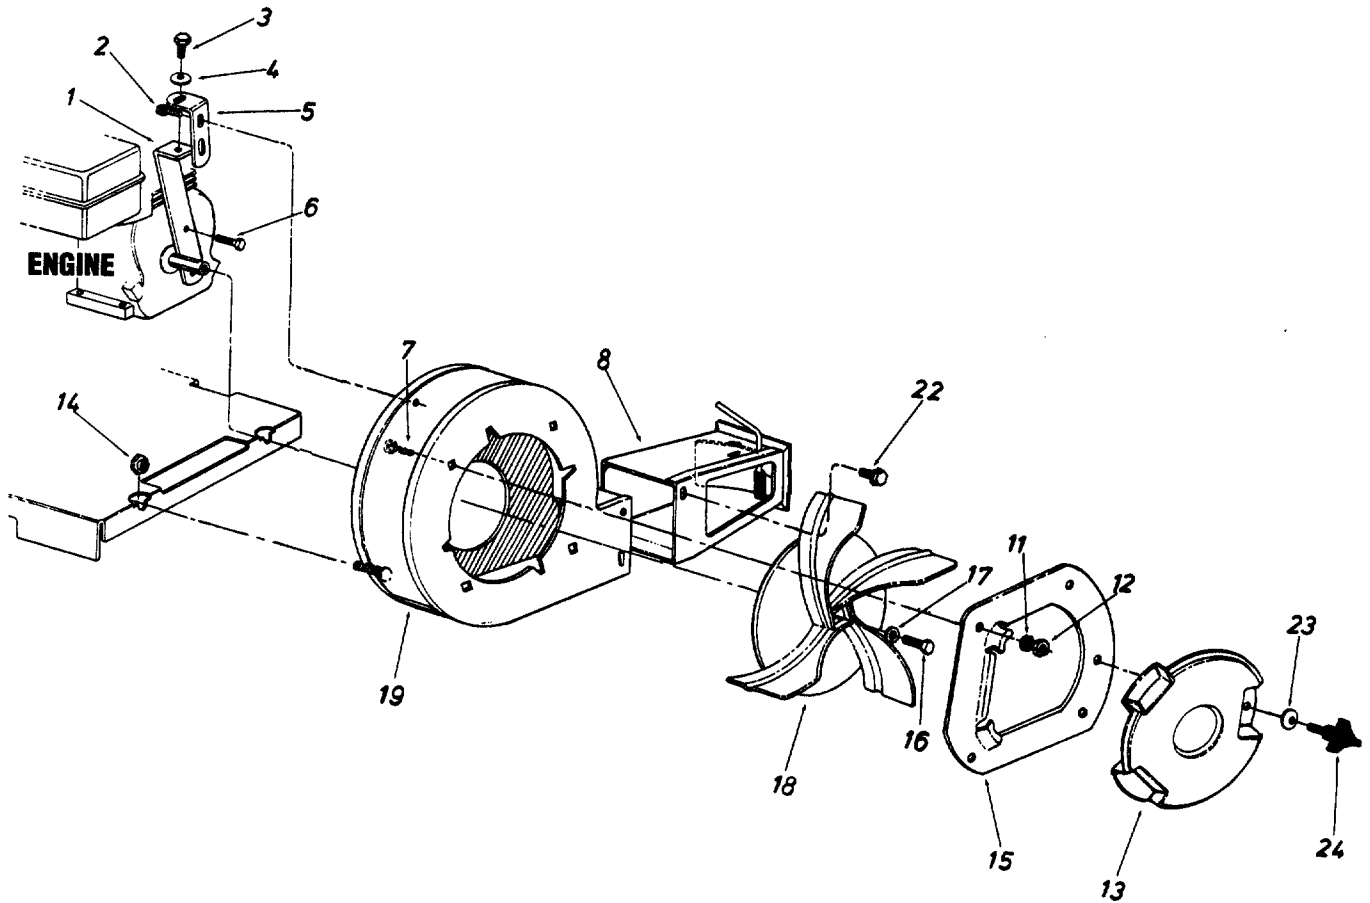

Models 652 and 655

PARTS LIST FOR MODELS 652 AND 655 LEAF BLOWERS

PART NO.	CODE	DESCRIPTION	REF. NO.	PART NO.	CODE	DESCRIPTION
14539		Engine Housing Brace Ass'y.	14	711-0758		Hex Shoulder Nut .50" I.D.
710-0600		Hex Self-Tap Scr. 5/16" x .5"	15	14563A		Nozzle Plate Ass'y.
710-0118		Hex Bolt 5/16-18 x .75" Lg.*	16	710-0191		Hex Bolt 3/8-24 x 1.25"†
736-0119		L-Wash. 5/16" I.D.*	17	736-0217		L-Wash. 3/8" I.D.-H.D.
14541		Right Angle Bracket	18	14536A		Air Vane Plate Ass'y.†
710-0627		Hex Locking Bolt 5/16-24 x .75"	19	14496A		Blower Housing Ass'y.-Comp.
710-0260		Carriage Bolt 5/16-18 x .62"	22	710-0259		Hex Sems Bolt 5/16-18 x .62" Lg.*
14479		Directional Discharge Ass'y.				Bell-Wash. .34" I.D. x .87" O.D.
736-0119		L-Wash. 5/16" I.D.*	23	736-0242		3-Arm Thumb Scr. 5/16-18 x .75" Lg.
712-3010		Hex Nut 5/16-18 Thd. (Gr. 5)	24	720-0170		
731-0608		Blower Guard				

†Used with keyed engine crankshaft.