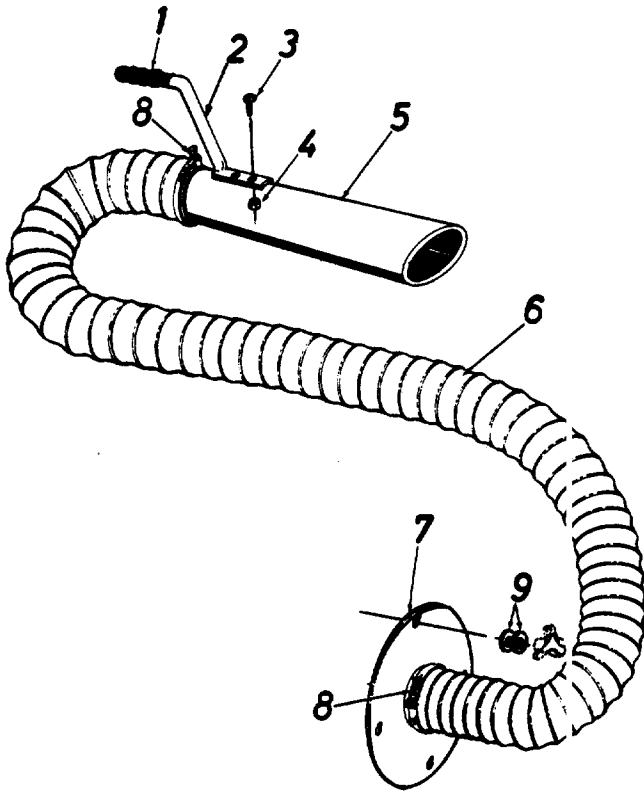

## PARTS LIST FOR MODELS 652 AND 655 LEAF BLOWERS

PART NO.	CODE	DESCRIPTION	REF. NO.	PART NO.	CODE	DESCRIPTION
14539		Engine Housing Brace Ass'y.	14	711-0758		Hex Shoulder Nut .50" I.D.
710-0600		Hex Self-Tap Scr. 5/16" x .5"	15	14563A		Nozzle Plate Ass'y.
710-0118		Hex Bolt 5/16-18 x .75" Lg.*	16	710-0191		Hex Bolt 3/8-24 x 1.25"†
736-0119		L-Wash. 5/16" I.D.*	17	736-0217		L-Wash. 3/8" I.D.-H.D.
14541		Right Angle Bracket	18	14536A		Air Vane Plate Ass'y.†
710-0627		Hex Locking Bolt 5/16-24 x .75"	19	14496A		Blower Housing Ass'y.-Comp.
710-0260		Carriage Bolt 5/16-18 x .62"	22	710-0259		Hex Sems Bolt 5/16-18 x .62" Lg.*
14479		Directional Discharge Ass'y.				Bell-Wash. .34" I.D. x .87" O.D.
736-0119		L-Wash. 5/16" I.D.*	23	736-0242		3-Arm Thumb Scr. 5/16-18 x .75" Lg.
712-3010		Hex Nut 5/16-18 Thd. (Gr. 5)	24	720-0170		
731-0608		Blower Guard				

### PARTS LIST FOR KIT 290-204-000

REF. NO.	PART NO.	DESCRIPTION
1	07071	Handle Grip
2	12229A	Handle
3	710-0399	Truss Sems Scr. 10-24 x 1/2" Lg.*
4	712-0121	Hex Nut 10-24 Thd.*
5	731-0213	Hose Nozzle
6	723-0294	Flexible Hose 4" Dia. x 10' Lg.
7	14568	Hose Adapter
8	723-0295	Hose Clamp—For 4" Dia. Hose
9	736-0231	Flat Washer .34 I.D. x 1.12 O.D.
10	764-0199A	Bag (Optional)

### PARTS LIST FOR MODEL 290-210-000 HOSE KIT

REF. NO.	PART NO.	DESCRIPTION
1	07071	Handle Grip
2	12229A	Handle
3	710-0399	Truss Sems Scr. 10-24 x 1/2" Lg.*
4	712-0121	Hex Nut 10-24 Thd.*
5	731-0213	Hose Nozzle
6	723-0294	Flexible Hose 4" Dia. x 10'
7	15776	Hose Adapter Plate
8	723-0295	Hose Clamp—4"
9	712-0113	Wing Nut 1/4-20 Thd.