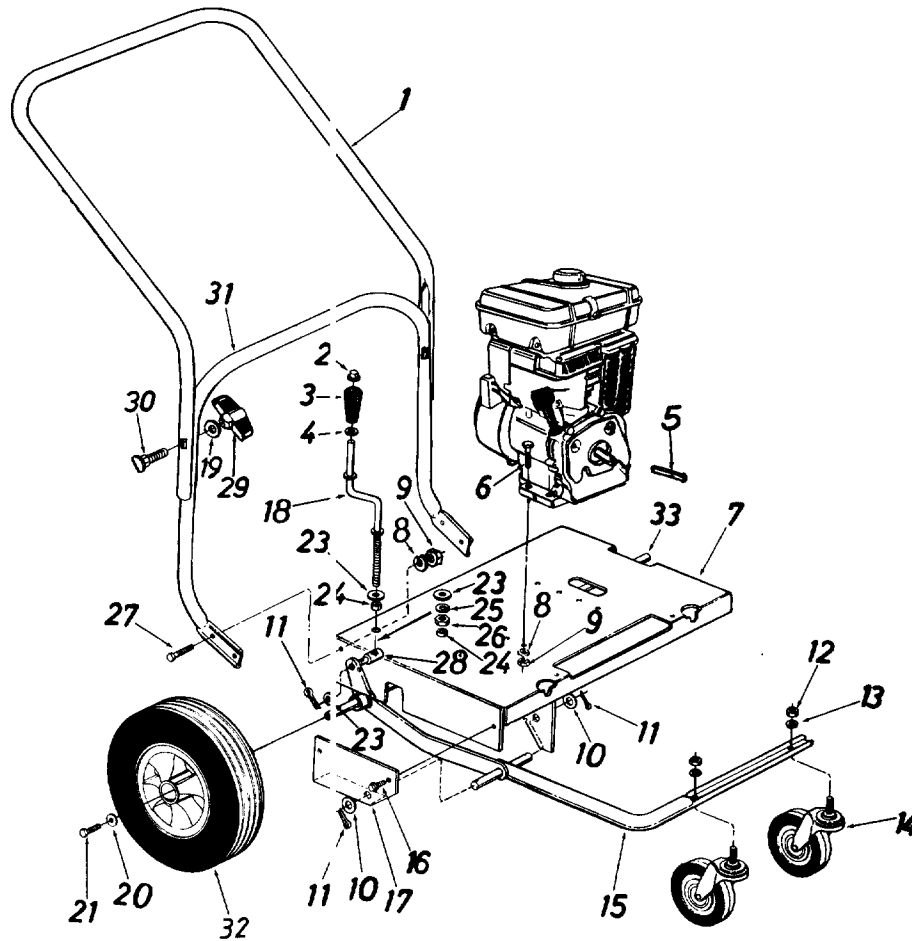

## LEAF BLOWERS

Model Number	Pages
247-652C000 .....	2, 3
247-655A000.....	2, 3
290-204-000.....	4
290-210-000.....	4

MTD PRODUCTS INC • P.O. BOX 368022 • CLEVELAND, OHIO 44136-9722

PRINTED IN U.S.A.

FORM NO. 770-97-7D

## PARTS LIST FOR MODELS 652 AND 655 LEAF BLOWERS

REF. NO.	PART NO.	CODE	DESCRIPTION	REF. NO.	PART NO.	CODE	DESCRIPTION
1	749-0784		Upper Handle	17	14529		Caster Arm Bracket
2	726-0100		Push Nut 3/8" Rod	18	747-0542		Height Adjustment Crank
3	720-0171		Crank Knob	19	736-0451		Saddle Wash. .32" I.D. x .93"
4	736-0117		FI-Wash. .385" I.D. x .62"	20	736-0159		FI-Wash. .34" I.D. x .87" O.D.
5	714-0114		Sq. Key 1/4" x 2.0" Lg.*†	21	710-0170		Hex L-Bolt 5/16-24 x .64" Lg.
6	710-0442		Hex Bolt 5/16-18 x 1.50" Lg.*	23	736-0300		FI-Wash. .38" I.D. x .57"
7	16453		Engine Mounting Frame Ass'y.	24	750-0528		Spacer .382" I.D. x .50" x .180" Lg.
8	736-0119		L-Wash. 5/16" I.D.*	25	736-0169		L-Wash. 3/8" I.D.*
9	712-0267		Hex Nut 5/16-18 Thd.*	26	712-0354		Hex Nut 3/8-8 Thd.
10	736-0187		FI-Wash. .63" I.D. x 1.25"	27	710-0118		Hex Bolt 5/16-18 x .75" Lg.*
11	714-0115		Cotter Pin 1/8" Dia. x 1.0"	28	711-0797		Ferrule
12	712-0206		Hex Nut 1/2-13 Thd.*	29	720-0241		Hand Knob
13	736-0921		L-Wash. 1/2" I.D.*	30	710-1174		Carriage Bolt 5/16-18 x 2.0"
14	734-1036		Swivel Caster Wheel 5" Dia. x 1.25"	31	749-0785		Lower Handle
15	16273		Caster Arm Ass'y.	32	734-1035		Wheel Ass'y. Comp. 12" x 3"
16	710-0726		Hex Wash. Hd. "AB" Tap Scr. 5/16" x .75" Lg.	33	738-0185		Rear Axle

## Hose Attachment Kit

**Model Number  
290-204-000**

## Hose Attachment Kit

**Model Number  
290-210-000**