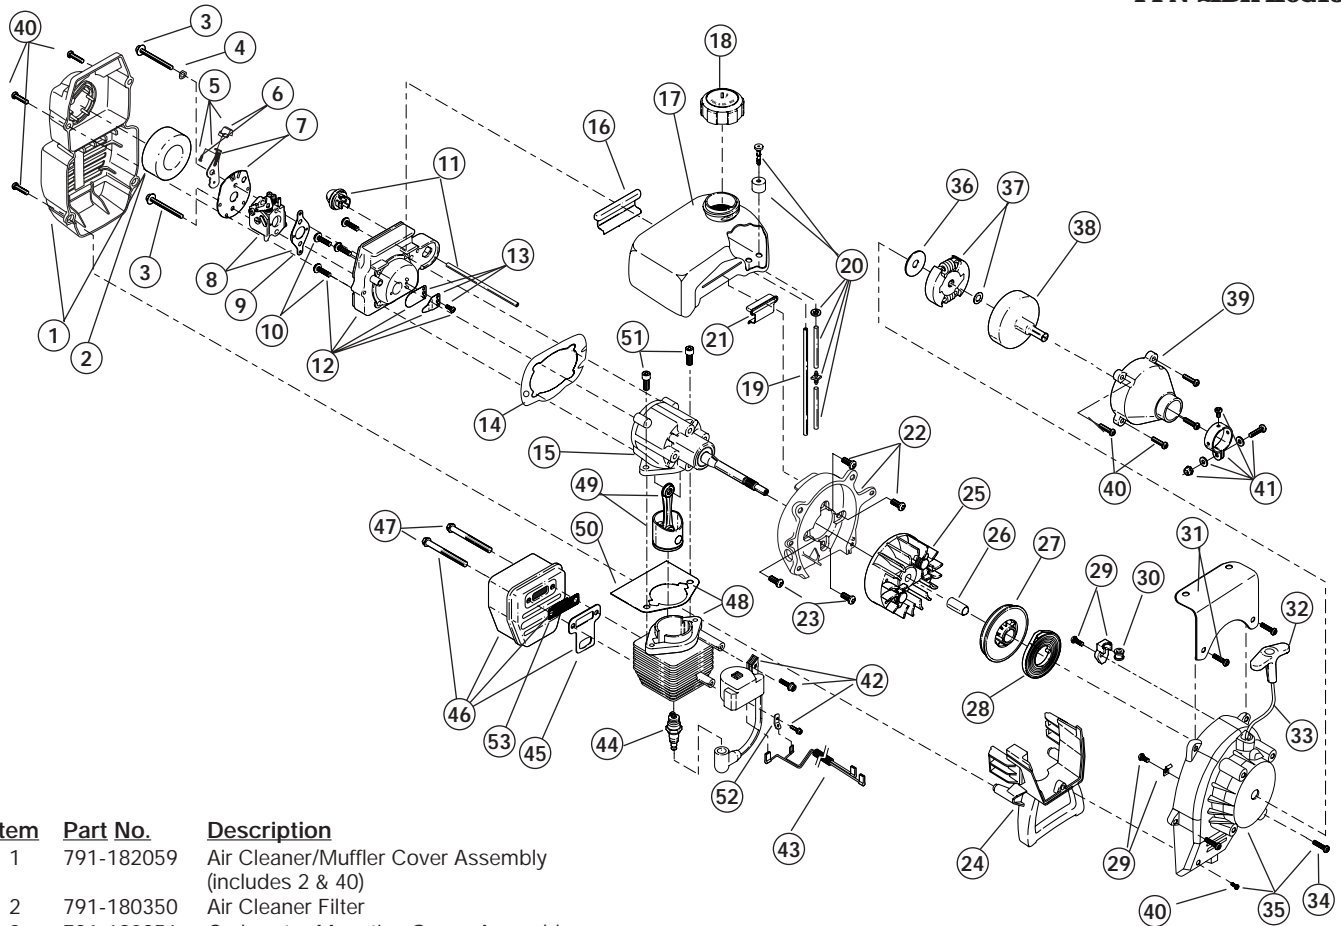

ENGINE PARTS - MODEL BL410 2-CYCLE GAS CULTIVATOR

PPN 21BK410G163

Item	Part No.	Description
1	791-182059	Air Cleaner/Muffler Cover Assembly (includes 2 & 40)
2	791-180350	Air Cleaner Filter
3	791-180351	Carburetor Mounting Screw Assembly
4	791-180226	Wavy Washer
5	791-182160	Choke Lever Assembly (includes 6)
6	791-182161	Choke Knob and Screw
7	791-182162	Choke Lever and Plate (includes 5)
8	753-04333	Carburetor Assembly (includes 9 & 20)
9	791-610675	Carburetor Gasket
10	791-181860	Carb Mount Screw
11	791-182607	Primer and Hose Assembly
12	753-1196	Carb Mount Assembly (includes 10 & 14)
13	791-684451	Reed Assembly
14	753-1208	Carburetor Mount Gasket
15	753-04369	Crank Case Service Assembly (includes 10 & 23)
16	791-612134	Rear Mounting Pad
17	753-04306	Fuel Tank Assembly (includes 18-20)
18	791-182612	Fuel Cap Assembly
19	791-181168	Fuel Return Line
20	791-682039	Fuel Line Assembly
21	791-145308	Front Mounting Pad
22	791-683065	Shroud Assembly (includes 23)
23	791-181861	Shroud Screw
24	791-182064	Shroud Extension and Stand
25	791-182736	Flywheel Assembly
26	791-181065	Spacer
27	753-04232	Recoil Pulley Assembly
28	791-613102	Recoil Spring
29	791-180930	Pulley Retainer Assembly
30	791-611061	Rope Guide
31	791-180317	Fuel Tank Guard Assembly
32	791-181079	Pull Handle
33	791-613103	Rope
34	791-181912	Screw