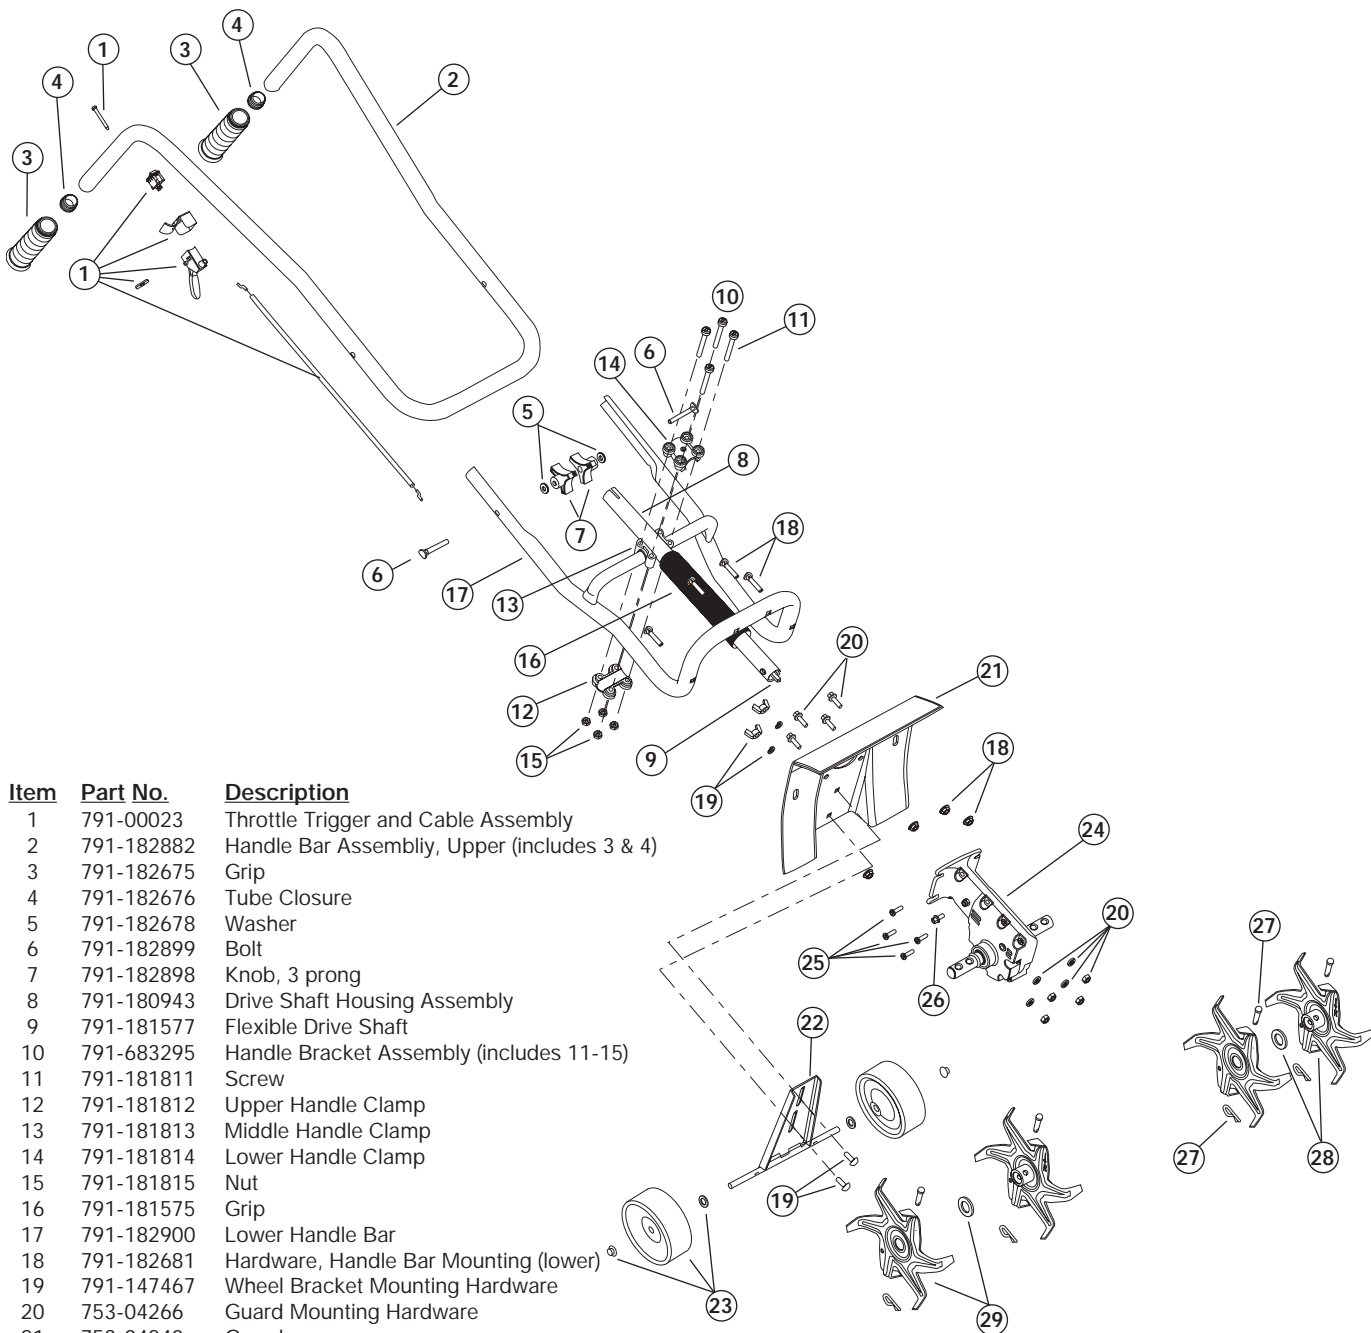

BOOM AND CULTIVATOR PARTS - MODEL BL410

2-CYCLE GAS CULTIVATOR

PPN 21BK410G163

Item	Part No.	Description
1	791-00023	Throttle Trigger and Cable Assembly
2	791-182882	Handle Bar Assembly, Upper (includes 3 & 4)
3	791-182675	Grip
4	791-182676	Tube Closure
5	791-182678	Washer
6	791-182899	Bolt
7	791-182898	Knob, 3 prong
8	791-180943	Drive Shaft Housing Assembly
9	791-181577	Flexible Drive Shaft
10	791-683295	Handle Bracket Assembly (includes 11-15)
11	791-181811	Screw
12	791-181812	Upper Handle Clamp
13	791-181813	Middle Handle Clamp
14	791-181814	Lower Handle Clamp
15	791-181815	Nut
16	791-181575	Grip
17	791-182900	Lower Handle Bar
18	791-182681	Hardware, Handle Bar Mounting (lower)
19	791-147467	Wheel Bracket Mounting Hardware
20	753-04266	Guard Mounting Hardware
21	753-04240	Guard
22	791-180320	Wheel Bracket Assembly
23	791-180944	Wheel Assembly
24	791-147474	Gear Box Assembly
25	791-182195	Screw
26	791-180288	Sleeve Retainer Bolt
27	791-147473	Tine Fastener Assembly
28	791-182729	Tine Assembly (Left Outer or Right Inner)
29	791-182730	Tine Assembly (Left Inner or Right Outer)

Optional Accessories

* 791-147543 2-Cycle Oil

* not shown