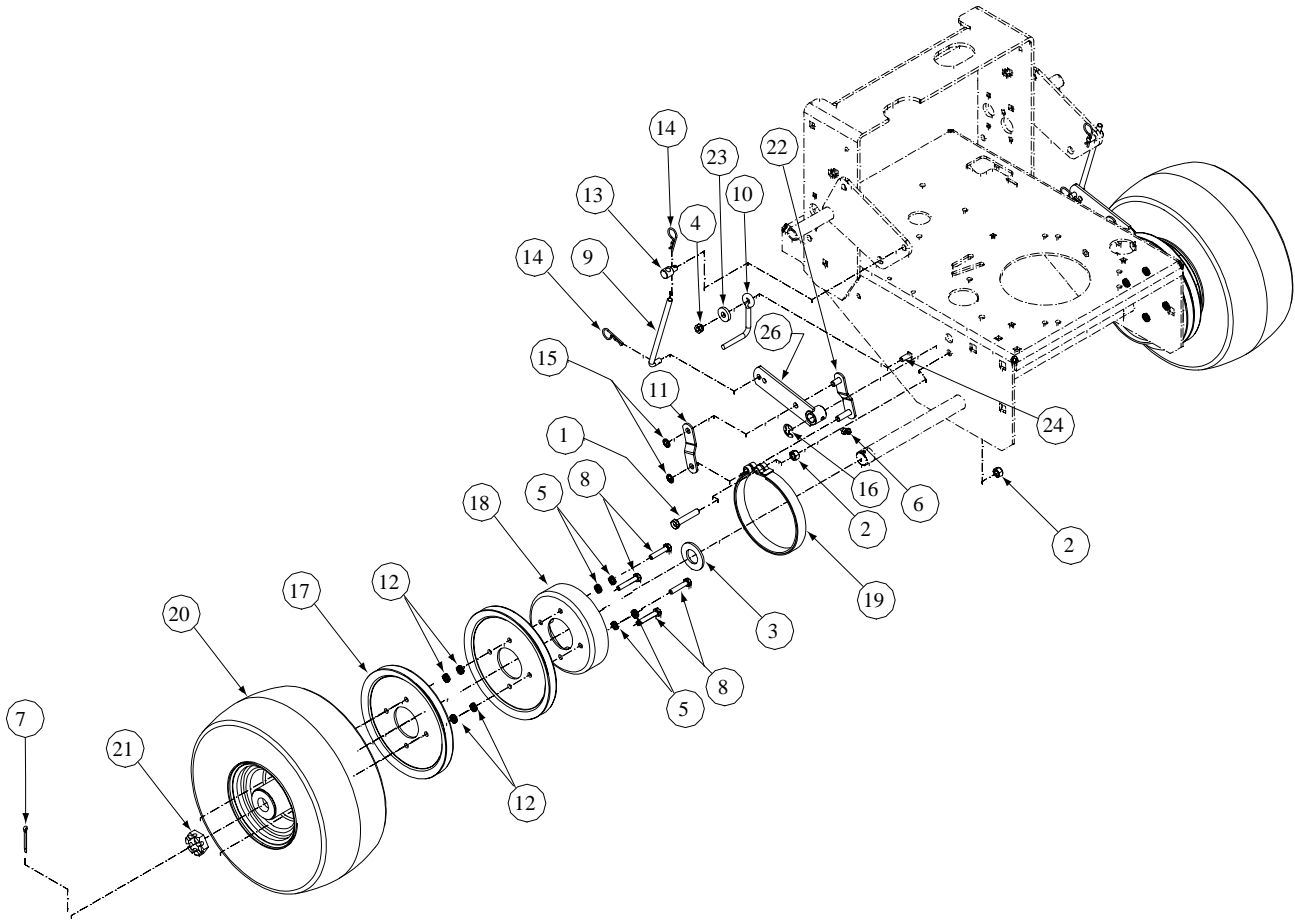

1336G / Brake Assembly Standard Track - Figure 14 & Parts List

Ref. No.	Part No.	Description	Qty.	Ref. No.	Part No.	Description	Qty.
1	00002528	Hex Cap Screw, 3/8-16, 2.00	2	15	00021960	Retainer, Push ON, 3/8	4
2	00006131	Hex Nut, 3/8-16	4	16	00021962	E-Ring, 5/8	2
3	00010869	Flat Washer, 2.000 x 1.005 x .120	2	17	00021979	Drive Pulley, V	4
4	00012165	Nut, Nylock, 5/16-18	2	18	00021980	Drum Brake	2
5	00012168	Lock Washer, 5/16 Zinc	8	19	00021981	Band Brake	2
6	00012226	Grease Fitting, 1/4-28, 90°	2	20	00021983	Wheel Assembly, 13 x 6.50-6	2
7	00012380	Cotter Pin, 5/32 x 1-1/2 Zinc	2	21	00021984	Hex Jam Nut, 1-14	2
8	00012382	Hex Cap Screw, 5/16-18 x 1-1/2	8	22	00021933	Brake Link	2
9	00021930	Brake Rod	2	23	00083192	Idler Washer	2
10	01005114	Drive Belt Guide	2	24	01000641	Carriage Bolt, 5/16-18 x 1	2
11	00067444	Brake, Bracket Link	2	25	--	--	--
12	00021941	Drive Wheel Pulley Spacer	8	26	00021900	Brake Lever Weldment	2
13	00021943	Swivel Joint	2				
14	00021956	Hair Pin, 3/8-1/2	4