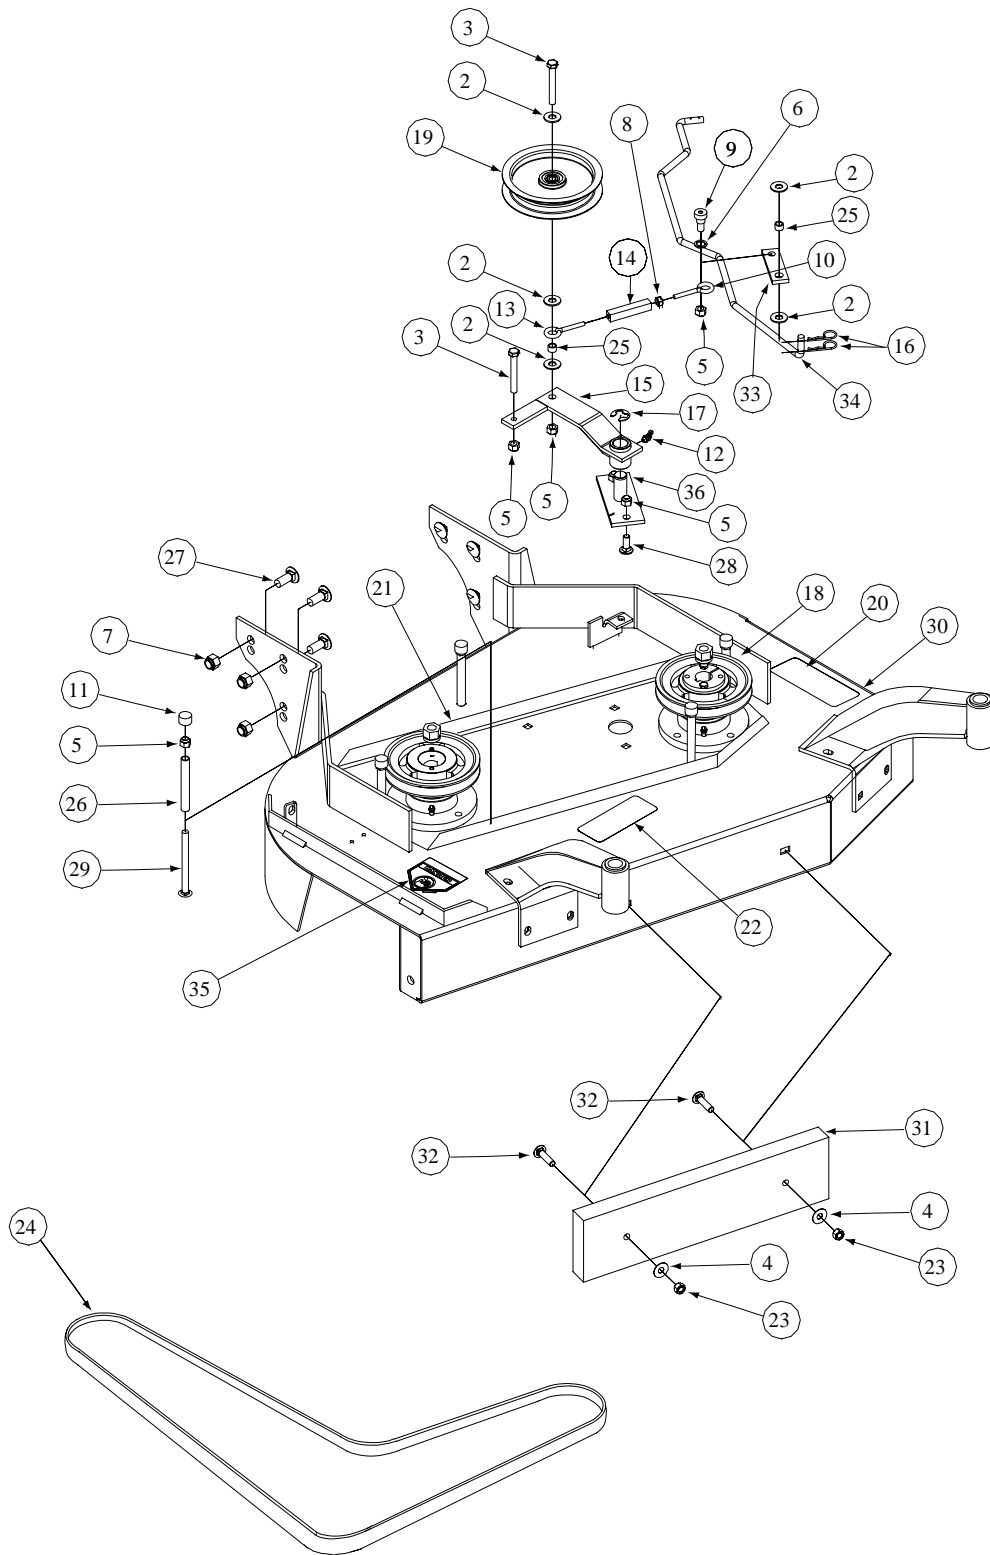

1336G / 36" Deck Assembly - Figure 6

1336G / 36" Deck Assembly - Parts List for Figure 6

Ref. No.	Part No.	Description	Qty.
1	--	--	--
2	00006168	Flat Washer, 3/8 Zinc	5
3	01001371	Hex Cap Screw, 3/8-16, 2.75	2
4	00012158	Flat Washer, 3/8 Zinc	2
5	00012173	Lock Nut, Nylon Insert, 3/8-16	10
6	00012402	Shim Washer	1
7	00012428	Lock Nut, Nylon Insert, 1/2-13	6
8	00013433	Hex Nut, 5/16-18	1
9	00014439	Shoulder Bolt	1
10	00014459	Eye Bolt, Right Hand	1
11	00018468	Cap, Black Vinyl	5
12	00021958	Grease Fitting, 1/4-28 45°	1
13	00019271	Eye Bolt, Left Hand	1
14	00019554	Turnbuckle	1
15	00021895	Idler Arm	1
16	00021956	Hair Pin, 3/8"-1/2"	2
17	00021961	E-Ring, Retainer	1
18	00021970	Pulley Deck	2
19	00021977	Idler Deck Take-up	1
20	00030633	Decal Rotating Blade	1
21	01005045	Deck Stiffener	1
22	00030635	Decal, Warning Shield Missing	1
23	00034224	Lock Nut, 3/8-16	2
24	00050441	Belt Drive	1
25	00062715	Turnbuckle, Sleeve	2
26	01000160	Spacer, Belt Guide	5
27	01000517	Carriage Bolt, 1/2-13 x 1-1/4	6
28	01000643	Carriage Bolt, 3/8-16 x 2	2
29	01000644	Carriage Bolt, 3/8-16 x 4.5	5
30	01001069	Deck 36"	1
31	01002152	Bar Weight	1
32	01002011	Carriage Bolt, 3/8-16 x 1-1/2	2
33	01003154	Clutch Link	1
34	01002103	Blade Deck Clutch Rod	1
35	01002166	Decal, Danger Hands and Feet	1
36	00063043	Idler Base	1
37	--	--	--