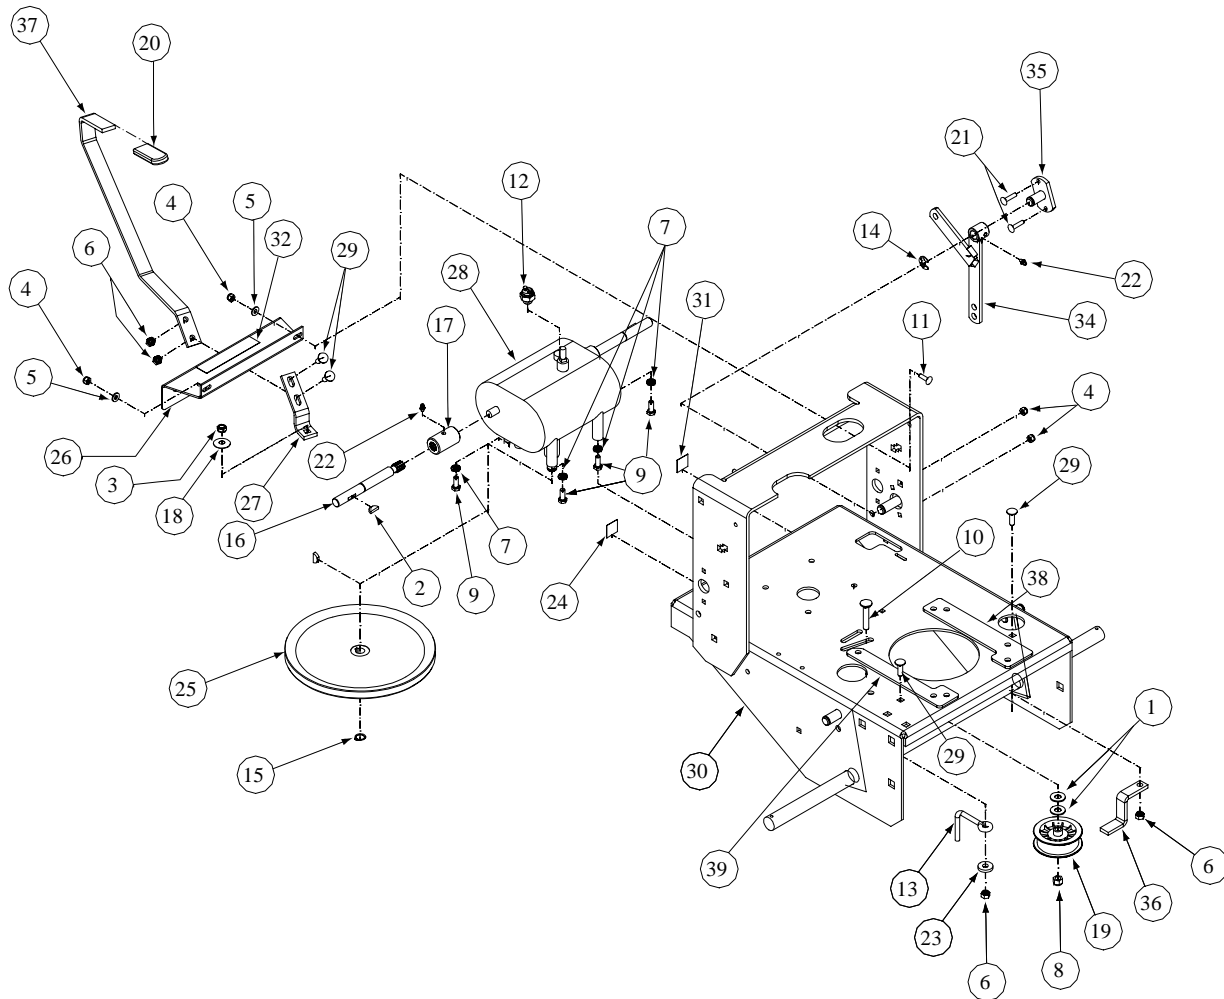

1332G / Deck Assembly Narrow Track - Figure 13 & Parts List

Ref. No.	Part No.	Description	Qty.	Ref. No.	Part No.	Description	Qty.
1	00006168	Flat Washer, 3/8 Zinc	2	21	00031602	Carriage Bolt, 1/4-20 x 1.00	2
2	00008792	Woodruff Key, 3/16 x 3/4	3	22	00060078	Grease Fitting, 1/4-28 x 3/16	3
3	00011454	Jam Nut, Insert Lock, 3/8-24	1	23	00083192	Idler Washer	1
4	00012152	Lock Nut, Nylon Insert, 1/4-20	4	24	00090006	Decal "Made In America"	1
5	00012154	Flat Washer, 1/4 Zinc	2	25	01000073	Transmission Pulley	1
6	00012165	Nut, 5/16-18 Nylock	4	26	01001022	Shift Plate	1
7	00012168	Lock Washer, 5/16 Zinc	4	27	01001014	Shift Arm	1
8	00012173	Lock Nut, Nylon Insert, 3/8-16	1	28	01000152	Transmission, 5 Speed PE 700-083	1
9	00013406	Hex Cap Screw, 5/16-18 x 3/4	4	29	01000643	Carriage Bolt, 3/8-16 x 1	4
10	00014270	Carriage Bolt, 3/8-16 x2	1	30	01001026	Engine Deck Assembly	1
11	00017584	Carriage Bolt, 1/4-20 x .750	2	31	01001035	Label, Warning, Open Belt Drive	1
12	00018329	Switch, WB Transmission	1	32	01001037	Label, Mower Instruction	1
13	00021931	Drive Belt Guide	1	33	--	--	--
14	00021962	E-Ring, 5/8	1	34	00021902	Clutch, Bellecrank Weldment	1
15	00021964	External Retainer Ring	1	35	00021906	Bellecrank Pivot, Weldment	1
16	00030352	Jackshaft w/ Heavy Spline	2	36	00076402	Engine Belt Guide	1
17	00030353	Coupling w/Heavy Spline	2	37	01004055	Shift Handle	1
18	00030355	Bell Washer, .39 ID x 1.13 OD x .062	1	38	01004394	Engine Spacer, RH	1
19	00030782	Flat Idler Pulley w/Adapter	1	39	01004397	Engine Spacer, LH	1
20	00030884	Grip, .250 x 1 x 3-1/2, Yellow	1