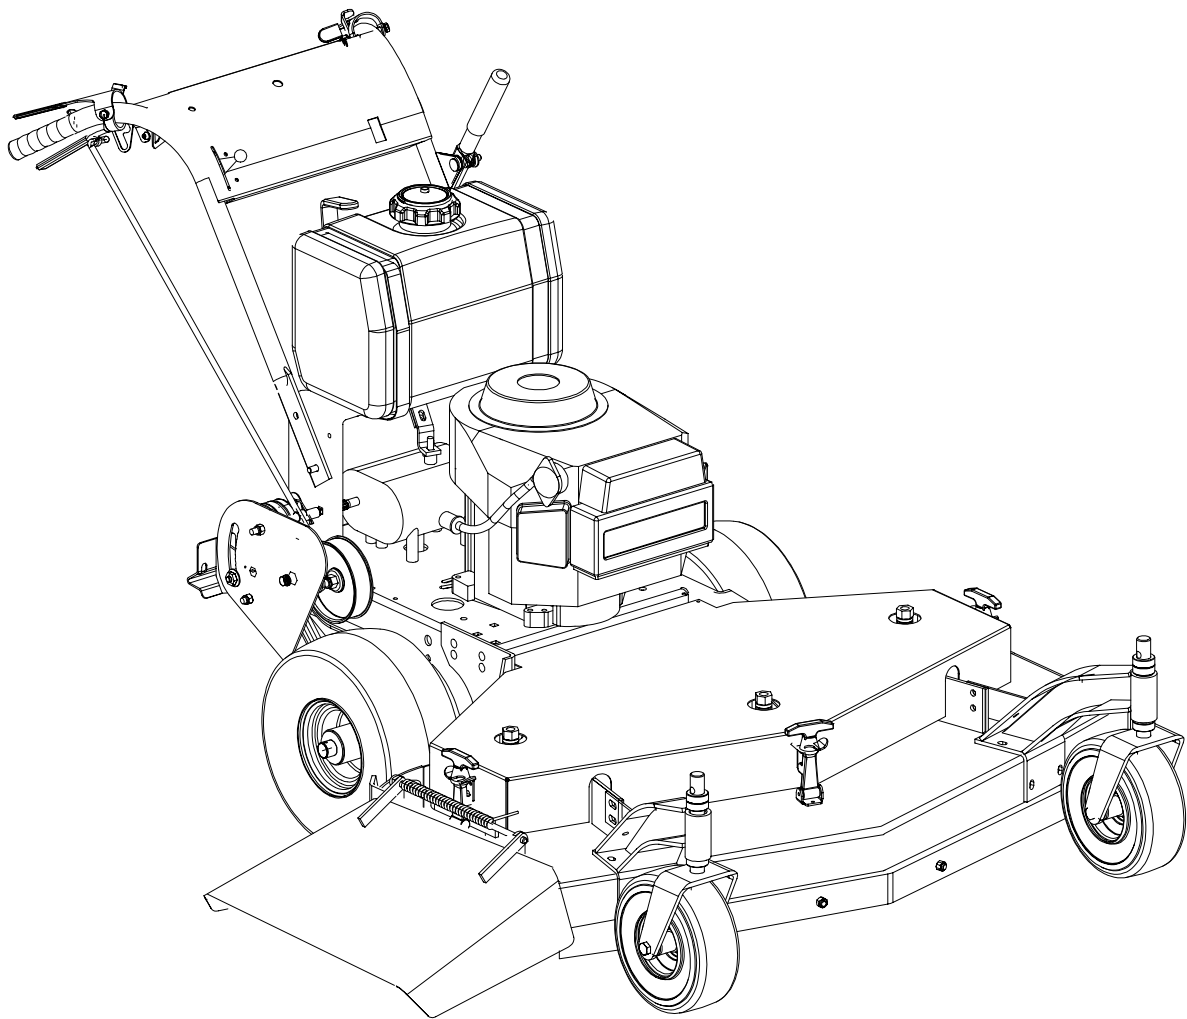

MTD PRO

1332G (55AD210Q195), 1336G (55AE210R195)

Walk-Behind Commercial Rotary Mowers

Professional Turf Equipment

ILLUSTRATED PARTS LIST