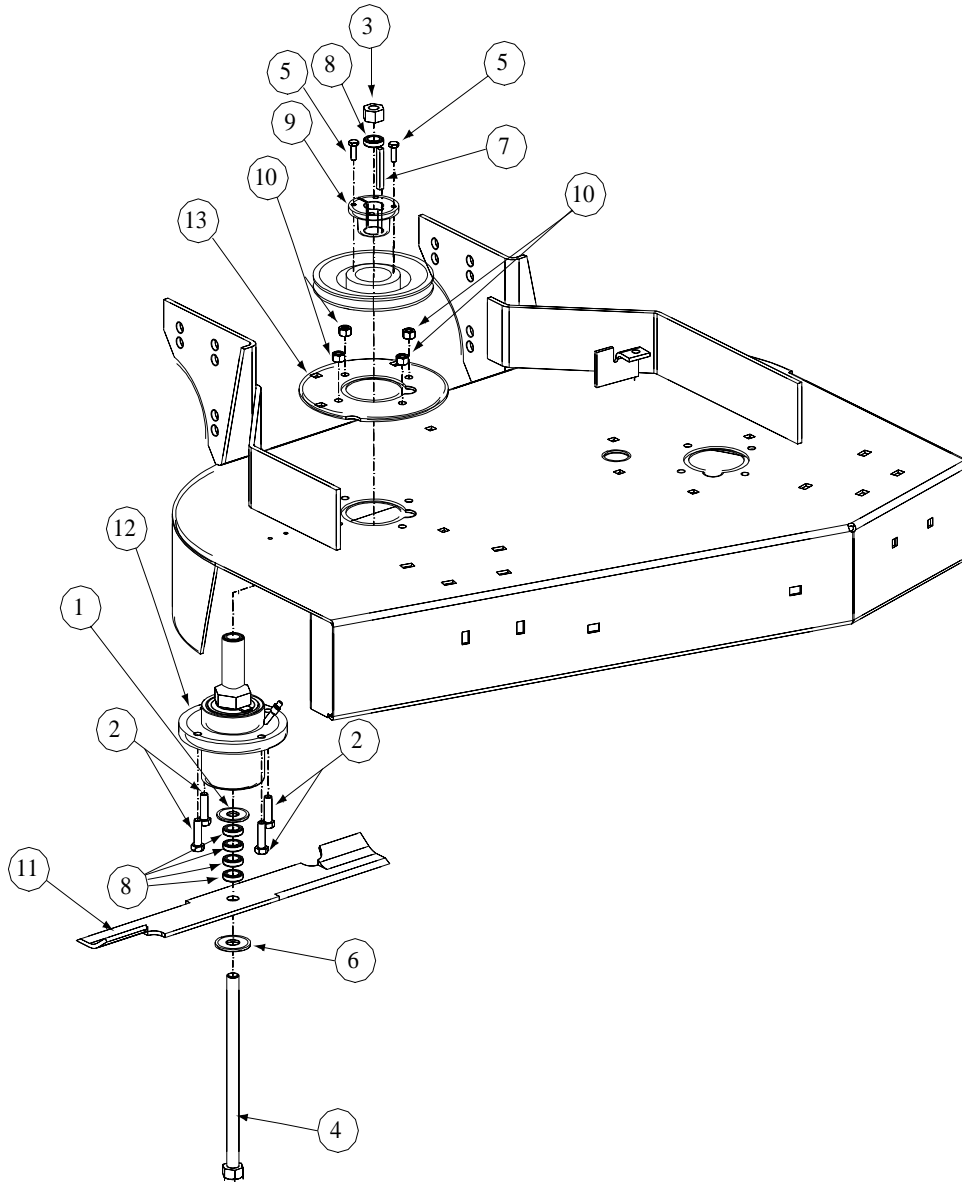

1336G / 36" Spindle Assembly - Figure 8 & Parts List

Ref. No.	Part No.	Description	Qty.
1	00002766	Flat Washer, 1-1/2 x 5/8 x .05	1
2	00011444	Hex Cap Screw, 3/8-16 x 1-1/4	4
3	00011807	Hex Nut, 5/8-11	1
4	00013091	Hex Cap Screw, 5/8-11 x 9-1/2	1
5	00013131	Hex Cap Screw, 1/4-20, .75	2
6	00013432	Flat Washer, 5/8 Zinc	1
7	00021517	Key Stick, 1/4 x 1/4 x 2	1
8	00021924	Blade Spacer, 5/8 ID, 1/4 Thick	5
9	00021973	Bushing	1
10	00034224	Lock Nut, 3/8-16	4
11	00050125	Blade 18"	1
12	00057412	Spindle Assembly	1
13	01003231	Plate, Spindle Backing	1