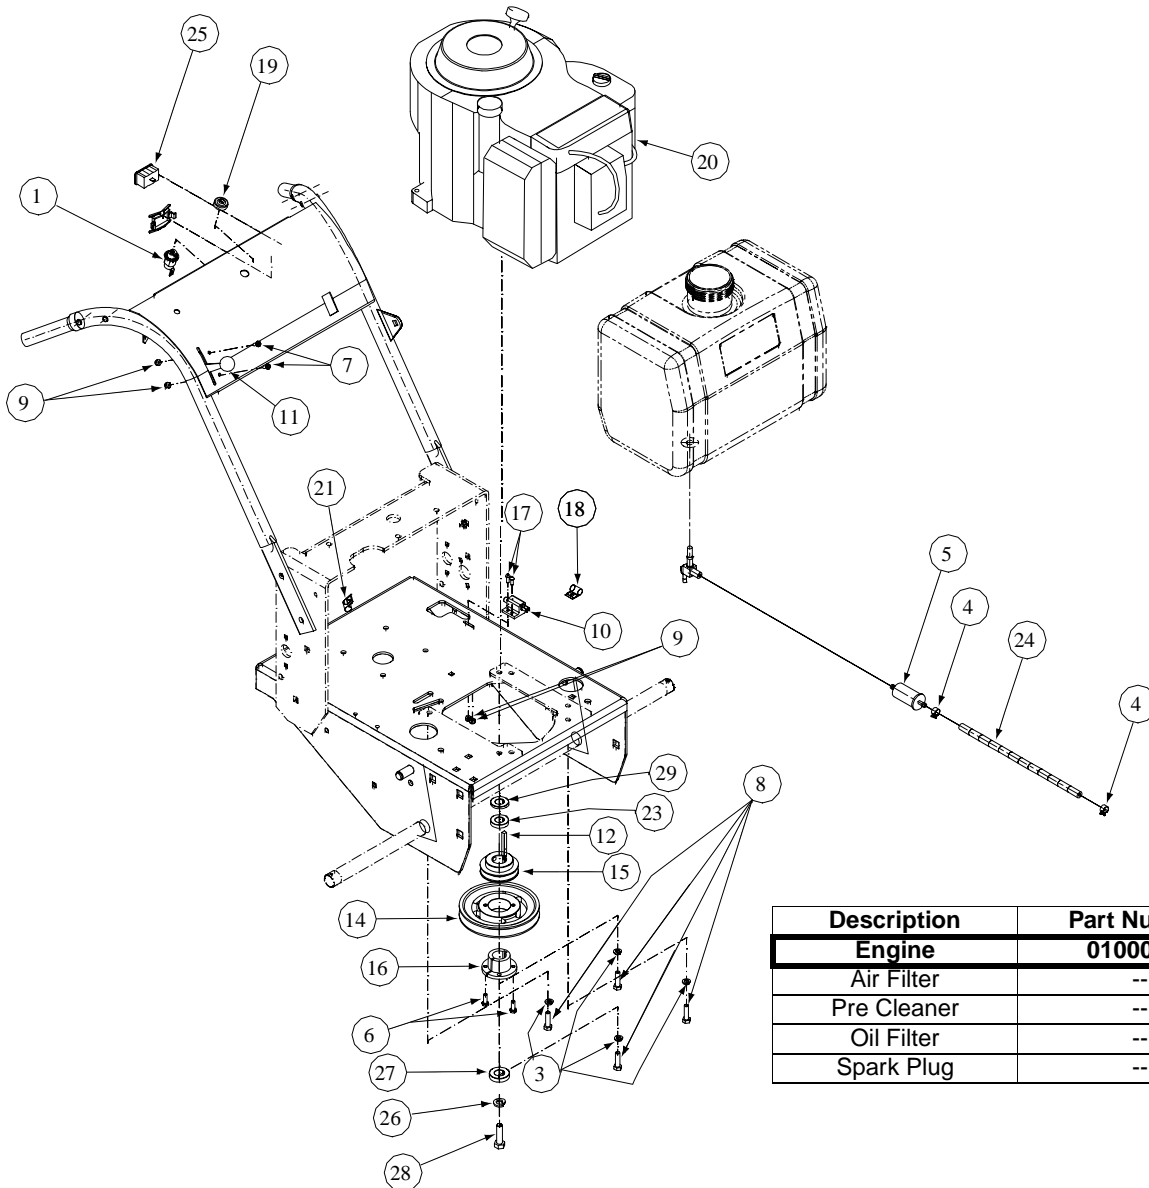

1332G, 1336G / 13HP Kohler Engine Assembly - Figure 17 & Parts List

Description	Part Number
Engine	01000992
Air Filter	--
Pre Cleaner	--
Oil Filter	--
Spark Plug	--

Ref. No.	Part No.	Description	Qty.	Ref. No.	Part No.	Description	Qty.
1	00010943	Single Ignition ON/OFF Switch	1	16	00021973	Bushing	1
2	01001811	Harness Hour Meter (not shown)	1	17	00030906	Machine Screw, 10-32 x 5/8	2
3	00012168	Lock Washer, 5/16	4	18	00031081	Support Clamp Tubing, 1/2"	1
4	00012235	Clamp	2	19	00032097	Nut w/cap, 5/8-32 Ignition	1
5	00012292	Kohler Fuel Filter	1	20	01000992	13HP Kohler Engine	1
6	01002229	Harness Adapter, (not shown)	1	21	00060807	Support Clamp, 3/8 OD	1
7	00013669	Screw, Hex Washer, 10-32 x 1/2	2	22	01000194	Belt (not shown)	1
8	00014542	Cap Screw, 1.25 x 30	4	23	00072586	Flat Washer	1
9	00014608	Lock Nut, Nylon Insert, 10-32	4	24	--	--	--
10	00018324	Delta Switch	1	25	01005389	Hour Meter	1
11	00019550	Control Throttle w/Detent, 39.2	1	26	00012195	Lock Washer, 7/16	1
12	00014599	Key Stick, 1/4 x 1/4 x 2-1/4	1	27	00013675	Clutch Washer	1
13	00021521	Harness Wire (not shown)	1	28	01002884	Hex Cap Screw, 7/16-20 x 1.25 Lg	1
14	00021970	Deck Pulley	1	29	00073094	Spacer, Engine Pulley	1
15	00021972	Traction Pulley	1	Note: Engine Oil 10w40