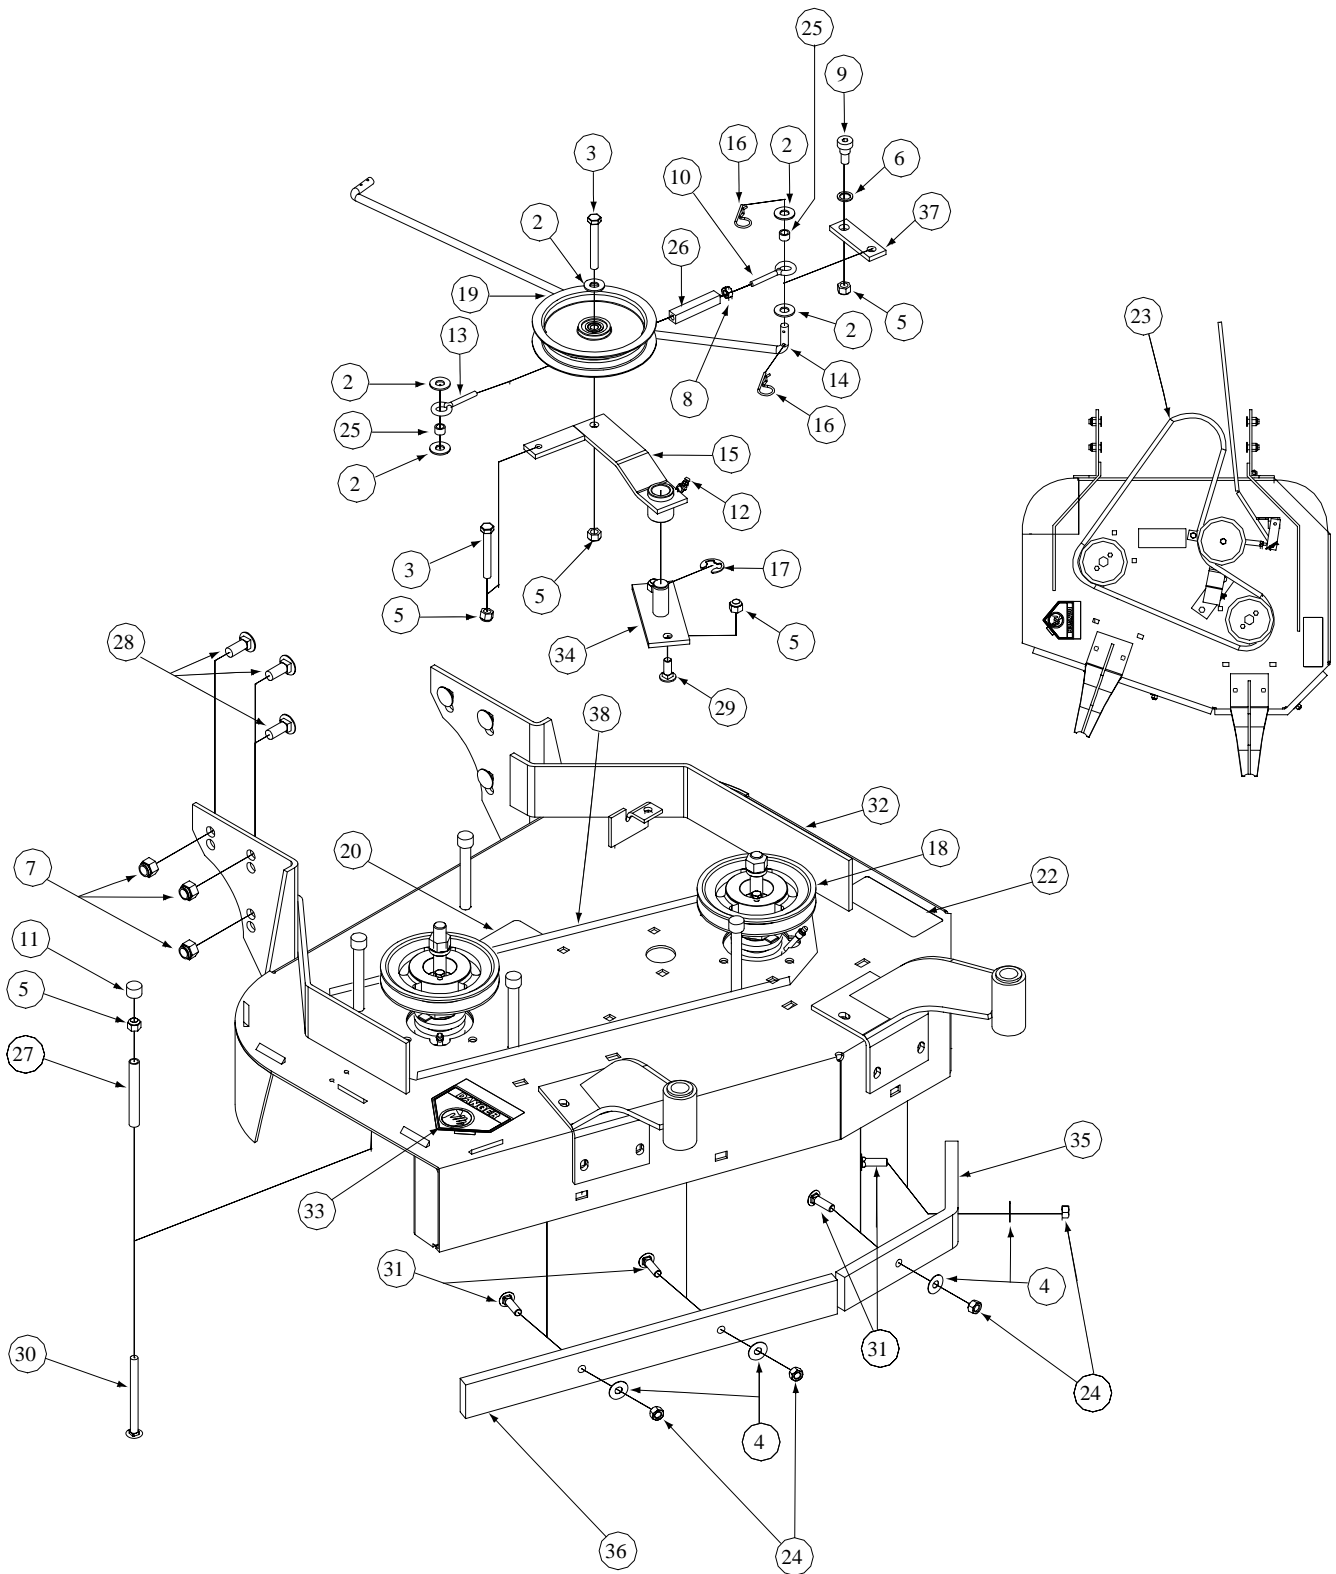

1332G / 32" Fabricated Cutter Deck - Figure 1

1332G / 32" Fabricated Cutter Deck - Parts List for Figure 1

Ref. No.	Part No.	Description	Qty.
1	--	--	--
2	00006168	Flat Washer, 3/8 Zinc	5
3	01001371	Hex Cap Screw, 3/8-16, 2.75	2
4	00012158	Flat Washer, 3/8 Zinc	4
5	00012173	Lock Nut, Nylon Insert, 3/8-16	10
6	00012402	Shim Washer	1
7	00012428	Lock Nut, Nylon Insert, 1/2-13	6
8	00013433	Hex Nut, 5/16-18	2
9	00014439	Shoulder Bolt	1
10	00014459	Eye Bolt, Right Hand	1
11	00018468	Cap, Black Vinyl	5
12	00021958	Grease Fitting, 1/4-28; 45°	1
13	00019271	Eye Bolt, Left Hand	1
14	00021884	Blade Clutch, Rod	1
15	00021895	Idler Arm	1
16	00021956	Hair Pin, 3/8"-1/2"	2
17	00021961	E-Ring, Retainer	1
18	00021970	Pulley Deck	2
19	00021977	Idler Deck Take-up	1
20	00030633	Decal Rotating Blade	1
21	--	--	--
22	00030635	Decal, Warning Shield Missing	1
23	00030779	Belt Drive	1
24	00034224	Lock Nut, 3/8-16	4
25	00062715	Turnbuckle, Sleeve	2
26	00092370	Turnbuckle	1
27	01000160	Spacer, Belt Guide	5
28	01000517	Carriage Bolt, 1/2-13 x 1-1/4	6
29	01000643	Carriage Bolt, 3/8-16 x 2	2
30	01000644	Carriage Bolt, 3/8-16 x 4.5	5
31	01002010	Carriage Screw, 3/8-16 x 1.25	4
32	01002150	Deck 32"	1
33	01002166	Decal, Danger, Hands and Feet	1
34	00063043	Idler Base	1
35	01003050	Bumper, Deck 32"	1
36	01003052	Bumper, Deck 32"	1
37	01003154	Pivot Arm	1
38	01005048	Deck Stiffener	1

1332G, 1336G / 32" & 36" Chute Assembly - Figure 3 & Parts List

Ref. No.	Part No.	Description	Qty.
1	00003107	Cotter Pin, 5/32 x 1 1/2 Zinc	1
2	00012158	Flat Washer, 3/8, Zinc	1
3	00013597	Decal, Cut Line	1
4	00030644	Pin, Deflector Assembly, Weldment1	1
5	01002037	Torsion Spring	1
6	01004047	Chute Assembly Discharge	1