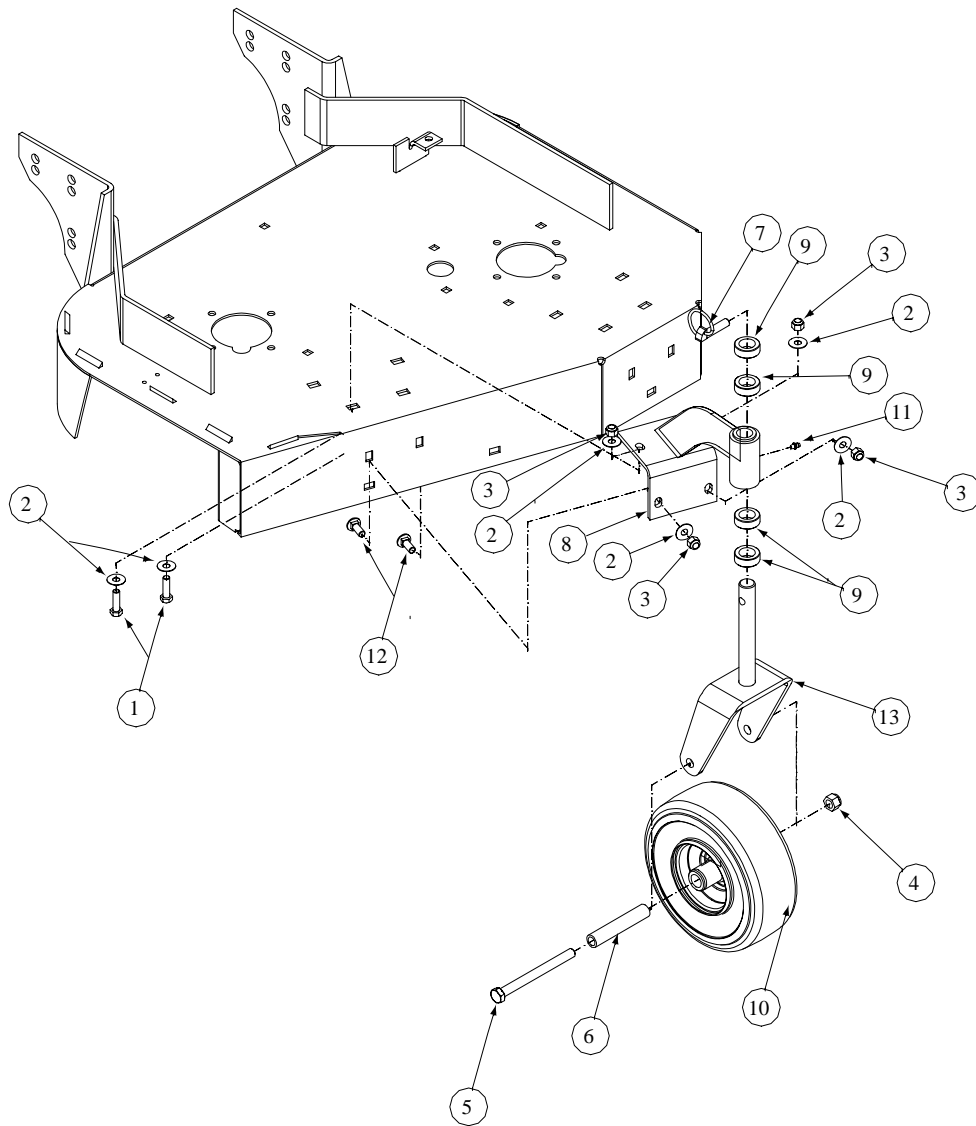

1332G, 1336G / Caster Assembly - Figure 9 & Parts List

Ref. No.	Part No.	Description	Qty.
1	00011444	Hex Cap Screw, 3/8-16 x 1-1/4	2
2	00012158	Flat Washer, 3/8 Zinc	6
3	00012173	Lock Nut, Nylon Insert, 3/8-16	4
4	00012428	Lock Nut, Nylon Insert, 1/2-13	1
5	00012675	Hex Cap Screw, 1/2-20, 5.50	1
6	00014528	Spacer Wheel	1
7	00021863	Klik Pin, 1.75	1
8	01001059	Caster Bracket Weldment	1
9	00021925	Spacer, Caster	4
10	00024155	Wheel Assembly, 9.0 x 3.50-4	1
11	00060078	Grease Fitting, 1/4-28 x 3/16	1
12	01000643	Carriage Bolt, 3/8-16 x 2	2
13	01001052	Caster Yoke Assembly, Weldment	1

Note: Lubricant Grease by Ounce