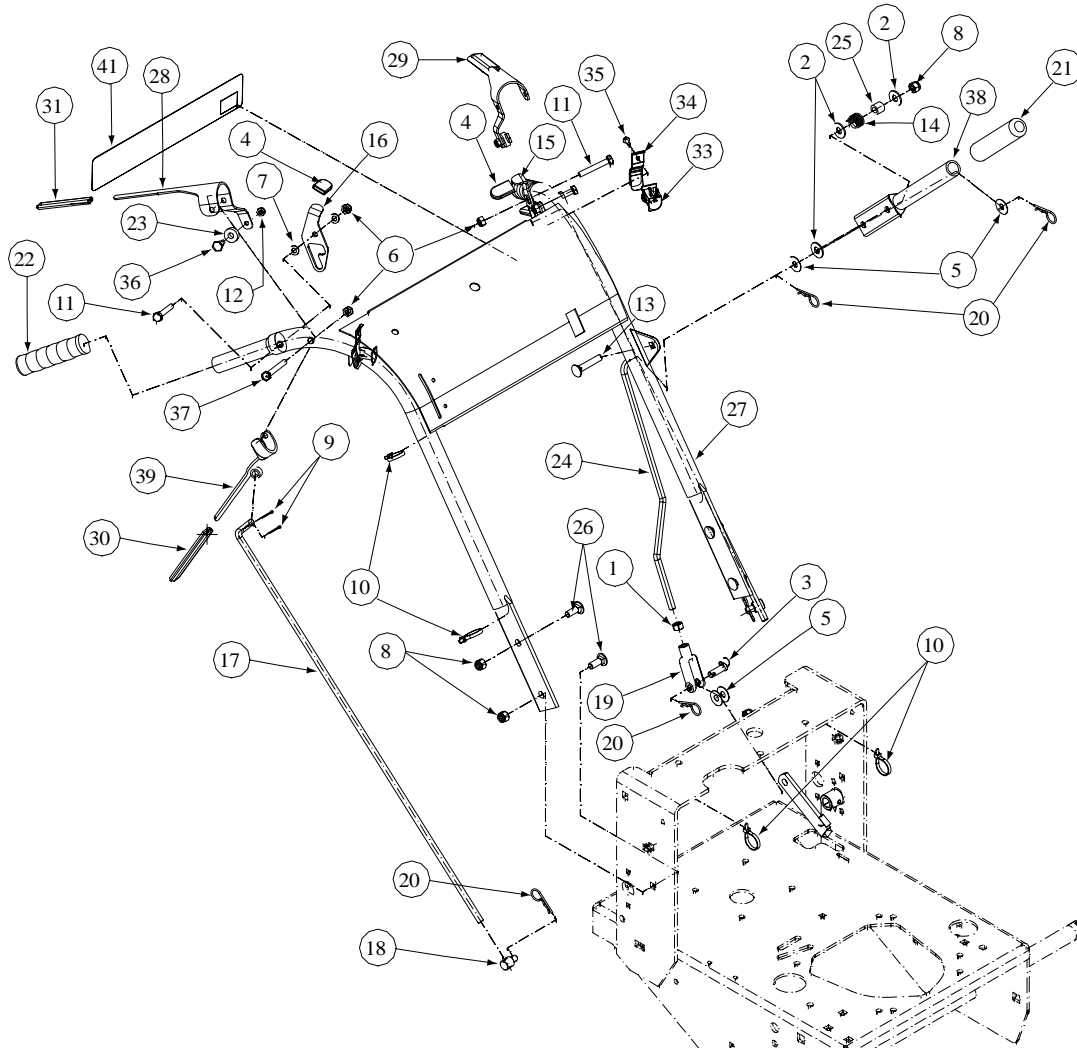

1332G, 1336G / Handle Assembly - Figure 11 & Parts List

Ref. No.	Part No.	Description	Qty.	Ref. No.	Part No.	Description	Qty.
1	00006131	Hex Nut, 3/8-16	1	22	00030378	Plastic Handle Grip, Black, 4-5/8	2
2	00006168	Flat Washer, 3/8 Zinc	3	23	00071691	Control Rod, Hydro Spacer	2
3	00009678	Clevis Pin, 3/8 x 1-1/8 Zinc	1	24	00071879	Hydro Blade Clutch Rod Base	1
4	00011211	Grip, Neutral Latch, 1.25"	2	25	00076730	Spring Sleeve	1
5	00012158	Flat Washer, 3/8 Zinc	4	26	01000643	Carriage Bolt, 3/8-16 x 2	4
6	00012165	Nylock Nut, 5/16-18	4	27	01001558	Handle Assembly	1
7	00012169	Flat Washer, 5/16 Zinc	4	28	01001699	Operator Presence Control RH	1
8	00012173	Lock Nut, Nylon Insert, 3/8-16	5	29	01001700	Operator Presence Control LH	1
9	00012204	Cotter Pin, 3/32 x 3/4, Zinc	4	30	01001714	Control Sleeve, Black	2
10	00012470	Cable Tie, 3/16 x .05 x 7.4	4	31	01001715	Operator Control Sleeve, Yellow	2
11	00013198	Hex Cap Screw, 5/16-18 x 2	2	32	01001716	Harness Assembly Adapter (not show)	1
12	00014081	Lock Nut, Nylon Insert	2	33	01001717	Switch Mounting Snap	2
13	00014270	Carriage Bolt, 3/8-16 x 2	1	34	01001863	Operator Presence Return Spring	2
14	00021797	Spring, .850 OD x 1	1	35	01001864	Hex Index Washer Screw, 0.500	2
15	00021858	Neutral Latch, Left Hand	1	36	01001919	Shoulder Screw, .38 x .412, 1/4-28	2
16	00021910	Neutral Latch, Right Hand	1	37	01001972	Hex Cap Screw, 5/16-18, 2.00	2
17	00021927	Steering Control Rod	2	38	01003210	Blade Clutch Lever	1
18	00021943	Joint Swivel	2	39	01001561	Lever Assembly Control	2
19	00021955	Yoke, 3/8-16 Female	1	--	--	--	--
20	00021956	Hair Pin 3/8-1/2	5	41	01001724	Label Commercial Mower Instruction	1
21	00022223	Handle Grip, Black, 1"	1