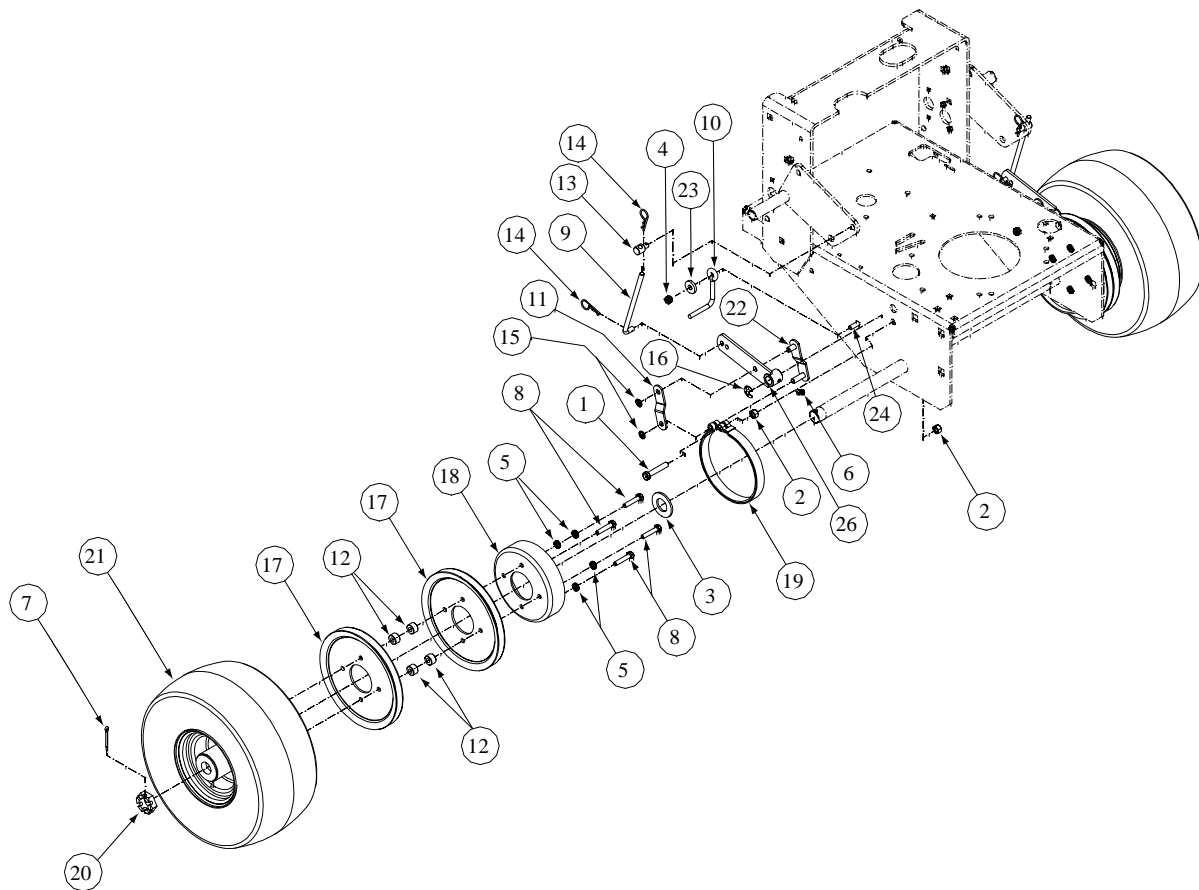

1332G / Brake Assembly Narrow Track - Figure 15 & Parts List

Ref. No.	Part No.	Description	Qty.	Ref. No.	Part No.	Description	Qty.
1	00002528	Hex Cap Screw, 3/8-16, 2.00	2	15	00021960	Retainer, Push ON, 3/8	4
2	00006131	Hex Nut, 3/8-16	4	16	00021962	E-Ring, 5/8	2
3	00010869	Flat Washer, 2.000 x 1.005 x .120	2	17	00021979	Drive Pulley, V	4
4	00012165	Nut, Nylock, 5/16-18	2	18	00021980	Drum Brake	2
5	00012168	Lock Washer, 5/16 Zinc	8	19	00021981	Band Brake	2
6	00012226	Grease Fitting, 1/4-28, 90°	2	20	00021984	Wheel Assembly, 13 x 5.00-6	2
7	00012380	Cotter Pin, 5/32 x 1-1/2 Zinc	2	21	00021983	Hex Jam Nut, 1-14	2
8	00012382	Hex Cap Screw, 5/16-18 x 1-1/2	8	22	00021933	Brake Link	2
9	00021930	Brake Rod	2	23	00083192	Idler Washer	2
10	00021931	Drive Belt Guide	2	24	01000641	Carriage Bolt, 5/16-18 x 1	2
11	00067444	Brake, Bracket Link	2	25	--	--	--
12	00021941	Drive Wheel Pulley Spacer	8	26	00021900	Brake Lever Weldment	2
13	00021943	Swivel Joint	2				
14	00021956	Hair Pin, 3/8-1/2	4