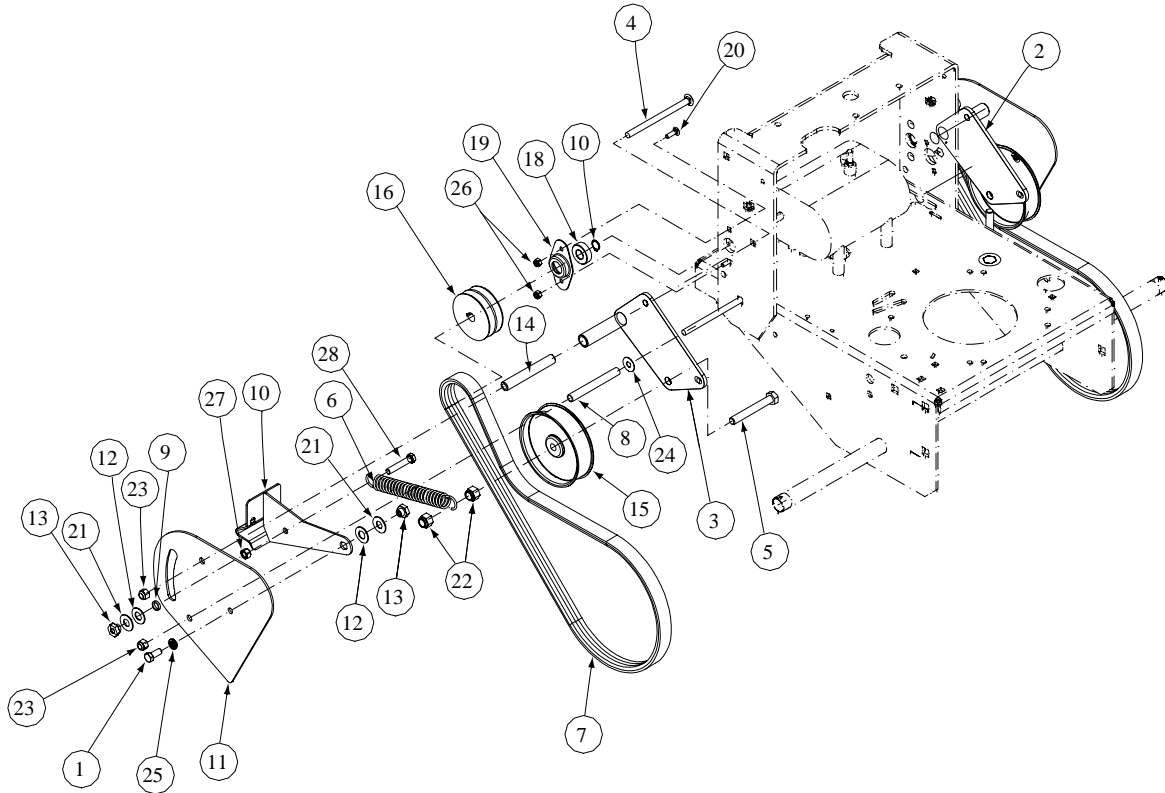

1332G, 1336G / Vari-Touch Drive Assembly - Figure 16 & Parts List

Ref. No.	Part No.	Description	Qty.	Ref. No.	Part No.	Description	Qty.
1	01002554	Hex Cap Screw, 3/8-16, .875	1	15	00021976	Flat Idler Drive	1
2	01001012	Left Idler Bracket	1	16	00021969	Jackshaft Pulley	1
3	01001010	Right Idler Bracket	1	17	00021964	External Retain Ring	1
4	01000642	Carriage Bolt, 3/8-16 x 5.50	1	18	00021870	Bearing	1
5	01000226	Hex Cap Screw, 1/2-13, 3.50	1	19	00021869	Bearing Housing	1
6	01000199	Extension Spring	1	20	00017584	Carriage Bolt, 1/4-20 x .750	1
7	01000151	Belt, V	1	21	00012577	Washer, 1/2 x 1	1
8	01000130	Spacer Tube	1	22	00012428	Lock Nut, Nylon Insert, 1/2-13	1
9	01000117	Roller Tube	1	23	00012173	Lock Nut, Nylon Insert, 3/8-16	1
10	01001018	Spring Adjust	1	24	00012158	Flat Washer, 3/8 Zinc	1
11	01001016	Belt Guard	1	25	00012157	Lock Washer, 3/8 Zinc	1
12	01000101	Slide Washer	1	26	00012152	Lock Nut, Nylon Insert, 1/4-20	1
13	01000100	Shoulder Nut	1	27	00006131	Hex Nut, 3/8-16	1
14	00036665	Idler Sleeve	1	28	00002528	Hex Cap Screw, 3/8-16, 2.00	1