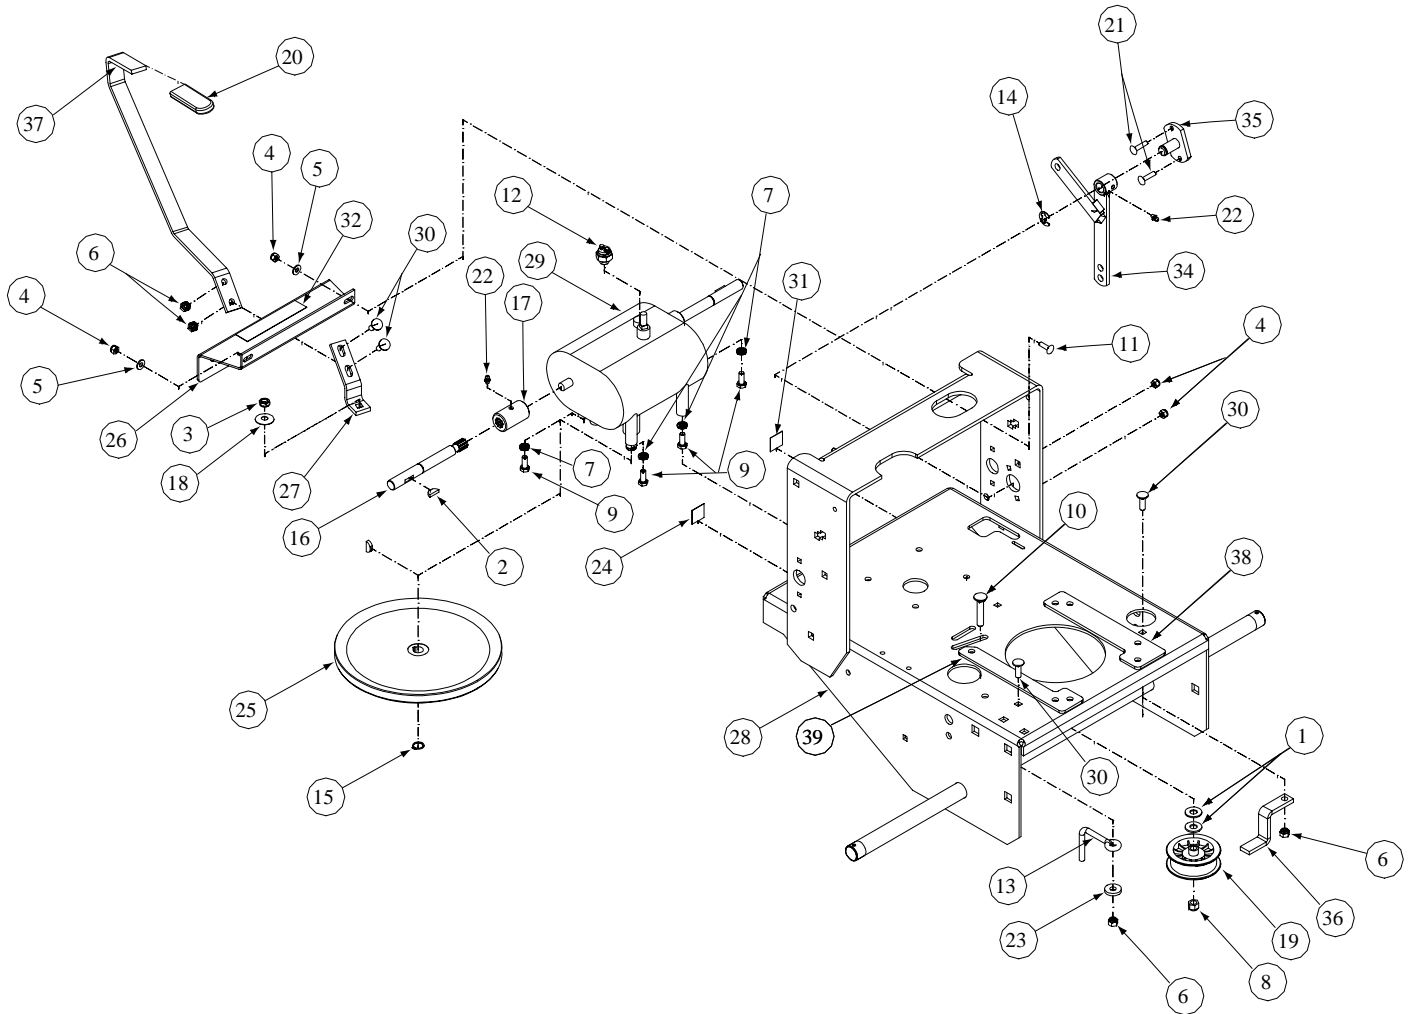

1336G / Deck Assembly Standard Track - Figure 12 & Parts List

Ref. No.	Part No.	Description	Qty.	Ref. No.	Part No.	Description	Qty.
1	00006168	Flat Washer, 3/8 Zinc	2	21	00031602	Carriage Bolt, 1/4-20 x 1.00	2
2	00008792	Woodruff Key, 3/16 x 3/4	3	22	00060078	Grease Fitting, 1/4-28 x 3/16	3
3	00011454	Jam Nut, Insert Lock, 3/8-24	1	23	00083192	Idler Washer	1
4	00012152	Lock Nut, Nylon Insert, 1/4-20	4	24	00090006	Decal "Made In America"	1
5	00012154	Flat Washer, 1/4 Zinc	2	25	01000073	Transmission Pulley	1
6	00012165	Nut, 5/16-18 Nylock	4	26	01001022	Shift Plate	1
7	00012168	Lock Washer, 5/16 Zinc	4	27	01001014	Shift Arm	1
8	00012173	Lock Nut, Nylon Insert, 3/8-16	1	28	01001020	Engine Deck Assembly	1
9	00013406	Hex Cap Screw, 5/16-18 x 3/4	4	29	01000152	Transmission, 5 Speed PE 700-083	1
10	00014270	Carriage Bolt, 3/8-16 x2	1	30	01000643	Carriage Bolt, 3/8 -16 x 1	4
11	00017584	Carriage Bolt, 1/4-20 x .750	2	31	01001035	Label, Warning, Open Belt Drive	1
12	00018329	Switch, WB Transmission	1	32	01001037	Label, Mower Instruction	1
13	00021931	Drive Belt Guide	1	33	--	--	--
14	00021962	E-Ring, 5/8	1	34	00021902	Clutch, Bellecrank Weldment	1
15	00021964	External Retainer Ring	1	35	00021906	Bellecrank Pivot, Weldment	1
16	00030352	Jackshaft w/ Heavy Spline	2	36	00076402	Engine Belt Guide	1
17	00030353	Coupling w/Heavy Spline	2	37	01004055	Shift Handle	1
18	00030355	Bell Washer, .39 ID x 1.13 OD x .062	1	38	01004394	Engine Spacer, RH	1
19	00030782	Flat Idler Pulley w/Adapter	1	39	01004397	Engine Spacer, LH	1
20	00030884	Grip, .250 x 1 x 3-1/2, Yellow	1