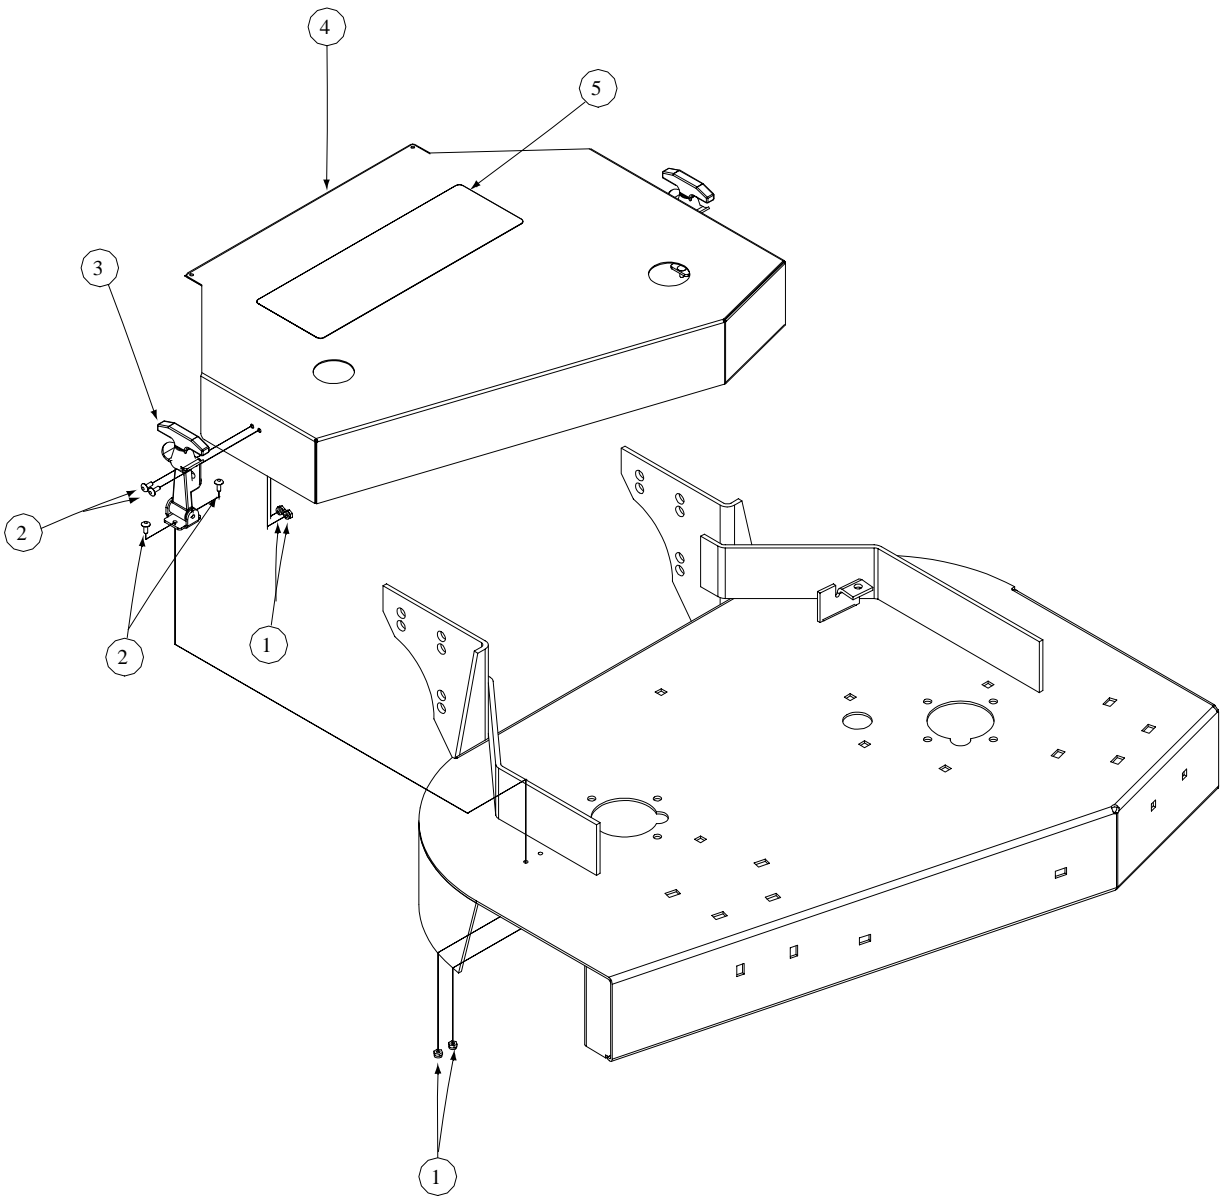

1336G / 36" Fabricated Deck Cover - Figure 5 & Parts List

Ref. No.	Part No.	Description	Qty.
1	00006194	Lock Nut, Nylon Insert	8
2	00008745	Machine Screw, 10-24 x 1/2	8
3	00021951	Rubber Hood Latch	2
4	01001067	Deck Cover, 36	1
5	01001071	Decal 36 MTD	1