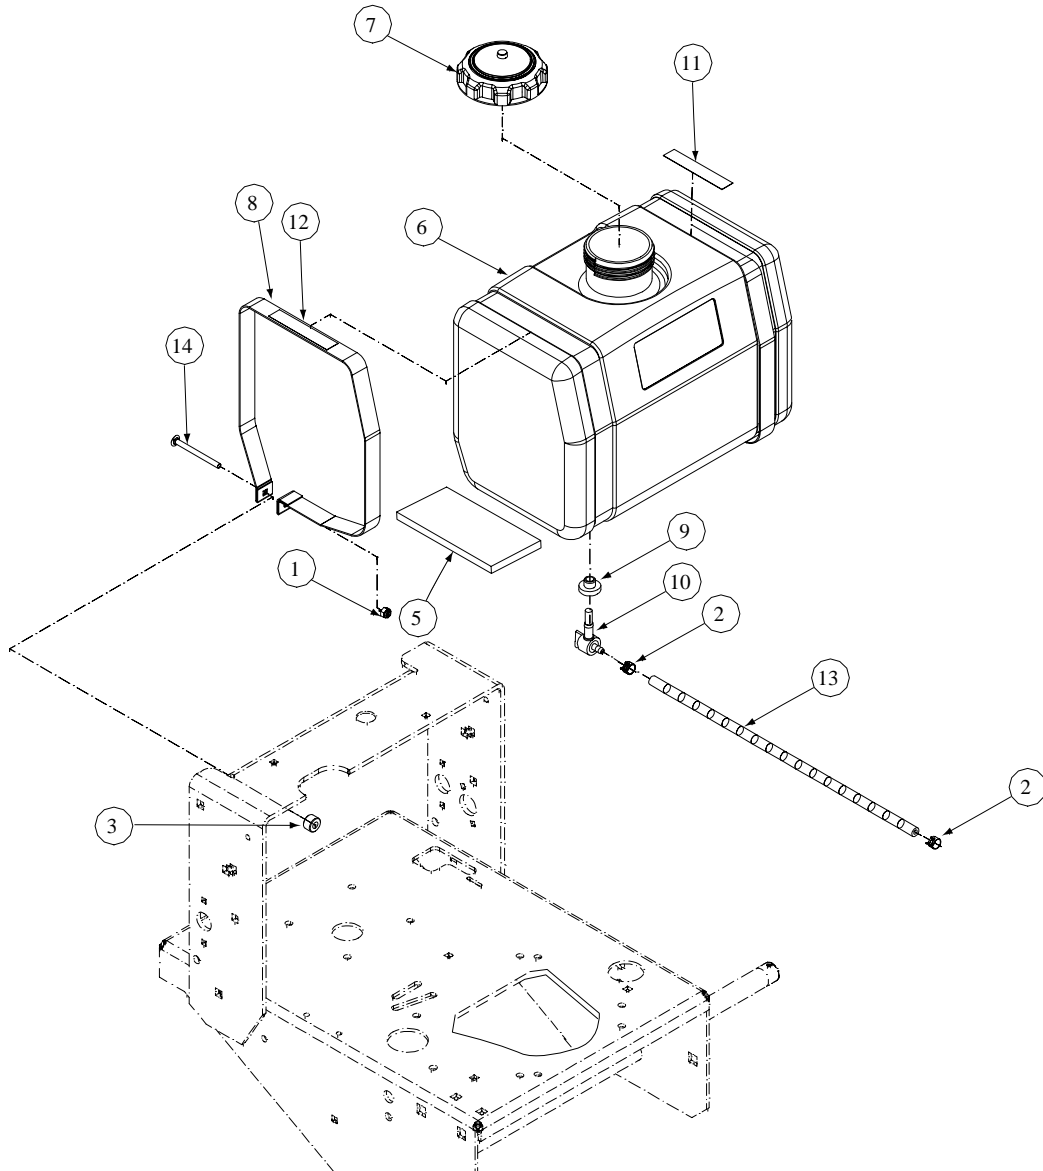

1332G, 1336G / Tank Assembly - Figure 10 & Parts List

Ref. No.	Part No.	Description	Qty.
1	00012152	Lock Nut, Nylon Insert, 1/4-20	2
2	00012235	Uni-Clamp	2
3	00021941	Spacer	2
4	--	--	--
5	00021407	Rubber Stop Pad	2
6	01000068	Fuel Tank	1
7	01000069	Fuel Cap, 3.5	1
8	01001023	Fuel Tank Strap	2
9	01000281	Grommet Fuel Tank	1
10	00030784	Shut Off Fuel Tank	1
11	01001036	Label, Mower Warning Turn Off Engine	1
12	01001038	Label, Mower Instruction, Fuel Valve	1
13	--	Hose Fuel, 18"	1
14	01002509	Carriage Bolt, 1/4-20 x 3.00	2