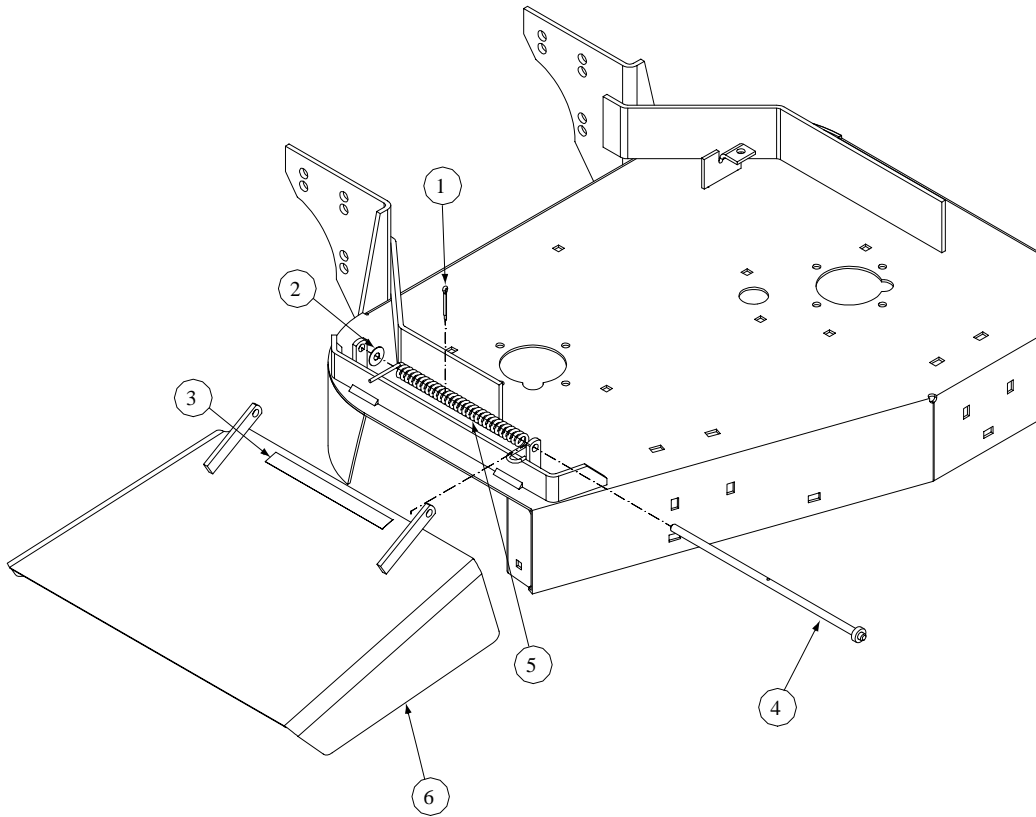

1332G / 32" Fabricated Cutter Deck - Figure 1

1332G / 32" Fabricated Cutter Deck - Parts List for Figure 1

Ref. No.	Part No.	Description	Qty.
1	--	--	--
2	00006168	Flat Washer, 3/8 Zinc	5
3	01001371	Hex Cap Screw, 3/8-16, 2.75	2
4	00012158	Flat Washer, 3/8 Zinc	4
5	00012173	Lock Nut, Nylon Insert, 3/8-16	10
6	00012402	Shim Washer	1
7	00012428	Lock Nut, Nylon Insert, 1/2-13	6
8	00013433	Hex Nut, 5/16-18	2
9	00014439	Shoulder Bolt	1
10	00014459	Eye Bolt, Right Hand	1
11	00018468	Cap, Black Vinyl	5
12	00021958	Grease Fitting, 1/4-28; 45°	1
13	00019271	Eye Bolt, Left Hand	1
14	00021884	Blade Clutch, Rod	1
15	00021895	Idler Arm	1
16	00021956	Hair Pin, 3/8"-1/2"	2
17	00021961	E-Ring, Retainer	1
18	00021970	Pulley Deck	2
19	00021977	Idler Deck Take-up	1
20	00030633	Decal Rotating Blade	1
21	--	--	--
22	00030635	Decal, Warning Shield Missing	1
23	00030779	Belt Drive	1
24	00034224	Lock Nut, 3/8-16	4
25	00062715	Turnbuckle, Sleeve	2
26	00092370	Turnbuckle	1
27	01000160	Spacer, Belt Guide	5
28	01000517	Carriage Bolt, 1/2-13 x 1-1/4	6
29	01000643	Carriage Bolt, 3/8-16 x 2	2
30	01000644	Carriage Bolt, 3/8-16 x 4.5	5
31	01002010	Carriage Screw, 3/8-16 x 1.25	4
32	01002150	Deck 32"	1
33	01002166	Decal, Danger, Hands and Feet	1
34	00063043	Idler Base	1
35	01003050	Bumper, Deck 32"	1
36	01003052	Bumper, Deck 32"	1
37	01003154	Pivot Arm	1
38	01005048	Deck Stiffener	1

1332G / 32" Fabricated Deck Cover - Figure 2 & Parts List

Ref. No.	Part No.	Description	Qty.
1	01002144	Deck Cover, 32"	1
2	01001073	Decal, 32"	1
3	00021951	Rubber Hood Latch	2
4	00008745	Machine Screw, 10-24 x 1/2	8
5	00006194	Lock Nut, Nylon Insert, 10-24	8

1332G, 1336G / 32" & 36" Chute Assembly - Figure 3 & Parts List

Ref. No.	Part No.	Description	Qty.
1	00003107	Cotter Pin, 5/32 x 1 1/2 Zinc	1
2	00012158	Flat Washer, 3/8, Zinc	1
3	00013597	Decal, Cut Line	1
4	00030644	Pin, Deflector Assembly, Weldment1	1
5	01002037	Torsion Spring	1
6	01004047	Chute Assembly Discharge	1