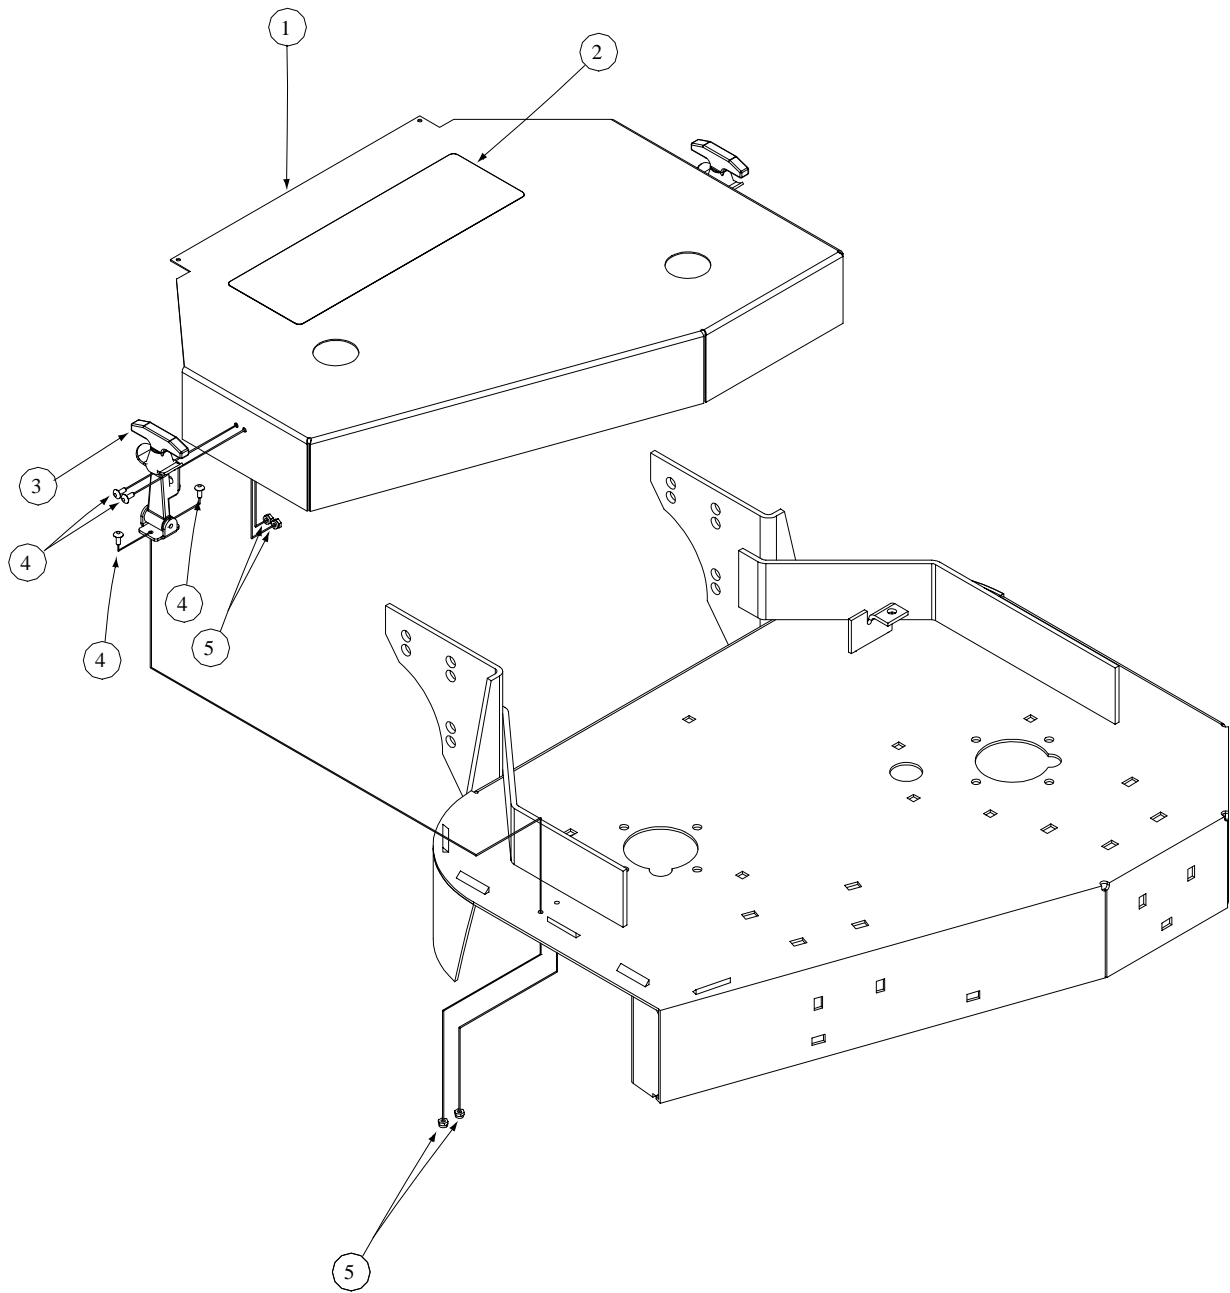

1332G / 32" Fabricated Cutter Deck - Figure 1

1332G / 32" Fabricated Cutter Deck - Parts List for Figure 1

Ref. No.	Part No.	Description	Qty.
1	--	--	--
2	00006168	Flat Washer, 3/8 Zinc	5
3	01001371	Hex Cap Screw, 3/8-16, 2.75	2
4	00012158	Flat Washer, 3/8 Zinc	4
5	00012173	Lock Nut, Nylon Insert, 3/8-16	10
6	00012402	Shim Washer	1
7	00012428	Lock Nut, Nylon Insert, 1/2-13	6
8	00013433	Hex Nut, 5/16-18	2
9	00014439	Shoulder Bolt	1
10	00014459	Eye Bolt, Right Hand	1
11	00018468	Cap, Black Vinyl	5
12	00021958	Grease Fitting, 1/4-28; 45°	1
13	00019271	Eye Bolt, Left Hand	1
14	00021884	Blade Clutch, Rod	1
15	00021895	Idler Arm	1
16	00021956	Hair Pin, 3/8"-1/2"	2
17	00021961	E-Ring, Retainer	1
18	00021970	Pulley Deck	2
19	00021977	Idler Deck Take-up	1
20	00030633	Decal Rotating Blade	1
21	--	--	--
22	00030635	Decal, Warning Shield Missing	1
23	00030779	Belt Drive	1
24	00034224	Lock Nut, 3/8-16	4
25	00062715	Turnbuckle, Sleeve	2
26	00092370	Turnbuckle	1
27	01000160	Spacer, Belt Guide	5
28	01000517	Carriage Bolt, 1/2-13 x 1-1/4	6
29	01000643	Carriage Bolt, 3/8-16 x 2	2
30	01000644	Carriage Bolt, 3/8-16 x 4.5	5
31	01002010	Carriage Screw, 3/8-16 x 1.25	4
32	01002150	Deck 32"	1
33	01002166	Decal, Danger, Hands and Feet	1
34	00063043	Idler Base	1
35	01003050	Bumper, Deck 32"	1
36	01003052	Bumper, Deck 32"	1
37	01003154	Pivot Arm	1
38	01005048	Deck Stiffener	1

1332G / 32" Fabricated Deck Cover - Figure 2 & Parts List

Ref. No.	Part No.	Description	Qty.
1	01002144	Deck Cover, 32"	1
2	01001073	Decal, 32"	1
3	00021951	Rubber Hood Latch	2
4	00008745	Machine Screw, 10-24 x 1/2	8
5	00006194	Lock Nut, Nylon Insert, 10-24	8