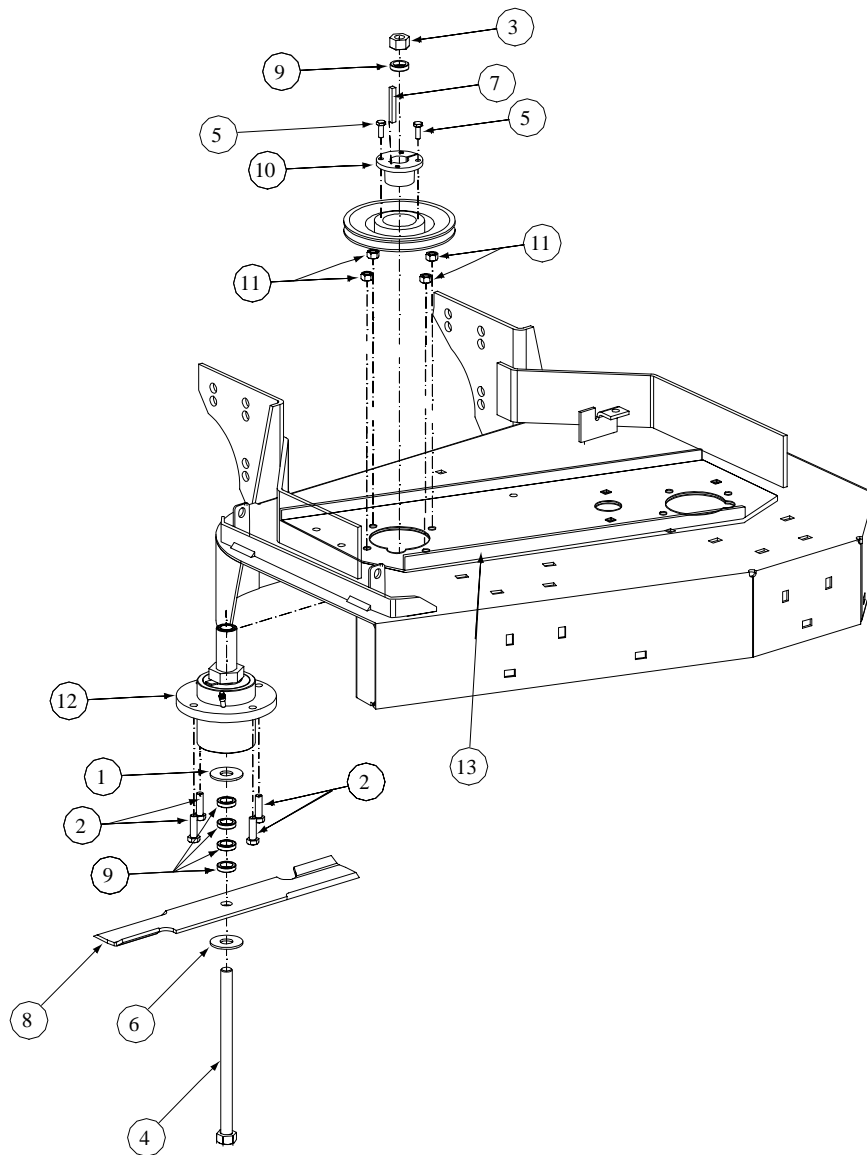

1332G / 32" Spindle Assembly - Figure 4 & Parts List

Ref. No.	Part No.	Description	Qty.
1	00002766	Flat Washer, 1-1/2 x 5/8 x .05	1
2	00011444	Hex Cap Screw, 3/8-16 x 1-1/4	4
3	00011807	Hex Nut, 5/8-11	1
4	00013091	Hex Cap Screw, 5/8-11 x 9-1/2	1
5	00013131	Hex Cap Screw, 1/4-20, .75	2
6	00013432	Flat Washer, 5/8 Zinc	1
7	00021517	Key Stick, 1/4 x 1/4 x 2	1
8	00021871	Rotary Blade, 16-1/2	1
9	00021924	Blade Spacer, 5/8 ID, 1/4 Thick	5
10	00021973	Bushing	1
11	00034224	Lock Nut, 3/8-16	4
12	00057412	Spindle Assembly	1
13	01005048	Deck Stiffener	1