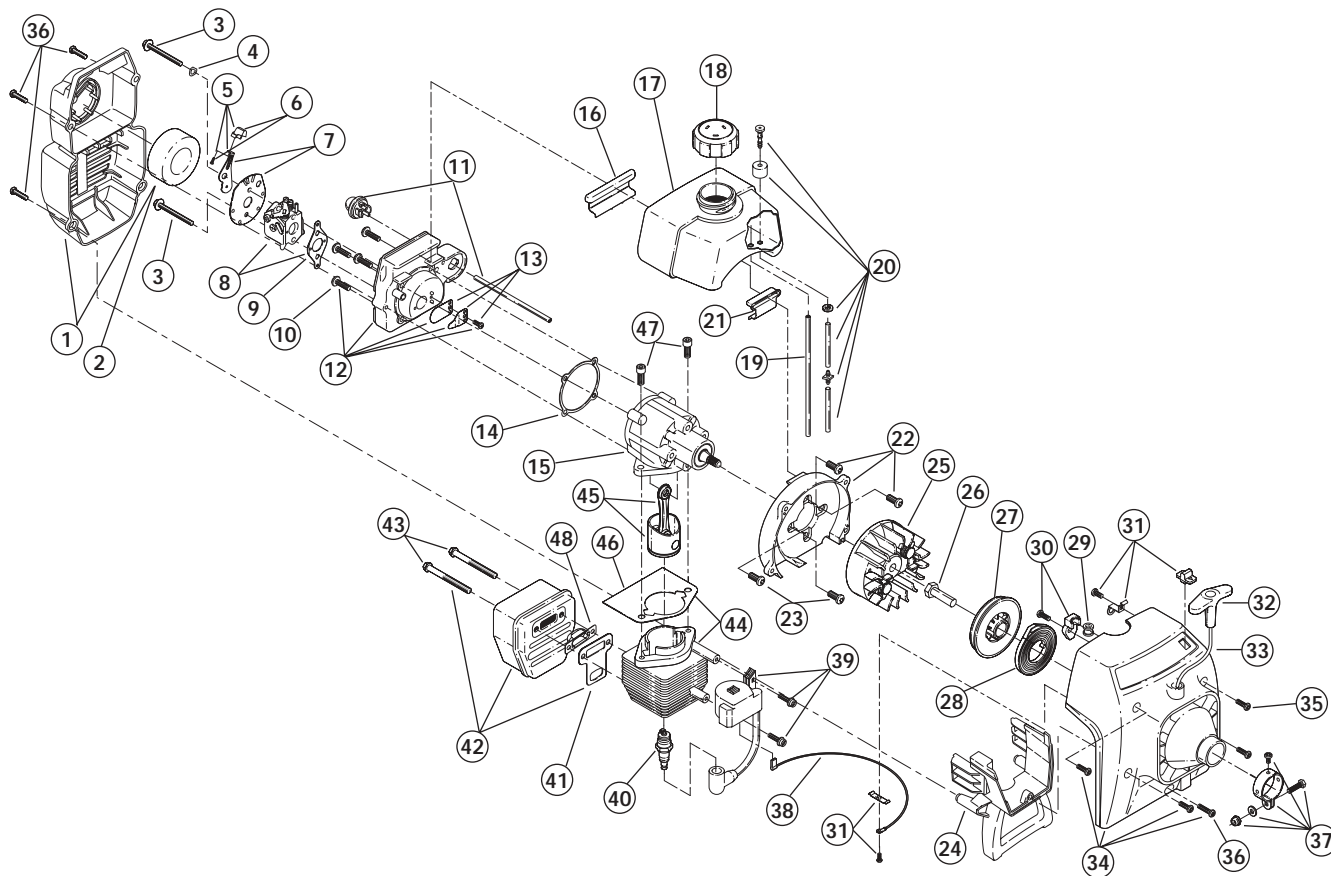

ENGINE PARTS - MODEL 700rVP 2-CYCLE GAS TRIMMER PPN- 41AD7PG034

Item	Part No.	Description	Item	Part No.	Description
1	791-182059	Air Cleaner/Muffler Cover Assembly (includes 2 & 36)	30	791-181889	Pulley Retainer Assembly
2	791-180350B	Air Cleaner Filter	31	791-180035	Switch Assembly (includes 38)
3	791-180351	Carburetor Mounting Screw Assembly	32	791-181079	Pull Handle
4	791-180226	Wavey Washer	33	791-613103	Rope
5	753-04418	Choke Lever Assembly (includes 6)	34	791-181927	Starter Housing Assembly (includes 27-33)
6	791-182202	Choke Knob and Screw	35	791-181862	Housing Screw
7	753-04419	Choke Lever and Plate (includes 5 & 6)	36	791-181345	Cover Screw
8	753-04144	Carburetor Assembly (includes 9 & 20)	37	791-153597	Upper Clamp Assembly
9	791-610675	Carburetor Gasket	38	791-180036	Wire Lead
10	791-181860	Carb Mount Screw	39	753-04125	Module Assembly
11	791-683974B	Primer and Hose Assembly	40	791-610311B	Spark Plug
12	753-1196	Carb Mount Assembly (includes 10 & 14)	41	753-04159	Exhaust Gasket
13	791-684451	Reed Assembly	42	791-182066	Muffler Assembly (includes 41, 43 & 48)
14	753-1208	Carburetor Mount Gasket	43	791-147575	Muffler Mounting Bolt Assembly
15	753-04272	Crank Case Service Assembly (includes 10 & 23)	44	753-04323	Cylinder Assembly (includes 46 & 47)
16	791-612134	Rear Mounting Pad	45	753-04367	Piston and Rod Assembly
17	791-182767	Fuel Tank Assembly (includes 18-20)	46	753-1197	Cylinder Gasket
18	791-182612	Fuel Cap Assembly	47	791-182723	Cylinder Bolt
19	791-181168	Fuel Return Line	48	791-182747	Spark Arrestor Screen
20	791-682039	Fuel Line Assembly	*	753-04134	Engine Gasket Kit
21	791-145308	Front Mounting Pad	*	791-180602	O.E.M. Carburetor Repair Kit (Zama)
22	791-153520	Shroud Assembly (includes 23)	*	791-181069	Gasket Diaphragm Repair Kit (Zama)
23	791-181861	Shroud Screw	*	753-1209	Piston Ring
24	791-182064	Shroud Extension & Stand (includes 36)	*	753-04173	Short Block Assembly (includes 10, 15, 40, 44-47)
25	791-182736	Flywheel Assembly			
26	791-610303	Square Nut Drive			
27	753-04232	Recoil Pulley Assembly			
28	791-613102	Recoil Spring			
29	791-611061	Rope Guide			
			*	Items Not Shown