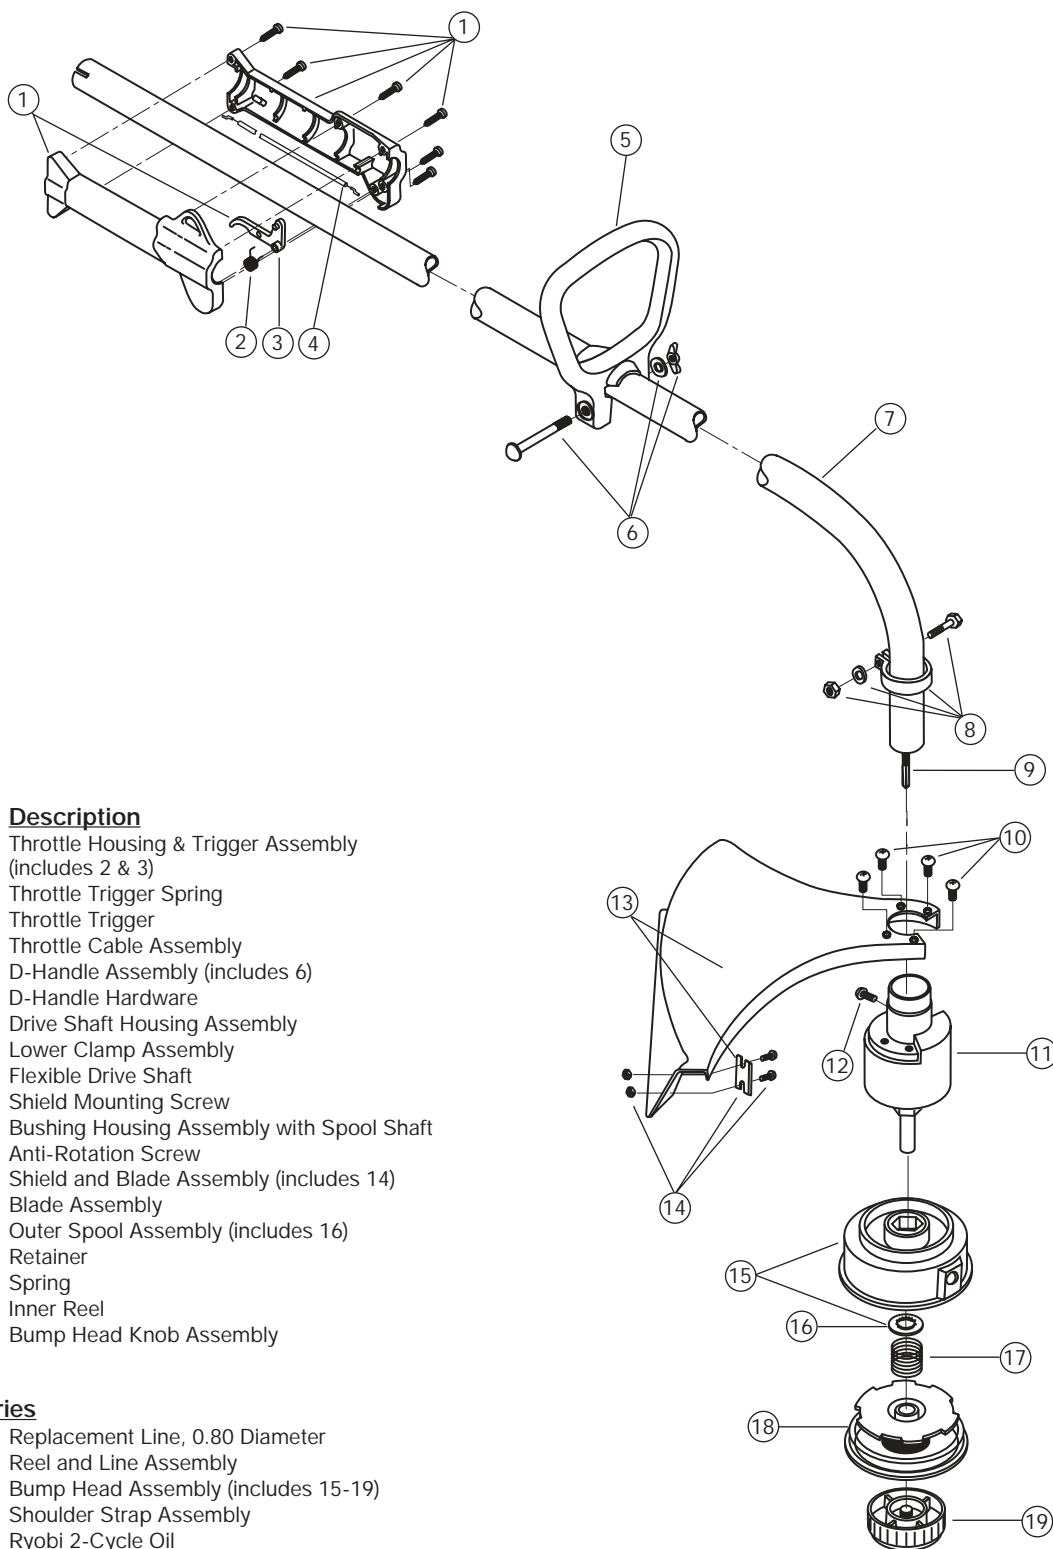

BOOM AND TRIMMER PARTS - MODEL 700-VP

2-CYCLE GAS TRIMMER

PPN- 41AD7VPG034

Item	Part No.	Description
1	791-182093	Throttle Housing & Trigger Assembly (includes 2 & 3)
2	791-610314	Throttle Trigger Spring
3	791-180975	Throttle Trigger
4	791-182068	Throttle Cable Assembly
5	791-153064	D-Handle Assembly (includes 6)
6	791-181587	D-Handle Hardware
7	791-181893	Drive Shaft Housing Assembly
8	791-153597	Lower Clamp Assembly
9	753-04280	Flexible Drive Shaft
10	791-180531	Shield Mounting Screw
11	791-181784	Bushing Housing Assembly with Spool Shaft
12	791-145569	Anti-Rotation Screw
13	791-683274	Shield and Blade Assembly (includes 14)
14	791-682061	Blade Assembly
15	791-153619	Outer Spool Assembly (includes 16)
16	791-610660	Retainer
17	791-610317B	Spring
18	791-610318	Inner Reel
19	791-153066B	Bump Head Knob Assembly