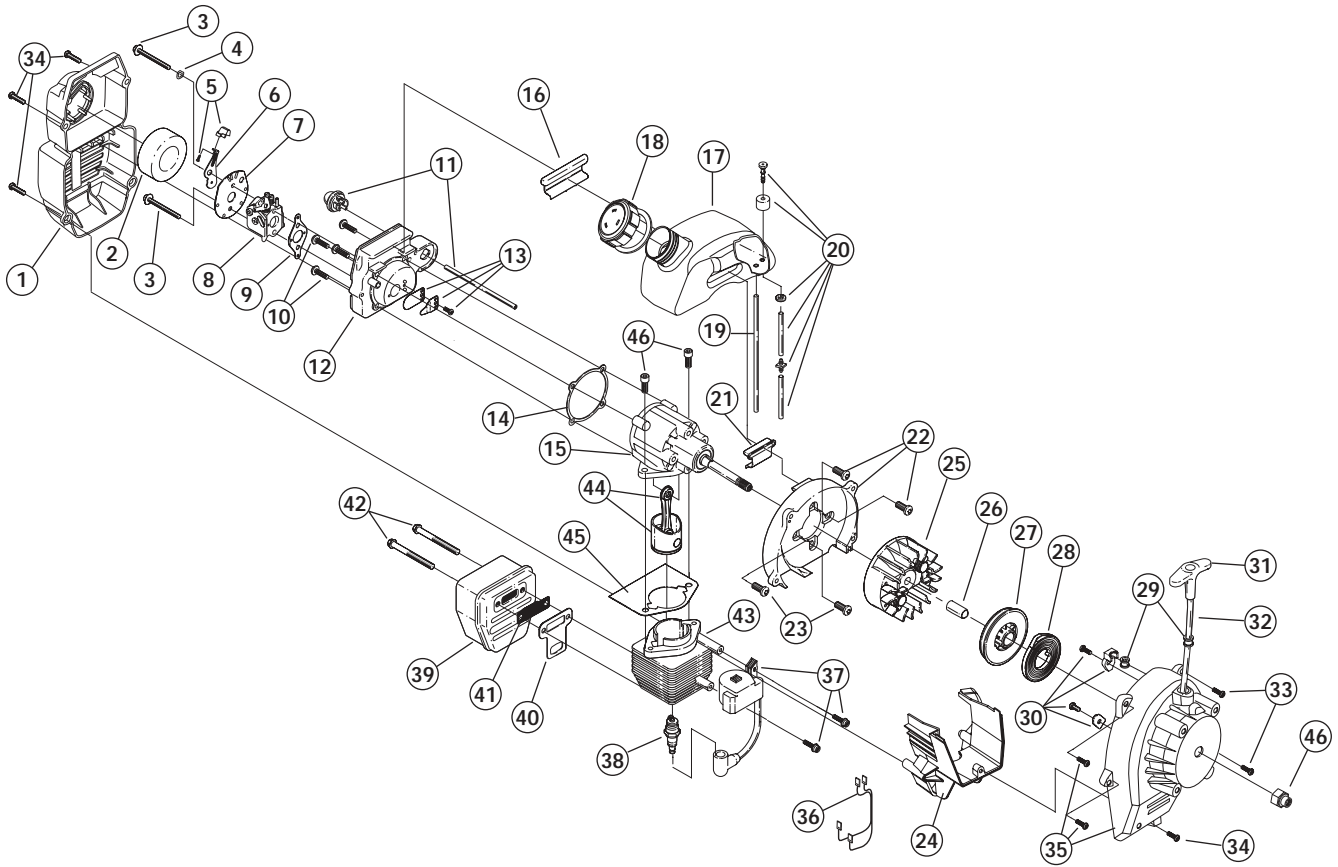

ENGINE PARTS - MODEL RGBV3100E 2-CYCLE PETROL MULCHING BLOWER VACUUM

PPN- 41ASBGV037

<u>Item</u>	<u>Part No.</u>	<u>Description</u>	<u>Item</u>	<u>Part No.</u>	<u>Description</u>
1	791-182059	Air Cleaner/Muffler Cover Assembly (includes 2 & 34)	29	791-611061	Rope Guide
2	791-180350B	Air Cleaner Filter	30	791-180930	Pulley Retainer Assembly
3	791-180351	Carburetor Mounting Screw Assembly	31	791-181079	Pull Handle
4	791-180226	Wavey Washer	32	791-613103	Rope
6	791-182070	Choke Knob and Screw	33	791-181862	Housing Screw
5	753-04418	Choke Lever Assembly (includes 5)	34	791-181345	Cover Screw
7	753-04419	Choke Plate Assembly (includes 6)	35	791-181931	Starter Housing Assembly (includes 28-34)
8	753-04106	Carburetor Assembly W/Limiter Caps (includes 9 & 20)	36	791-182402	Wire Lead Assembly
9	791-610675	Carburetor Gasket	37	791-182081	Module Assembly
10	791-181860	Carb Mount Screw	38	791-147095	Spark Plug
11	791-683974	Primer and Hose Assembly	39	791-182066	Muffler Assembly (includes 40-42)
12	753-1196	Carb Mount Assembly (includes 10 & 14)	40	753-04159	Exhaust Gasket
13	791-684451	Reed Assembly	41	791-182066	Spark Arrestor
14	753-1208	Carburetor Mount Gasket	42	791-147575	Muffler Mounting Bolt Assembly
15	791-182775	Crank Case Service Assembly (includes 10 & 23)	43	753-04323	Cylinder Assembly (includes 45 & 46)
16	791-612134	Rear Mounting Pad	44	753-04367	Piston and Rod Assembly
17	753-04310	Fuel Tank Assembly (includes 18-20)	45	753-1197	Cylinder Gasket
18	753-182400	Fuel Cap Assembly	46	791-182723	Cylinder Bolt
19	791-181086	Fuel Return Line	47	791-181524	Crankshaft Extension
20	791-682039	Fuel Line Assembly	*	753-04134	Engine Gasket Kit
21	791-145308	Front Mounting Pad	*	753-04113	O.E.M. Carburetor Repair Kit (Zama)
22	791-153520	Shroud Assembly	*	791-180091	Gasket Diaphragm Repair Kit (Zama)
23	791-181861	Shroud Screw	*	753-1209	Piston Ring
24	791-182401	Shroud Extension (includes 34)	*	753-04156	Short Block Assembly (includes 10, 15, 23, 38, 42 - 45)
25	791-182736	Flywheel Assembly			Items Not Shown
26	791-181525	Spacer			
27	753-04232	Recoil Pulley Assembly			
28	791-613102	Recoil Spring