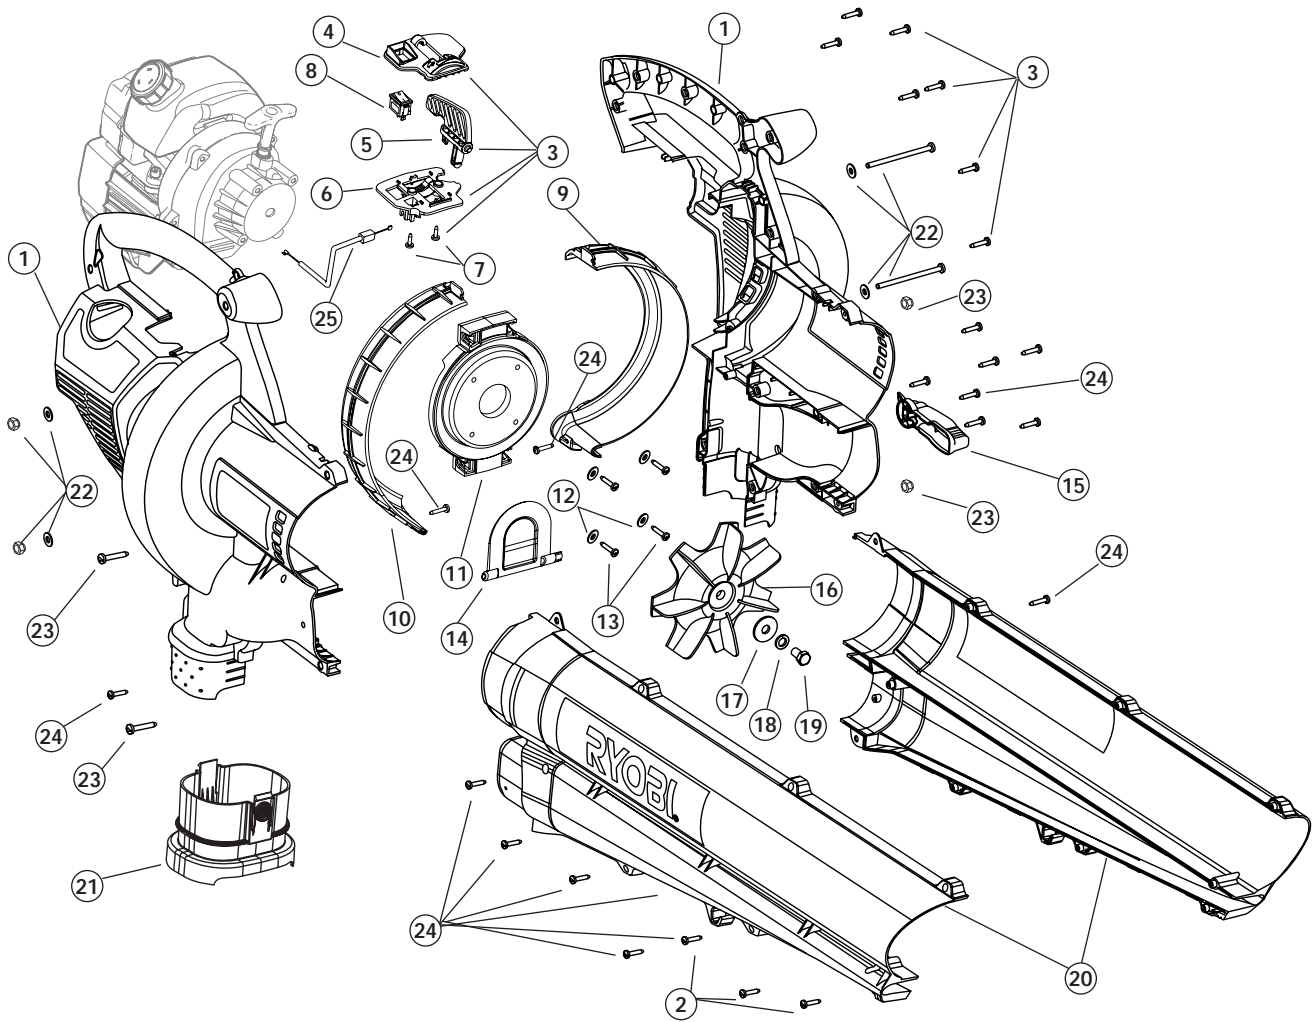

HOUSING PARTS - MODEL RGBV3100E

2-CYCLE PETROL MULCHING BLOWER VACUUM

PPN- 41ASGBVG037

Item	Part No.	Description
1	753-04138	Engine Cover Assembly (includes 24)
2	791-181345	Cover Screw
3	791-182419	Throttle Control Assembly (includes 4-7)
4	791-182420	Upper Throttle Control Plate
5	791-182728	Throttle Control Lever
6	791-182422	Lower Throttle Control Plate
7	791-182423	Screw, Plastic
8	791-182405	Rocker Switch Assembly
9	753-04140	Left Side Liner
10	753-04139	Right Side Liner
11	753-04483	Engine Mounting Plate (includes 12 & 13)
12	791-182409	Washer
13	791-181903	Screw
14	791-182410	Mode Control Flapper
15	791-182411	Mode Control Lever (includes 2)