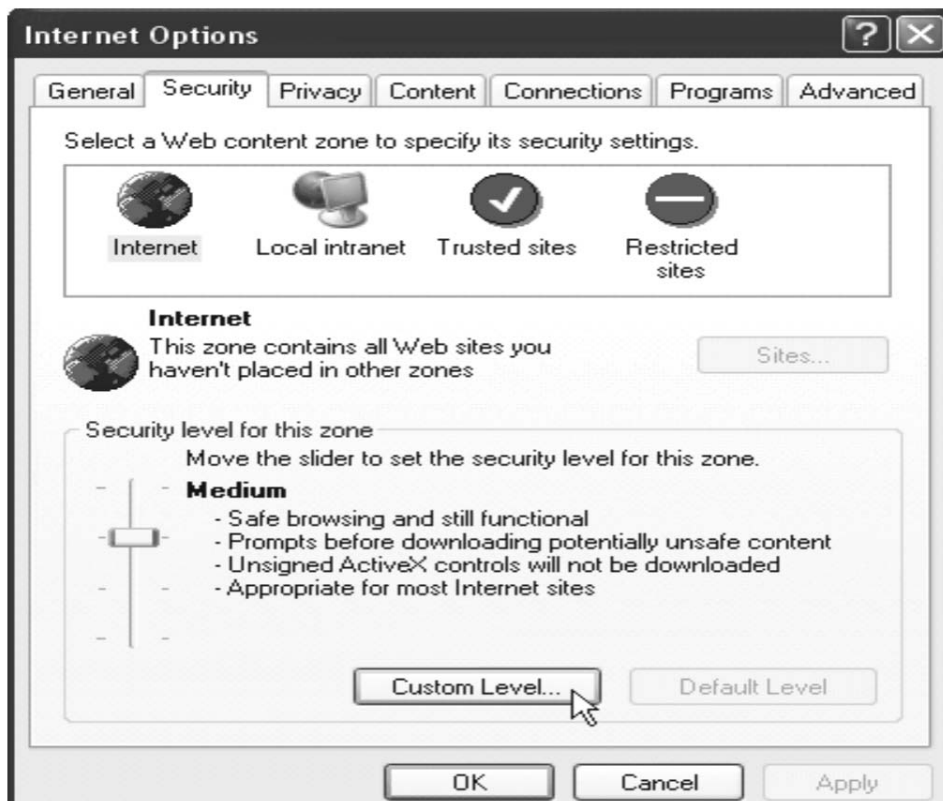

2. Security →”Custom Level”