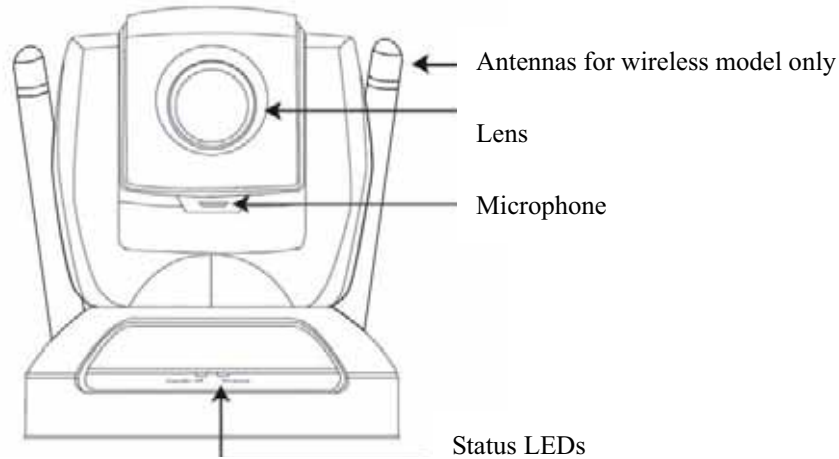

⊙ Do not drop the Network Camera.

⊙ Do not manually pan and tilt the Network Camera when are power is on.

⊙ Do not insert any object into the Network Camera, such as needles.

1. Check Package contents

⊙ **The Network Camera (Wire or Wireless model)**

⊙ **Power adapter**

⊙ **Camera stand**

⊙ **A/V cable**

⊙ **Antennas for wireless model only**

⊙ **Software CD**

⊙ **Remote controller**

2. Physical description

◎ Front panel

◎ Rear panel

3. Install your Network Camera in Ethernet network

3. Finally, connect power cord to a power outlet.

4. Assign IP address

1. Run the “Installer Wizard” under the Software Utility directory from software CD.
2. The program will search the servers or cameras on the same LAN.