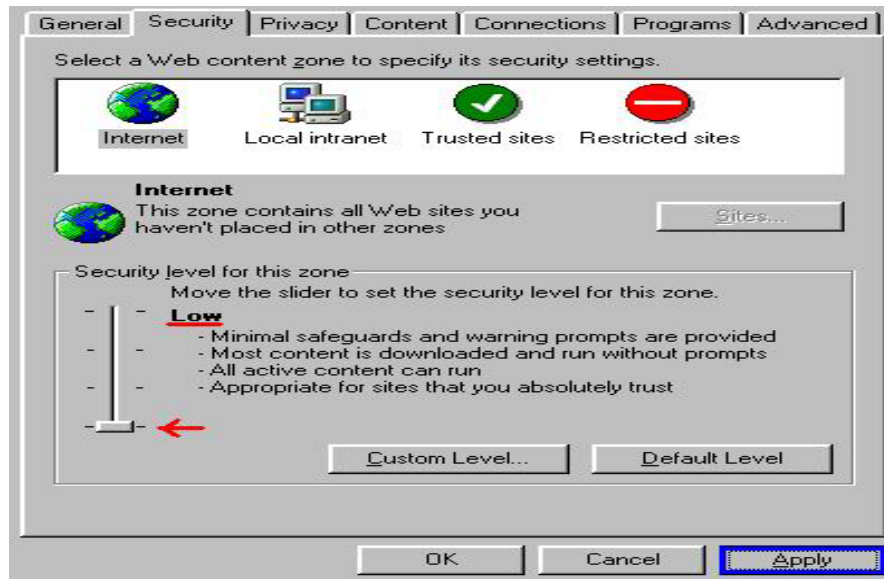

3. Lower down the security level bar to “Low”, and press “Apply”