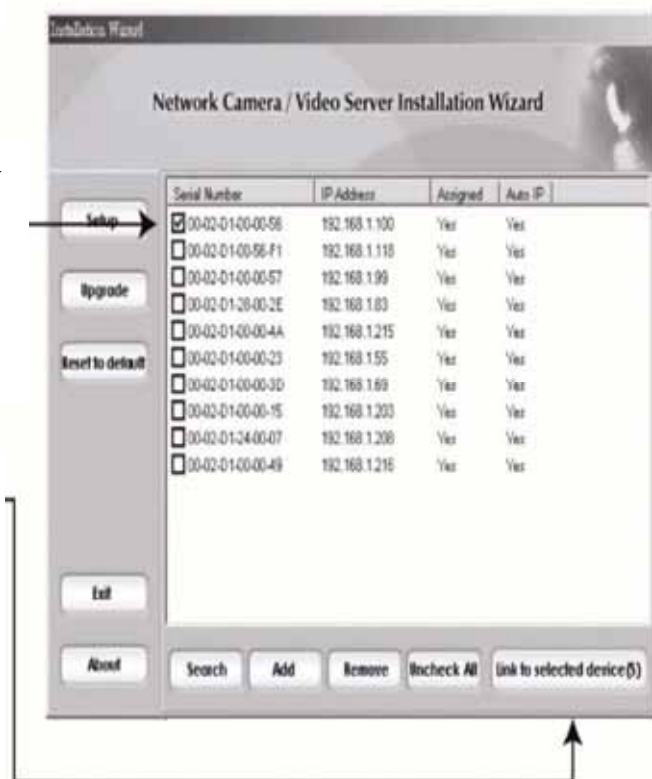

2. Physical description

4. Click “Link to selected device(s)” to connect the Internet Explorer to the Network Camera.

※If there is no DHCP server on the LAN, please refer to the user’s manual for the methods of assigning an IP address.