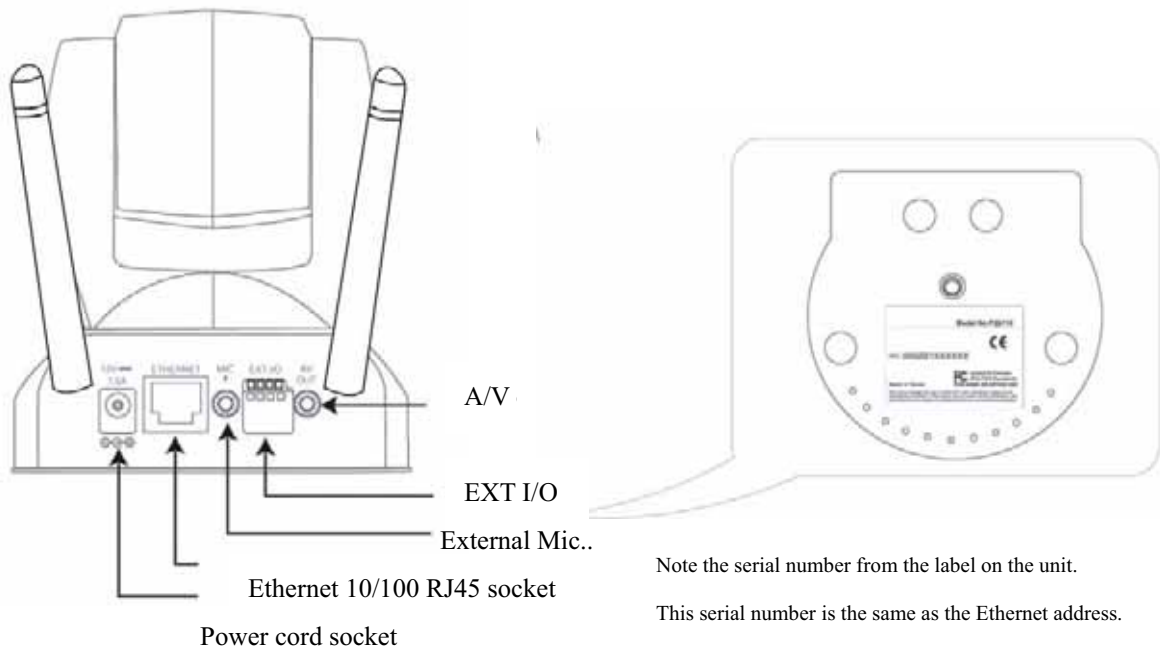

⊙ Do not drop the Network Camera.

⊙ Do not manually pan and tilt the Network Camera when are power is on.

⊙ Do not insert any object into the Network Camera, such as needles.

1. Check Package contents

⊙ **The Network Camera (Wire or Wireless model)**

⊙ **Power adapter**

⊙ **Camera stand**

⊙ **A/V cable**

⊙ **Antennas for wireless model only**

⊙ **Software CD**

⊙ **Remote controller**

2. Physical description

◎ Front panel

◎ Rear panel

3. Install your Network Camera in Ethernet network

3. Finally, connect power cord to a power outlet.

4. Assign IP address

1. Run the “Installer Wizard” under the Software Utility directory from software CD.
2. The program will search the servers or cameras on the same LAN.