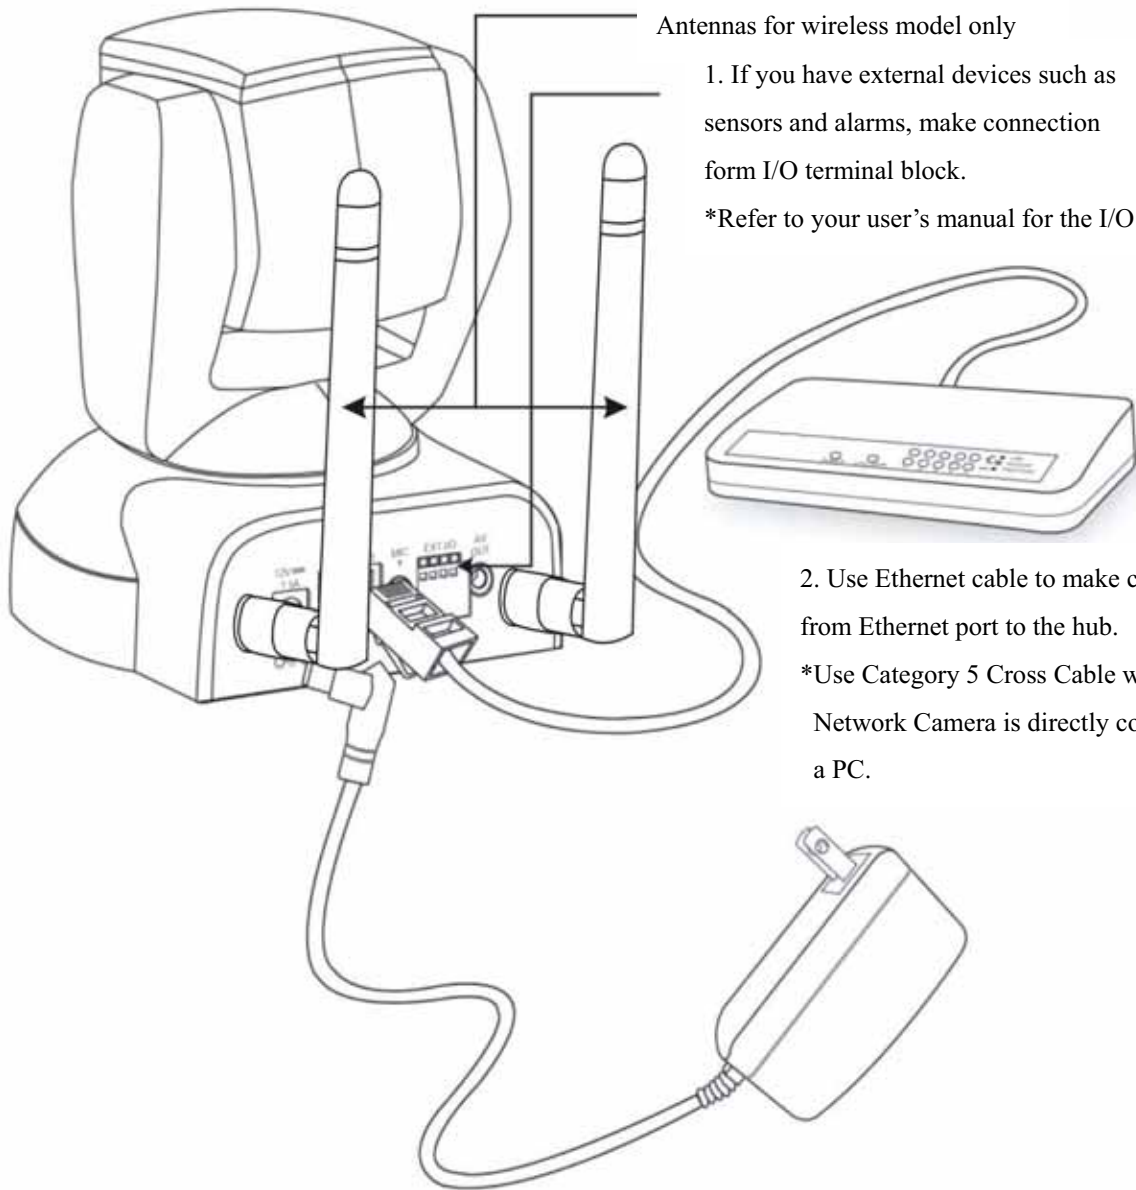

⊙ Do not drop the Network Camera.

⊙ Do not manually pan and tilt the Network Camera when are power is on.

⊙ Do not insert any object into the Network Camera, such as needles.

1. Check Package contents

⊙ **The Network Camera (Wire or Wireless model)**

⊙ **Power adapter**

⊙ **Camera stand**

⊙ **A/V cable**

⊙ **Antennas for wireless model only**

⊙ **Software CD**

⊙ **Remote controller**

2. Physical description

◎ Front panel

◎ Rear panel

3. Install your Network Camera in Ethernet network

3. Finally, connect power cord to a power outlet.

4. Assign IP address

1. Run the “Installer Wizard” under the Software Utility directory from software CD.
2. The program will search the servers or cameras on the same LAN.