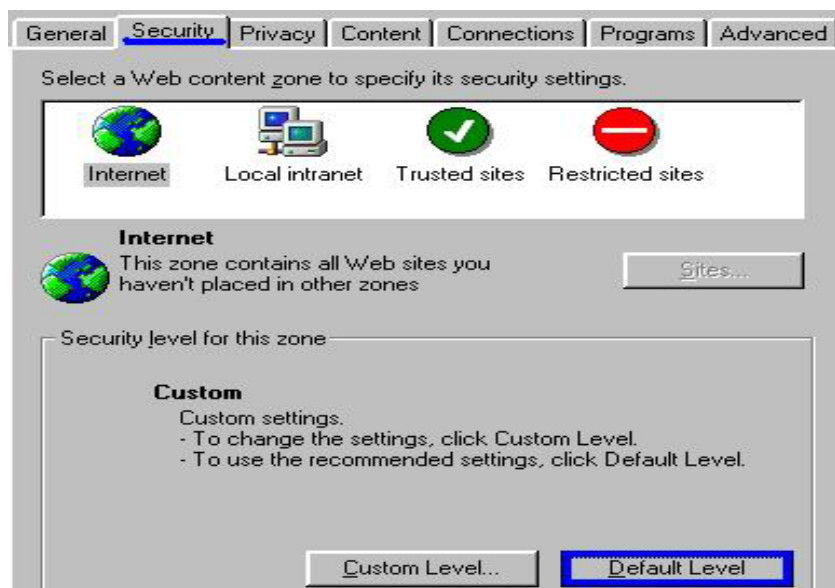

2. Security-> Default Level