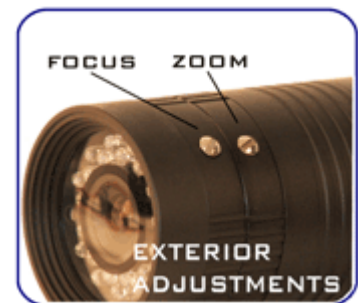

This camera is the ultimate in versatility. Its weatherproof so it can be used inside and out. It's infrared so it can see during the day and at night, and its varifocal so it can see close up or distance. The focus and zoom controls are located externally for easy adjustment.

Features

- Varifocal 4 to 9 mm lens
- 1/3 inch Sony Super HAD CCD Sensor
- 540 TV Lines
- 0.1 LUX (0 LUX with IR On)
- Built in 24 IR LED
- Exterior adjustments for focus & zoom (no need to remove housing)
- Ceiling or wall mount
- Comes with standard RCA Connection (We convert it to BNC with RCA to BNC connector)

Specifications

TV System:	NTSC
Image Sensor:	1/3-inch Sony Super HAD CCD sensor
Resolution:	540 Lines
Video Output:	1.0 Vp-p 75 Ohms
Min. Illumination:	0.1 LUX (0 LUX with IR)
Scanning	2:1 Interface
Shutter Speed:	1/60~1/100,000 sec. for NTSC
Sync Type:	Internal
S/N Ratio:	Over 45dB at AGC Off
Power Supply:	DC 12V 1 Amp(not included)
Power Consumption:	150mA (320mA with IR)
Operating Temperature:	14 F ~ 122 F (-10 C + 50 C)
Dimensions:	69mm (diameter) X 105mm (length) [Note: 1 millimeter = 0.0393700787 inches]