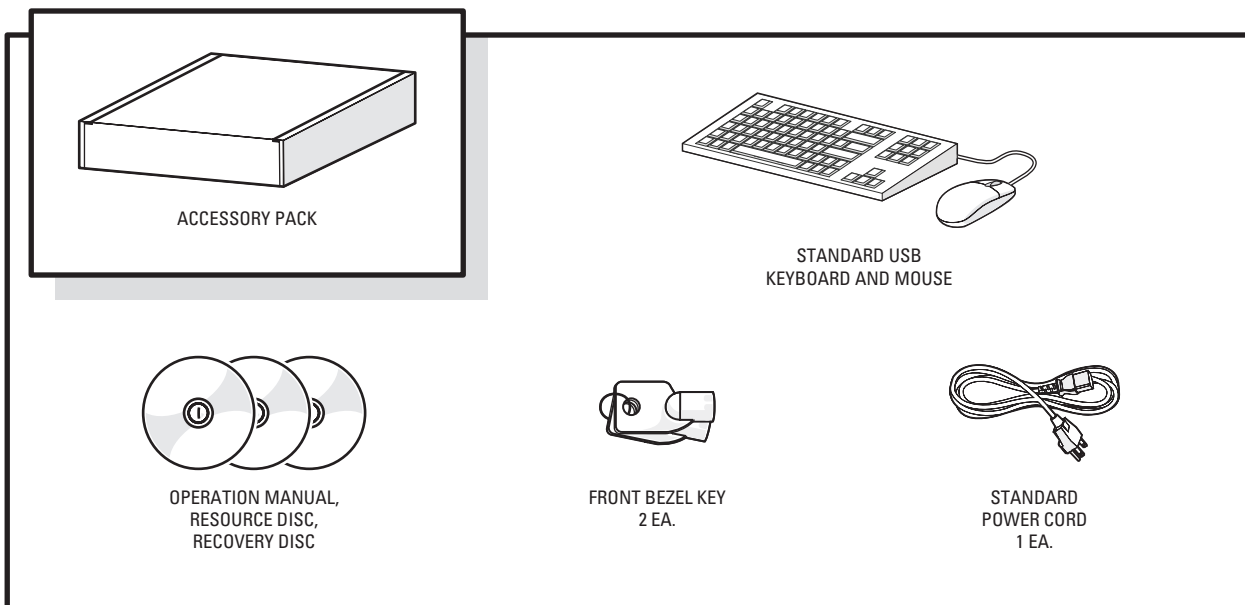

©Copyright 2008, Pelco, Inc. All rights reserved.

C3667M (5/08)
DS 1000
Digital Video Management System
Quick Start Guide

Package Contents

Legend

Rear Panel

NOTE: The top row of video input BNCs (inputs 17-32) is available only on 32-input systems. The SCSI connector for RAID storage is optional.