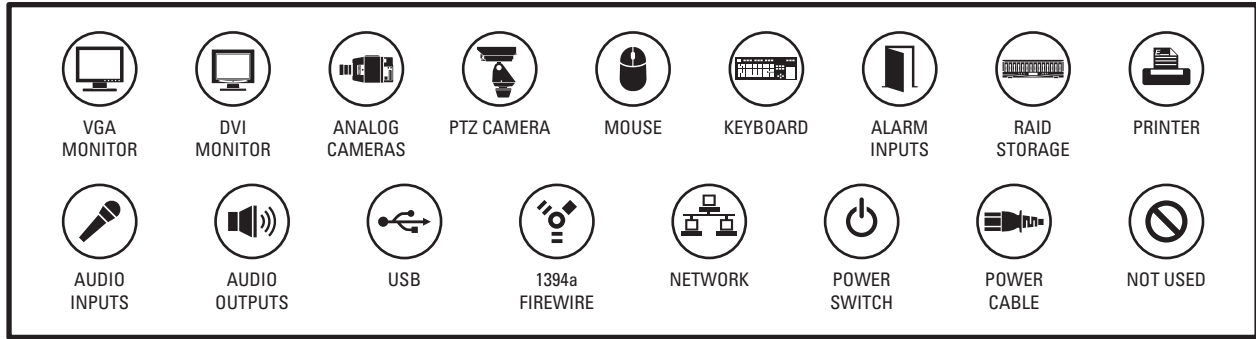

©Copyright 2008, Pelco, Inc. All rights reserved.

C3667M (5/08)
DS 1000
Digital Video Management System
Quick Start Guide

Package Contents

Legend

Rear Panel

NOTE: The top row of video input BNCs (inputs 17-32) is available only on 32-input systems. The SCSI connector for RAID storage is optional.