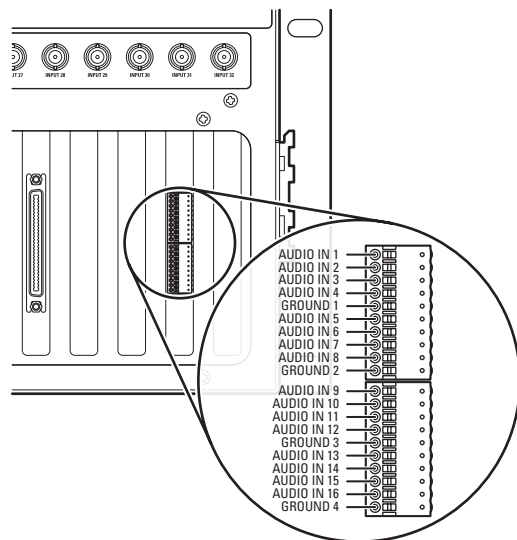

IMPORTANT NOTE

Due to recent end-of-life motherboard changes, the location of the input/output connectors on the Integral Digital Sentry® unit's back panel can vary from the location shown in the Integral Digital Sentry Installation manual (C3662M) and the quick start guide for this model. These publications are currently being updated to incorporate the recent changes.

©Copyright 2008, Pelco, Inc. All rights reserved.

C3667M (5/08)
DS 1000
Digital Video Management System
Quick Start Guide

Package Contents

Legend

Rear Panel

NOTE: The top row of video input BNCs (inputs 17-32) is available only on 32-input systems. The SCSI connector for RAID storage is optional.