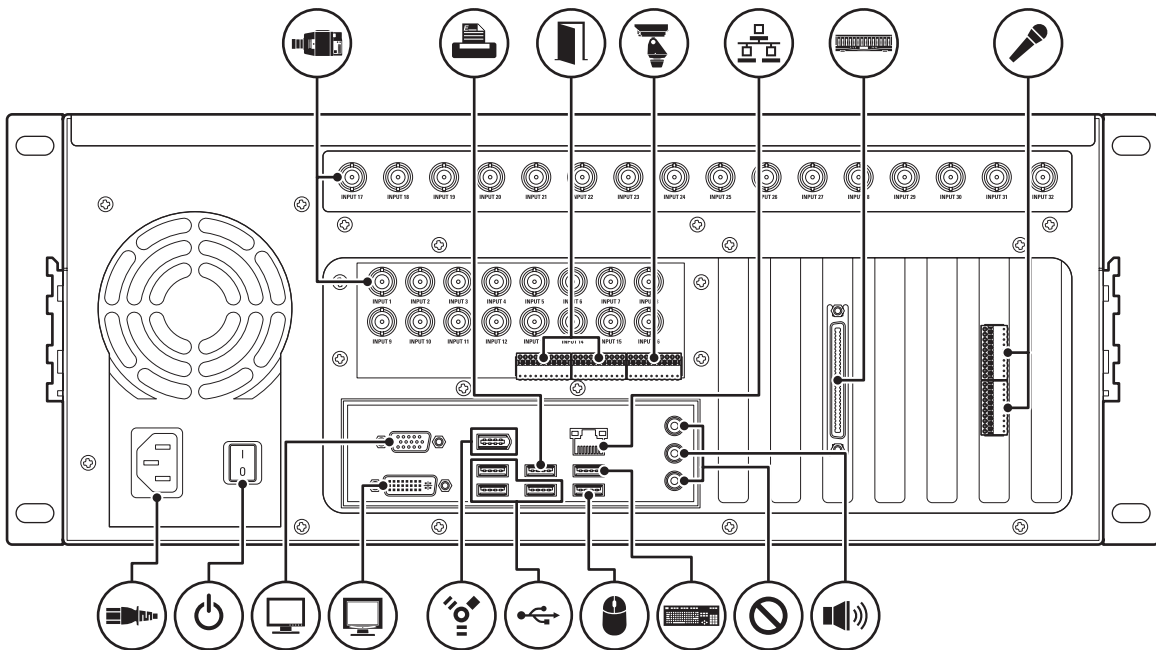

IMPORTANT NOTE

Due to recent end-of-life motherboard changes, the location of the input/output connectors on the Integral Digital Sentry® unit's back panel can vary from the location shown in the Integral Digital Sentry Installation manual (C3662M) and the quick start guide for this model. These publications are currently being updated to incorporate the recent changes.

©Copyright 2008, Pelco, Inc. All rights reserved.

C3667M (5/08)
DS 1000
Digital Video Management System
Quick Start Guide

Package Contents

Legend

Rear Panel

NOTE: The top row of video input BNCs (inputs 17-32) is available only on 32-input systems. The SCSI connector for RAID storage is optional.