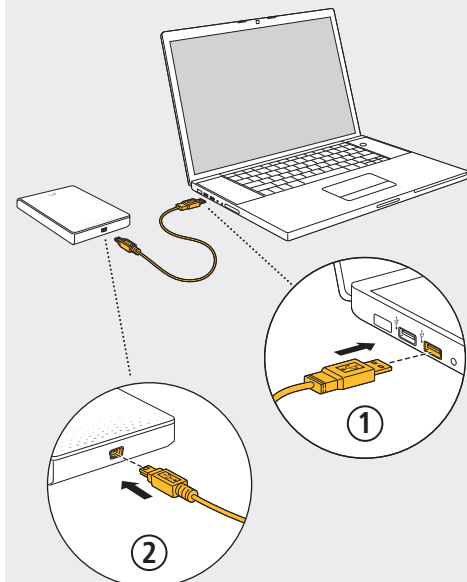

FRONT

THANKS FOR PURCHASING A FREEAGENT GO™ PORTABLE DRIVE!

CONTENTS

FreeAgent|Go™
PORTABLE DRIVE

QUICK START GUIDE

FOR
MAC

WWW.SEAGATE.COM

Visit us at our Support pages for assistance with:

A comprehensive soft copy of your **Users Guide** is included with your product. Click on the **Help Icon** for assistance.

To contact support, visit us at our **Contact Us** page.

USB Cable

FreeAgent Go™

SOLD SEPARATELY

Docking Station

Optional dock not included.
Ask your retailer or visit www.seagate.com.

CONNECT

DISCONNECT

1

2

OPTIONAL

BACK

PN: 100563223 03/09

MADE IN USA

CYAN MAGENTA YELLOW BLACK PMS 1225 DIE
Job#: 182183 Client: Seagate File: 182183_A Printer: Date: 3.10.09 Op: sm Proof#: 1

CMYK Proof V3

SCHAWKI 650 Townsend Street, Suite 160
San Francisco, CA 94103 USA
T 415 438 6700

1 2 3 5 25 50 75 95 98 100