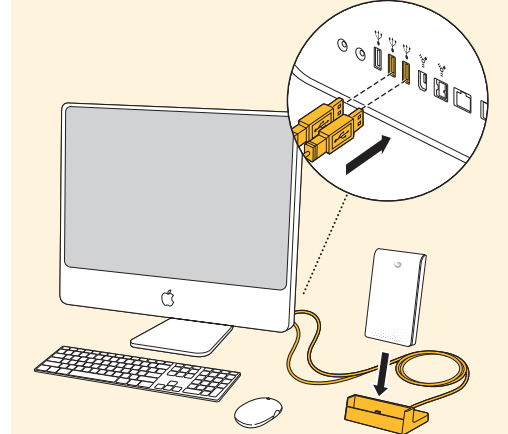

FRONT

THANKS FOR PURCHASING A FREEAGENT GO™ PORTABLE DRIVE!

CONTENTS

FreeAgent|Go™
PORTABLE DRIVE

QUICK START GUIDE

FOR
MAC

WWW.SEAGATE.COM

Visit us at our Support pages for assistance with:

A comprehensive soft copy of your **Users Guide** is included with your product. Click on the **Help Icon** for assistance.

To contact support, visit us at our **Contact Us** page.

USB Cable

FreeAgent Go™

SOLD SEPARATELY

Docking Station

Optional dock not included.
Ask your retailer or visit www.seagate.com.

CONNECT

DISCONNECT

1

2

OPTIONAL

BACK

PN: 100563223 03/09

MADE IN USA

CYAN MAGENTA YELLOW BLACK PMS 1225 DIE
Job#: 182183 Client: Seagate File: 182183_A Printer: Date: 3.10.09 Op: sm Proof#: 1

CMYK Proof V3

SCHAWKI 650 Townsend Street, Suite 160
San Francisco, CA 94103 USA
T 415 438 6700

1 2 3 5 25 50 75 95 98 100