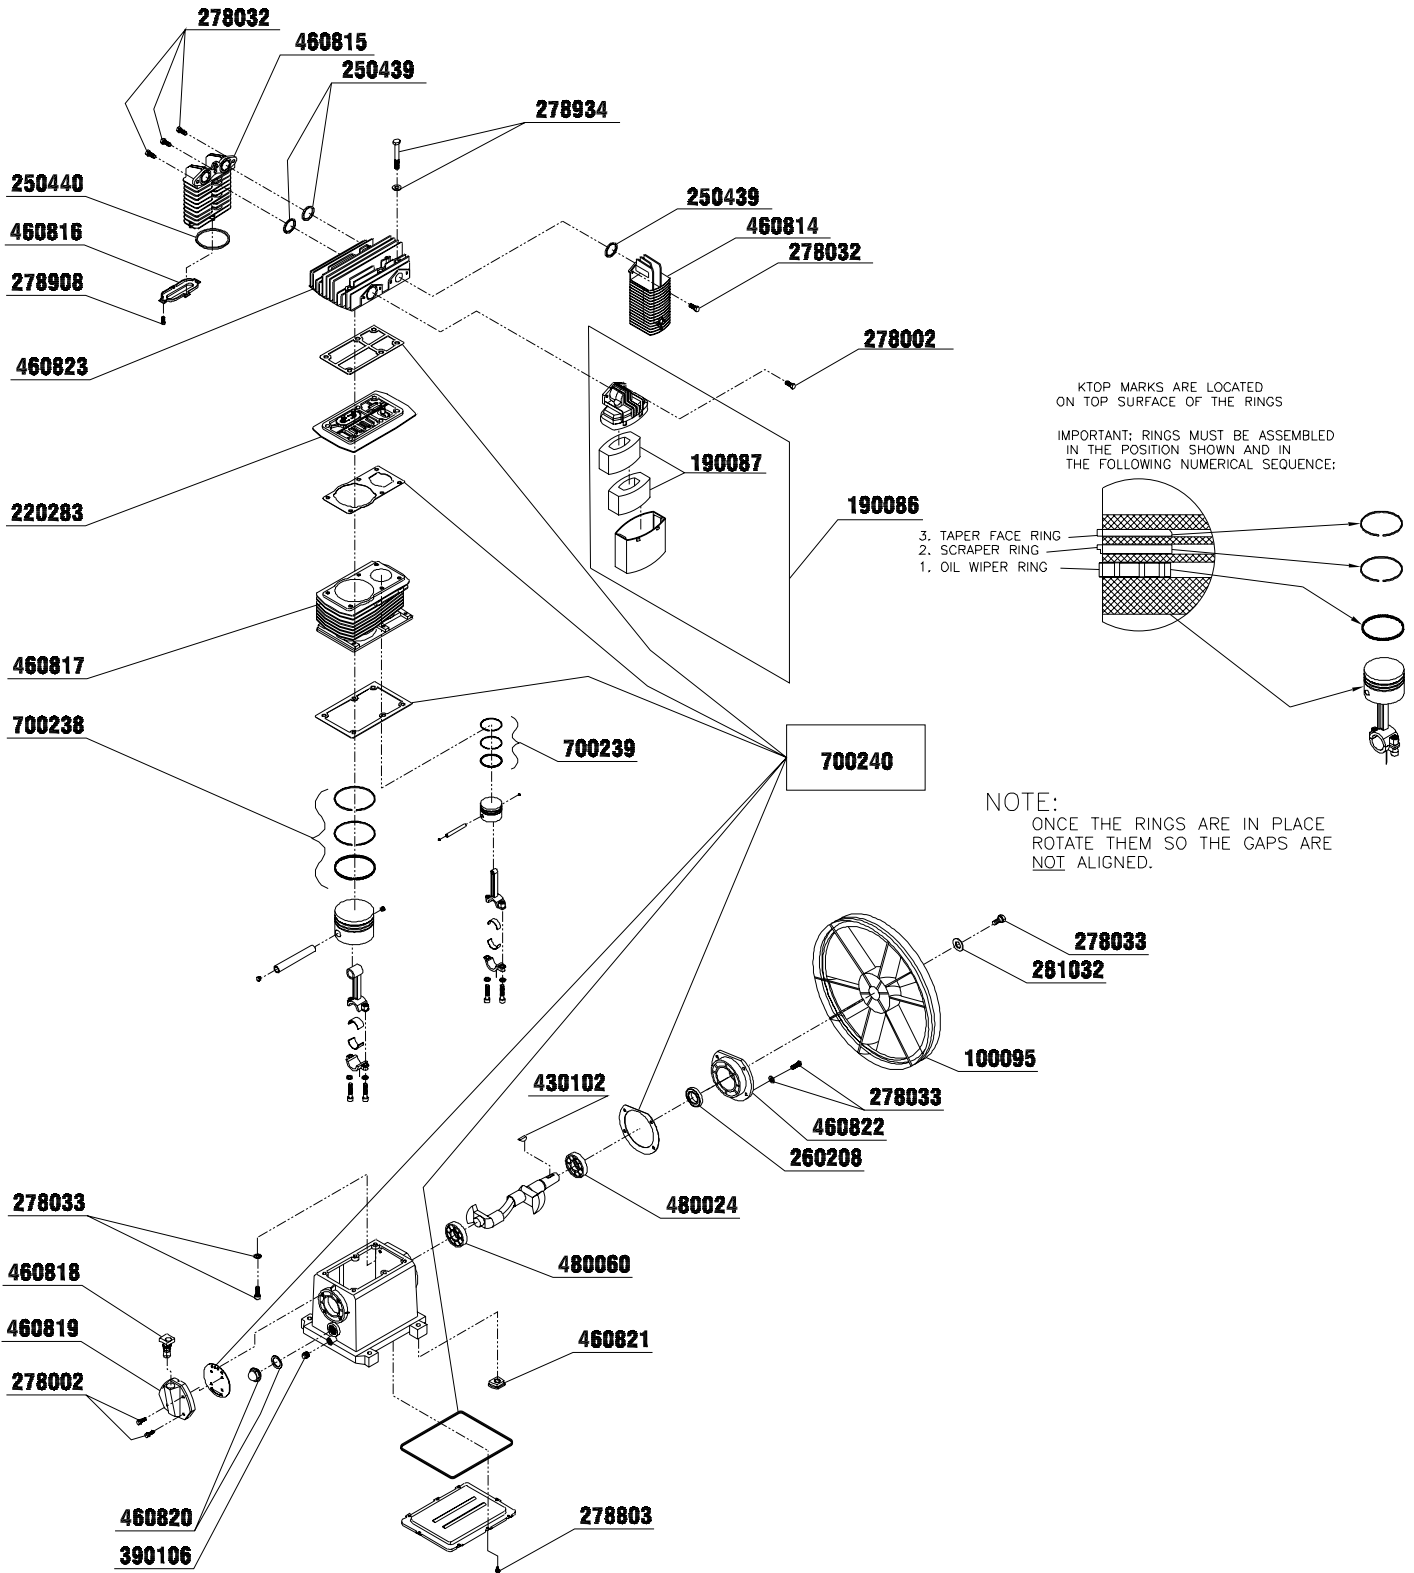

## Parts Reference Guide

PDAC040-041-700-DUBS

MTM009 Issue Date: 04/30/00

© 2000 by Senco Products, Inc. Cincinnati, OH 45244- USA

Questions? Comments? call Senco's toll-free Action-line: 1-800-543-4596 or e-mail: Toolprof@senco.com

# PC2015 GASOLINE AIR COMPRESSOR Parts Reference Guide

OMAC0073-041400-DUBS

## REPLACEMENT PARTS LIST

Part No.	Description
030174	PUMP
070151	GRIP
090069	BUSHING
100095	FLYWHEEL
100097	DRIVE PULLEY
110044	BELT DRIVE
140068	WHEEL
140069	ISOLATOR
150007	HOSE
150188	HOSE
190086	FILTER ASSEMBLY
190087	FILTER ELEMENT
200314	AXLE SPACER
200420	AXLE
200421	REGULATOR MOUNTING BRACKET
200457	BELTGUARD BRACKET
200468	BELT TENSIONER PLATE
220228	SAFETY RELIEF VALVE
220231	ADJUSTABLE REGULATOR
220257	PRESSURE GAUGE
220260	PILOT VALVE
220283	PLATE
230050	ELBOW
230053	ELBOW
230111	BUSHING
230127	STREET TEE
230312	DRAIN VALVE
240010	NIPPLE
240160	ADAPTER
250439	O-RING
250440	O-RING
260208	SEAL
270015	BOLT
270066	BOLT
270067	BOLT
270121	BOLT
270122	BOLT
270576	BOLT
278002	BOLT
278032	BOLT
278033	BOLT
278433	BOLT
278803	BOLT
278908	BOLT
278921	BOLT
278934	BOLT
280002	WASHER
280023	WASHER
281032	WASHER
289001	WASHER
300155	LOCKNUT
300157	LOCKNUT
300159	LOCKNUT
303030	FLANGE NUT
330020	EDGING
330197	FASTENER
330294	THROTTLE CONTROL
340130	LABEL
340575	LABEL
340588	LABEL
340815	LABEL
340817	LABEL
340819	LABEL
340821	LABEL
340823	LABEL
340842	LABEL
390106	PLUG
420011	HOSE CLAMP
430078	KEY
430092	COTTER PIN
430102	KEY
460814	AIR OUTLET
460815	INNER COOLER
460816	COVER
460817	CYLINDER
460818	PLUG
460819	CAP
460820	SIGHT GLASS
460821	ISOLATOR
460822	CAP
460823	HEAD
480024	BEARING
480060	BEARING
700238	RING SET
700239	RING SET
700240	GASKET
854043	BELTGUARD
854044	BELTGUARD
854045	ENGINE
854046	AIR TANK