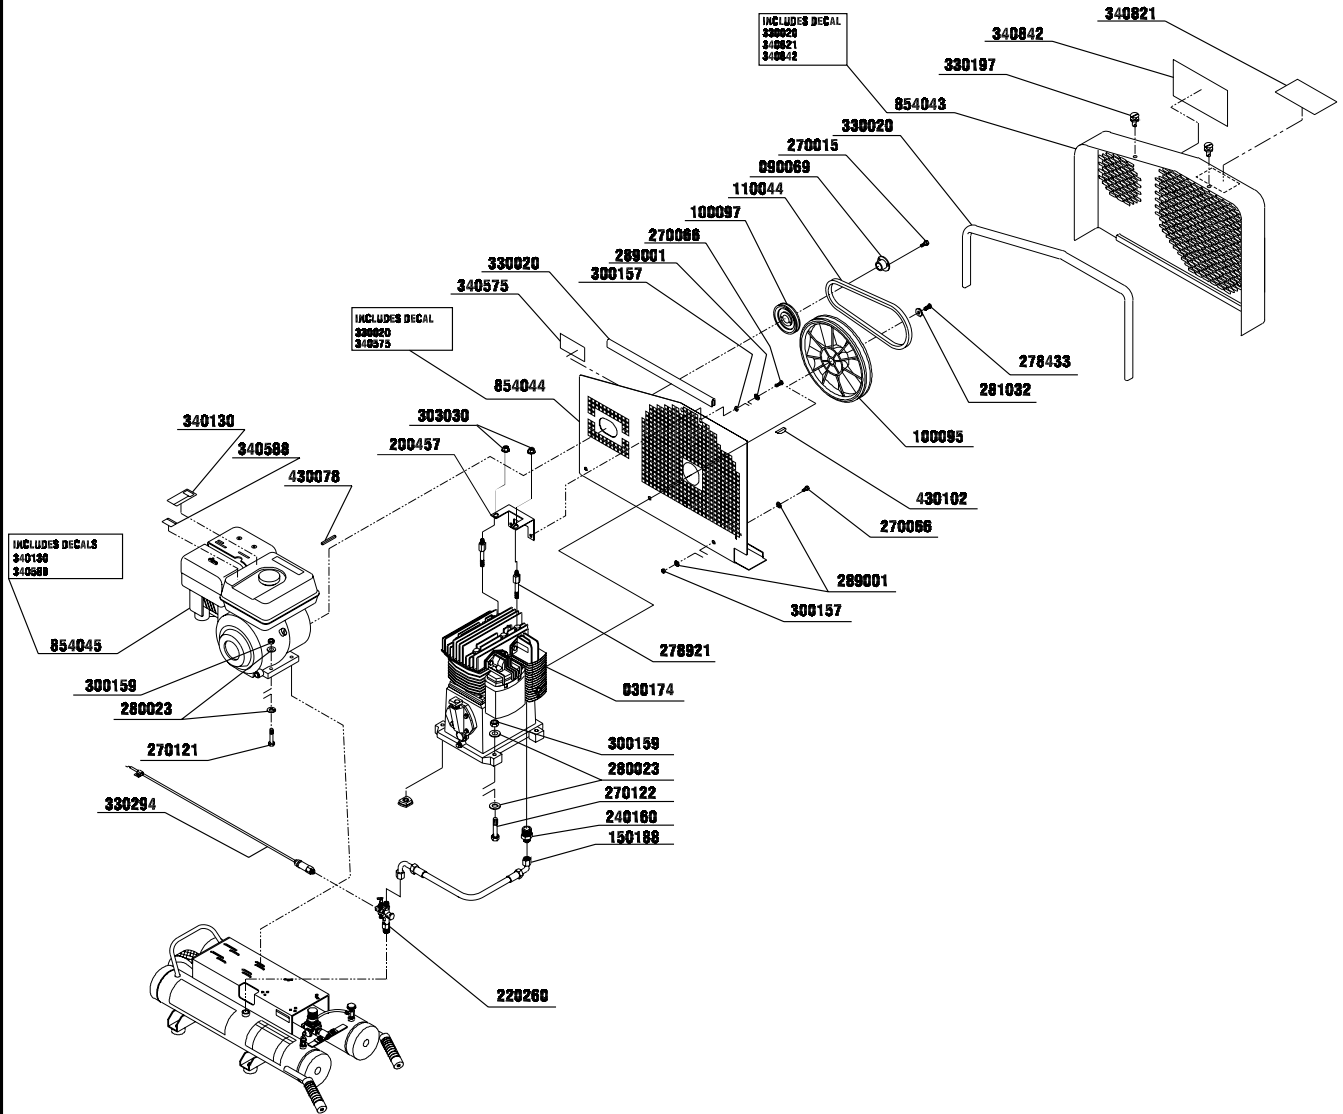

## Parts Reference Guide

PDAC040-041-700-DUBS

MTM009 Issue Date: 04/30/00

© 2000 by Senco Products, Inc. Cincinnati, OH 45244- USA

Questions? Comments? call Senco's toll-free Action-line: 1-800-543-4596 or e-mail: Toolprof@senco.com

## REPLACEMENT PARTS LIST

Part No.	Description
030174	PUMP
070151	GRIP
090069	BUSHING
100095	FLYWHEEL
100097	DRIVE PULLEY
110044	BELT DRIVE
140068	WHEEL
140069	ISOLATOR
150007	HOSE
150188	HOSE
190086	FILTER ASSEMBLY
190087	FILTER ELEMENT
200314	AXLE SPACER
200420	AXLE
200421	REGULATOR MOUNTING BRACKET
200457	BELTGUARD BRACKET
200468	BELT TENSIONER PLATE
220228	SAFETY RELIEF VALVE
220231	ADJUSTABLE REGULATOR
220257	PRESSURE GAUGE
220260	PILOT VALVE
220283	PLATE
230050	ELBOW
230053	ELBOW
230111	BUSHING
230127	STREET TEE
230312	DRAIN VALVE
240010	NIPPLE
240160	ADAPTER
250439	O-RING
250440	O-RING
260208	SEAL
270015	BOLT
270066	BOLT
270067	BOLT
270121	BOLT
270122	BOLT
270576	BOLT
278002	BOLT
278032	BOLT
278033	BOLT
278433	BOLT
278803	BOLT
278908	BOLT
278921	BOLT
278934	BOLT
280002	WASHER
280023	WASHER
281032	WASHER
289001	WASHER
300155	LOCKNUT
300157	LOCKNUT
300159	LOCKNUT
303030	FLANGE NUT
330020	EDGING
330197	FASTENER
330294	THROTTLE CONTROL
340130	LABEL
340575	LABEL
340588	LABEL
340815	LABEL
340817	LABEL
340819	LABEL
340821	LABEL
340823	LABEL
340842	LABEL
390106	PLUG
420011	HOSE CLAMP
430078	KEY
430092	COTTER PIN
430102	KEY
460814	AIR OUTLET
460815	INNER COOLER
460816	COVER
460817	CYLINDER
460818	PLUG
460819	CAP
460820	SIGHT GLASS
460821	ISOLATOR
460822	CAP
460823	HEAD
480024	BEARING
480060	BEARING
700238	RING SET
700239	RING SET
700240	GASKET
854043	BELTGUARD
854044	BELTGUARD
854045	ENGINE
854046	AIR TANK