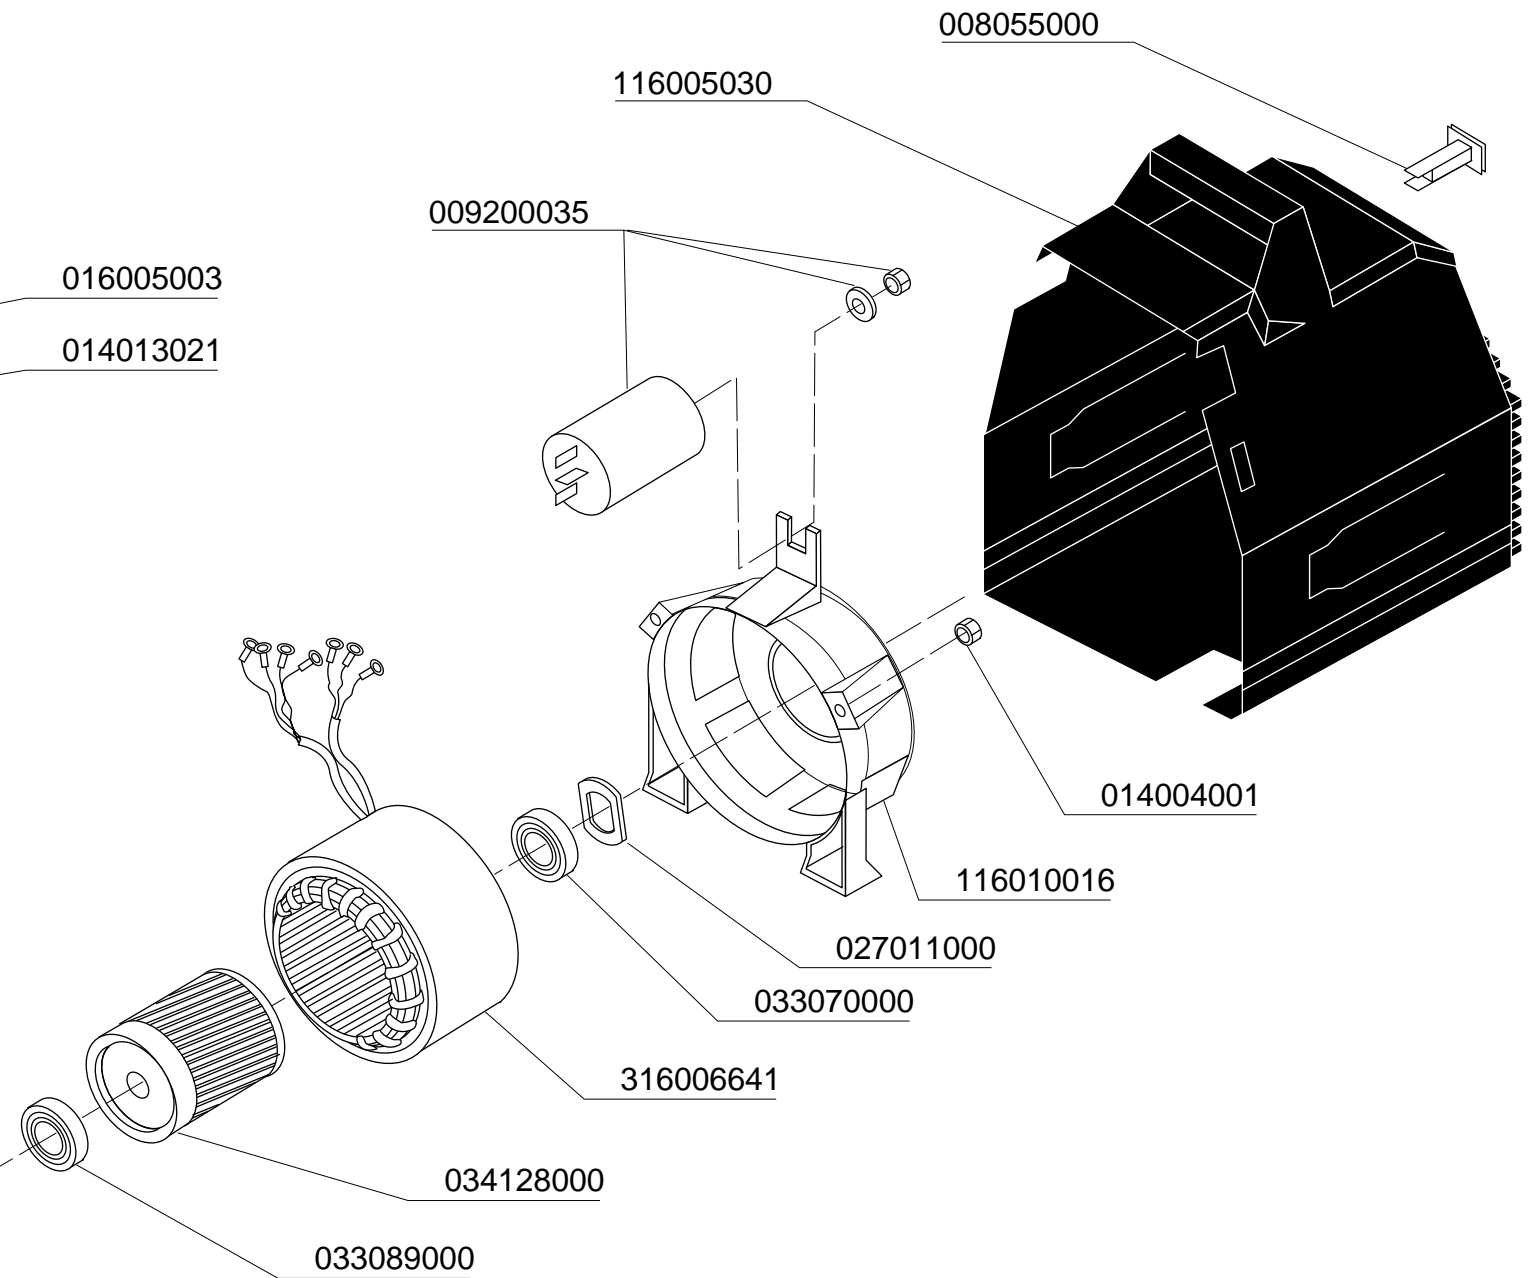

PC2002 ELECTRIC AIR COMPRESSOR

Parts Reference Guide

PDAC015-121297-DUBS

PC2002 ELECTRIC AIR COMPRESSOR Parts Reference Guide

SENCO PC2002 ELECTRIC AIR COMPRESSOR

REPLACEMENT PARTS LIST

Part No. Description

120HB0000V	TANK
014013042	SCREW
116011006	RUBBER FEET
022003000	PETCOCK DRAIN
347035000	CHECK VALVE
047113001	SEAL
047113002	TAPERED SPRING
047113003	SEAL
199384000	PLUG
321028000	PRESSURE SWITCH
347027000	RELIEF VALVE
011017000	NIPPLE
319021000	PRESSURE REGULATOR
022016000	COUPLER
330006000	PRESSURE GAUGE
330004000	PRESSURE GAUGE
164A08200	POWER CABLE
046001000	RILSAN TUBE
120HB0003	DELIVERY TUBE
014013046	SCREW
317028000	INTAKE FILTER
016005009	HEAD
014013027	SCREW
010058000	O-RING
016005003	MANIFOLD
014013021	SCREW
116005017	HEAD SEAL
416005008	VALVE HOLDER PLATE
010057000	O-RING
016005007	CYLINDER
033059000	BEARING
416005003	PISTON ASSEMBLY
116005010	FAN COVER
014001022	SCREW
116010013	WASHER
116010004	FAN
116010006	CRANKSHAFT
016010007	CASING
014002122	SCREW
033089000	BEARING
034128000	ROTOR
316006641	STATOR
033070000	BEARING
027011000	BALANCING RING
116010016	COVER