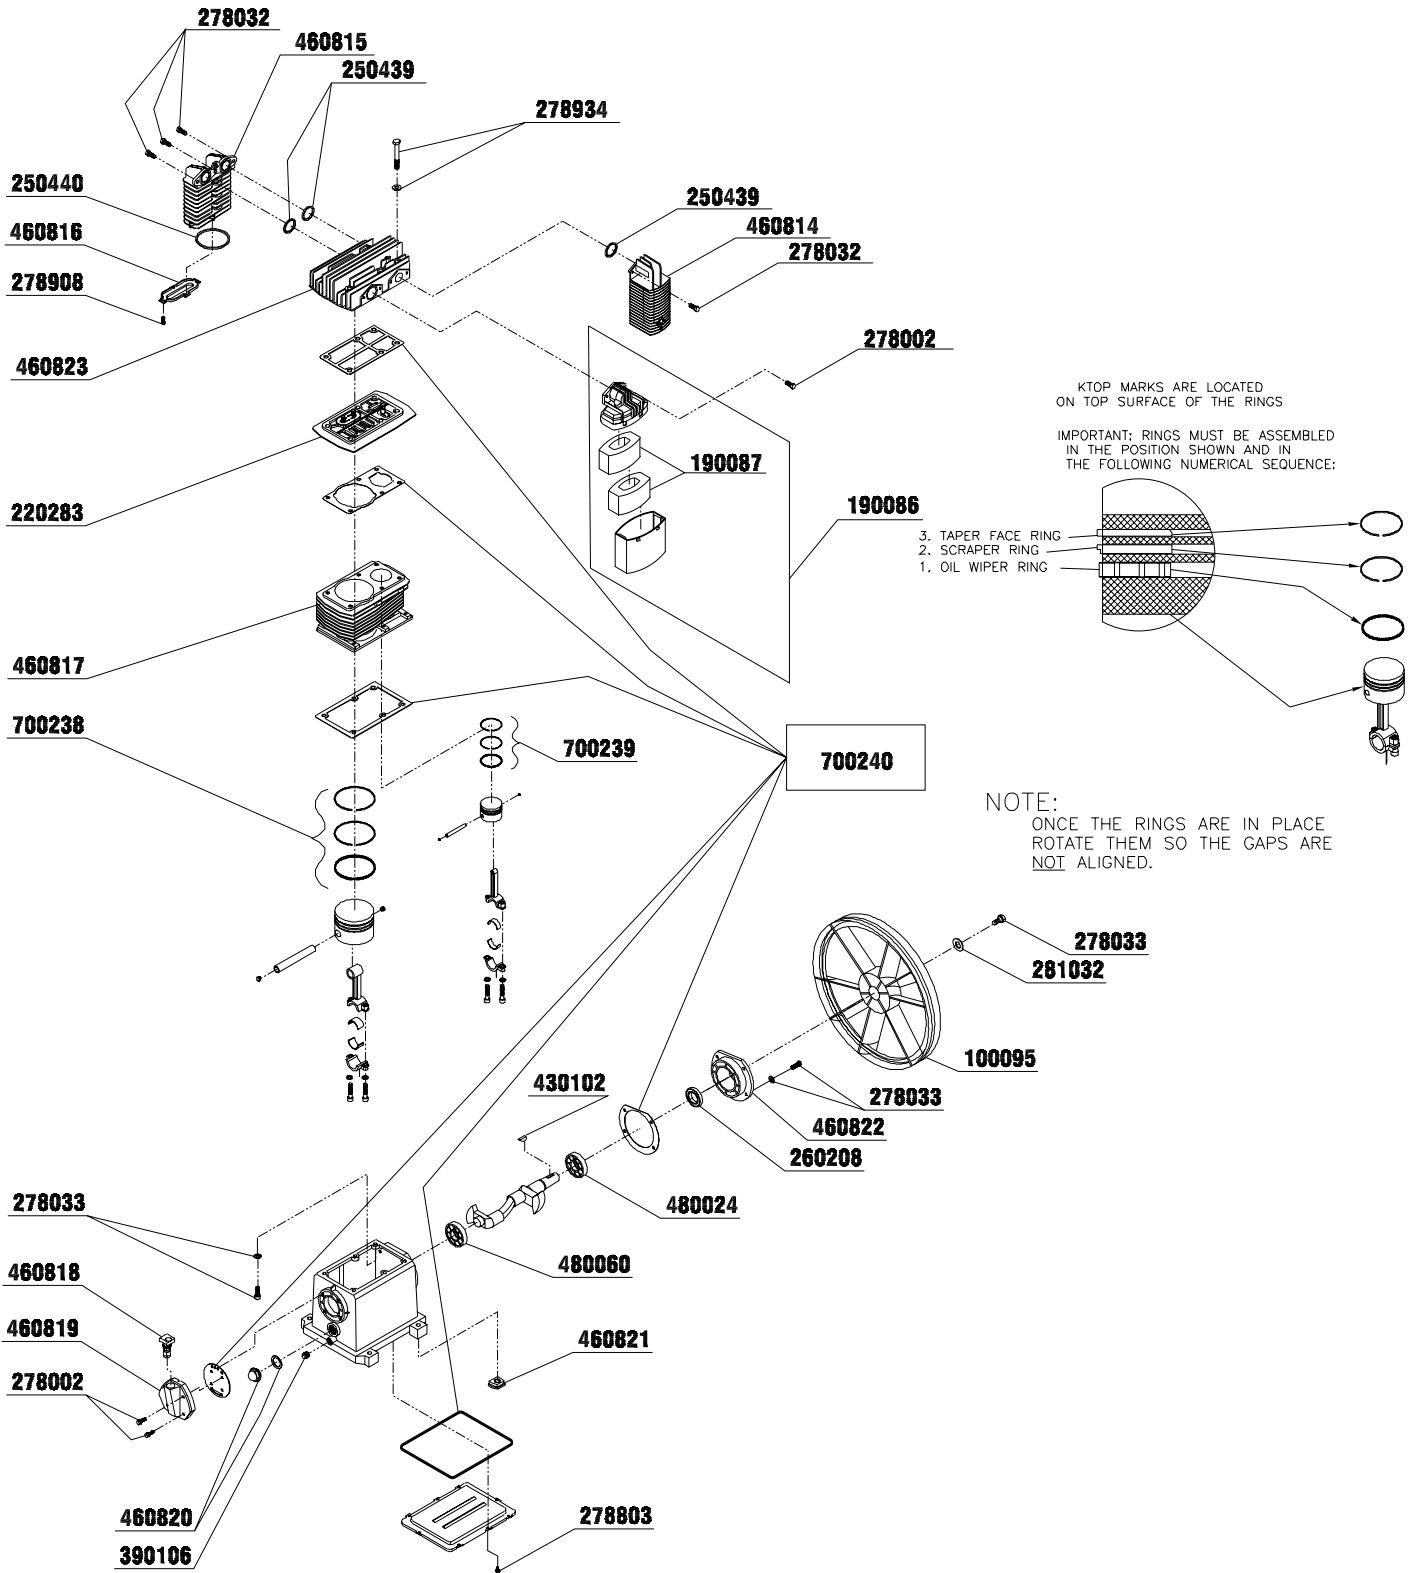

## Parts Reference Guide

PDAC040-041700-DUBS

MTM009 Issue Date: 04/30/00

© 2000 by Senco Products, Inc. Cincinnati, OH 45244- USA

Questions? Comments? call Senco's toll-free Action-line: 1-800-543-4596 or e-mail: Toolprof@senco.com

# PC2015 GASOLINE AIR COMPRESSOR Parts Reference Guide

OMAC0073-041400-DUBS

## REPLACEMENT PARTS LIST

Part No.	Description
030174	PUMP
070151	GRIP
090069	BUSHING
100095	FLYWHEEL
100097	DRIVE PULLEY
110044	BELT DRIVE
140068	WHEEL
140069	ISOLATOR
150007	HOSE
150188	HOSE
190086	FILTER ASSEMBLY
190087	FILTER ELEMENT
200314	AXLE SPACER
200420	AXLE
200421	REGULATOR MOUNTING BRACKET
200457	BELTGUARD BRACKET
200468	BELT TENSIONER PLATE
220228	SAFETY RELIEF VALVE
220231	ADJUSTABLE REGULATOR
220257	PRESSURE GAUGE
220260	PILOT VALVE
220283	PLATE
230050	ELBOW
230053	ELBOW
230111	BUSHING
230127	STREET TEE
230312	DRAIN VALVE
240010	NIPPLE
240160	ADAPTER
250439	O-RING
250440	O-RING
260208	SEAL
270015	BOLT
270066	BOLT
270067	BOLT
270121	BOLT
270122	BOLT
270576	BOLT
278002	BOLT
278032	BOLT
278033	BOLT
278433	BOLT
278803	BOLT
278908	BOLT
278921	BOLT
278934	BOLT
280002	WASHER
280023	WASHER
281032	WASHER
289001	WASHER
300155	LOCKNUT
300157	LOCKNUT
300159	LOCKNUT
303030	FLANGE NUT
330020	EDGING
330197	FASTENER
330294	THROTTLE CONTROL
340130	LABEL
340575	LABEL
340588	LABEL
340815	LABEL
340817	LABEL
340819	LABEL
340821	LABEL
340823	LABEL
340842	LABEL
390106	PLUG
420011	HOSE CLAMP
430078	KEY
430092	COTTER PIN
430102	KEY
460814	AIR OUTLET
460815	INNER COOLER
460816	COVER
460817	CYLINDER
460818	PLUG
460819	CAP
460820	SIGHT GLASS
460821	ISOLATOR
460822	CAP
460823	HEAD
480024	BEARING
480060	BEARING
700238	RING SET
700239	RING SET
700240	GASKET
854043	BELTGUARD
854044	BELTGUARD
854045	ENGINE
854046	AIR TANK