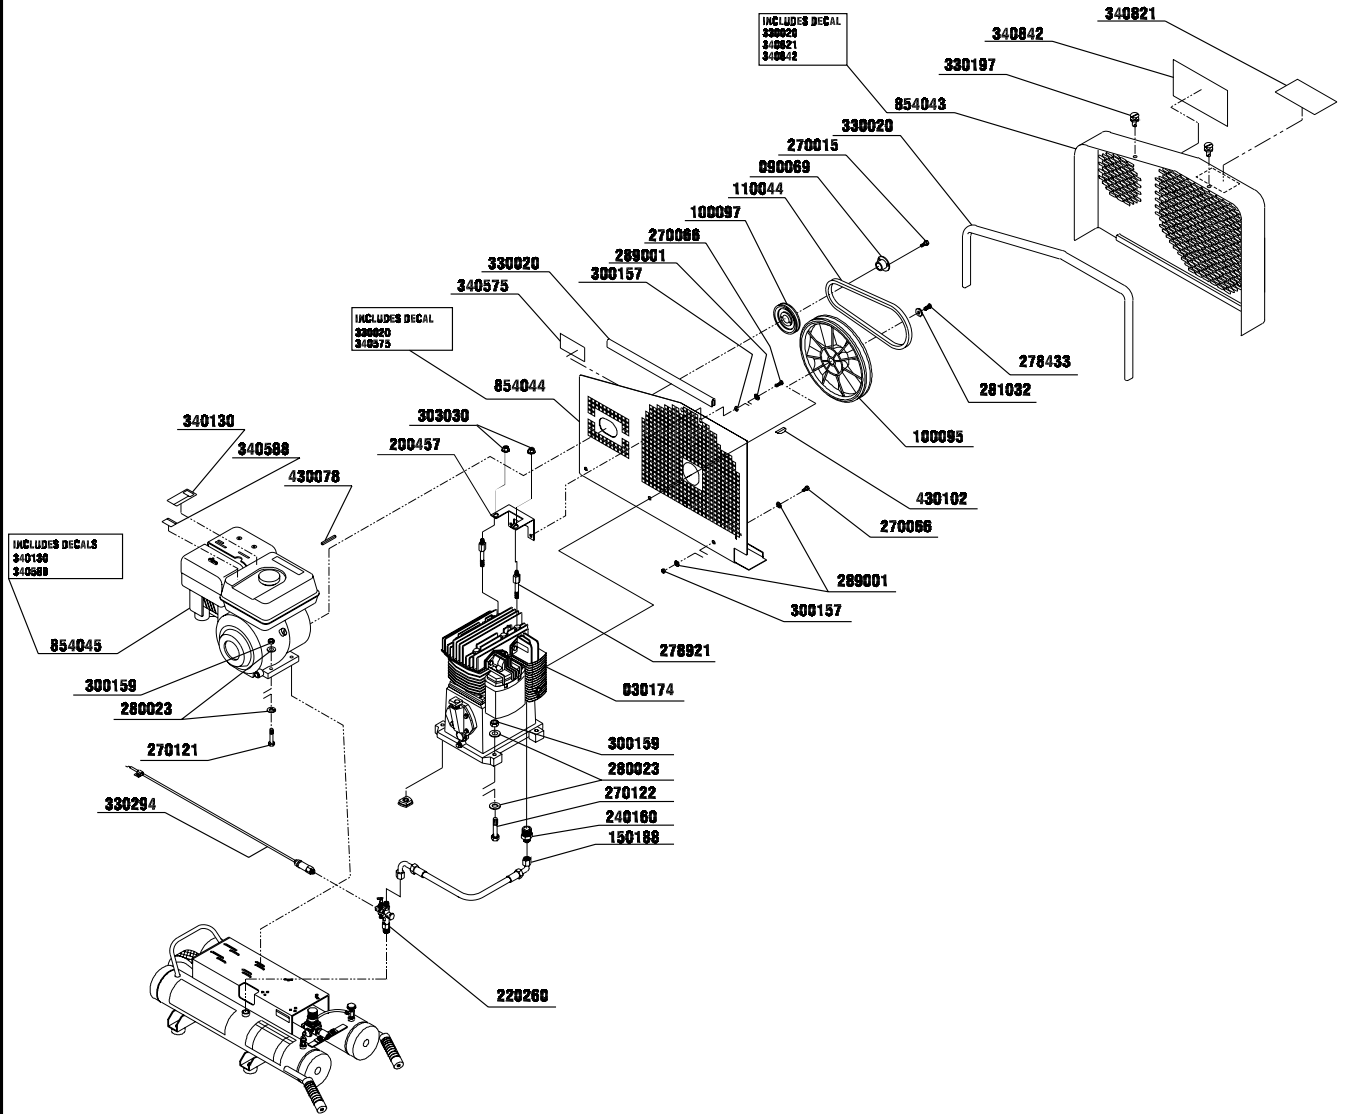

## Parts Reference Guide

PDAC040-041700-DUBS

MTM009 Issue Date: 04/30/00

© 2000 by Senco Products, Inc. Cincinnati, OH 45244- USA

Questions? Comments? call Senco's toll-free Action-line: 1-800-543-4596 or e-mail: Toolprof@senco.com

## REPLACEMENT PARTS LIST

Part No.	Description
030174	PUMP
070151	GRIP
090069	BUSHING
100095	FLYWHEEL
100097	DRIVE PULLEY
110044	BELT DRIVE
140068	WHEEL
140069	ISOLATOR
150007	HOSE
150188	HOSE
190086	FILTER ASSEMBLY
190087	FILTER ELEMENT
200314	AXLE SPACER
200420	AXLE
200421	REGULATOR MOUNTING BRACKET
200457	BELTGUARD BRACKET
200468	BELT TENSIONER PLATE
220228	SAFETY RELIEF VALVE
220231	ADJUSTABLE REGULATOR
220257	PRESSURE GAUGE
220260	PILOT VALVE
220283	PLATE
230050	ELBOW
230053	ELBOW
230111	BUSHING
230127	STREET TEE
230312	DRAIN VALVE
240010	NIPPLE
240160	ADAPTER
250439	O-RING
250440	O-RING
260208	SEAL
270015	BOLT
270066	BOLT
270067	BOLT
270121	BOLT
270122	BOLT
270576	BOLT
278002	BOLT
278032	BOLT
278033	BOLT
278433	BOLT
278803	BOLT
278908	BOLT
278921	BOLT
278934	BOLT
280002	WASHER
280023	WASHER
281032	WASHER
289001	WASHER
300155	LOCKNUT
300157	LOCKNUT
300159	LOCKNUT
303030	FLANGE NUT
330020	EDGING
330197	FASTENER
330294	THROTTLE CONTROL
340130	LABEL
340575	LABEL
340588	LABEL
340815	LABEL
340817	LABEL
340819	LABEL
340821	LABEL
340823	LABEL
340842	LABEL
390106	PLUG
420011	HOSE CLAMP
430078	KEY
430092	COTTER PIN
430102	KEY
460814	AIR OUTLET
460815	INNER COOLER
460816	COVER
460817	CYLINDER
460818	PLUG
460819	CAP
460820	SIGHT GLASS
460821	ISOLATOR
460822	CAP
460823	HEAD
480024	BEARING
480060	BEARING
700238	RING SET
700239	RING SET
700240	GASKET
854043	BELTGUARD
854044	BELTGUARD
854045	ENGINE
854046	AIR TANK