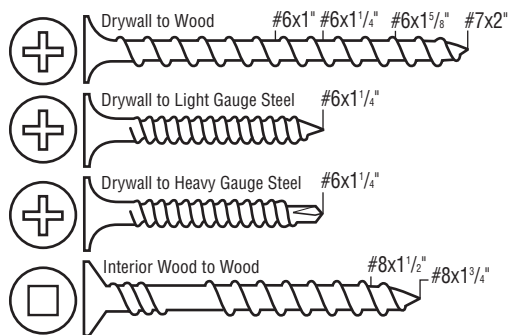

### Tool Specifications:

Item Code: 3P0001N

Voltage: 14.4

Battery Ampacity: 1700 mAh

RPM: 2300

Weight: 5.2 lbs. (2.3 kg)

Height: 10" (254 mm)

Length: 13.8" (350 mm)

Width: 2.8" (70 mm)

Recharge Time: One hour

Fastener Capacity: 50 screws (one strip)

Torque Delivered: 43 In-lbs.

### Applications:

Wood to wood, drywall (to wood or steel studs).

### Fastener Specifications:

Screw Lengths: 1" – 2" (25mm – 50 mm)

Screw Diameters: #6, #7 #8

**Note:** Other screw sizes are available.

Call 1-800-543-4596 for details

For additional information on how Senco Power Fastening Systems will save you time, reduce costs, and increase quality, call our toll-free Action Line: 1-800-543-4596 to find your nearest Authorized Senco Dealer or Distributor. Visit our web site at: [www.senco.com](http://www.senco.com)