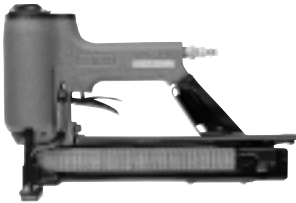

Wide Crown Staplers

SPS H: 9 $\frac{7}{8}$ " L: 13 $\frac{1}{2}$ " W: 5.3 lbs

Popular wide crown stapler for roofing and general woodworking.

Benefits

- Ergonomic design
- NeverLube™ design — requires no lubrication
- Special wearplate and hardened safety resist granule abrasion for greater reliability

Applications

Composite Shingle Roofing and Reroofing, Felt Installation, Lath Wire, Insulation Attachment, Furniture and Cabinet Frame Assembly, Carton-to-Skid

1" Wide Crown. 16 Gauge Staples.
3/4" - 1 1/2" Lengths. Capacity 140+.

PW/PW-2" H: 8 $\frac{1}{8}$ " L: 12 $\frac{1}{2}$ " W: 4.9 lbs

Wide crown roofing stapler designed for fast loading and consistent flush driving.

Benefits

- High load capacity (140+ staples)
- Lightweight 4.9 lbs for easy handling
- Special wearplate and hardened safety resist granule abrasion for greater reliability

MW H: 9 $\frac{3}{4}$ " L: 12 $\frac{5}{8}$ " W: 7.4 lbs

More powerful stapler for the toughest wide crown applications.

Benefits

- High load capacity (140+ staples)
- Special wearplate and hardened safety resist granule abrasion for greater reliability