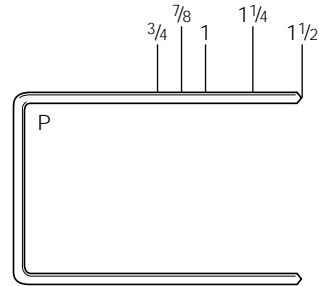

Wide Crown Staplers

SPS H: 9 $\frac{7}{8}$ " L: 13 $\frac{1}{2}$ " W: 5.3 lbs

Popular wide crown stapler for roofing and general woodworking.

Benefits

- Ergonomic design
- NeverLube™ design — requires no lubrication
- Special wearplate and hardened safety resist granule abrasion for greater reliability

Applications

Composite Shingle Roofing and Reroofing, Felt Installation, Lath Wire, Insulation Attachment, Furniture and Cabinet Frame Assembly, Carton-to-Skid

1" Wide Crown. 16 Gauge Staples.
3/4" - 1 1/2" Lengths. Capacity 140+.

PW/PW-2" H: 8 $\frac{1}{8}$ " L: 12 $\frac{1}{2}$ " W: 4.9 lbs

Wide crown roofing stapler designed for fast loading and consistent flush driving.

Benefits

- High load capacity (140+ staples)
- Lightweight 4.9 lbs for easy handling
- Special wearplate and hardened safety resist granule abrasion for greater reliability