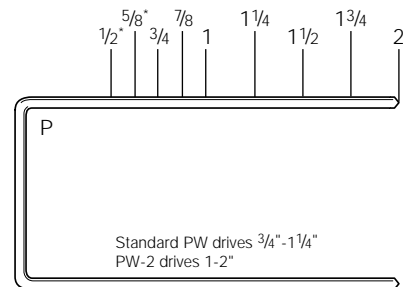

PW/PW-2" H: 8 $\frac{1}{8}$ " L: 12 $\frac{1}{2}$ " W: 4.9 lbs

Wide crown roofing stapler designed for fast loading and consistent flush driving.

Benefits

- High load capacity (140+ staples)
- Lightweight 4.9 lbs for easy handling
- Special wearplate and hardened safety resist granule abrasion for greater reliability

Applications

Shingles, Lathing, Insulation, Insulative Sheathing, Belt Lines, Furniture/Cabinet Frames, Butt Joints, Carton-to-Skid, Roofing, Roofing Felt

*Tool modification recommended

1" Wide Crown. 16 Gauge Staples.
1/2" - 1 1/4" Lengths. Capacity 140+.