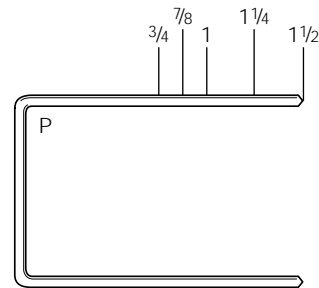

Applications

Shingles, Lathing, Insulation, Insulative Sheathing, Belt Lines, Furniture/Cabinet Frames, Butt Joints, Carton-to-Skid, Roofing, Roofing Felt

*Tool modification recommended

1" Wide Crown. 16 Gauge Staples.
1/2" - 1 1/4" Lengths. Capacity 140+.

MW H: 9 $\frac{3}{4}$ " L: 12 $\frac{5}{8}$ " W: 7.4 lbs

More powerful stapler for the toughest wide crown applications.

Benefits

- High load capacity (140+ staples)
- Special wearplate and hardened safety resist granule abrasion for greater reliability

Applications

Lathing, Roof and Siding Felt, Furniture Frame Butt Joints, Case Goods, Floor Insulation, Carton-to-Skid, Packaging, Belt Lines, Insulation Attachment, Furniture Frames, Butt Joints

1" Wide Crown. 16 Gauge Staples.
3/4" - 1 1/2" Lengths. Capacity 140+.