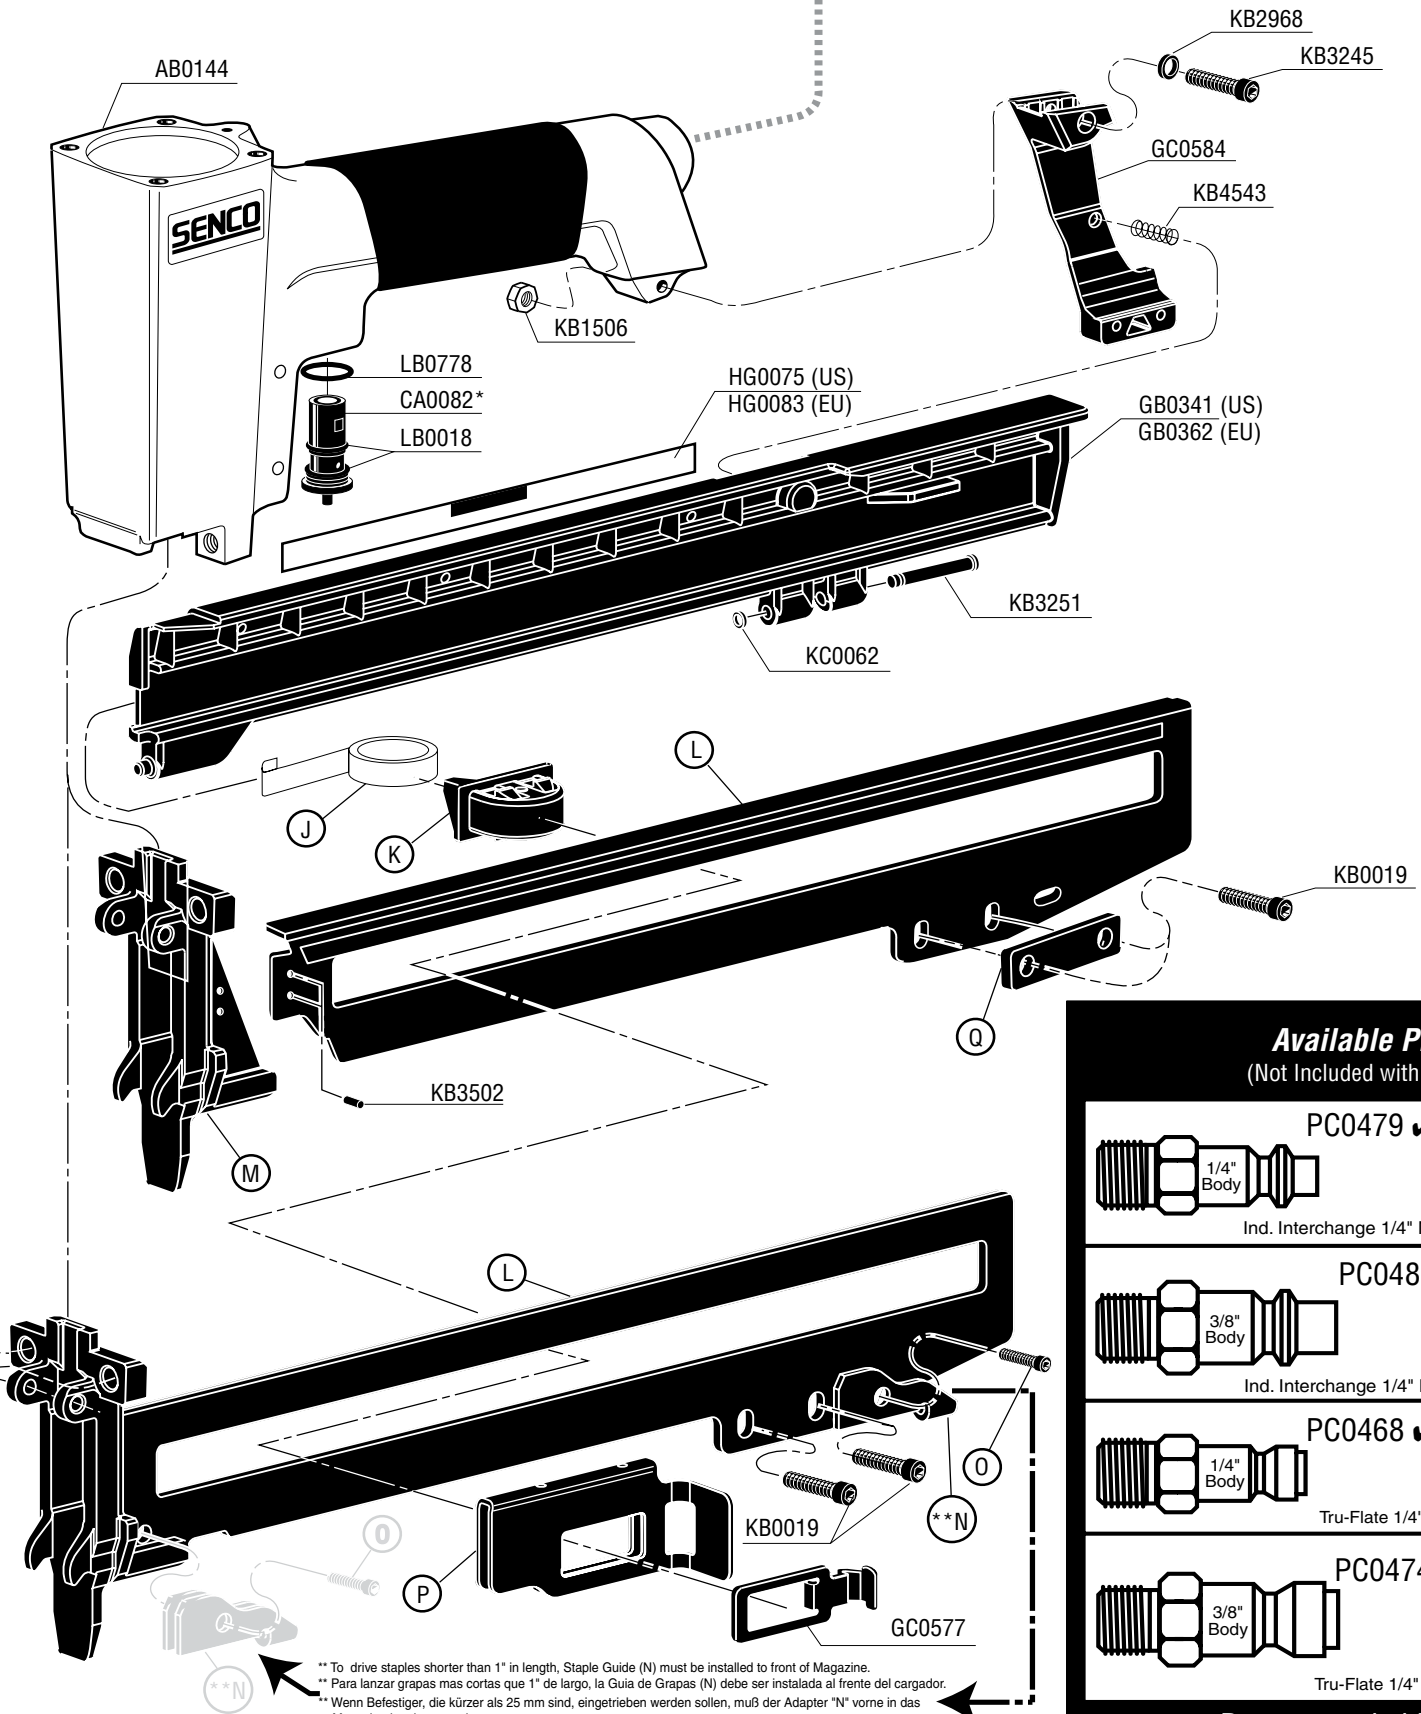

MFG049 Revised August 25, 2008 (Replaces 9/13/07) ©1986, 2008 by SENCO Products, Inc. Cincinnati, Ohio 45244 - U.S.A.

Available Plugs (Not Included with Tool)

	PC0479 ✓
1/4" Body	Ind. Interchange 1/4" NPT
	PC0486
3/8" Body	Ind. Interchange 1/4" NPT
	PC0468 ✓
1/4" Body	Tru-Flate 1/4" NPT
	PC0474
3/8" Body	Tru-Flate 1/4" NPT