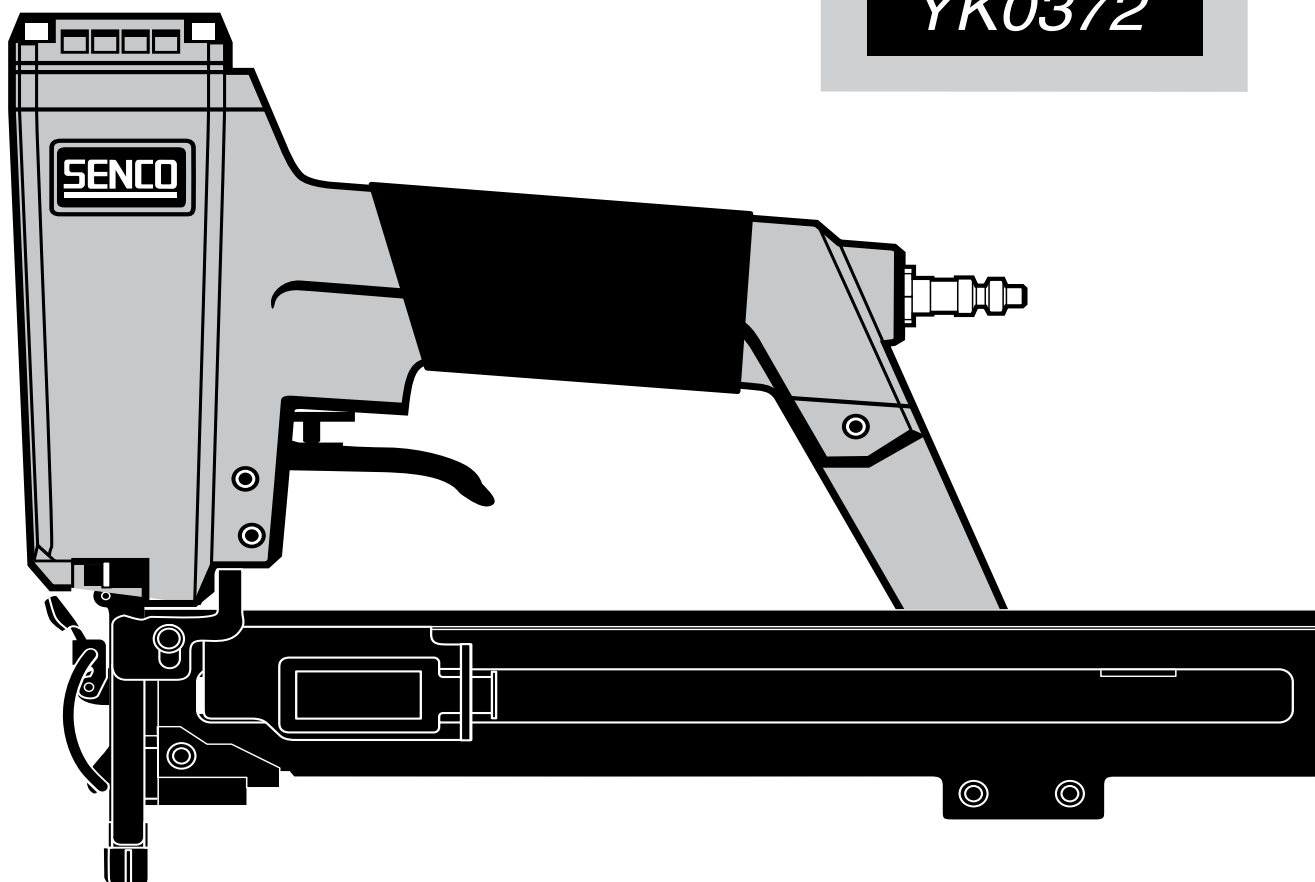

SLS20XP

Parts Reference Guide

Repair Kit

YK0372

*** Schematic drawings inside**

Senco Products, Inc.
8485 Broadwell Rd.
Cincinnati, OH 45244
Visit our Website: www.senco.com

Questions? Comments? call Senco's toll-free Action-line:
1-800-543-4596 (North & South America only)
or e-mail: toolprof@senco.com