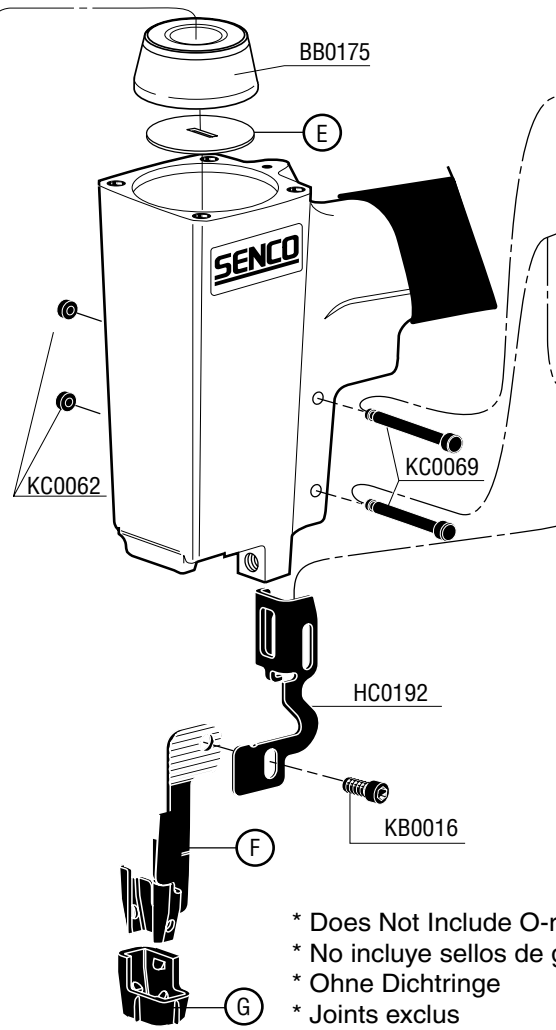

Available Triggers

HA0087

Contact Actuation

HA0086

Single Sequential Actuation