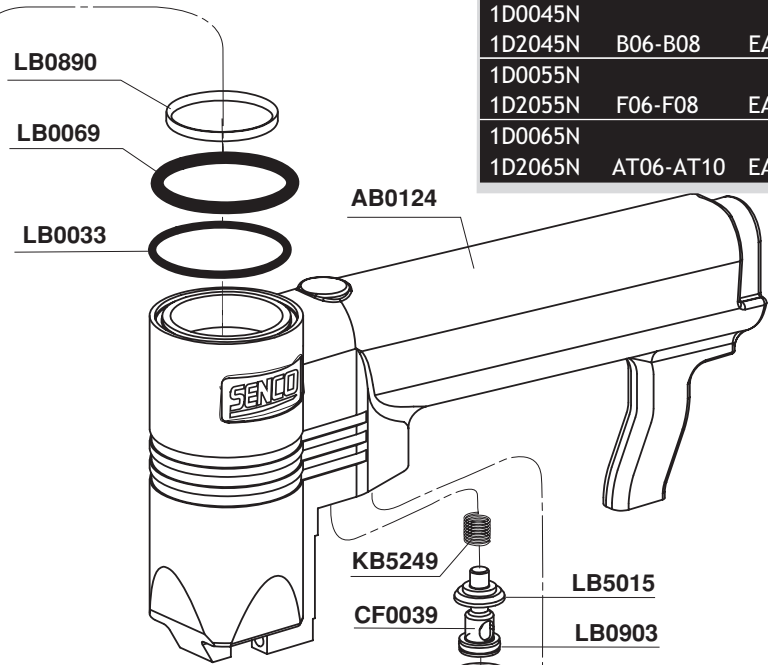

SFW10XP

Sencomatic

FINE WIRE STAPLER

Parts Reference Guide

*Repair Kits
YK0321
YK0398*

* Schematic Drawings inside

Senco Products, Inc.
8485 Broadwell Road
Cincinnati, Ohio 45244

Visit our Website www.senco.com

Questions? Comments? call Senco's toll-free Action-line:
1-800-543-4596 (North & South America only)
or e-mail: toolprof@senco.com

SFW10XP Sencomatic Fine Wire Stapler

S/M Model	A	B	C
1D0005N			
1D2005N	A06-D10	EA0144	BF0222
1D0015N			
1D2015N	E06-E10	EA0058	BF0222
1D0025N			
1D2025N	C06-C10	EA0036	BF0218
1D0035N			
1D2035N	G06-G10	EA0038	BF0221
1D0045N			
1D2045N	B06-B08	EA0039	BF0220
1D0055N			
1D2055N	F06-F08	EA0037	BF0221
1D0065N			
1D2065N	AT06-AT10	EA0130	BF0220

- * Does Not Include O-rings
- * No incluye sellos de gomas
- * Ohne Dichtringe
- * Joints exclus

SFW10XP Sencomatic

****Use Loctite #243 & Coat threads.**

NFG11D Revised April 21, 2003 (Replaces 4/10/03) © 2001, 2003 by SENCO Products, Inc. Cincinnati, Ohio 45244-U.S.A.