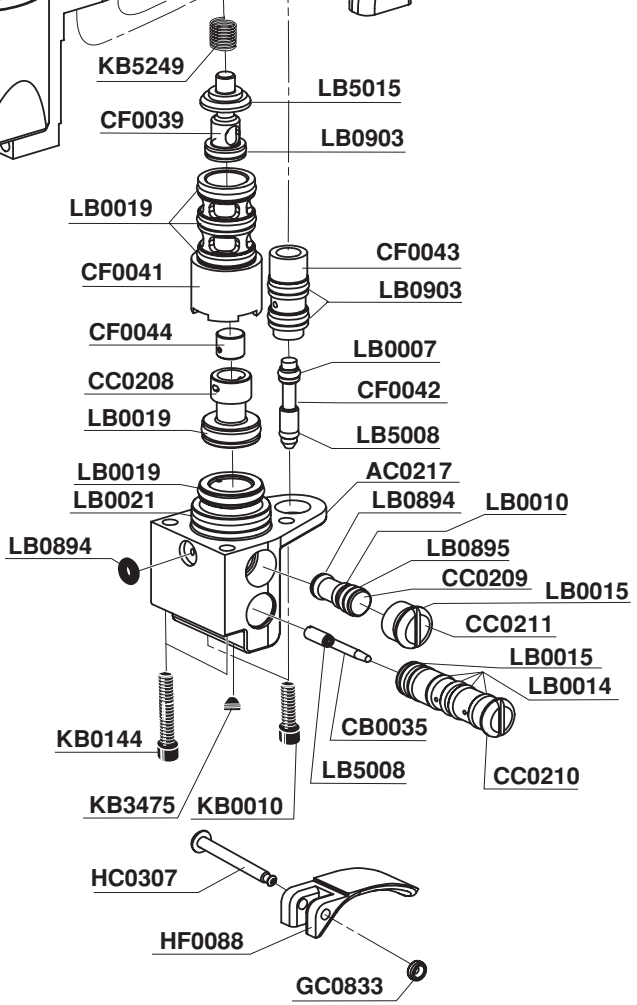

SFW10XP

Sencomatic

FINE WIRE STAPLER

Parts Reference Guide

*Repair Kits
YK0321
YK0398*

* Schematic Drawings inside

Senco Products, Inc.
8485 Broadwell Road
Cincinnati, Ohio 45244

Visit our Website www.senco.com

Questions? Comments? call Senco's toll-free Action-line:
1-800-543-4596 (North & South America only)
or e-mail: toolprof@senco.com

SFW10XP Sencomatic Fine Wire Stapler

S/M Model	A	B	C
1D0005N			
1D2005N	A06-D10	EA0144	BF0222
1D0015N			
1D2015N	E06-E10	EA0058	BF0222
1D0025N			
1D2025N	C06-C10	EA0036	BF0218
1D0035N			
1D2035N	G06-G10	EA0038	BF0221
1D0045N			
1D2045N	B06-B08	EA0039	BF0220
1D0055N			
1D2055N	F06-F08	EA0037	BF0221
1D0065N			
1D2065N	AT06-AT10	EA0130	BF0220

- * Does Not Include O-rings
- * No incluye sellos de gomas
- * Ohne Dichtringe
- * Joints exclus

SFW10XP Sencomatic

****Use Loctite #243 & Coat threads.**

NFG11D Revised April 21, 2003 (Replaces 4/10/03) © 2001, 2003 by SENCO Products, Inc. Cincinnati, Ohio 45244-U.S.A.

Available Plugs (Not Included with Tool)

	PC0479 ✓
	Ind. Interchange 1/4" NPT
	PC0486
	Ind. Interchange 1/4" NPT
	PC0468 ✓
	Tru-Flate 1/4" NPT
	PC0474
	Tru-Flate 1/4" NPT

✓ **Recommended Plugs**
Plugs shown smaller than actual size