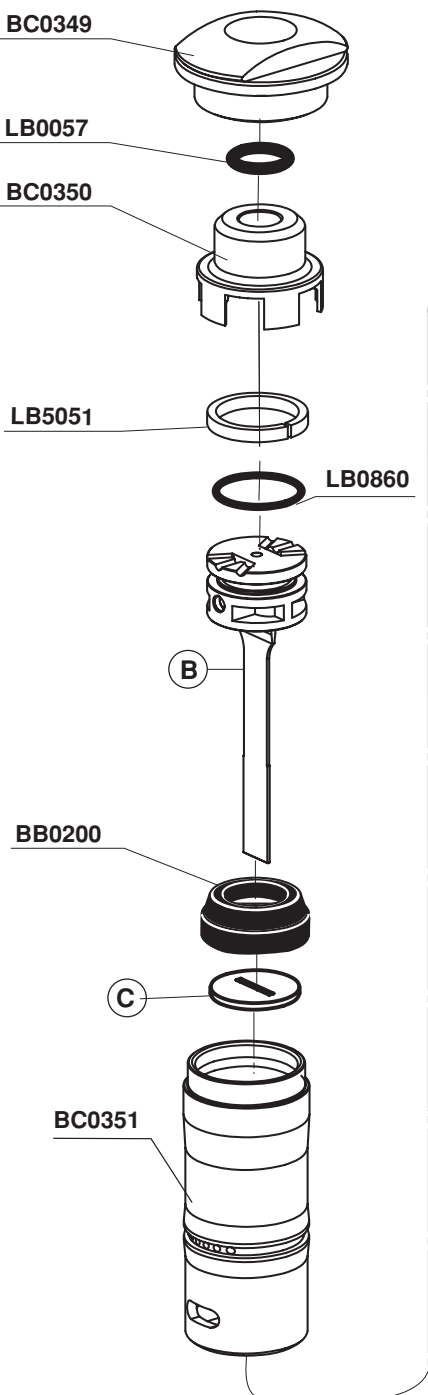

SFW10XP

Sencomatic

FINE WIRE STAPLER

Parts Reference Guide

*Repair Kits
YK0321
YK0398*

* Schematic Drawings inside

Senco Products, Inc.
8485 Broadwell Road
Cincinnati, Ohio 45244

Visit our Website www.senco.com

Questions? Comments? call Senco's toll-free Action-line:
1-800-543-4596 (North & South America only)
or e-mail: toolprof@senco.com

SFW10XP Sencomatic Fine Wire Stapler

S/M Model	A	B	C
1D0005N			
1D2005N	A06-D10	EA0144	BF0222
1D0015N			
1D2015N	E06-E10	EA0058	BF0222
1D0025N			
1D2025N	C06-C10	EA0036	BF0218
1D0035N			
1D2035N	G06-G10	EA0038	BF0221
1D0045N			
1D2045N	B06-B08	EA0039	BF0220
1D0055N			
1D2055N	F06-F08	EA0037	BF0221
1D0065N			
1D2065N	AT06-AT10	EA0130	BF0220

Available Plugs (Not Included with Tool)

	PC0479 ✓
	Ind. Interchange 1/4" NPT
	PC0486
	Ind. Interchange 1/4" NPT
	PC0468 ✓
	Tru-Flate 1/4" NPT
	PC0474
	Tru-Flate 1/4" NPT

✓ **Recommended Plugs**
Plugs shown smaller than actual size

S/M Model	A	D	E	F	G	H	I	J
1D0005N	A06-D10	N/A	N/A	FC0425	GB0526	GB0532	GC0770	GC0769
1D2005N	A06-D10	N/A	N/A	FC0425	GB0536	GB0532	GC0770	GC0769
1D0015N	E06-E10	N/A	N/A	FC0426	GB0526	GB0533	GC0770	GC0769
1D2015N	E06-E10	N/A	N/A	FC0426	GB0536	GB0533	GC0770	GC0769
1D0025N	C06-C10	KB5145	GC0759	FC0418	GB0473	GB0527	GC0758	GC0763
1D2025N	C06-C10	KB5145	GC0759	FC0418	GB0475	GB0527	GC0758	GC0763
1D0035N	G06-G10	KB5145	GC0759	FC0419	GB0473	GB0528	GC0758	GC0763
1D2035N	G06-G10	KB5145	GC0759	FC0419	GB0475	GB0528	GC0758	GC0763
1D0045N	B06-B08	KB5144	GC0756	FC0420	GB0474	GB0529	GC0755	GC0763
1D2045N	B06-B08	KB5144	GC0756	FC0420	GB0476	GB0529	GC0755	GC0763
1D0055N	F06-F08	KB5144	GC0756	FC0421	GB0474	GB0530	GC0755	GC0763
1D2055N	F06-F08	KB5144	GC0756	FC0421	GB0476	GB0530	GC0755	GC0763
1D0065N	AT06-AT10	KB5144	GC0756	FC0422	GB0474	GB0531	GC0755	GC0763
1D2061N	AT06-AT10	KB5144	GC0756	FC0422	GB0476	GB0531	GC0755	GC0763