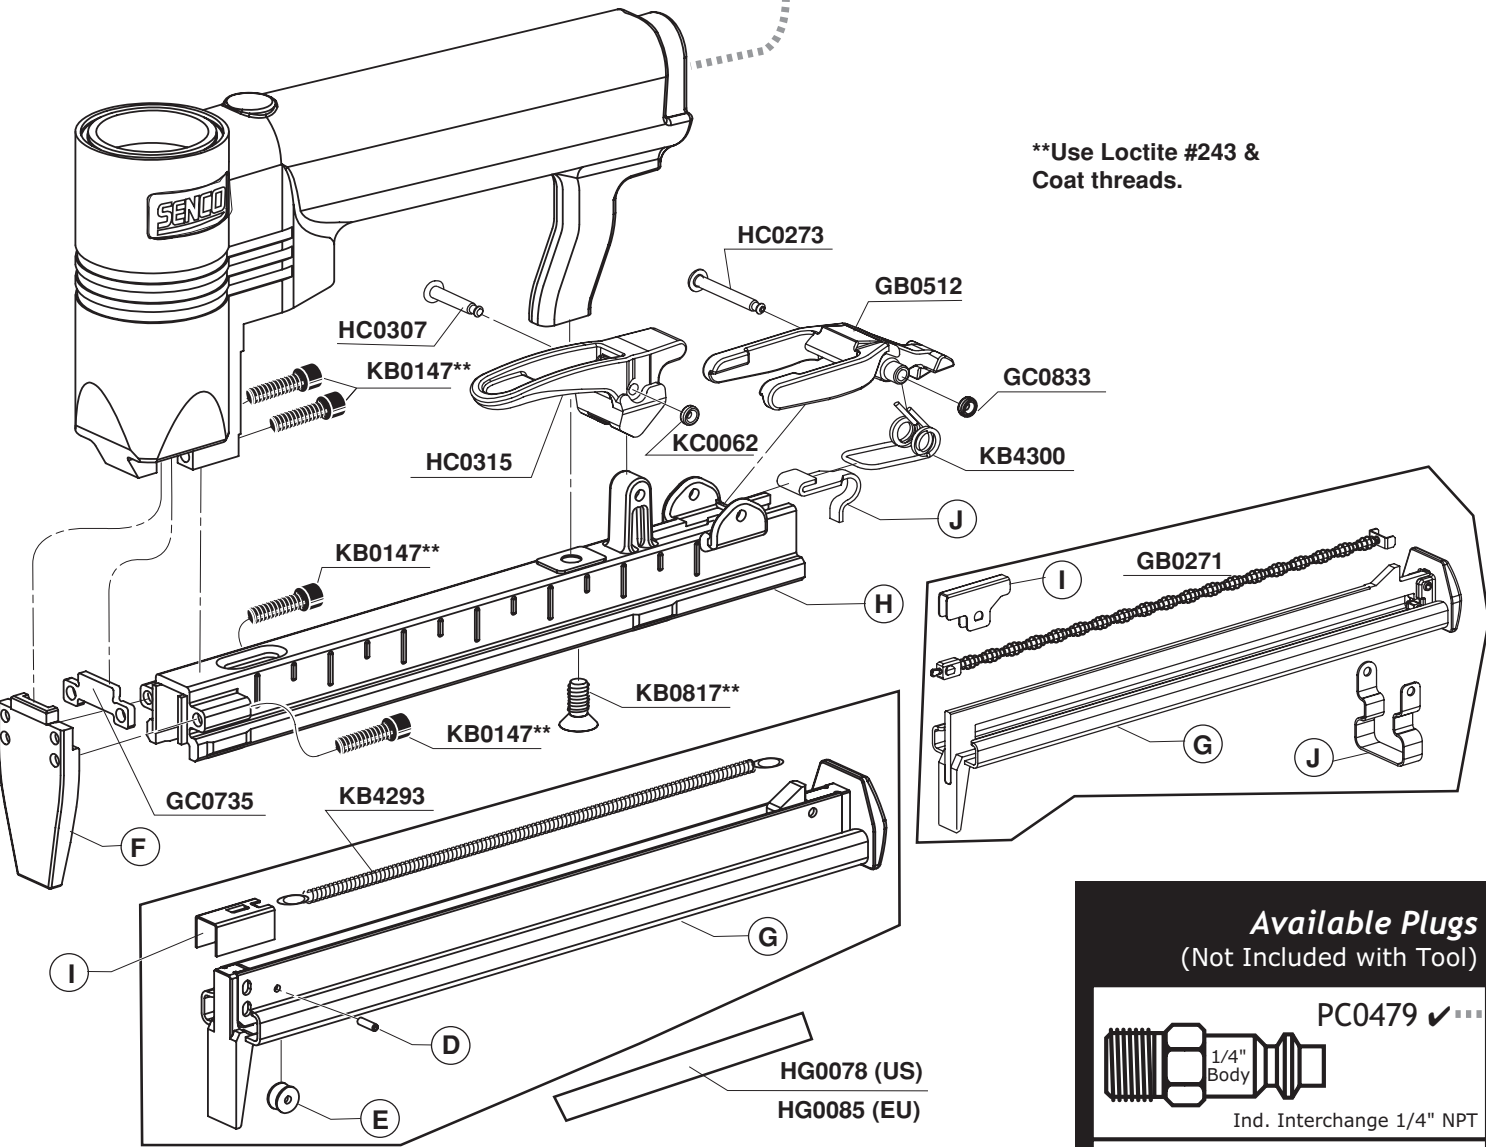

Questions? Comments? call Senco's toll-free Action-line:
1-800-543-4596 (North & South America only)
or e-mail: toolprof@senco.com

SFW10XP Sencomatic Fine Wire Stapler

S/M Model	A	B	C
1D0005N			
1D2005N	A06-D10	EA0144	BF0222
1D0015N			
1D2015N	E06-E10	EA0058	BF0222
1D0025N			
1D2025N	C06-C10	EA0036	BF0218
1D0035N			
1D2035N	G06-G10	EA0038	BF0221
1D0045N			
1D2045N	B06-B08	EA0039	BF0220
1D0055N			
1D2055N	F06-F08	EA0037	BF0221
1D0065N			
1D2065N	AT06-AT10	EA0130	BF0220

- * Does Not Include O-rings
- * No incluye sellos de gomas
- * Ohne Dichtringe
- * Joints exclus

SFW10XP Sencomatic

****Use Loctite #243 & Coat threads.**

NFG11D Revised April 21, 2003 (Replaces 4/10/03) © 2001, 2003 by SENCO Products, Inc. Cincinnati, Ohio 45244-U.S.A.