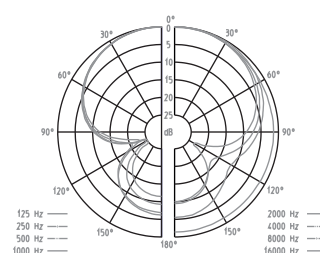

Replacement Parts

- Ear pads (1 pair)
- Headband padding
- Connection cable
- Windshield

Cat. No. 085733
 Cat. No. 083321
 Cat. No. 082072
 Cat. No. 083411

Product Variants

- HMD 280-13: as HMD 280 pro, but with 300 Ω headphone impedance
- HMD 281 pro: as HMD 280 pro, but single-sided headphone, weight (w/o cable): approx. 245 g
- HMD 281-13: as HMD 281 pro, but with 300 Ω headphone impedance

Cat. No. 004977
 Cat. No. 004978
 Cat. No. 004979

Microphone frequency response (near field) measured with B&K 4219 artificial mouth

Microphone Pick-up Pattern

Free Manuals Download Website

<http://myh66.com>