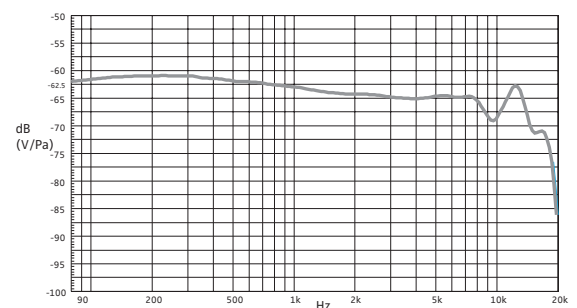

Microphone frequency response (near field) measured with B&K 4219 artificial mouth