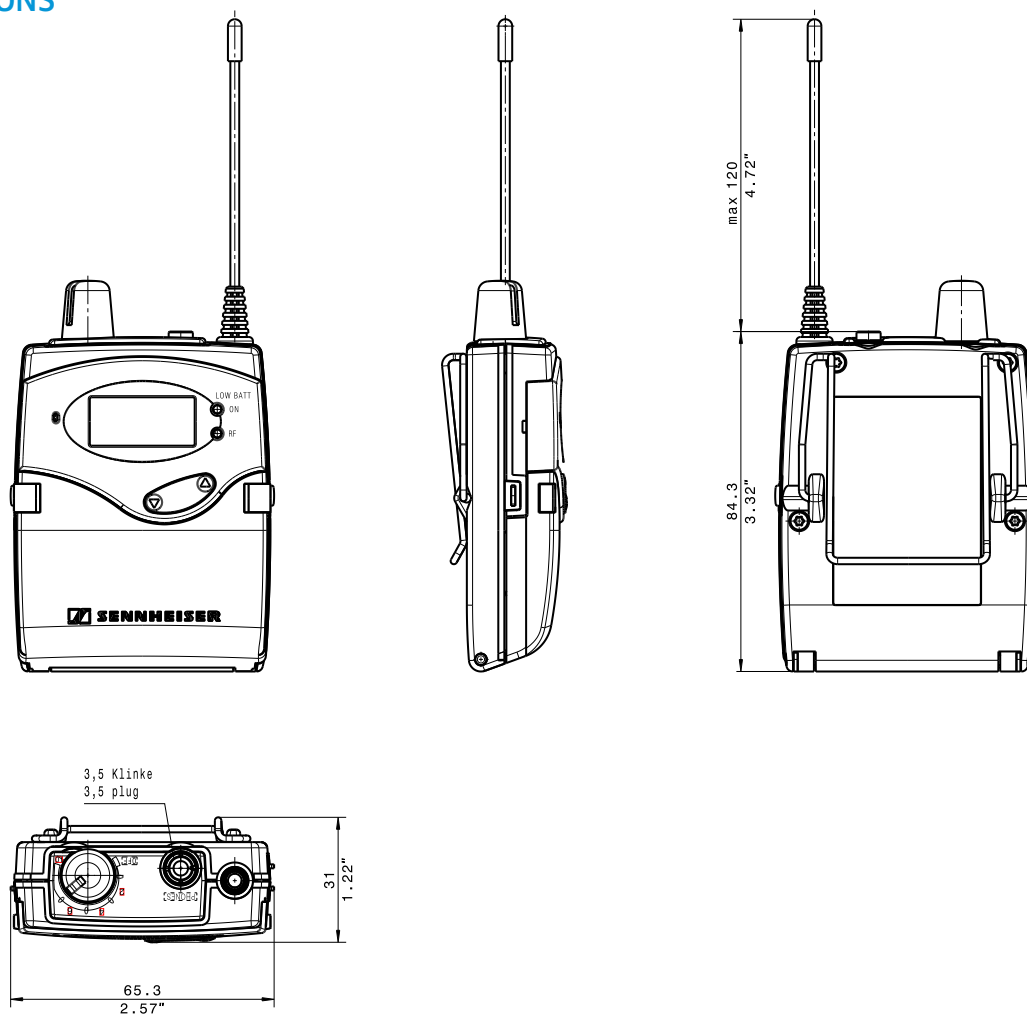

Dimensions ..... approx. 82 x 64 x 24 mm

Weight (incl. batteries) ..... approx. 140 g

Delivery includes: ..... 1 EK 2000 IEM diversity receiver  
1 IE 4 earphones  
1 instruction manual  
1 supplementary frequency sheet

## DIMENSIONS