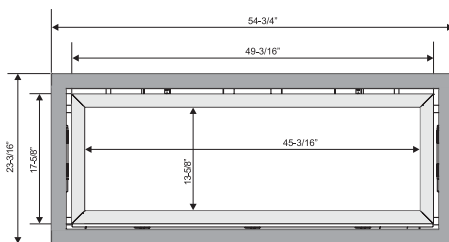

Regency Horizon™ HZ54

Dimensions	HZ54
Flue size	5" x 8"
A	59"
B	52-5/8"
C	31-5/8"
D	46-3/8"
E	48-1/2"
F	35-1/4"
G	20-1/2"
H	21-5/8"
I	6-1/2"
J	1-1/2"

Framing	HZ54
J	60"
K	46-5/8"
L	22"
N	72"
O	101-7/8"

Clearances	HZ54
A	20"
B	4"
C	40-7/8"
D	13"
E	83"
F	36"