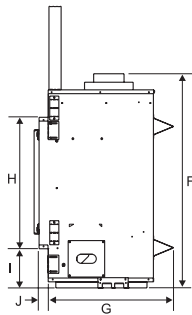

Specifications		Input (BTU)		Turn Down to (BTU)		EnerGuide Rating (Canada only)		Efficiency (steady state)	
		NG	LP	NG	LP	NG	LP	NG	LP
Contemporary Collection	HZ54	41,500	N/A	29,000	N/A	55.08%	N/A	69%	N/A
	L676S	29,000	26,000	19,500	21,000	60.97%	61.89%	67%	67%
	P335	17,000	15,500	12,000	12,000	65.08%	64.70%	67%	68%
Liberty	L900	41,500	38,500	28,000	31,000	51.25%	54.37%	58%	61%
	L676	33,000	31,500	22,000	25,000	45.75%	51.85%	52%	58%
Excalibur	P95	45,000	40,000	23,200	22,400	66.76%	67.48%	75%	77%
	P90	35,000	35,000	18,200	17,950	67.75%	67.75%	75%	75%
Panorama	P131	40,000	39,000	20,000	19,500	60.66%	62.51%	75%	76%
	P121	40,000	39,000	20,000	19,500	60.66%	62.51%	75%	76%
	P48	51,000	48,000	29,000	26,000	62.30%	62.51%	70%	70%
	P42	35,000	35,000	17,500	17,500	63.2%	63.2%	82%	83%
	P40	45,000	43,000	13,000	12,000	76.34%	77.26%	80%	81%
	P36D	30,000	30,000	15,500	15,000	64.62%	64.62%	82%	82%
	P36	30,000	30,000	15,500	15,000	62.70%	62.70%	82%	82%
	P33	22,500	21,500	10,500	10,500	62.49%	65.03%	76%	77%

Regency Horizon™ HZ54

Dimensions	HZ54
Flue size	5" x 8"
A	59"
B	52-5/8"
C	31-5/8"
D	46-3/8"
E	48-1/2"
F	35-1/4"
G	20-1/2"
H	21-5/8"
I	6-1/2"
J	1-1/2"