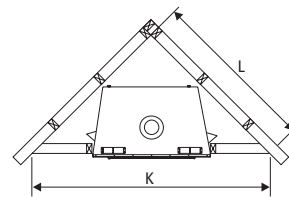

Liberty direct vent fireplaces L900 / L676

Dimensions	L676	L900
Viewing area	676 sq.in.	900 sq.in.
Flue size	5/8"	5/8"
A	29-5/8"	33-5/8"
B	28-1/16"	32-1/16"
C	45-5/8"	50-3/8"
D	8-1/4"	9"
E	1"	1"
F	1-1/2"	1-7/8"
G	26"	30"
H	42-1/2"	51-1/2"
I	1/2"	2"
J	24-1/2"	27"

Framing	L676	L900
K	80-13/16"	90-7/16"
L	57-3/16"	63-15/16"
M*	45-7/8"	50-3/4"
N	79"	83"
O	25-3/4"	26-1/2"
P	43"	52"

* Metal stud required.

Non-combustibles	L676	L900
Q	31-1/16"	35-1/16"
R	16-9/16"	17-7/16"
S	44-1/2"	53-3/4"
T	47-5/8"	52-1/2"
U	7-3/16"	10-1/16"
V	3"	3"

Mantel clearances***	L676	L900
3-1/2" depth mantel	17-1/2"	18-1/2"
13" depth mantel	26-1/2"	27-1/2"

*** from top of fireplace opening (B)

No hearth required.

Excalibur direct vent fireplaces P95/P90 - Dimensions

Dimensions	P95	P90
A	45-3/4"	37"
B	32-7/8"	29-1/4"
C	27-5/8"	24"
D	48-1/2"	42"
E	21-1/8"	19-1/4"
F	12-3/8"	10-7/8"
G	36"	31"
H	8"	6-5/8"
I	5"	4"
Unit height	41-3/4"	38"