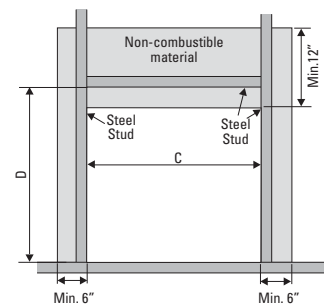

* When using rigid pipe.
** J=42-1/2" plus height of hearth.
*** The front face of the fireplace must be made of non-combustible material including framing. Framing material should be made of metal studs. See manual for details.
For vertical termination or vertical rise with horizontal termination please refer to manual.

FRONT FRAMING DIMENSIONS***
P36 /P36D Barcelona, Kensington, Balmoral