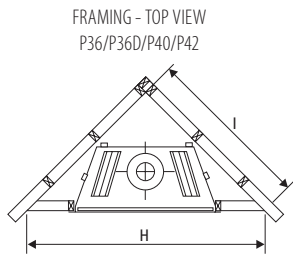

Panorama direct vent fireplaces

dimensions

	A	B	A1	B1	C	D	E	F	G
P48	48"	41"	40-1/16"	23-5/16"	34-1/2"	23-1/4"	5"	8"	--
P42	40"	34"	32-7/8"	18-7/16"	24-1/4"	18-5/8"	4"	6-7/8"	11"
P40	40"	34"	32-1/2"	21-7/16"	33-7/16"	20-1/16"	5"	8"	10-5/8"
P36D	36"	30-1/2"	29-3/16"	15-1/2"	33-1/4"	17-1/8"	4"	6-7/8"	11-1/4"
P36	36"	30-1/2"	29-3/16"	15-1/2"	33-1/4"	12-3/4"	4"	6-7/8"	7-1/4"
P33	33"	29"	26"	16"	23"	12-3/4"	4"	6-7/8"	--

framing

Framing (horizontal termination)	Minimum termination center line							
	H	I	J	K*	L	M	N	O
P48	81-1/2"	57-5/8"	47-1/2"	49-1/2"	26-1/4"	48-1/2"	--	43"
P42	63-5/16"	44-3/4"	36-5/8"	47-7/8"	19"	40-1/4"	35-5/8"	43"
P40**	71-5/8"	50-5/8"	42-1/2"	51-3/8"	20-1/16"	40-1/2"	42-1/4"	45-3/8"
P36	60"	42-7/16"	36-1/4"	46"	12-3/4"	36-1/4"	36"	40-1/2"
P36 Deep	68"	48"	37-1/4"	46-1/2"	17-3/8"	36-1/4"	36"	40-1/2"
P36 Barcelona***	60"	42-7/16"	36-1/4"	46"	12-3/4"	36-1/4"	36"	40-1/2"
P36 Barcelona Deep***	68"	48"	37-1/4"	46-1/2"	17-3/8"	36-1/4"	36"	40-1/2"
P36 Kensington***	60"	42-7/16"	36-1/4"	46"	12-3/4"	36-1/4"	36"	40-1/2"
P36 Kensington Deep***	68"	48"	37-1/4"	46-1/2"	17-3/8"	36-1/4"	36"	40-1/2"
P36 Balmoral***	60"	42-7/16"	36-1/4"	46"	12-3/4"	36-1/4"	36"	40-1/2"
P36 Balmoral Deep***	68"	48"	37-1/4"	46-1/2"	17-3/8"	36-1/4"	36"	40-1/2"
P36 Tripoli	60"	42-7/16"	36-1/4"	46"	12-3/4"	36-1/4"	36"	40-1/2"
P36 Tripoli Deep	68"	48"	37-1/4"	46-1/2"	17-3/8"	36-1/4"	36"	40-1/2"
P33 (Flex venting)	53-1/4"	37-1/2"	31-3/4"	31-7/8"	12-3/4"	33-1/4"	--	26"
P33 (Rigid venting)	53-1/4"	37-1/2"	31-3/4"	35-7/8"	16-1/2"	33-1/4"	--	30"