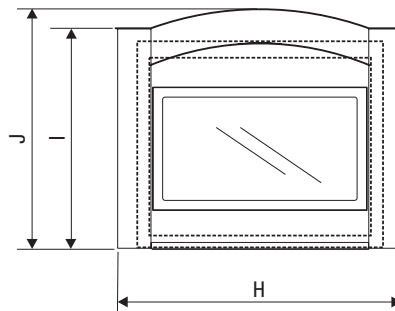

Hearth***	Width	Depth	Height
P40	40"	16"	1-1/2"

*** No hearth required when unit is raised 4"

MANTEL CLEARANCES - SIDE VIEW

Kensington/Balmoral clearances

Full screen doors

The Kensington/Balmoral

Full Screen Door Dimensions (including trim)			
	W	H	Depth
P42	43-15/16"	36-1/32"	1-5/8"
P40	43-15/16"	36-1/32"	1-5/8"
P36/P36D	40-3/16"	32-5/8"	1-5/8"
P33	37"	31"	1-5/8"