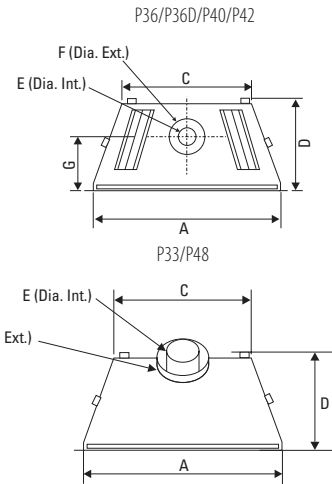

* Finish material thickness includes: drywall, ceramic tile, slate, etc.

P121 FRAMING - CORNER VIEW

Panorama direct vent fireplaces

dimensions

	A	B	A1	B1	C	D	E	F	G
P48	48"	41"	40-1/16"	23-5/16"	34-1/2"	23-1/4"	5"	8"	--
P42	40"	34"	32-7/8"	18-7/16"	24-1/4"	18-5/8"	4"	6-7/8"	11"
P40	40"	34"	32-1/2"	21-7/16"	33-7/16"	20-1/16"	5"	8"	10-5/8"
P36D	36"	30-1/2"	29-3/16"	15-1/2"	33-1/4"	17-1/8"	4"	6-7/8"	11-1/4"
P36	36"	30-1/2"	29-3/16"	15-1/2"	33-1/4"	12-3/4"	4"	6-7/8"	7-1/4"
P33	33"	29"	26"	16"	23"	12-3/4"	4"	6-7/8"	--