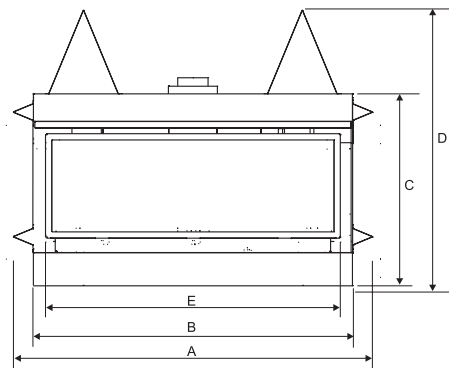

Regency Horizon™ HZ54

Dimensions	HZ54
Flue size	5" x 8"
A	59"
B	52-5/8"
C	31-5/8"
D	46-3/8"
E	48-1/2"
F	35-1/4"
G	20-1/2"
H	21-5/8"
I	6-1/2"
J	1-1/2"

Framing	HZ54
J	60"
K	46-5/8"
L	22"
N	72"
O	101-7/8"

Clearances	HZ54
A	20"
B	4"
C	40-7/8"
D	13"
E	83"
F	36"