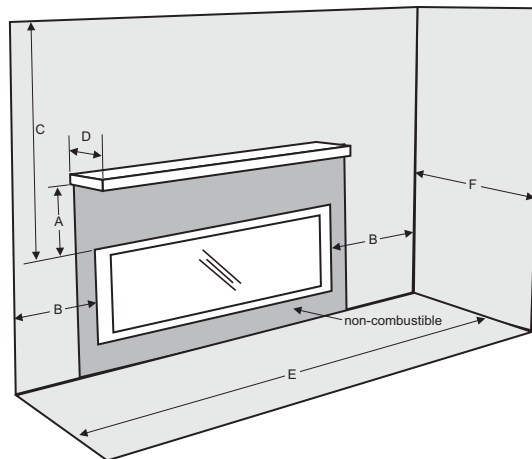

Regency Horizon™ HZ54

Dimensions	HZ54
Flue size	5" x 8"
A	59"
B	52-5/8"
C	31-5/8"
D	46-3/8"
E	48-1/2"
F	35-1/4"
G	20-1/2"
H	21-5/8"
I	6-1/2"
J	1-1/2"

Framing	HZ54
J	60"
K	46-5/8"
L	22"
N	72"
O	101-7/8"

Clearances	HZ54
A	20"
B	4"
C	40-7/8"
D	13"
E	83"
F	36"