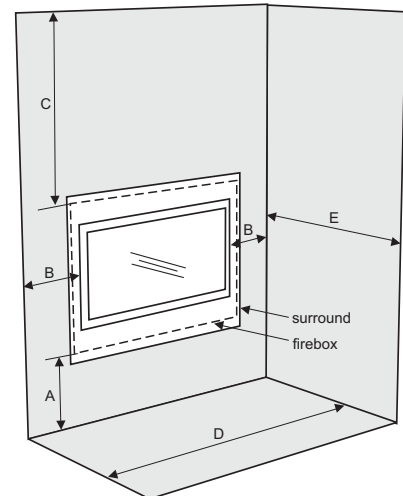

Clearances	P33S	L676S*
A	12"	3"
B	9-1/2"	14-3/4"
C	35"	52"
D	48"	84"
E	36"	36"

* Note: L676S requires non-combustible facing, see drawing beside.
For mantel type installations, please consult manual.