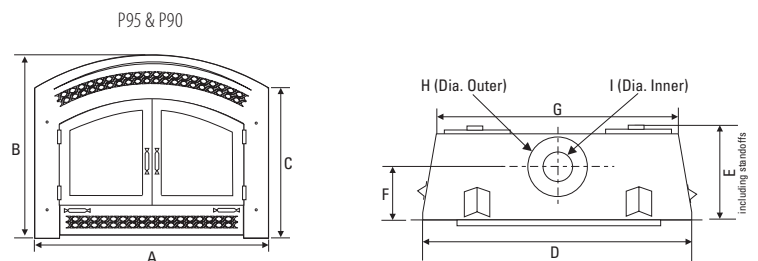

Excalibur direct vent fireplaces P95/P90 - Dimensions

Dimensions	P95	P90
A	45-3/4"	37"
B	32-7/8"	29-1/4"
C	27-5/8"	24"
D	48-1/2"	42"
E	21-1/8"	19-1/4"
F	12-3/8"	10-7/8"
G	36"	31"
H	8"	6-5/8"
I	5"	4"
Unit height	41-3/4"	38"