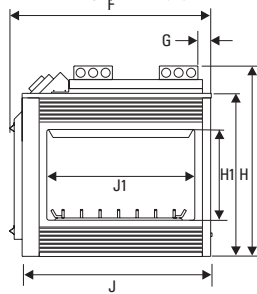

Panorama P131/121

P131 / P121 Front