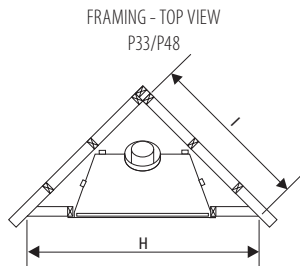

Panorama direct vent fireplaces

dimensions

	A	B	A1	B1	C	D	E	F	G
P48	48"	41"	40-1/16"	23-5/16"	34-1/2"	23-1/4"	5"	8"	--
P42	40"	34"	32-7/8"	18-7/16"	24-1/4"	18-5/8"	4"	6-7/8"	11"
P40	40"	34"	32-1/2"	21-7/16"	33-7/16"	20-1/16"	5"	8"	10-5/8"
P36D	36"	30-1/2"	29-3/16"	15-1/2"	33-1/4"	17-1/8"	4"	6-7/8"	11-1/4"
P36	36"	30-1/2"	29-3/16"	15-1/2"	33-1/4"	12-3/4"	4"	6-7/8"	7-1/4"
P33	33"	29"	26"	16"	23"	12-3/4"	4"	6-7/8"	--

framing

Framing (horizontal termination)	Minimum termination center line							
	H	I	J	K*	L	M	N	O
P48	81-1/2"	57-5/8"	47-1/2"	49-1/2"	26-1/4"	48-1/2"	--	43"
P42	63-5/16"	44-3/4"	36-5/8"	47-7/8"	19"	40-1/4"	35-5/8"	43"
P40**	71-5/8"	50-5/8"	42-1/2"	51-3/8"	20-1/16"	40-1/2"	42-1/4"	45-3/8"
P36	60"	42-7/16"	36-1/4"	46"	12-3/4"	36-1/4"	36"	40-1/2"
P36 Deep	68"	48"	37-1/4"	46-1/2"	17-3/8"	36-1/4"	36"	40-1/2"
P36 Barcelona***	60"	42-7/16"	36-1/4"	46"	12-3/4"	36-1/4"	36"	40-1/2"
P36 Barcelona Deep***	68"	48"	37-1/4"	46-1/2"	17-3/8"	36-1/4"	36"	40-1/2"
P36 Kensington***	60"	42-7/16"	36-1/4"	46"	12-3/4"	36-1/4"	36"	40-1/2"
P36 Kensington Deep***	68"	48"	37-1/4"	46-1/2"	17-3/8"	36-1/4"	36"	40-1/2"
P36 Balmoral***	60"	42-7/16"	36-1/4"	46"	12-3/4"	36-1/4"	36"	40-1/2"
P36 Balmoral Deep***	68"	48"	37-1/4"	46-1/2"	17-3/8"	36-1/4"	36"	40-1/2"
P36 Tripoli	60"	42-7/16"	36-1/4"	46"	12-3/4"	36-1/4"	36"	40-1/2"
P36 Tripoli Deep	68"	48"	37-1/4"	46-1/2"	17-3/8"	36-1/4"	36"	40-1/2"
P33 (Flex venting)	53-1/4"	37-1/2"	31-3/4"	31-7/8"	12-3/4"	33-1/4"	--	26"
P33 (Rigid venting)	53-1/4"	37-1/2"	31-3/4"	35-7/8"	16-1/2"	33-1/4"	--	30"