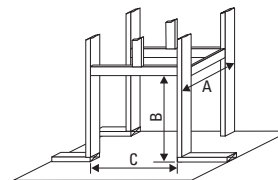

P121 FRAMING - FRONT VIEW