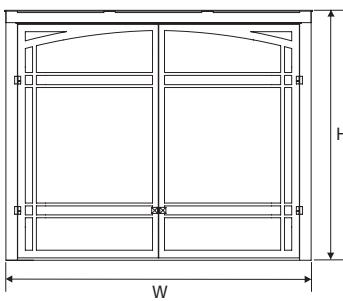

Full screen doors