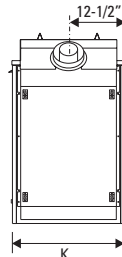

P131 Back / P121 Side