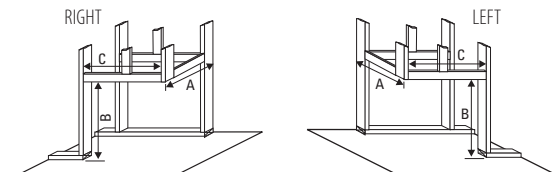

P121 FRAMING - CORNER VIEW