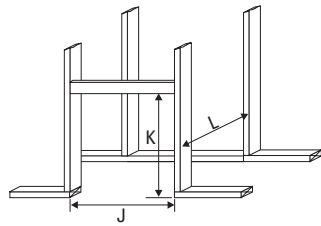

FRAMING - FRONT VIEW