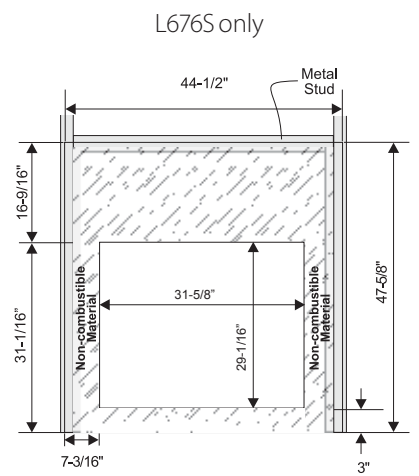

Clearances	P33S	L676S*
A	12"	3"
B	9-1/2"	14-3/4"
C	35"	52"
D	48"	84"
E	36"	36"

* Note: L676S requires non-combustible facing, see drawing beside.
For mantel type installations, please consult manual.