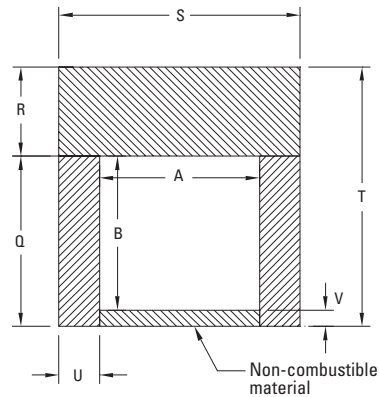

Mantel clearances***	L676	L900
3-1/2" depth mantel	17-1/2"	18-1/2"
13" depth mantel	26-1/2"	27-1/2"

*** from top of fireplace opening (B)

No hearth required.

Excalibur direct vent fireplaces P95/P90 - Dimensions