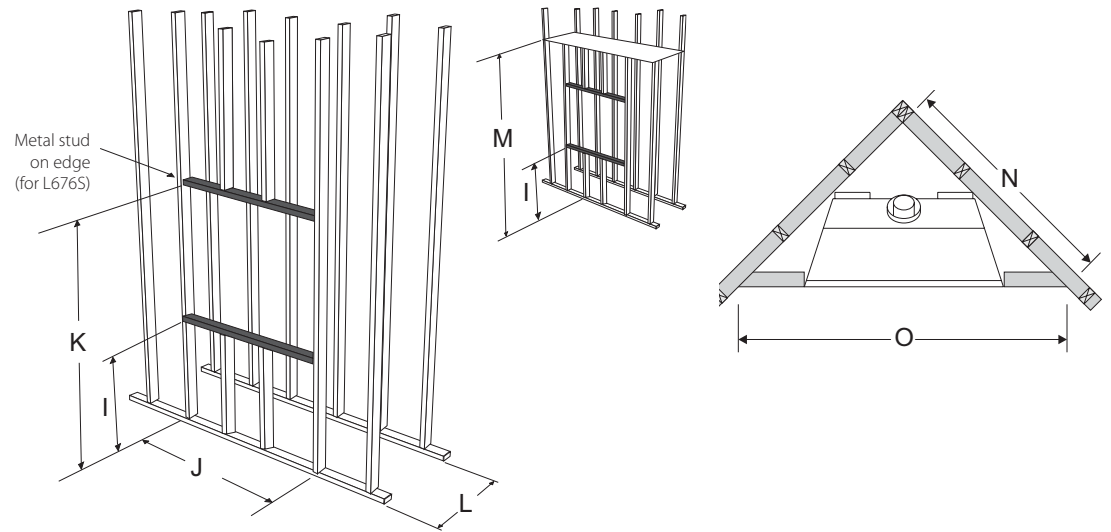

Framing	P33S	L676S	
I	12"	3"	
J	33-1/4"	43"	
K	31-3/4"	45-7/8"	
L	vertical rise	19-1/2"	25-3/4"
	horizontal rigid	16-1/2"	25-3/4"
	horizontal flex	12-3/4"	25-3/4"
M	rigid	46-7/8"	79"
	flex	42-7/8"	79"
N	37-1/2"	57-3/16"	
O	53-1/4"	80-13/16"