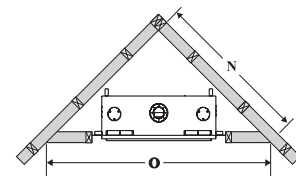

Regency Horizon™ HZ54

Dimensions	HZ54
Flue size	5" x 8"
A	59"
B	52-5/8"
C	31-5/8"
D	46-3/8"
E	48-1/2"
F	35-1/4"
G	20-1/2"
H	21-5/8"
I	6-1/2"
J	1-1/2"

Framing	HZ54
J	60"
K	46-5/8"
L	22"
N	72"
O	101-7/8"

Clearances	HZ54
A	20"
B	4"
C	40-7/8"
D	13"
E	83"
F	36"