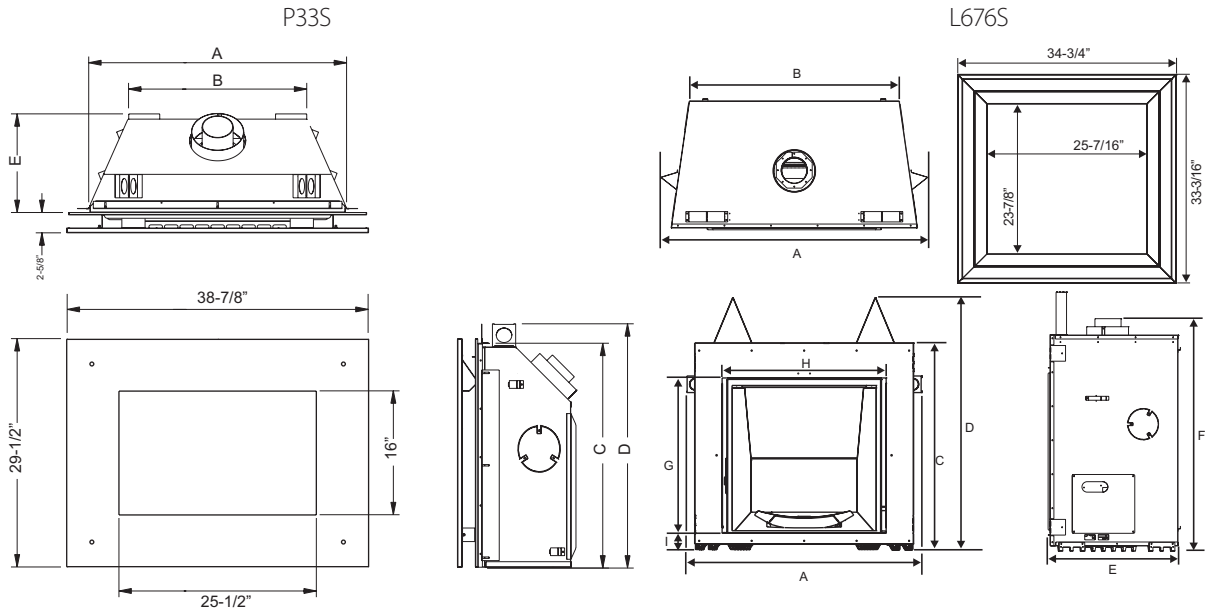

Dimensions	P33S	L676S
Flue size	4" x 6-5/8"	5" x 8"
A	33-5/8"	42-1/2"
B	23"	33-1/8"
C	29"	37-3/8"
D	31-1/2"	45-5/8"
E	12-3/4"	24-1/2"
F	29"	40-3/8"
G	--	29-1/16"
H	--	31-5/8"
I	--	3"