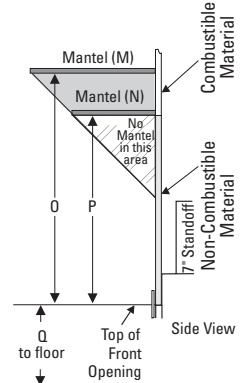

Excalibur direct vent fireplaces P95/P90 - Framing

Minimum clearances to combustibles/framing					
	A	C	J	K	L
P95	80-1/4"	56-3/4"	53-3/8"	50-1/8"	21-1/4"
P90	70-1/2"	49-7/8"	46-1/2"	46-3/8"	19-1/2"

Minimum termination center line		
	T	U
P95	48-3/4"	53-3/4"
P90	45"	48"

Mantel clearances					
	M	N	O	P	Q
P95	12"	0-4"	22"	18"	31-7/8"
P90	12"	0-8"	22-1/4"	18-1/4"	27-3/4"

Panorama P131/121

Dimensions	F	G	H	H1	I	J	J1	K	K1
P131	44-1/2"	3"	36"	20"	42"	41-1/2"	32-1/2"	25"	--
P121	46-1/4"	4-3/4"	36"	20"	42"	43-1/2"	32-1/2"	25"	17-3/4"
P121LC/RC	44-1/2"	4-3/4"	36"	20"	42"	41-1/2"	32-1/2"	26-13/16"	17-3/4"

Framing	A	B	C
P131	25" minus two times the finishing material thickness*	42-1/2"	45" minus one time the finishing material thickness*
P121 (see-thru)	25" minus two times the finishing material thickness*	42-1/2"	46-3/4"
P121LC/RC	26-13/16" minus one time the finishing material thickness*	42-1/2"	45" minus one time the finishing material thickness*