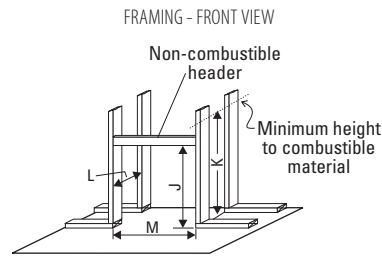

Panorama direct vent fireplaces

dimensions

	A	B	A1	B1	C	D	E	F	G
P48	48"	41"	40-1/16"	23-5/16"	34-1/2"	23-1/4"	5"	8"	--
P42	40"	34"	32-7/8"	18-7/16"	24-1/4"	18-5/8"	4"	6-7/8"	11"
P40	40"	34"	32-1/2"	21-7/16"	33-7/16"	20-1/16"	5"	8"	10-5/8"
P36D	36"	30-1/2"	29-3/16"	15-1/2"	33-1/4"	17-1/8"	4"	6-7/8"	11-1/4"
P36	36"	30-1/2"	29-3/16"	15-1/2"	33-1/4"	12-3/4"	4"	6-7/8"	7-1/4"
P33	33"	29"	26"	16"	23"	12-3/4"	4"	6-7/8"	--

framing

Framing (horizontal termination)	Minimum termination center line							
	H	I	J	K*	L	M	N	O
P48	81-1/2"	57-5/8"	47-1/2"	49-1/2"	26-1/4"	48-1/2"	--	43"
P42	63-5/16"	44-3/4"	36-5/8"	47-7/8"	19"	40-1/4"	35-5/8"	43"
P40**	71-5/8"	50-5/8"	42-1/2"	51-3/8"	20-1/16"	40-1/2"	42-1/4"	45-3/8"
P36	60"	42-7/16"	36-1/4"	46"	12-3/4"	36-1/4"	36"	40-1/2"
P36 Deep	68"	48"	37-1/4"	46-1/2"	17-3/8"	36-1/4"	36"	40-1/2"
P36 Barcelona***	60"	42-7/16"	36-1/4"	46"	12-3/4"	36-1/4"	36"	40-1/2"
P36 Barcelona Deep***	68"	48"	37-1/4"	46-1/2"	17-3/8"	36-1/4"	36"	40-1/2"
P36 Kensington***	60"	42-7/16"	36-1/4"	46"	12-3/4"	36-1/4"	36"	40-1/2"
P36 Kensington Deep***	68"	48"	37-1/4"	46-1/2"	17-3/8"	36-1/4"	36"	40-1/2"
P36 Balmoral***	60"	42-7/16"	36-1/4"	46"	12-3/4"	36-1/4"	36"	40-1/2"
P36 Balmoral Deep***	68"	48"	37-1/4"	46-1/2"	17-3/8"	36-1/4"	36"	40-1/2"
P36 Tripoli	60"	42-7/16"	36-1/4"	46"	12-3/4"	36-1/4"	36"	40-1/2"
P36 Tripoli Deep	68"	48"	37-1/4"	46-1/2"	17-3/8"	36-1/4"	36"	40-1/2"
P33 (Flex venting)	53-1/4"	37-1/2"	31-3/4"	31-7/8"	12-3/4"	33-1/4"	--	26"
P33 (Rigid venting)	53-1/4"	37-1/2"	31-3/4"	35-7/8"	16-1/2"	33-1/4"	--	30"