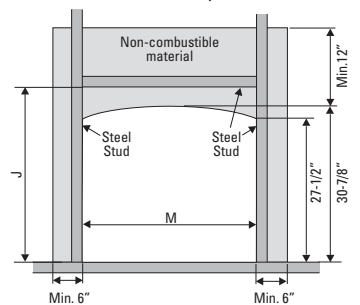

FRONT FRAMING DIMENSIONS***
P36 /P36D Tripoli