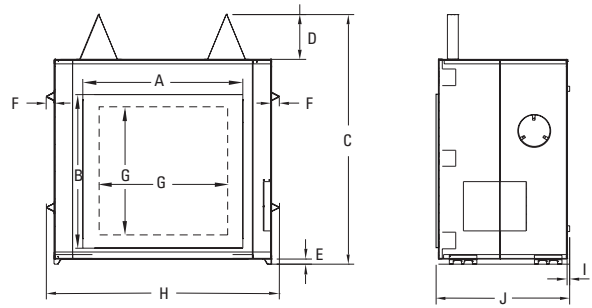

Liberty direct vent fireplaces L900 / L676

Dimensions	L676	L900
Viewing area	676 sq.in.	900 sq.in.
Flue size	5/8"	5/8"
A	29-5/8"	33-5/8"
B	28-1/16"	32-1/16"
C	45-5/8"	50-3/8"
D	8-1/4"	9"
E	1"	1"
F	1-1/2"	1-7/8"
G	26"	30"
H	42-1/2"	51-1/2"
I	1/2"	2"
J	24-1/2"	27"

Framing - Top View

Framing - Front View

Framing	L676	L900
K	80-13/16"	90-7/16"
L	57-3/16"	63-15/16"
M*	45-7/8"	50-3/4"
N	79"	83"
O	25-3/4"	26-1/2"
P	43"	52"

* Metal stud required.