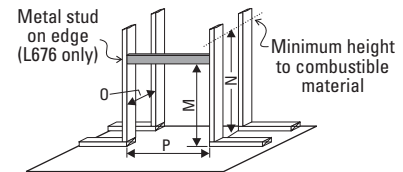

Liberty direct vent fireplaces L900 / L676

Dimensions	L676	L900
Viewing area	676 sq.in.	900 sq.in.
Flue size	5/8"	5/8"
A	29-5/8"	33-5/8"
B	28-1/16"	32-1/16"
C	45-5/8"	50-3/8"
D	8-1/4"	9"
E	1"	1"
F	1-1/2"	1-7/8"
G	26"	30"
H	42-1/2"	51-1/2"
I	1/2"	2"
J	24-1/2"	27"

Framing	L676	L900
K	80-13/16"	90-7/16"
L	57-3/16"	63-15/16"
M*	45-7/8"	50-3/4"
N	79"	83"
O	25-3/4"	26-1/2"
P	43"	52"

* Metal stud required.

Non-combustibles	L676	L900
Q	31-1/16"	35-1/16"
R	16-9/16"	17-7/16"
S	44-1/2"	53-3/4"
T	47-5/8"	52-1/2"
U	7-3/16"	10-1/16"
V	3"	3"

Mantel clearances***	L676	L900
3-1/2" depth mantel	17-1/2"	18-1/2"
13" depth mantel	26-1/2"	27-1/2"

*** from top of fireplace opening (B)

No hearth required.

Excalibur direct vent fireplaces P95/P90 - Dimensions

Dimensions	P95	P90
A	45-3/4"	37"
B	32-7/8"	29-1/4"
C	27-5/8"	24"
D	48-1/2"	42"
E	21-1/8"	19-1/4"
F	12-3/8"	10-7/8"
G	36"	31"
H	8"	6-5/8"
I	5"	4"
Unit height	41-3/4"	38"