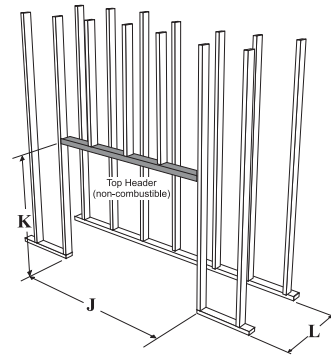

Regency Horizon™ HZ54

Dimensions	HZ54
Flue size	5" x 8"
A	59"
B	52-5/8"
C	31-5/8"
D	46-3/8"
E	48-1/2"
F	35-1/4"
G	20-1/2"
H	21-5/8"
I	6-1/2"
J	1-1/2"

Framing	HZ54
J	60"
K	46-5/8"
L	22"
N	72"
O	101-7/8"

Clearances	HZ54
A	20"
B	4"
C	40-7/8"
D	13"
E	83"
F	36"