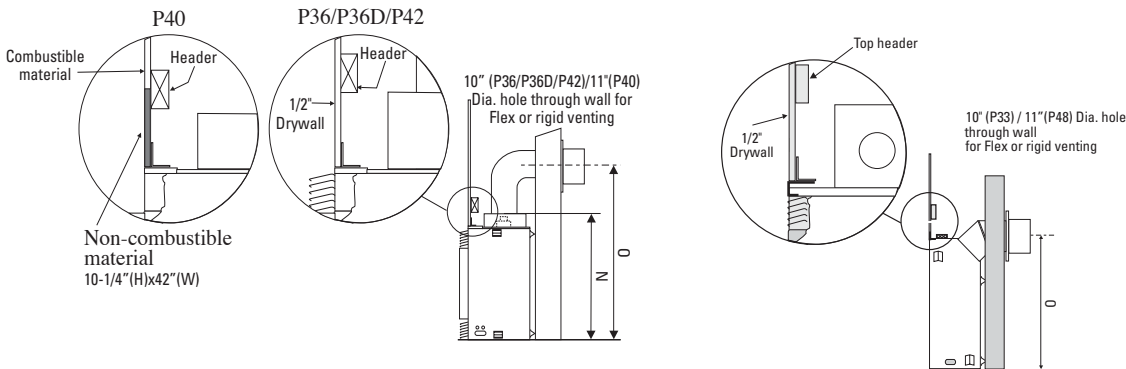

MINIMUM TERMINATION CENTER LINE
P36/P36D/P40/P42

MINIMUM TERMINATION CENTER LINE
P33/P48