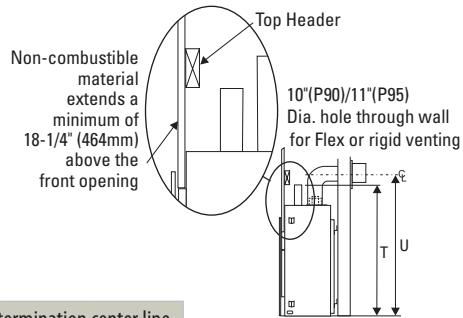

MINIMUM TERMINATION CENTER LINE