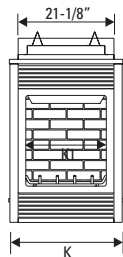

Excalibur direct vent fireplaces P95/P90 - Framing

Minimum clearances to combustibles/framing					
	A	C	J	K	L
P95	80-1/4"	56-3/4"	53-3/8"	50-1/8"	21-1/4"
P90	70-1/2"	49-7/8"	46-1/2"	46-3/8"	19-1/2"

Minimum termination center line		
	T	U
P95	48-3/4"	53-3/4"
P90	45"	48"

Mantel clearances					
	M	N	O	P	Q
P95	12"	0-4"	22"	18"	31-7/8"
P90	12"	0-8"	22-1/4"	18-1/4"	27-3/4"

Panorama P131/121

P131 Side

Dimensions	F	G	H	H1	I	J	J1	K	K1
P131	44-1/2"	3"	36"	20"	42"	41-1/2"	32-1/2"	25"	--
P121	46-1/4"	4-3/4"	36"	20"	42"	43-1/2"	32-1/2"	25"	17-3/4"
P121LC/RC	44-1/2"	4-3/4"	36"	20"	42"	41-1/2"	32-1/2"	26-13/16"	17-3/4"

Framing	A	B	C
P131	25" minus two times the finishing material thickness*	42-1/2"	45" minus one time the finishing material thickness*
P121 (see-thru)	25" minus two times the finishing material thickness*	42-1/2"	46-3/4"
P121LC/RC	26-13/16" minus one time the finishing material thickness*	42-1/2"	45" minus one time the finishing material thickness*