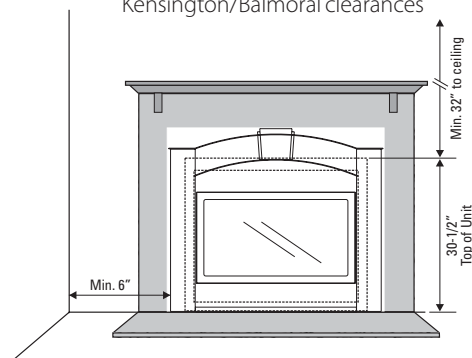

Kensington/Balmoral clearances