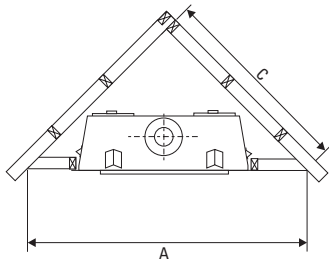

Excalibur direct vent fireplaces P95/P90 - Framing

FRAMING - TOP VIEW CORNER INSTALL