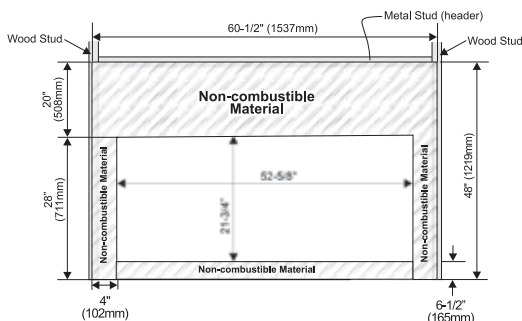

Clearances	HZ54
A	20"
B	4"
C	40-7/8"
D	13"
E	83"
F	36"