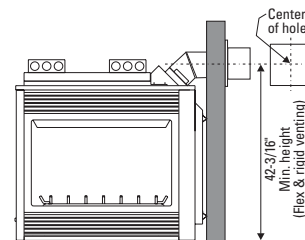

P131 / P121 MINIMUM TERMINATION CENTER LINE