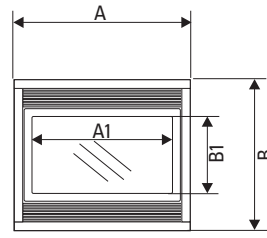

* Finish material thickness includes: drywall, ceramic tile, slate, etc.

P121 FRAMING - CORNER VIEW

Panorama direct vent fireplaces

dimensions

	A	B	A1	B1	C	D	E	F	G
P48	48"	41"	40-1/16"	23-5/16"	34-1/2"	23-1/4"	5"	8"	--
P42	40"	34"	32-7/8"	18-7/16"	24-1/4"	18-5/8"	4"	6-7/8"	11"
P40	40"	34"	32-1/2"	21-7/16"	33-7/16"	20-1/16"	5"	8"	10-5/8"
P36D	36"	30-1/2"	29-3/16"	15-1/2"	33-1/4"	17-1/8"	4"	6-7/8"	11-1/4"
P36	36"	30-1/2"	29-3/16"	15-1/2"	33-1/4"	12-3/4"	4"	6-7/8"	7-1/4"
P33	33"	29"	26"	16"	23"	12-3/4"	4"	6-7/8"	--