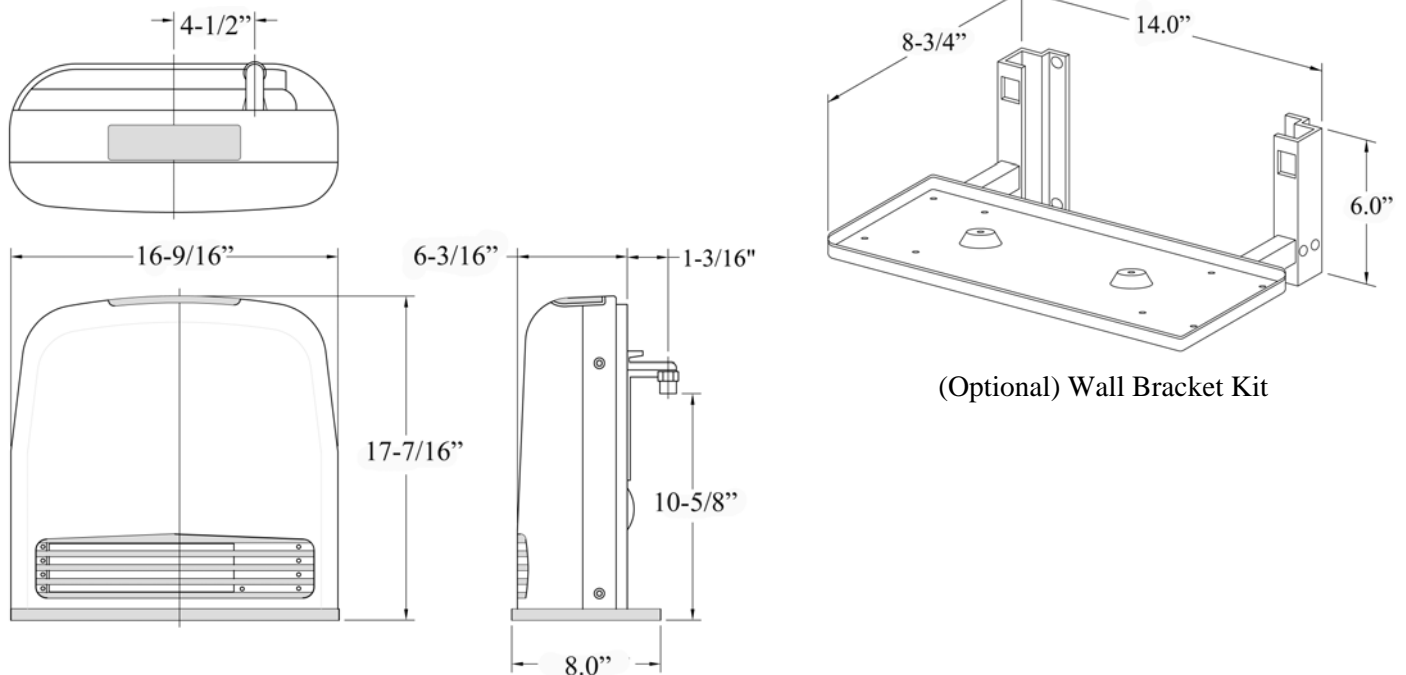

SILENT SERVANT CONVECTOR VENT-FREE SPACE HEATER

	<u>Natural Gas</u> RCE-329A-N	<u>Propane</u> RCE-329A-P
Rinnai model number:		
Gas Rate (Input):	Btu/hr	Btu/hr
Low:	3,000	3,400
High:	10,000	10,000
Efficiency Rating:	99.9%	99.9%
Gas Supply Pressure:	WC	WC
Min:	5.5"	6.3"
Max:	10.5"	13.0"
Description:	Efficient, vent-free convection heater	
Connections:	Electrical – AC 120V 60Hz 27 watts Gas – 1/2" NPT	
Combustion System:	Stainless steel Bunsen burner	
Ignition System:	Continuous spark	
Operating Buttons:	ON/OFF, Up/Down, Function-lock, Economy	
Economy Mode:	Energy savings feature	
Weight:	Approx. 17.6 lbs	
Clearance from Combustibles:	Side: 2" Top: 2" Back: 2" Front: 30"	

Dimensions:

Warm Air Outlet:	Bottom front louvers
Fan CFM Output:	Low: 53 High: 92
Operation:	Finger touch control buttons
Temperature Control:	Electronic thermostat HI-LOW/OFF, Up/Down switch 2°F increments
Temperature Range:	LOW=55°F 60°F~80°F HI=High Combustion
Safety Devices:	Flame failure – flame rod Over heat – Bi-metal switch, thermal fuse, thermistor Power failure – PCB, gas valve will automatically close Tilt Switch- If the heater is knocked over the gas supply will shut off. Child Safety Lock Oxygen depletion safety device- will cut the gas supply off when low oxygen is sensed.