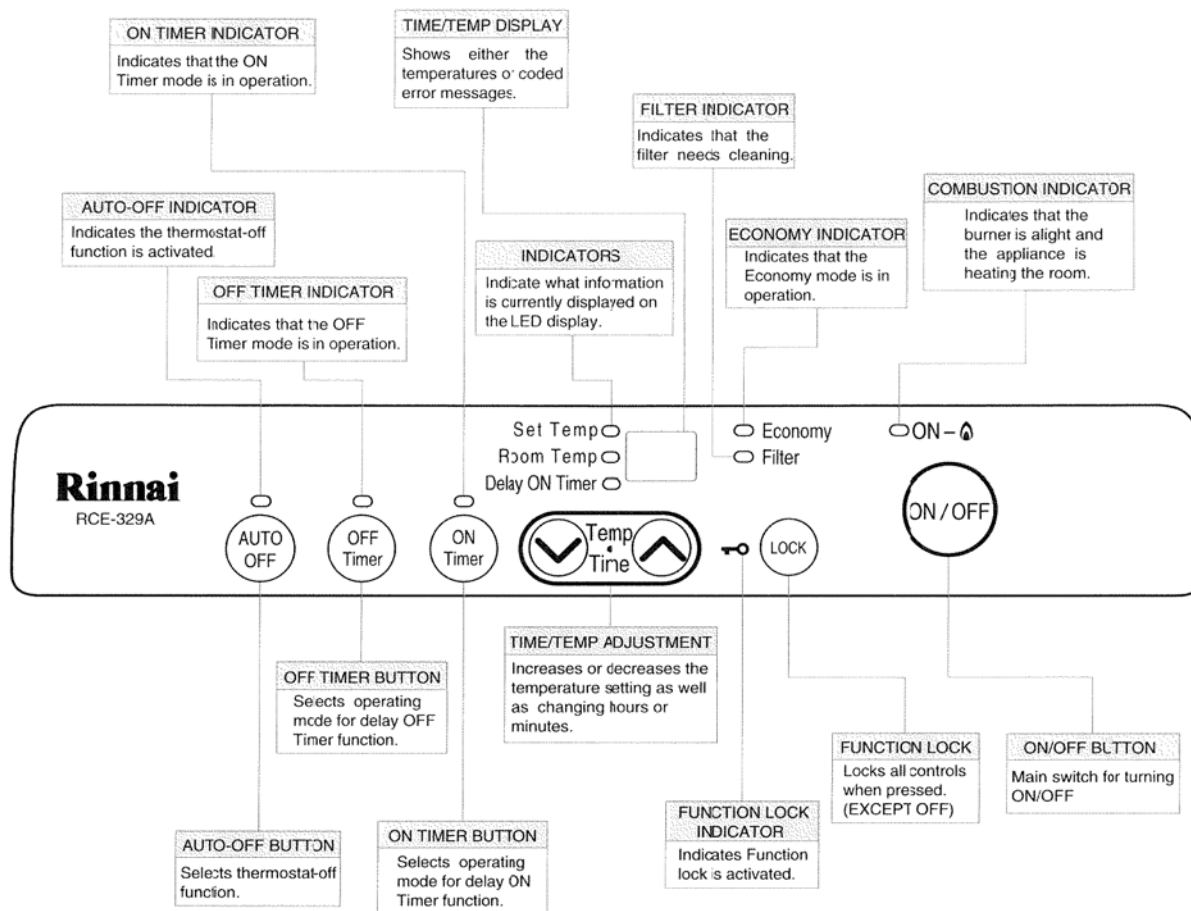

Warm Air Outlet:	Bottom front louvers
Fan CFM Output:	Low: 53 High: 92
Operation:	Finger touch control buttons
Temperature Control:	Electronic thermostat HI-LOW/OFF, Up/Down switch 2°F increments
Temperature Range:	LOW=55°F 60°F~80°F HI=High Combustion
Safety Devices:	Flame failure – flame rod Over heat – Bi-metal switch, thermal fuse, thermistor Power failure – PCB, gas valve will automatically close Tilt Switch- If the heater is knocked over the gas supply will shut off. Child Safety Lock Oxygen depletion safety device- will cut the gas supply off when low oxygen is sensed.

Control Panel: