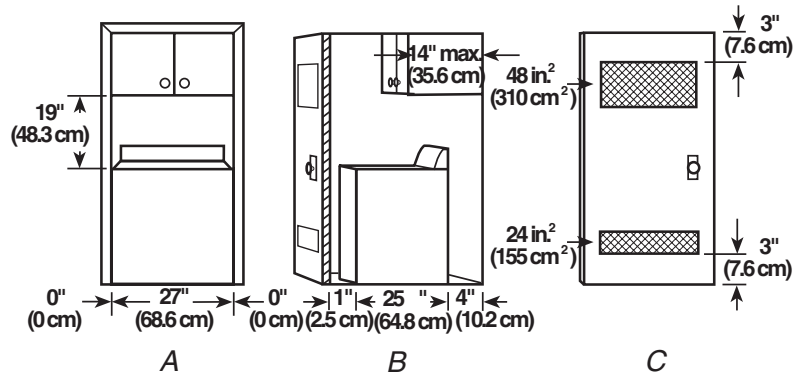

RECESSED AREA AND CLOSET INSTALLATION

The dimensions shown are for the recommended spacing allowed (A and B), except the closet door ventilation openings. The dimensions shown for the closet door ventilation openings (C) are the minimum required.

A. Front view
 B. Side view
 C. Closet door with vents

DRAIN SYSTEM OPTIONS

Standpipe drain system - wall or floor (views A & B)

The standpipe drain requires a minimum diameter standpipe of 2" (5 cm). The minimum carry-away capacity can be no less than 17 gal. (64 L) per minute. A 2" (5 cm) diameter to 1" (2.5 cm) diameter standpipe adapter kit is available.

The top of the standpipe must be at least 39" (99 cm) high and no higher than 96" (244 cm) from the bottom of the washer.

Laundry tub drain system (view A)

The laundry tub needs a minimum 20 gal. (76 L) capacity. The top of the laundry tub must be at least 39" (99 cm) above the floor and no higher than 96" (244 cm) from the bottom of the washer.