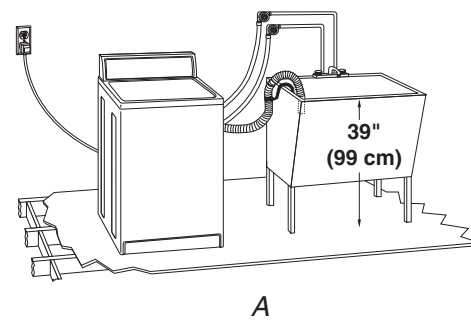

A. Front view
 B. Side view
 C. Closet door with vents

DRAIN SYSTEM OPTIONS

Standpipe drain system - wall or floor (views A & B)

The standpipe drain requires a minimum diameter standpipe of 2" (5 cm). The minimum carry-away capacity can be no less than 17 gal. (64 L) per minute. A 2" (5 cm) diameter to 1" (2.5 cm) diameter standpipe adapter kit is available.

The top of the standpipe must be at least 39" (99 cm) high and no higher than 96" (244 cm) from the bottom of the washer.

Laundry tub drain system (view A)

The laundry tub needs a minimum 20 gal. (76 L) capacity. The top of the laundry tub must be at least 39" (99 cm) above the floor and no higher than 96" (244 cm) from the bottom of the washer.