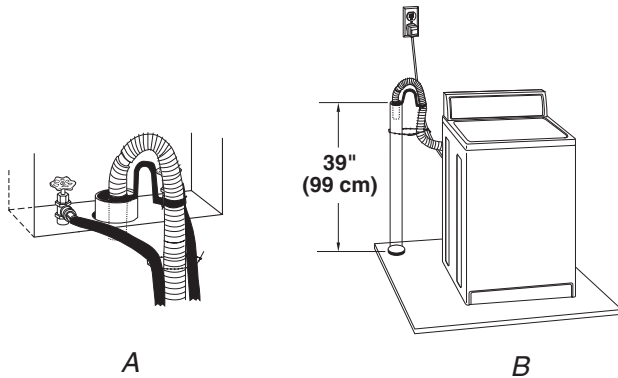

RECESSED AREA AND CLOSET INSTALLATION

The dimensions shown are for the recommended spacing allowed (A and B), except the closet door ventilation openings. The dimensions shown for the closet door ventilation openings (C) are the minimum required.

A. Front view
 B. Side view
 C. Closet door with vents

DRAIN SYSTEM OPTIONS

Standpipe drain system - wall or floor (views A & B)

The standpipe drain requires a minimum diameter standpipe of 2" (5 cm). The minimum carry-away capacity can be no less than 17 gal. (64 L) per minute. A 2" (5 cm) diameter to 1" (2.5 cm) diameter standpipe adapter kit is available.

The top of the standpipe must be at least 39" (99 cm) high and no higher than 96" (244 cm) from the bottom of the washer.

Laundry tub drain system (view A)

The laundry tub needs a minimum 20 gal. (76 L) capacity. The top of the laundry tub must be at least 39" (99 cm) above the floor and no higher than 96" (244 cm) from the bottom of the washer.