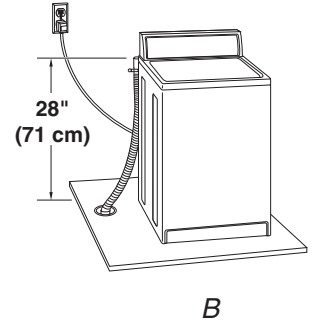

A. Front view
 B. Side view
 C. Closet door with vents

DRAIN SYSTEM OPTIONS

Standpipe drain system - wall or floor (views A & B)

The standpipe drain requires a minimum diameter standpipe of 2" (5 cm). The minimum carry-away capacity can be no less than 17 gal. (64 L) per minute. A 2" (5 cm) diameter to 1" (2.5 cm) diameter standpipe adapter kit is available.

The top of the standpipe must be at least 39" (99 cm) high and no higher than 96" (244 cm) from the bottom of the washer.

Laundry tub drain system (view A)

The laundry tub needs a minimum 20 gal. (76 L) capacity. The top of the laundry tub must be at least 39" (99 cm) above the floor and no higher than 96" (244 cm) from the bottom of the washer.

Floor drain system (view B)

The floor drain system requires a siphon break that may be purchased separately. The siphon break must be a minimum of 28" (71 cm) from the bottom of the washer. Additional hoses might be needed.