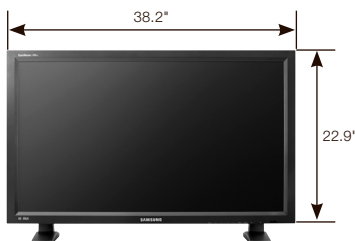

400FX 400FP

40" Professional LCD Displays

Features

Full HD 1080p Resolution

With 1920 x 1080 resolution, the 400FX and 400FP are capable of displaying the highest resolution images possible.

High Contrast Ratio/Response Time

3000:1 static contrast ratio, 40,000:1 dynamic contrast ratio and 8ms response time combine to give you crisp, sharp, motion video full of detail.

Built-in Speakers

Two 10W built-in speakers mean you don't have to install external speakers.

Slim Connectivity (400FX)

Designed for educational and many other industries, the 400FX gives users a commercial-grade, high-resolution display, without paying for connections they may never need. Connections include VGA, DVI, CVBS and HDMI.

Full Connectivity (400FP)

Designed for demanding commercial applications, the Samsung 400FP display gives users connections that include VGA, DVI, CVBS, HDMI, BNC and Component.

Optional Set Back Boxes

Add a digital TV tuner (SBB-DT) or compact CPU (SBB-NT) to your display, without having to run installation cables.

400FX Dimensions

Specifications

		400FX	400FP
Panel	Diagonal Size	40"	40"
	Type	S-PVA	S-PVA
	Resolution	1920 x 1080	1920 x 1080
	Pixel Pitch (H x W)	0.461 x 0.461	0.461 x 0.461
	Brightness (Typ.)	470 cd/m²	470 cd/m²
	Contrast Ratio	3000:1	3000:1
	Dynamic C/R	40,000:1	40,000:1
	Viewing Angle (H/V)	178°/178°	178°/178°
	Response Time (G-to-G)	8 ms	8 ms
	Color Space (CIE1931)	72%	72%
Connectivity	PC inputs	VGA/DVI	VGA/DVI/BNC
	Video Inputs	CVBS/HDMI	CVBS/Component/HDMI
Power	Power Consumption (Max)	220W	220W
	Power Consumption at Stand-by (Max)	2W (Energy Saving ON)	2W (Energy Saving ON)
	Power Supply	AC 100 - 240 V (+/-10%), 50/60 Hz	AC 100 - 240 V (+/-10%), 50/60 Hz
Mechanical Spec	VESA Mount	600 x 400 mm	600 x 400 mm
	Cabinet Color	Black	Black
	Weight (Set/Package)	41.9/49.6 lbs.	51.9/59.6 lbs.
	Dimension (W/O Stand)	38.2" x 22.9" x 4.7"	38.2" x 22.9" x 4.7"
	Dimension (With Stand)	38.2" x 25.3" x 12.2"	38.2" x 25.3" x 12.2"
	Bezel Width	40 mm	TBD
Operation	Operating Temperature (Normal)	10°C ~ 40°C	10°C ~ 40°C
	Humidity	10 ~ 80%	10 ~ 80%
	MTBF	50,000 hours	50,000 hours
	Regulations	Safety: UL, CSA, NOM EMC: FCC Ergonomics & Environments (option): TCO'95, TCO'99	Safety: UL, CSA, NOM EMC: FCC Ergonomics & Environments (option): TCO'95, TCO'99
Feature	Special Features	- Lamp Error Detection - Temperature Sensor - Built in Fan - Video Wall - RS232C	- Lamp Error Detection - Temperature Sensor - Built in Fan - Video Wall - RS232C
Network Support with optional Set Back Box	Operating System	Window XP Embedded	Window XP Embedded
	Software	Maginfo™ Pro	Maginfo™ Pro
	CPU	AMD Athlon64 X2 3400+ (1.8GHz, Dual Core)	AMD Athlon64 X2 3400+ (1.8GHz, Dual Core)
	Cache	256KB (L1), 1MB (L2)	256KB (L1), 1MB (L2)
	N/B	AMD RS780	AMD RS780
	S/B	AMD SB700	AMD SB700
	GPU	AMD RS780 (IGP)	AMD RS780 (IGP)
	FDM	4GB	4GB
	Memory	SEC DDR2 1GB (Single Channel)	SEC DDR2 1GB (Single Channel)
	Ethernet	Marvell 88E8055 Gigabit LAN	Marvell 88E8055 Gigabit LAN
	USB	3 USB	3 USB
	VGA Out	1 VGA Out	1 VGA Out
	Audio Codec	Realtek ALC262	Realtek ALC262
	Maginfo features	- Contents Play (Photo, Movie, Music, Offices, PDF, Flash, Web Page, Text, Input sources) - Contents scheduler - MDC via Network - Diagnosis (Lamp, Temperature, etc.) - Network System information - Asset Management - Global Network	
Package Contents	Manuels	Quick Setup Guide, Warranty Card, Application CD	Quick Setup Guide, Warranty Card, Application CD
	Cables	D-Sub, Power Cord	D-Sub, Power Cord
	Others	Remote Controller, Batteries	Remote Controller, Batteries
Optional Accessories	Speaker	Built-in Standard	Built-in Standard
	Wall Mount	WMN-5770D	WMN-5770D
	Vertical Mount	WMN-5770D	WMN-5770D
	Stand	Optional	TBD
Green Management	Emission Standard	EMC	EMC
	RoHS Compliant	■	■
	Energy Star Compliant	■	■
	Product Recyclability	CCFL panel contains mercury, please dispose of properly	CCFL panel contains mercury, please dispose of properly
	Packaging Recyclability	Packing materials recyclable	Packing materials recyclable