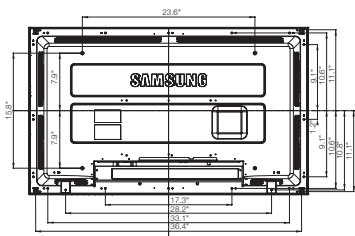

400FX 400FP

40" Professional LCD Displays

Features

Full HD 1080p Resolution

With 1920 x 1080 resolution, the 400FX and 400FP are capable of displaying the highest resolution images possible.

High Contrast Ratio/Response Time

3000:1 static contrast ratio, 40,000:1 dynamic contrast ratio and 8ms response time combine to give you crisp, sharp, motion video full of detail.

Built-in Speakers

Two 10W built-in speakers mean you don't have to install external speakers.

Slim Connectivity (400FX)

Designed for educational and many other industries, the 400FX gives users a commercial-grade, high-resolution display, without paying for connections they may never need. Connections include VGA, DVI, CVBS and HDMI.

Full Connectivity (400FP)

Designed for demanding commercial applications, the Samsung 400FP display gives users connections that include VGA, DVI, CVBS, HDMI, BNC and Component.

Optional Set Back Boxes

Add a digital TV tuner (SBB-DT) or compact CPU (SBB-NT) to your display, without having to run installation cables.

400FX Dimensions

Specifications

		400FX	400FP
Panel	Diagonal Size	40"	40"
	Type	S-PVA	S-PVA
	Resolution	1920 x 1080	1920 x 1080
	Pixel Pitch (H x W)	0.461 x 0.461	0.461 x 0.461
	Brightness (Typ.)	470 cd/m²	470 cd/m²
	Contrast Ratio	3000:1	3000:1
	Dynamic C/R	40,000:1	40,000:1
	Viewing Angle (H/V)	178°/178°	178°/178°
	Response Time (G-to-G)	8 ms	8 ms
	Color Space (CIE1931)	72%	72%
Connectivity	PC inputs	VGA/DVI	VGA/DVI/BNC
	Video Inputs	CVBS/HDMI	CVBS/Component/HDMI
Power	Power Consumption (Max)	220W	220W
	Power Consumption at Stand-by (Max)	2W (Energy Saving ON)	2W (Energy Saving ON)
	Power Supply	AC 100 - 240 V (+/-10%), 50/60 Hz	AC 100 - 240 V (+/-10%), 50/60 Hz
Mechanical Spec	VESA Mount	600 x 400 mm	600 x 400 mm
	Cabinet Color	Black	Black
	Weight (Set/Package)	41.9/49.6 lbs.	51.9/59.6 lbs.
	Dimension (W/O Stand)	38.2" x 22.9" x 4.7"	38.2" x 22.9" x 4.7"
	Dimension (With Stand)	38.2" x 25.3" x 12.2"	38.2" x 25.3" x 12.2"
	Bezel Width	40 mm	TBD
Operation	Operating Temperature (Normal)	10°C ~ 40°C	10°C ~ 40°C
	Humidity	10 ~ 80%	10 ~ 80%
	MTBF	50,000 hours	50,000 hours
	Regulations	Safety: UL, CSA, NOM EMC: FCC Ergonomics & Environments (option): TCO'95, TCO'99	Safety: UL, CSA, NOM EMC: FCC Ergonomics & Environments (option): TCO'95, TCO'99
Feature	Special Features	- Lamp Error Detection - Temperature Sensor - Built in Fan - Video Wall - RS232C	- Lamp Error Detection - Temperature Sensor - Built in Fan - Video Wall - RS232C
Network Support with optional Set Back Box	Operating System	Window XP Embedded	Window XP Embedded
	Software	Maginfo™ Pro	Maginfo™ Pro
	CPU	AMD Athlon64 X2 3400+ (1.8GHz, Dual Core)	AMD Athlon64 X2 3400+ (1.8GHz, Dual Core)
	Cache	256KB (L1), 1MB (L2)	256KB (L1), 1MB (L2)
	N/B	AMD RS780	AMD RS780
	S/B	AMD SB700	AMD SB700
	GPU	AMD RS780 (IGP)	AMD RS780 (IGP)
	FDM	4GB	4GB
	Memory	SEC DDR2 1GB (Single Channel)	SEC DDR2 1GB (Single Channel)
	Ethernet	Marvell 88E8055 Gigabit LAN	Marvell 88E8055 Gigabit LAN
	USB	3 USB	3 USB
	VGA Out	1 VGA Out	1 VGA Out
	Audio Codec	Realtek ALC262	Realtek ALC262
	Maginfo features	- Contents Play (Photo, Movie, Music, Offices, PDF, Flash, Web Page, Text, Input sources) - Contents scheduler - MDC via Network - Diagnosis (Lamp, Temperature, etc.) - Network System information - Asset Management - Global Network	
Package Contents	Manuels	Quick Setup Guide, Warranty Card, Application CD	Quick Setup Guide, Warranty Card, Application CD
	Cables	D-Sub, Power Cord	D-Sub, Power Cord
	Others	Remote Controller, Batteries	Remote Controller, Batteries
Optional Accessories	Speaker	Built-in Standard	Built-in Standard
	Wall Mount	WMN-5770D	WMN-5770D
	Vertical Mount	WMN-5770D	WMN-5770D
	Stand	Optional	TBD
Green Management	Emission Standard	EMC	EMC
	RoHS Compliant	■	■
	Energy Star Compliant	■	■
	Product Recyclability	CCFL panel contains mercury, please dispose of properly	CCFL panel contains mercury, please dispose of properly
	Packaging Recyclability	Packing materials recyclable	Packing materials recyclable