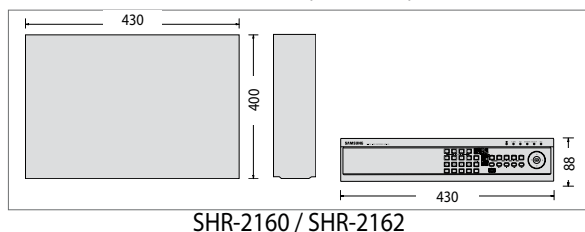

SHR-2160 / SHR-2162 | TECHNICAL SPECIFICATIONS

Dimensions (unit : mm)

SPECIFICATIONS

DVR Type		16 Channel Video Input
Operating System		Embedded OS
Storage	Internal	250GB
	Internal capacity	500GB x 3 (SHR-2162) 500GB x 4 (SHR-2160)
Video	External	USB HDD 250GB (optional)
	Input	16 Channel, (1Vp-p unbalanced, 75 ohm)
	Output	16 Channel, (1Vp-p unbalanced, 75 ohm)
		Main, Spot, S-Video, VGA
Compression Rate	Compression	MPEG4
	Display Resolution	720x480
	Display Speed	480IPS
	Display Modes	Single, Quad, 6,7,8,9,16, Auto Sequence
Audio	Low	3.75KB (352x240), 6.5KB (720x240)
	Standard	6KB (352x240), 10.25KB (720x240)
	High	7.6KB (352x240), 13.5KB (720x240)
	Very High	10.25KB (352x240), 17.6KB (720x240)
Recording Modes	Compression	ADPCM
	Input	4 Channel, -5dBm
	Output	1 Channel, -6dBm
Search	Signal/Noise	Above 40db
	Methods	Manual, Schedule, Event (Alarm, Motion, Video Loss, Pre & Post)
Controls	Speeds	NTSC: .9ips/1.9ips/3.8ips/7.5ips/15ips/30ips
	Resolution Speed	CIF @ 30ips max. (352x240) Half D1 (N) 15ips max. (720x288)
Special Features		Event/Time & Date/ First/Last/Backup Mode/Play/Rec/Stop/Still/Fast Fwd/ Rewind/PTZ/Menu/Audio / Alarm/Search Motion Detection (Area & Sensitivity selectable), PIP, PTZ Control & 20 Presets, Digital Zoom x2, DST, Password Protected, Infrared Remote Control
Connector Rear	Video	16 BNC Input/Outputs (Composite), VGA, S-Video BNC Main, BNC Spot
	Audio	4 RCA Input/1 RCA Output
Network	Alarm	In/Out/Reset/Gnd
	Communication	RS-485, RS-232
Backup	Network	RJ-45
	USB 2.0	One
Alarm	Ethernet	10/100 Base T, ADSL (PPPoE), DHCP, DDNS
	USB	External HDD, CD/DVD Writer, Flash Memory Internal CD-RW (SHR-2162)
OSD	Input	16, 5mA
	Output	4, Relay Output
	Reset	1, 5mA
Remote Viewer	OS	Yes
Operating Temperature		Win98se, WinME, Win2000, WinXP
Operating Humidity		41° ~ 104° F (0° ~ 40° C)
Power		20 ~ 85% RH
	Power Source	110-220 VAC
Physical Specifications	Power Consumption	56W (SHR-2160) / 60W (SHR-2162)
	Dimension (W x H x D)	16.93" x 3.46" x 15.75" (430 x 88 x 400mm)
Certifications	Weight	14.3lb / 6.4Kg (SHR-2160) / 16.1lb / 7.3Kg (SHR-2162)
		UL, FCC, IC