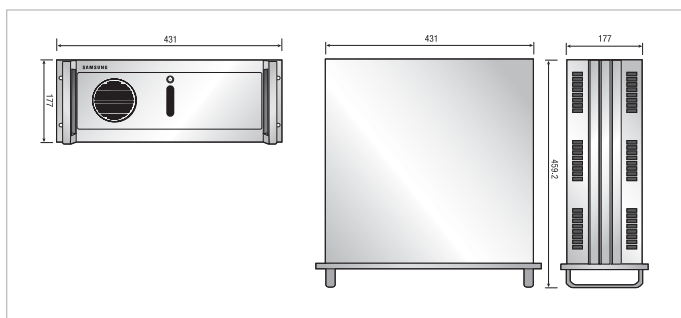

Dimensions (unit:mm)

Specifications

Model	SPR-9716	SPR-9816
System	Intel Pentium Dual-Core E2140	
Specifications	Asus I945G-IGA	
	HDD 250GB SATA (1+3 EA)	
	ODD DVD-Multi (SATA)	
	Graphic Card	SDC-5100 SDC-5400
	Audio 16CH, G.726	
	O/S Windows XP Pro Embedded / Recovery Solution	
	Output Monitor 1 VGA (1024 x 768), 1CH SPOT (2), Multi CH SPOT(1)	
Functions	Video Input 16Ch Composite Video(75Ω BNC Connection)	
	Video Output 1 VGA (1024 x 768) , 1CH SPOT (2) , Multi CH SPOT	
	Audio Input/Output 16 Port Input / 1Port Output	
	Display Speed 480ips(NTSC)/400ips(PAL)	
	Recording Speed	320 x 240 : 120 ips 320 x 240 : 480 ips
	Compression Method MPEG4	
	Compression Rate 352 X 240 = Average 3Kb/F, 704 X 480 = Average 8Kb/F	
	Recording Resolution 160 x 120, 320 x 240, 640 x 240, 640 x 480	
	Screen Split 1, 4, 6, 9, 10, 13, 16	
	Sensor Input 16Ch : NO(Normal Open Type) or NC(Normal Close Type)	
	Alarm Input/Output 16Ch/4Ch	
	Network LAN : 120image/sec	
	Transmission PSTN : 1 ~ 5image/sec	
	Speed ISDN : 3 ~ 10image/sec	
	Camera/Sensor Link M:N link	
	Alarm Output Duration 1 ~ 10 seconds	
	Pan/Tilt Control RS-422, RS-485, RS-232	
	Data Backup Automatic/Manual Backup Function Through HDD, DVD and network drive	
Power Requirement	AC 110~220V, 50/60Hz Input	
Power Consumption	75W	
Weight	16.3Kg	
Dimensions	431(W) x 177(H) x 459.2(D)mm	