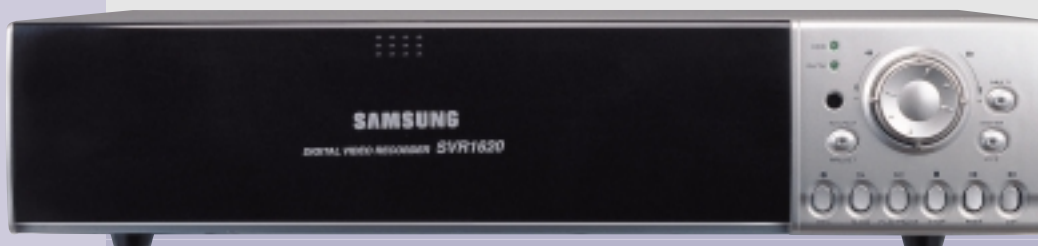

All required functions in one unit.

Additionally, the recorded image size and image quality of each channel is selectable. Recording can also be done continuously while in the repeat record mode. The recorded data will be overwritten with the internal HDD is full. Backing-up of the images from the main system to the removable HDD storage rack or the external HDD bay is easy and convenient. The unit has 8 levels of image quality recording capability and a self-contained HDD capacity of three HDD's including 1 removable HDD. An external HDD bay is available for 10 additional HDD's bring the total capacity to 13 HDD's. A optional network card allows the SVR series to viewed and operated remotely via an intranet or the Internet. Authorized users are able to view recorded images and search video images simultaneously.

Best solution for your system upgrade.

The SVR series will give you the best solution when changing to a digitally based security system. Again, just plug in the cameras, connect the external devices and power on. It is that simple! You will have convenience and confidence in your new digital video security systems.