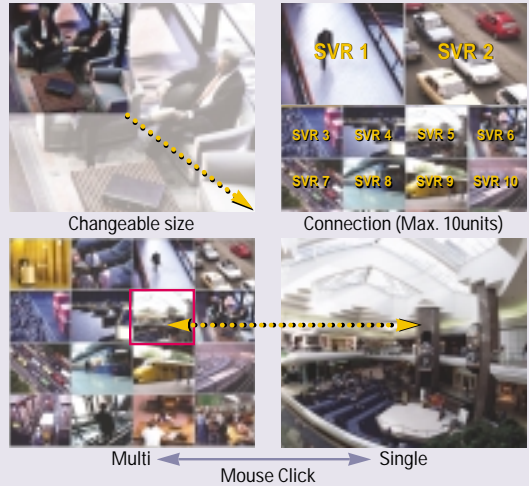

2X Digital Zoom

With the Sub-Window, the image can be enlarged with two times zoom

Easy Remote Control (IR)

4 DVRs can be controlled by one remote controller (IR)

Double Monitoring with Live & Playback Image in a single display with PIP

- Live and Playback Image in a single monitoring with PIP
- Main and PIP Image is selectable between the live and Playback PIP Image can be shifted

Pre-event Recording

Pre 5 second recording per each channel

* According to the resolution mode and recording days, HDD capacity is changeable.

SVR-1620/900

Network Viewer

- ▶ Simple and Convenient Control with Icon Design
- ▶ Multi-function
 - Drag the mouse resize the Image
 - Multi Viewer connection
 - One mouse click is all that is needed to change between multi-image screen and single-image screen