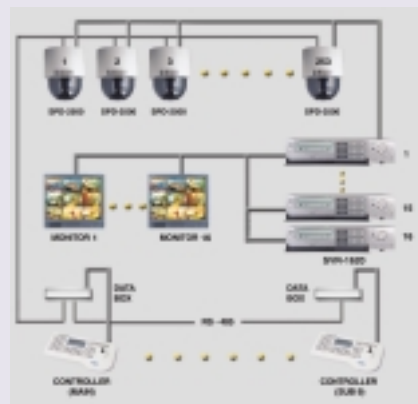

System Diagram