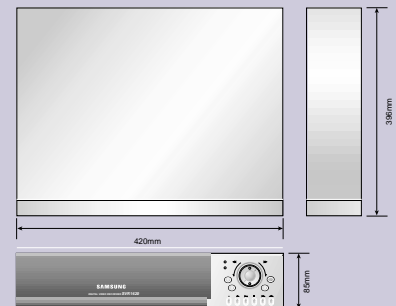

Dimension

Design and specifications are subject to change without notice.