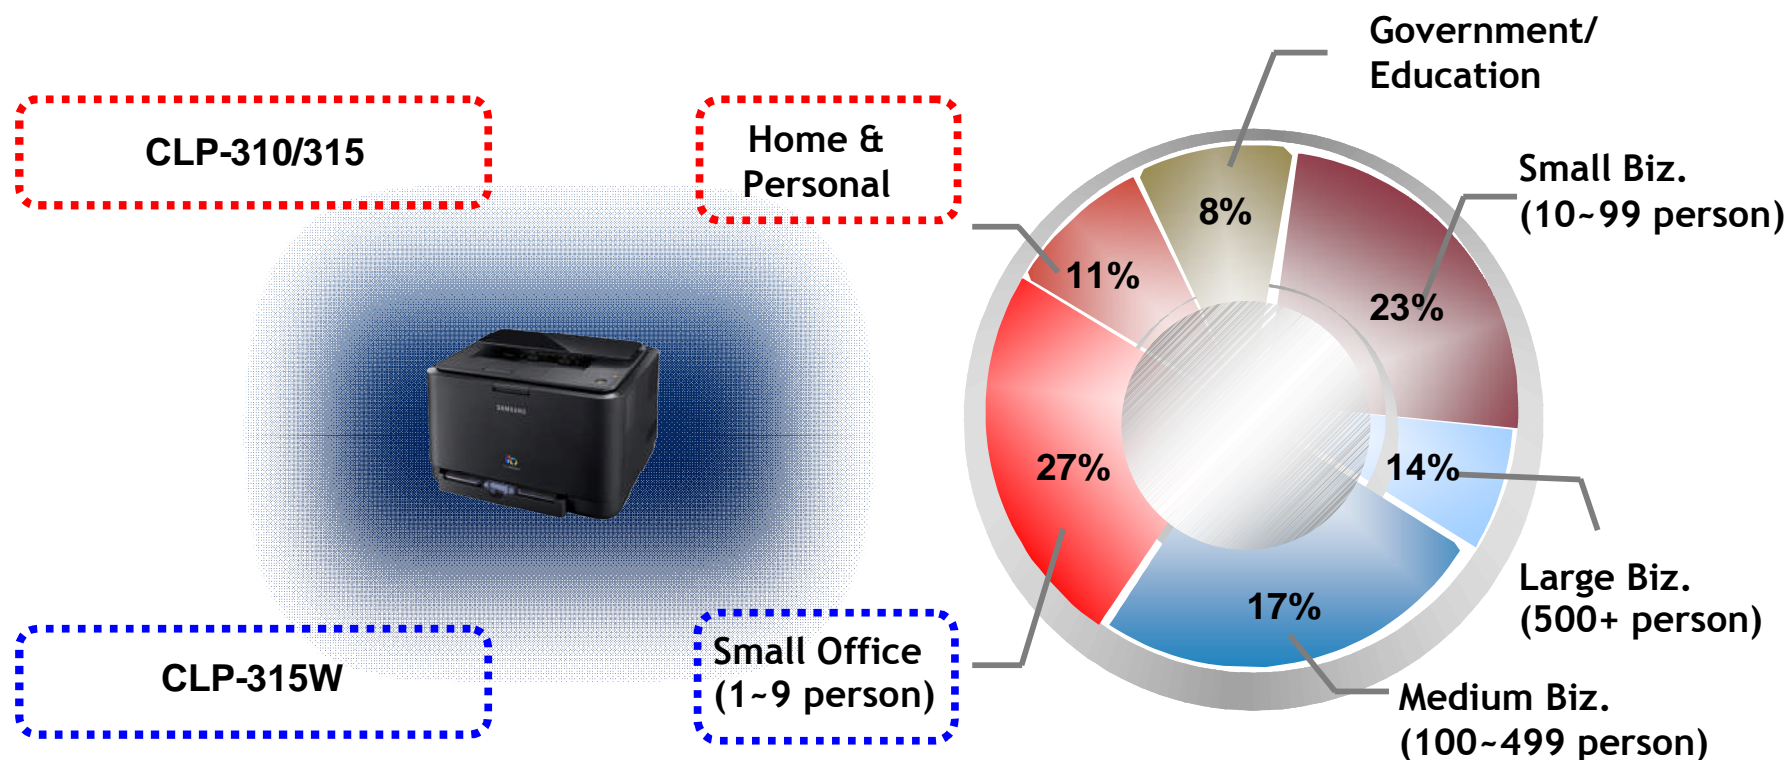

CLP-315W

SAMSUNG
print solutions

mono // colour // multi-function

Concept

The smallest & quietest colour laser in the world

Target

Personal user & Small Office Home Office

CLP-315W

- 4 pages per minute colour print speed
- 16 pages per minute mono print speed
- SPL-C printing language
- Up to 2,400 x 600 dpi effective resolution
- 150 sheet paper cassette
- 1,500 Black toner
- 1,000 Cyan/Magenta/Yellow toners
- USB 2.0 & 10/100 Ethernet connectivity
- 802.11B/G Wireless Connectivity

Target

Personal user & Small Office Home Office

[Based on IDC 2007 3Q 1-20ppm Market Size]

Borderless Mobility

Connect wirelessly to your CLP-315W with 802.11B/G wireless network inbuilt. Allowing users to roam around whilst still being connected to their printer.

FACT FILE

802.11G is the third standard for Wireless LAN. It works in the 2.4 GHz band (like 802.11b and some cordless phones) but operates at a maximum raw data rate of 54 Mbit/s.

802.11G hardware is fully backwards compatible with 802.11b hardware. In an 11g network, however, the presence of a legacy 802.11b device will significantly reduce the speed of the overall **802.11G** network.