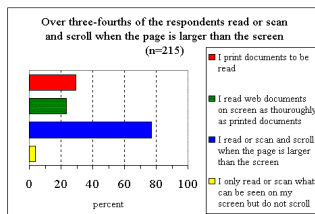

*Less than 45dBA (colour printing) / Less than 47dBA (mono printing)

mono // colour // multi-function

Consistent Quality....

High-quality laser printing with colour impact--
making your pictures and documents more impressive