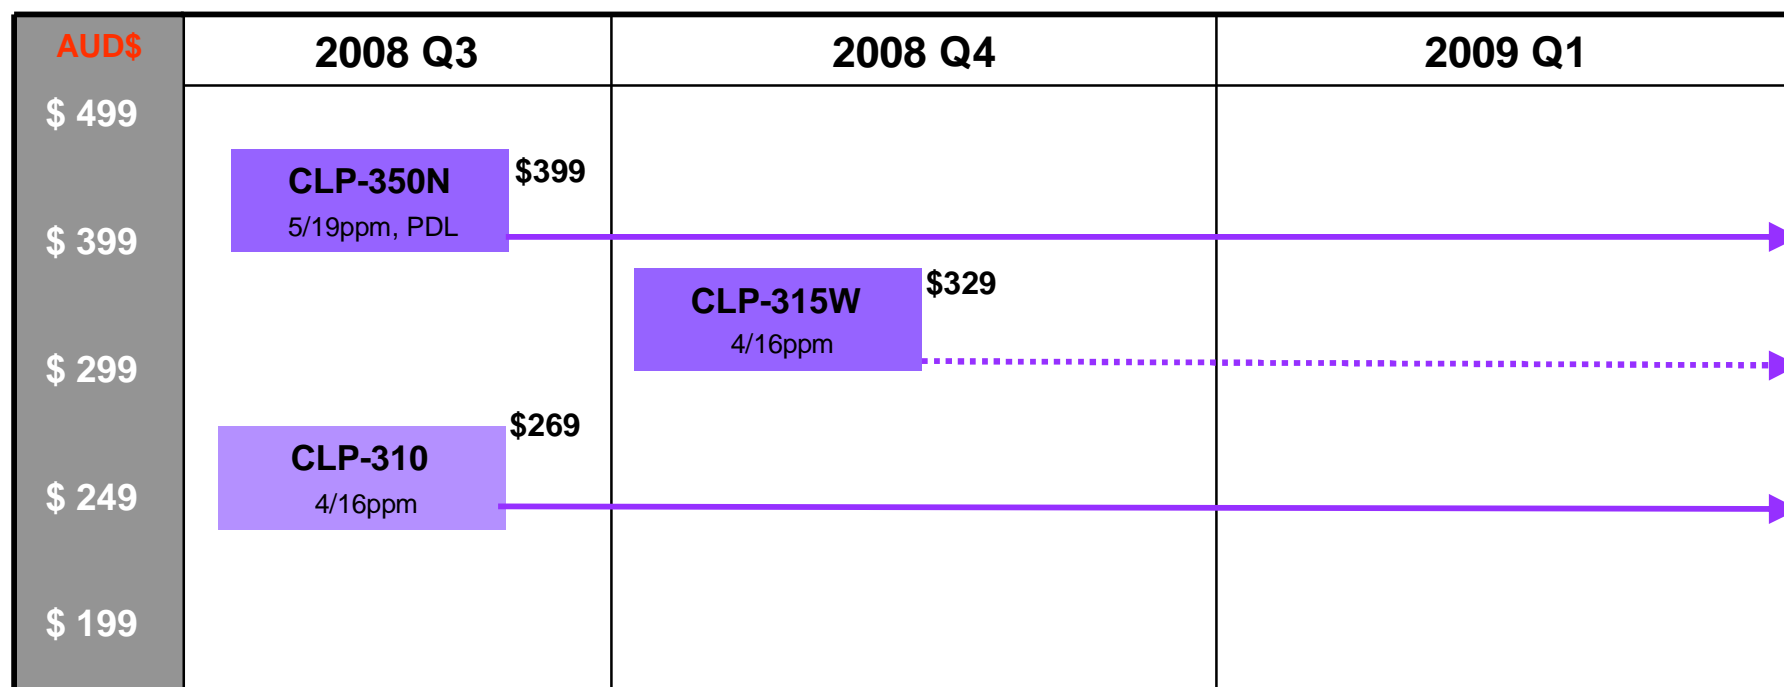

Product Positioning