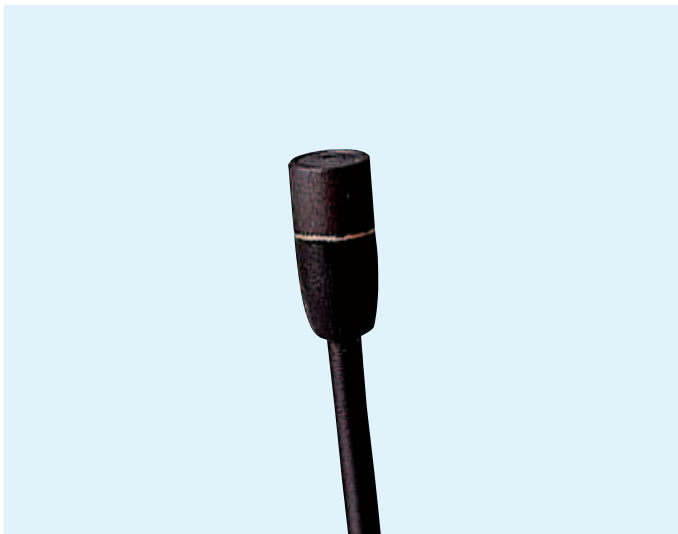

MKE 2-4 Gold-C

Microphones | Back-Electret Condenser Microphone

Cat. No. 004736

General Description

The MKE 2-4 Gold-C is a high-quality, sub-miniature clip-on lavalier microphone which is suitable for both speech and instrument miking applications in all areas of live work. It fulfils the most stringent demands on sound quality and is extremely rugged. A special Umbrella Diaphragm™ and a welded housing protect the MKE 2 Gold against sweat and moisture, making it an ideal choice for theatrical productions. Colour: matt black.

Technical Data

Pick-up patternomni-directional
 Frequency response 20 – 20,000 Hz ± 3 dB
 Sensitivity
 (free field, no load) (1 kHz) 5 mV/Pa ± 2.5 dB
 Nominal impedance 1 kΩ
 Min. terminating impedance 4.7 kΩ
 Equivalent noise level
 A-weighted (DIN IEC 651) 26 dB
 CCIR-weighted (CCIR 468-3) 39 dB
 Max. SPL (1 kHz) 142 dB (THD = 1 %)
 Power supply 18 kΩ/7.5 V
 Supply current approx. 250 µA
 Connector 3-pin audio connector for SK 50/SK 250/SK 5012
 Cable length 1.6 m
 Dimensions Ø 4.8 mm
 Weight 1 g

Features

- Umbrella Diaphragm™ protects the mic against sweat
- Very high sound pressure handling capability
- Versatile attachment due to an extensive range of accessories
- Delivery includes: 1 MKE 2-4 Gold-C clip-on microphone
 1 MZC 2-1 cap (short), 1 MZC 2-2 cap (long)
 (for altering the frequency response curve)

MZW 2	MZQ 02	ZH 102	MZM 2 MZM 10
anthracite nickel	anthracite nickel	anthracite beige	grey

Product Variants

- MKE 2-60 Gold-C: suitable for K6/K6P powering modules, cable length 3 m, 5 mV/Pa ± 2.5 dB, black Cat. No. 004733
- MKE 2-5 Gold-C: with open-ended cable, cable length 4 m, 5 mV/Pa ± 2.5 dB, black Cat. No. 004735
- MKE 2-5-3 Gold-C: as MKE 2-5 Gold-C, but beige Cat. No. 004738
- MKE 2-4-3 Gold-C: as MKE 2-4 Gold-C, but beige Cat. No. 004739
- MKE 2-2R Gold-C: with co-axial plug for SK 2012, cable length 1.6 m, 5 mV/Pa ± 2.5 dB, black Cat. No. 004734
- MKE 2-2R3 Gold-C: as MKE 2-2R Gold-C, but beige Cat. No. 004737