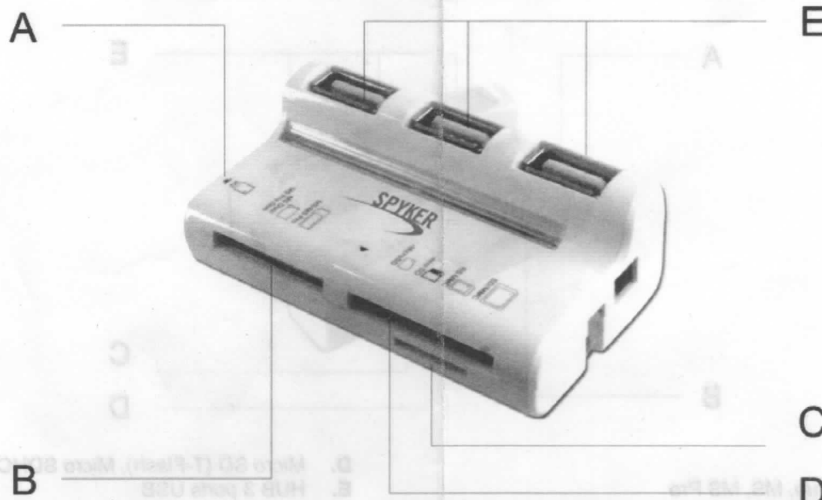

SPY-LECT-CART-C1502 (3604009)

MANUAL

* Description

Support USB 2.0

High speed transmission port,transfers rate is up to 480Mbps

Compatible USB1.1 standard port downwards

4 card insertion ports + 3 ports hub. Only one disk signs display, so cannot exchange data directly between all kinds of memory cards

*Support memory card's types:

A: M2

B: MS Duo, MS Pro Duo, MS, MS Pro

C: SD/MMC/DV-MMC, RS-MMC, RS-DV-MMC, Mini SD

D: Micro SD (T-Flash)

Support SDHC and Micro SDHC

E: 3 Ports HUB

* Specification

Product size: 50(L)×30(W)×26(H)mm

Product weight: 60g

Material: Plastic

Working temperature: -20°C to +65 °C

Humidity: 20% RH to 85% RH

*System requirements:

Windows ME/2000/XP/Vista/ MAC OS9.2 and Later Versions